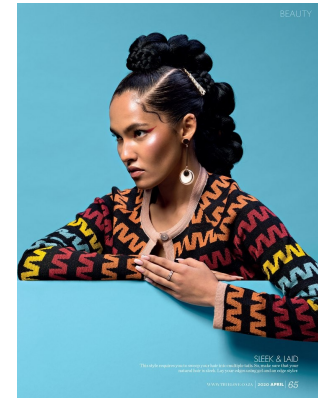

BOSS MODELS

JOHANNESBURG

GLADYS BROWN

Height: 169cm Bust: 84cm Waist: 65cm Hips: 90cm Shoe: 5 UK Hair: Brown Eyes: Brown