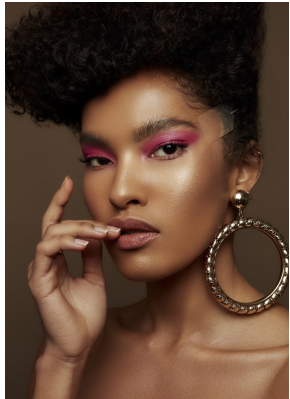

BOSS MODELS

JOHANNESBURG

GLADYS BROWN

Height: 169cm Bust: 84cm Waist: 65cm Hips: 90cm Shoe: 5 UK Hair: Brown Eyes: Brown