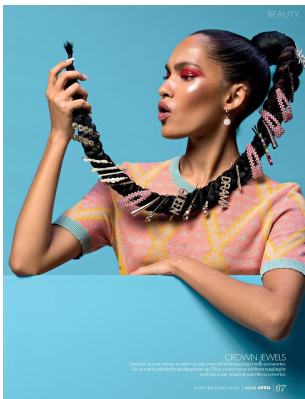

BOSS MODELS

JOHANNESBURG

GLADYS BROWN

Height: 169cm Bust: 84cm Waist: 65cm Hips: 90cm Shoe: 5 UK Hair: Brown Eyes: Brown

BOSS MODELS

JOHANNESBURG

GLADYS BROWN

Height: 169cm Bust: 84cm Waist: 65cm Hips: 90cm Shoe: 5 UK Hair: Brown Eyes: Brown

BOSS MODELS

JOHANNESBURG

GLADYS BROWN

Height: 169cm Bust: 84cm Waist: 65cm Hips: 90cm Shoe: 5 UK Hair: Brown Eyes: Brown