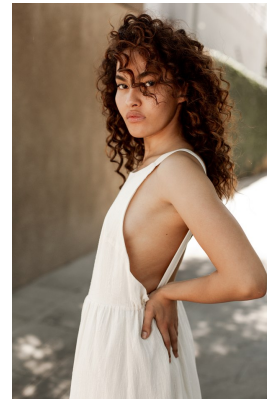

BOSS MODELS

JOHANNESBURG

GLADYS BROWN

Height: 169cm Bust: 84cm Waist: 65cm Hips: 90cm Shoe: 5 UK Hair: Brown Eyes: Brown

BOSS MODELS

JOHANNESBURG

GLADYS BROWN

Height: 169cm Bust: 84cm Waist: 65cm Hips: 90cm Shoe: 5 UK Hair: Brown Eyes: Brown

BOSS MODELS

JOHANNESBURG

GLADYS BROWN

Height: 169cm Bust: 84cm Waist: 65cm Hips: 90cm Shoe: 5 UK Hair: Brown Eyes: Brown