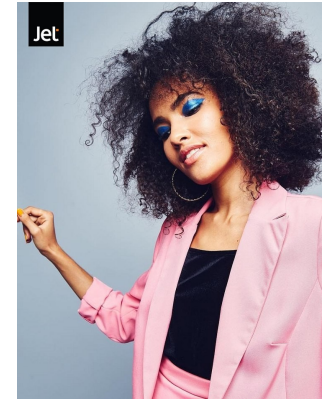

BOSS MODELS

JOHANNESBURG

GLADYS BROWN

Height: 169cm Bust: 84cm Waist: 65cm Hips: 90cm Shoe: 5 UK Hair: Brown Eyes: Brown