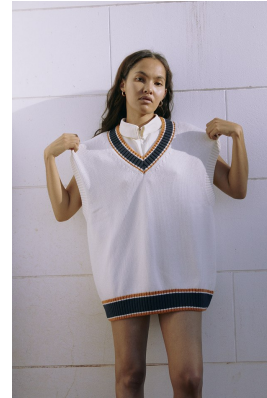

BOSS MODELS

JOHANNESBURG

GLADYS BROWN

Height: 169cm Bust: 84cm Waist: 65cm Hips: 90cm Shoe: 5 UK Hair: Brown Eyes: Brown

BOSS MODELS

JOHANNESBURG

GLADYS BROWN

Height: 169cm Bust: 84cm Waist: 65cm Hips: 90cm Shoe: 5 UK Hair: Brown Eyes: Brown

BOSS MODELS

JOHANNESBURG

GLADYS BROWN

Height: 169cm Bust: 84cm Waist: 65cm Hips: 90cm Shoe: 5 UK Hair: Brown Eyes: Brown