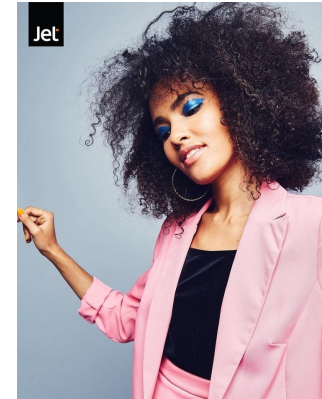

BOSS MODELS

JOHANNESBURG

GLADYS BROWN

Height: 169cm Bust: 84cm Waist: 65cm Hips: 90cm Shoe: 5 UK Hair: Brown Eyes: Brown

BOSS MODELS

JOHANNESBURG

GLADYS BROWN

Height: 169cm Bust: 84cm Waist: 65cm Hips: 90cm Shoe: 5 UK Hair: Brown Eyes: Brown

BOSS MODELS

JOHANNESBURG

GLADYS BROWN

Height: 169cm Bust: 84cm Waist: 65cm Hips: 90cm Shoe: 5 UK Hair: Brown Eyes: Brown