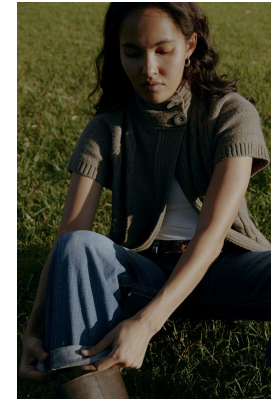

BOSS MODELS

JOHANNESBURG

GLADYS BROWN

Height: 169cm Bust: 84cm Waist: 65cm Hips: 90cm Shoe: 5 UK Hair: Brown Eyes: Brown

BOSS MODELS

JOHANNESBURG

GLADYS BROWN

Height: 169cm Bust: 84cm Waist: 65cm Hips: 90cm Shoe: 5 UK Hair: Brown Eyes: Brown

BOSS MODELS

JOHANNESBURG

GLADYS BROWN

Height: 169cm Bust: 84cm Waist: 65cm Hips: 90cm Shoe: 5 UK Hair: Brown Eyes: Brown