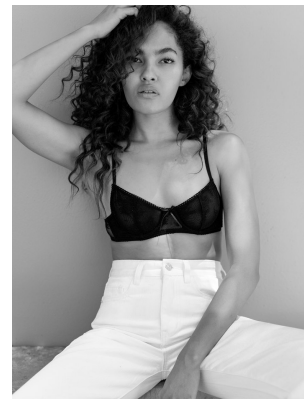

## GLADYS BROWN

Height: 169cm Bust: 84cm Waist: 65cm Hips: 90cm Shoe: 5 UK Hair: Brown Eyes: Brown