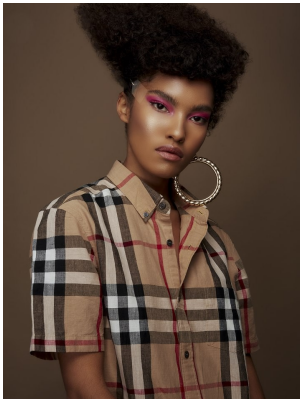

BOSS MODELS

JOHANNESBURG

GLADYS BROWN

Height: 169cm Bust: 84cm Waist: 65cm Hips: 90cm Shoe: 5 UK Hair: Brown Eyes: Brown

BOSS MODELS

JOHANNESBURG

GLADYS BROWN

Height: 169cm Bust: 84cm Waist: 65cm Hips: 90cm Shoe: 5 UK Hair: Brown Eyes: Brown

BOSS MODELS

JOHANNESBURG

GLADYS BROWN

Height: 169cm Bust: 84cm Waist: 65cm Hips: 90cm Shoe: 5 UK Hair: Brown Eyes: Brown