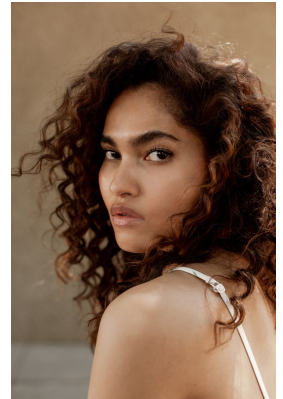

BOSS MODELS

JOHANNESBURG

GLADYS BROWN

Height: 169cm Bust: 84cm Waist: 65cm Hips: 90cm Shoe: 5 UK Hair: Brown Eyes: Brown