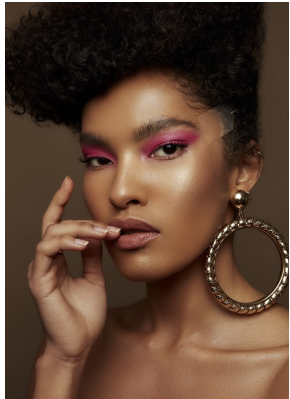

BOSS MODELS

JOHANNESBURG

GLADYS BROWN

Height: 169cm Bust: 84cm Waist: 65cm Hips: 90cm Shoe: 5 UK Hair: Brown Eyes: Brown

BOSS MODELS

JOHANNESBURG

GLADYS BROWN

Height: 169cm Bust: 84cm Waist: 65cm Hips: 90cm Shoe: 5 UK Hair: Brown Eyes: Brown

BOSS MODELS

JOHANNESBURG

GLADYS BROWN

Height: 169cm Bust: 84cm Waist: 65cm Hips: 90cm Shoe: 5 UK Hair: Brown Eyes: Brown