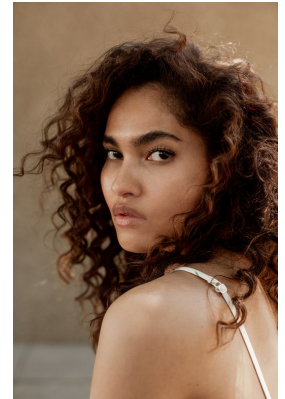

BOSS MODELS

JOHANNESBURG

GLADYS BROWN

Height: 169cm Bust: 84cm Waist: 65cm Hips: 90cm Shoe: 5 UK Hair: Brown Eyes: Brown

BOSS MODELS

JOHANNESBURG

GLADYS BROWN

Height: 169cm Bust: 84cm Waist: 65cm Hips: 90cm Shoe: 5 UK Hair: Brown Eyes: Brown

BOSS MODELS

JOHANNESBURG

GLADYS BROWN

Height: 169cm Bust: 84cm Waist: 65cm Hips: 90cm Shoe: 5 UK Hair: Brown Eyes: Brown