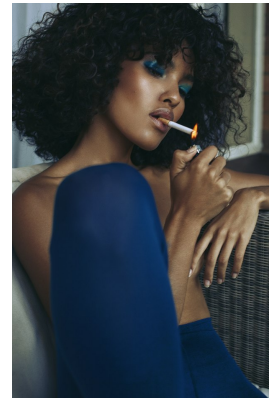

BOSS MODELS

JOHANNESBURG

GLADYS BROWN

Height: 169cm Bust: 84cm Waist: 65cm Hips: 90cm Shoe: 5 UK Hair: Brown Eyes: Brown