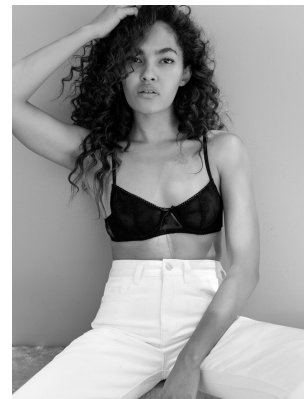

BOSS MODELS

JOHANNESBURG

GLADYS BROWN

Height: 169cm Bust: 84cm Waist: 65cm Hips: 90cm Shoe: 5 UK Hair: Brown Eyes: Brown

BOSS MODELS

JOHANNESBURG

GLADYS BROWN

Height: 169cm Bust: 84cm Waist: 65cm Hips: 90cm Shoe: 5 UK Hair: Brown Eyes: Brown

BOSS MODELS

JOHANNESBURG

GLADYS BROWN

Height: 169cm Bust: 84cm Waist: 65cm Hips: 90cm Shoe: 5 UK Hair: Brown Eyes: Brown