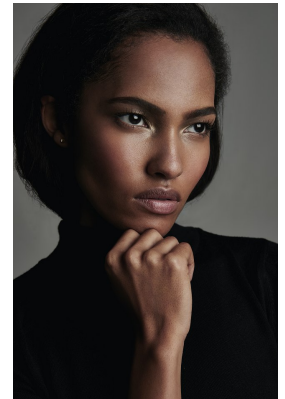

# BOSS MODELS

JOHANNESBURG

## GLADYS BROWN

Height: 169cm Bust: 84cm Waist: 65cm Hips: 90cm Shoe: 5 UK Hair: Brown Eyes: Brown