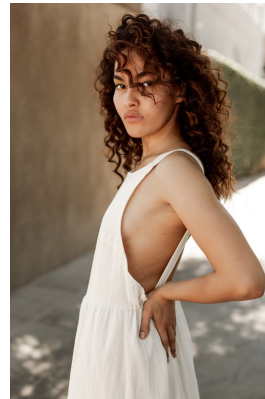

## GLADYS BROWN

Height: 169cm Bust: 84cm Waist: 65cm Hips: 90cm Shoe: 5 UK Hair: Brown Eyes: Brown