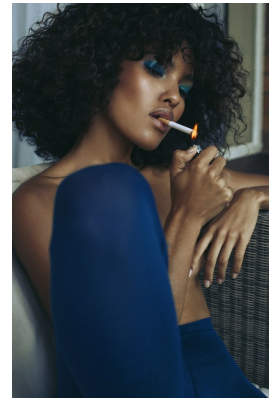

BOSS MODELS

JOHANNESBURG

GLADYS BROWN

Height: 169cm Bust: 84cm Waist: 65cm Hips: 90cm Shoe: 5 UK Hair: Brown Eyes: Brown

BOSS MODELS

JOHANNESBURG

GLADYS BROWN

Height: 169cm Bust: 84cm Waist: 65cm Hips: 90cm Shoe: 5 UK Hair: Brown Eyes: Brown

BOSS MODELS

JOHANNESBURG

GLADYS BROWN

Height: 169cm Bust: 84cm Waist: 65cm Hips: 90cm Shoe: 5 UK Hair: Brown Eyes: Brown