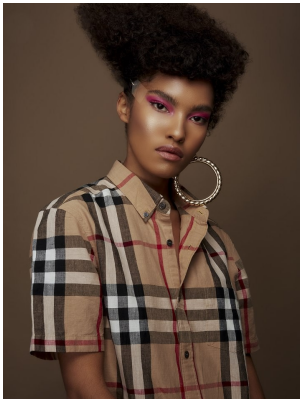

## GLADYS BROWN

Height: 169cm Bust: 84cm Waist: 65cm Hips: 90cm Shoe: 5 UK Hair: Brown Eyes: Brown