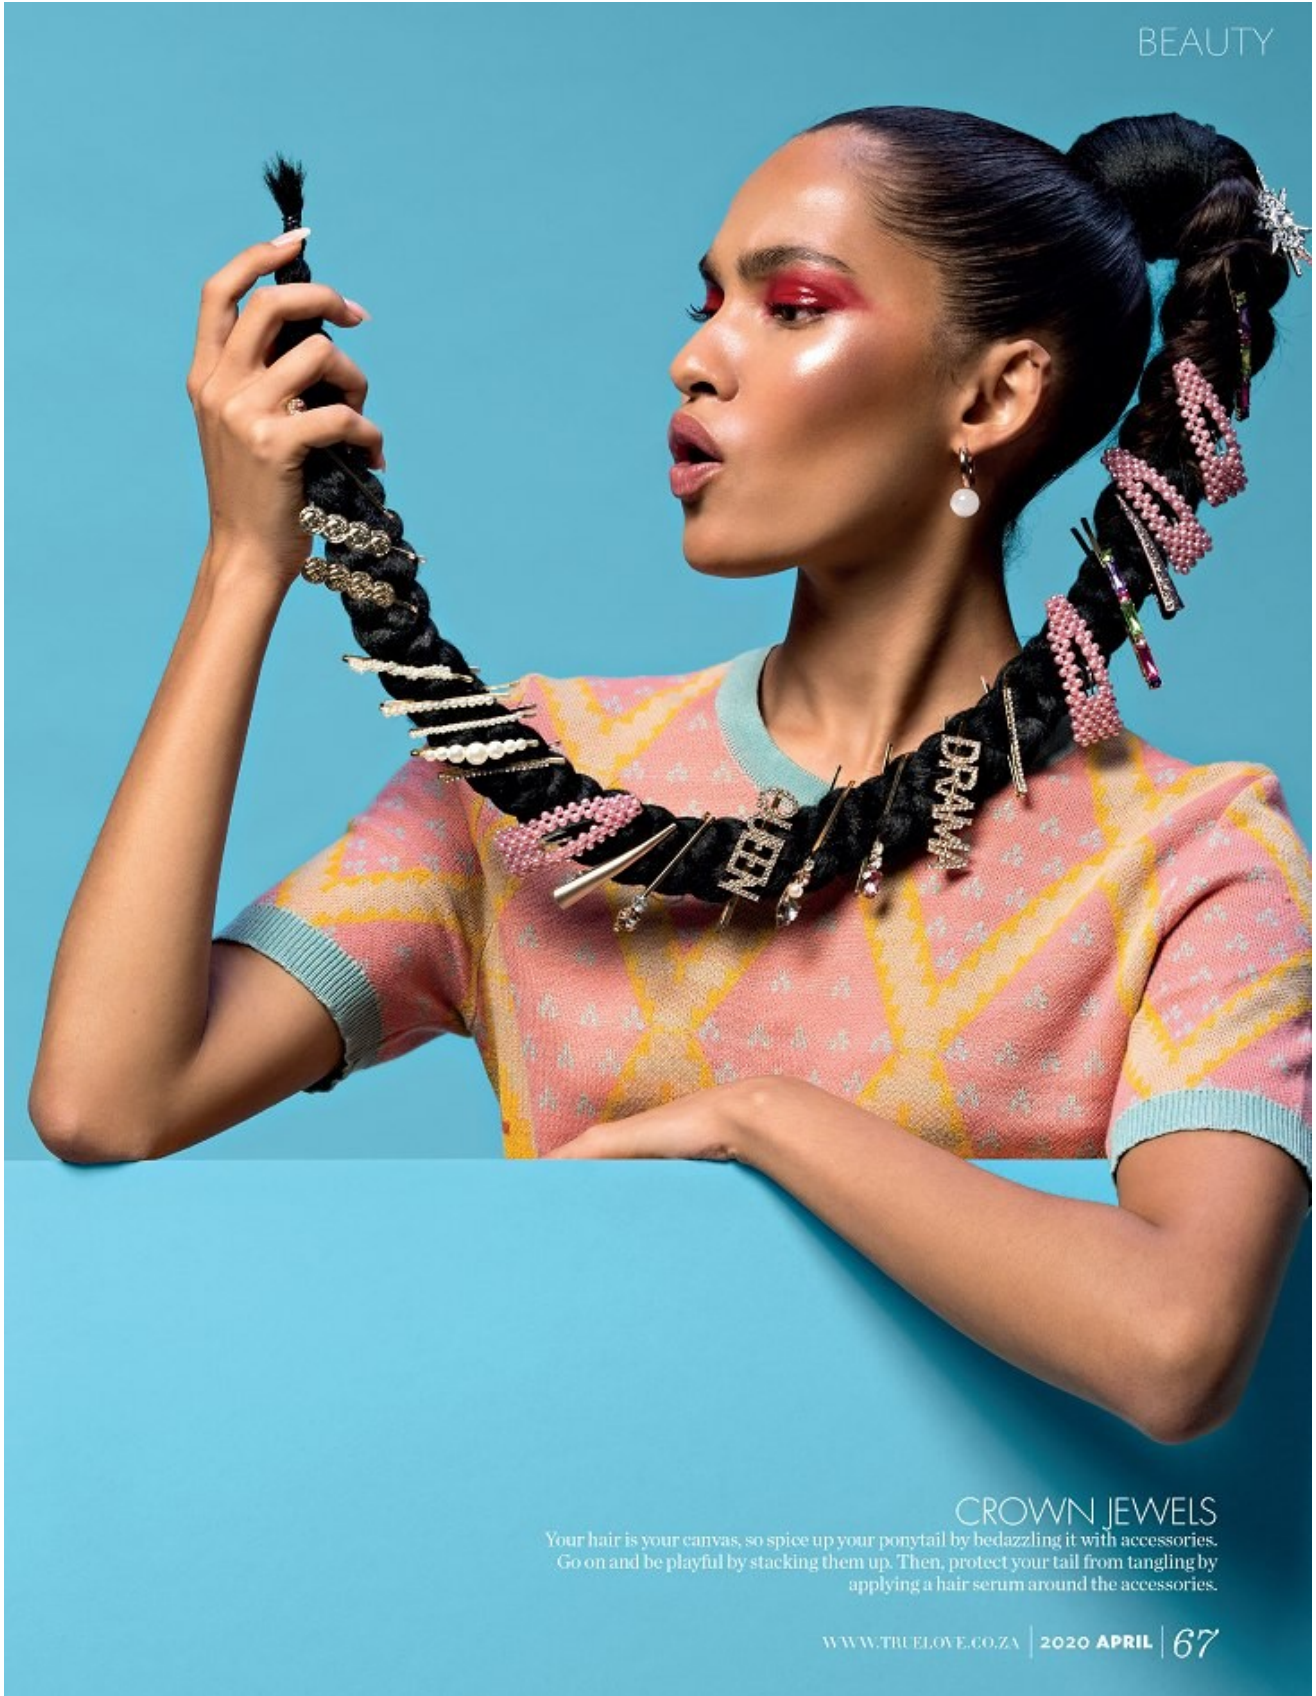

BOSS MODELS

JOHANNESBURG

BEAUTY

CROWN JEWELS

Your hair is your canvas, so spice up your ponytail by bedazzling it with accessories. Go on and be playful by stacking them up. Then, protect your tail from tangling by applying a hair serum around the accessories.

WWW.TRUELOVE.CO.ZA | 2020 APRIL | 67

GLADYS BROWN

Height: 169cm Bust: 84cm Waist: 65cm Hips: 90cm Shoe: 5 UK Hair: Brown Eyes: Brown