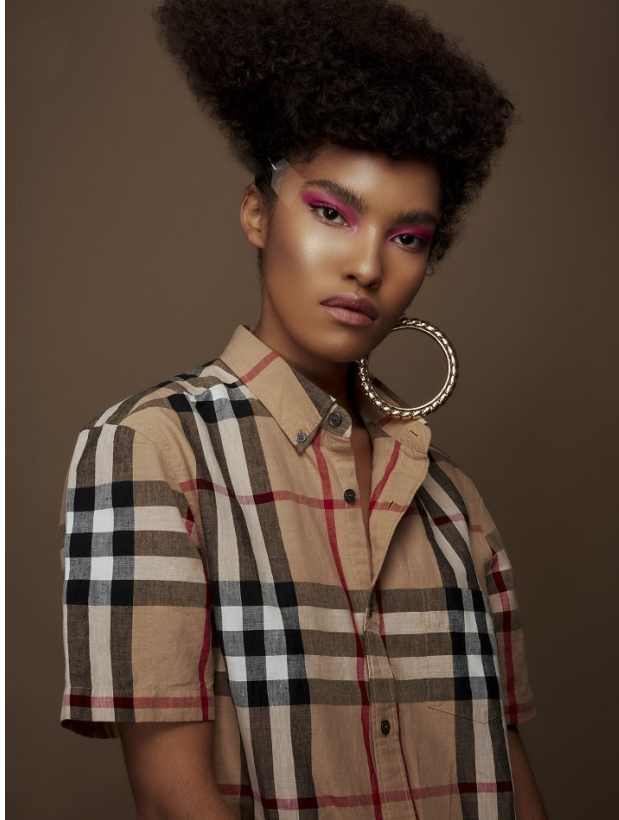

BOSS MODELS

JOHANNESBURG

GLADYS BROWN

Height: 169cm Bust: 84cm Waist: 65cm Hips: 90cm Shoe: 5 UK Hair: Brown Eyes: Brown

BOSS MODELS

JOHANNESBURG

GLADYS BROWN

Height: 169cm Bust: 84cm Waist: 65cm Hips: 90cm Shoe: 5 UK Hair: Brown Eyes: Brown