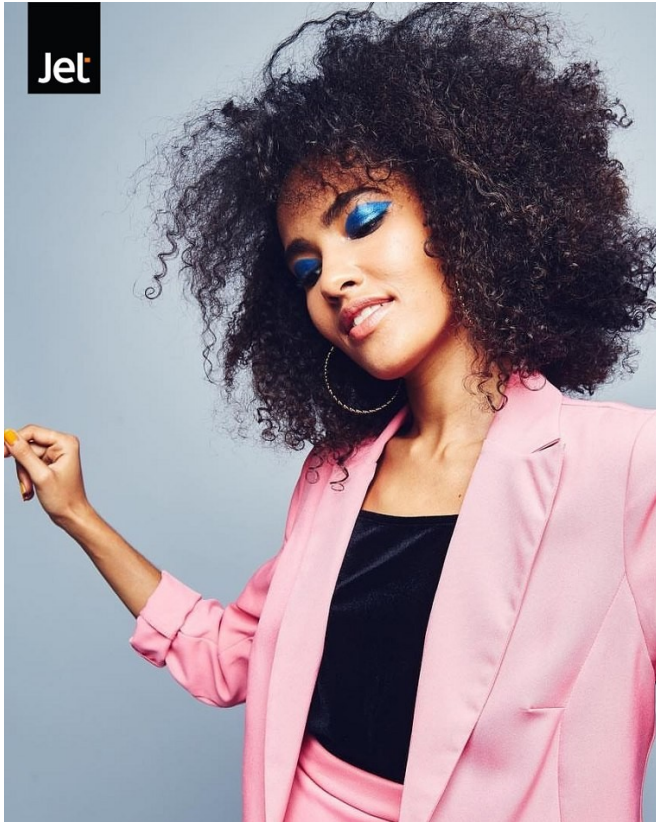

BOSS MODELS

JOHANNESBURG

GLADYS BROWN

Height: 169cm Bust: 84cm Waist: 65cm Hips: 90cm Shoe: 5 UK Hair: Brown Eyes: Brown