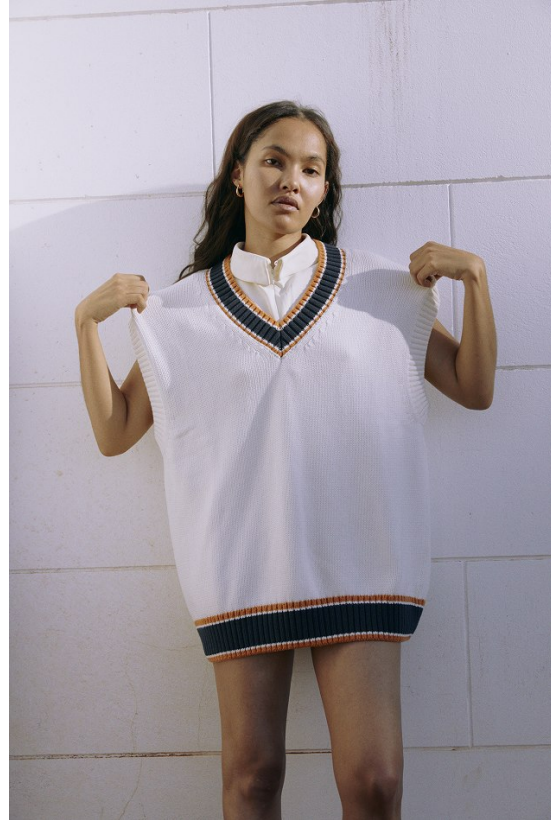

BOSS MODELS

JOHANNESBURG

GLADYS BROWN

Height: 169cm Bust: 84cm Waist: 65cm Hips: 90cm Shoe: 5 UK Hair: Brown Eyes: Brown

BOSS MODELS

JOHANNESBURG

GLADYS BROWN

Height: 169cm Bust: 84cm Waist: 65cm Hips: 90cm Shoe: 5 UK Hair: Brown Eyes: Brown