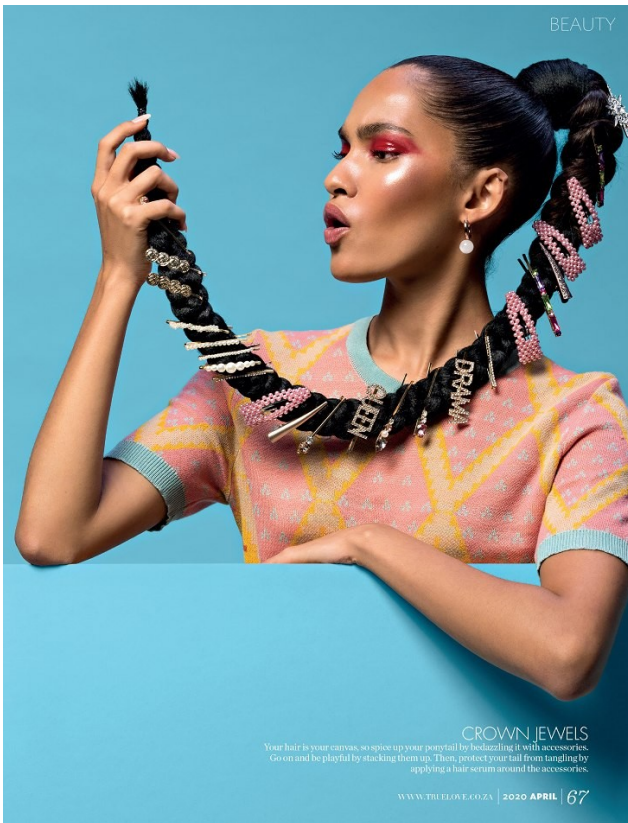

BOSS MODELS

JOHANNESBURG

GLADYS BROWN

Height: 169cm Bust: 84cm Waist: 65cm Hips: 90cm Shoe: 5 UK Hair: Brown Eyes: Brown