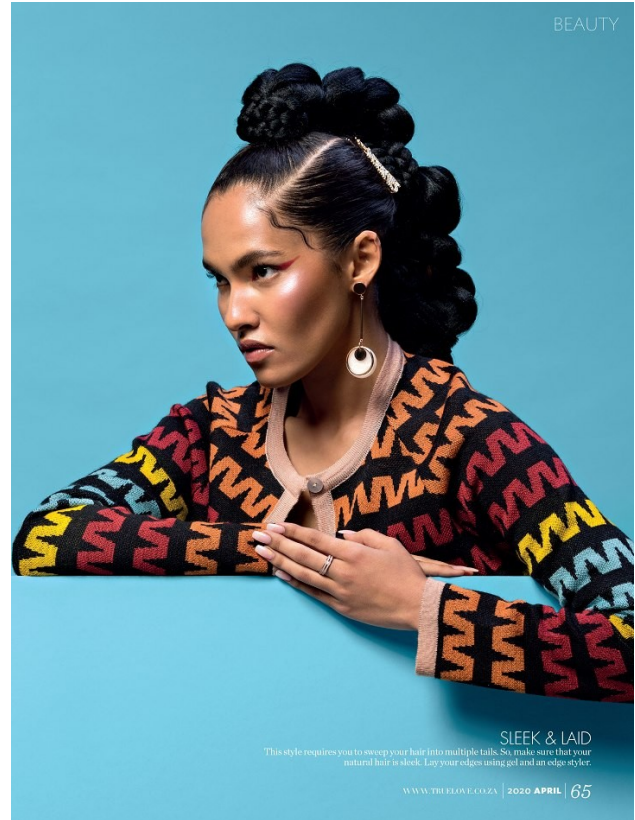

BOSS MODELS

JOHANNESBURG

GLADYS BROWN

Height: 169cm Bust: 84cm Waist: 65cm Hips: 90cm Shoe: 5 UK Hair: Brown Eyes: Brown