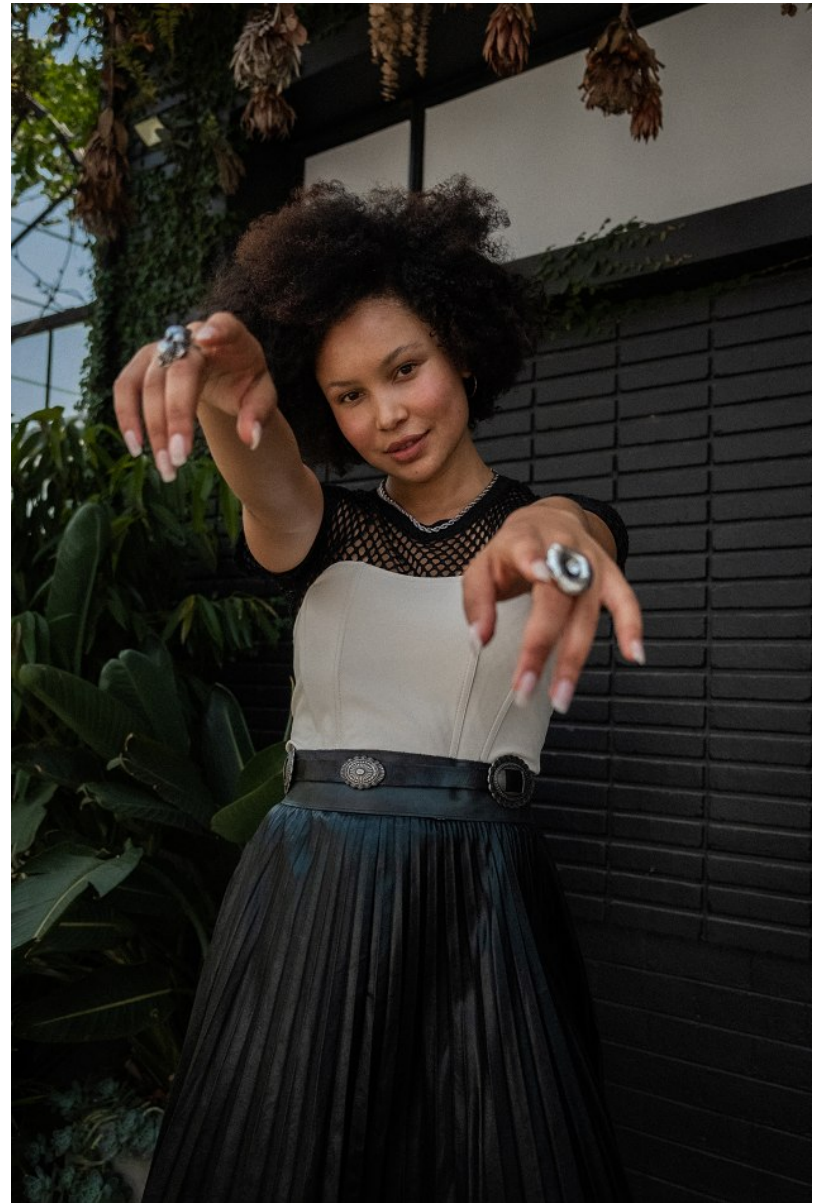

BOSS MODELS

JOHANNESBURG

ANITA JANSEN

Height: 173cm Bust: 84cm Waist: 65cm Hips: 91cm Shoe: 6 UK Hair: Black Eyes: Brown

BOSS MODELS

JOHANNESBURG

ANITA JANSEN

Height: 173cm Bust: 84cm Waist: 65cm Hips: 91cm Shoe: 6 UK Hair: Black Eyes: Brown