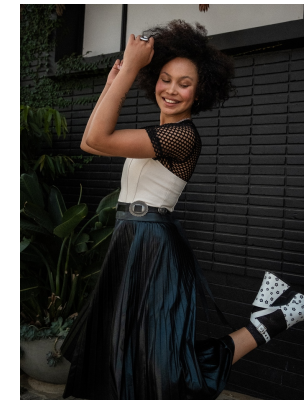

BOSS MODELS

JOHANNESBURG

ANITA JANSEN

Height: 173cm Bust: 84cm Waist: 65cm Hips: 91cm Shoe: 6 UK Hair: Black Eyes: Brown

BOSS MODELS

JOHANNESBURG

BEAUTY

ANITA JANSEN

Height: 173cm Bust: 84cm Waist: 65cm Hips: 91cm Shoe: 6 UK Hair: Black Eyes: Brown

BOSS MODELS

JOHANNESBURG

ANITA JANSEN

Height: 173cm Bust: 84cm Waist: 65cm Hips: 91cm Shoe: 6 UK Hair: Black Eyes: Brown