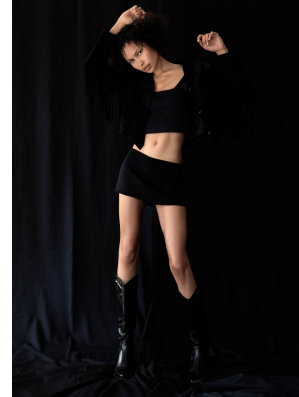

BOSS MODELS

JOHANNESBURG

ANITA JANSEN

Height: 173cm Bust: 84cm Waist: 65cm Hips: 91cm Shoe: 6 UK Hair: Black Eyes: Brown

BOSS MODELS

JOHANNESBURG

BEAUTY

ANITA JANSEN

Height: 173cm Bust: 84cm Waist: 65cm Hips: 91cm Shoe: 6 UK Hair: Black Eyes: Brown

BOSS MODELS

JOHANNESBURG

ANITA JANSEN

Height: 173cm Bust: 84cm Waist: 65cm Hips: 91cm Shoe: 6 UK Hair: Black Eyes: Brown