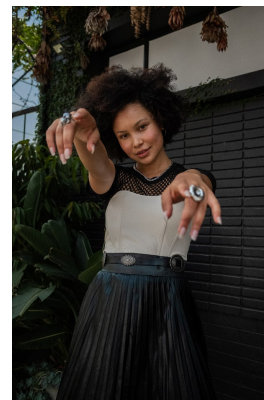

BOSS MODELS

JOHANNESBURG

ANITA JANSEN

Height: 173cm Bust: 84cm Waist: 65cm Hips: 91cm Shoe: 6 UK Hair: Black Eyes: Brown

BOSS MODELS

JOHANNESBURG

BEAUTY

ANITA JANSEN

Height: 173cm Bust: 84cm Waist: 65cm Hips: 91cm Shoe: 6 UK Hair: Black Eyes: Brown

BOSS MODELS

JOHANNESBURG

ANITA JANSEN

Height: 173cm Bust: 84cm Waist: 65cm Hips: 91cm Shoe: 6 UK Hair: Black Eyes: Brown