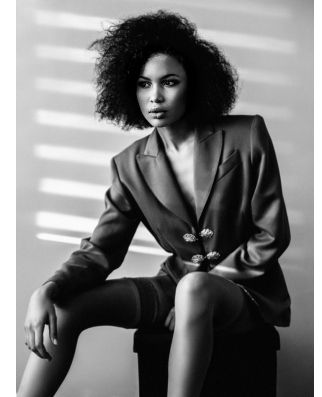

BOSS MODELS

JOHANNESBURG

ANITA JANSEN

Height: 173cm Bust: 84cm Waist: 65cm Hips: 91cm Shoe: 6 UK Hair: Black Eyes: Brown