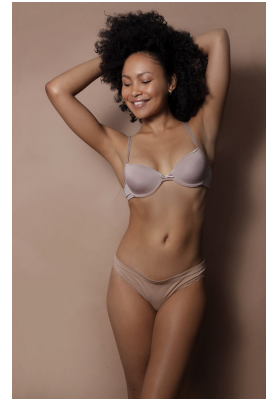

BOSS MODELS

JOHANNESBURG

ANITA JANSEN

Height: 173cm Bust: 84cm Waist: 65cm Hips: 91cm Shoe: 6 UK Hair: Black Eyes: Brown

BOSS MODELS

JOHANNESBURG

BEAUTY

ANITA JANSEN

Height: 173cm Bust: 84cm Waist: 65cm Hips: 91cm Shoe: 6 UK Hair: Black Eyes: Brown

BOSS MODELS

JOHANNESBURG

ANITA JANSEN

Height: 173cm Bust: 84cm Waist: 65cm Hips: 91cm Shoe: 6 UK Hair: Black Eyes: Brown