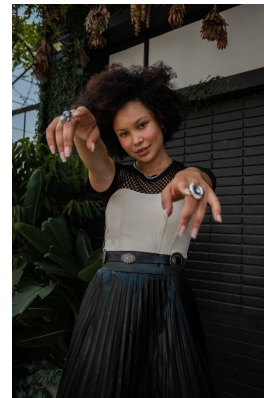

# BOSS MODELS

JOHANNESBURG

ANITA JANSEN

Height: 173cm Bust: 84cm Waist: 65cm Hips: 91cm Shoe: 6 UK Hair: Black Eyes: Brown