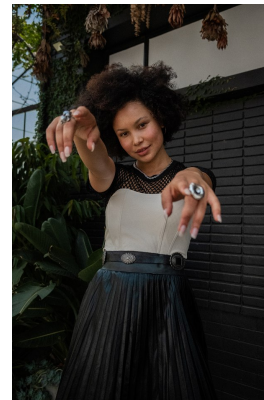

BOSS MODELS

JOHANNESBURG

ANITA JANSEN

Height: 173cm Bust: 84cm Waist: 65cm Hips: 91cm Shoe: 6 UK Hair: Black Eyes: Brown

BOSS MODELS

JOHANNESBURG

BEAUTY

ANITA JANSEN

Height: 173cm Bust: 84cm Waist: 65cm Hips: 91cm Shoe: 6 UK Hair: Black Eyes: Brown

BOSS MODELS

JOHANNESBURG

ANITA JANSEN

Height: 173cm Bust: 84cm Waist: 65cm Hips: 91cm Shoe: 6 UK Hair: Black Eyes: Brown