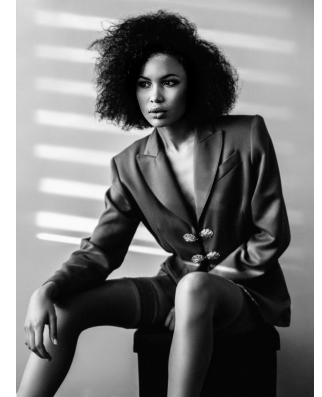

BOSS MODELS

JOHANNESBURG

ANITA JANSEN

Height: 173cm Bust: 84cm Waist: 65cm Hips: 91cm Shoe: 6 UK Hair: Black Eyes: Brown

BOSS MODELS

JOHANNESBURG

BEAUTY

ANITA JANSEN

Height: 173cm Bust: 84cm Waist: 65cm Hips: 91cm Shoe: 6 UK Hair: Black Eyes: Brown

BOSS MODELS

JOHANNESBURG

ANITA JANSEN

Height: 173cm Bust: 84cm Waist: 65cm Hips: 91cm Shoe: 6 UK Hair: Black Eyes: Brown