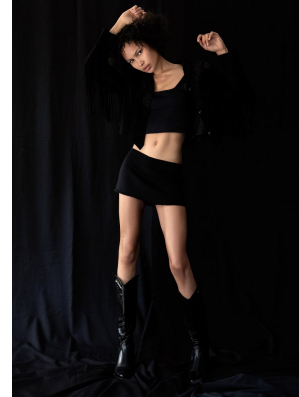

BOSS MODELS

JOHANNESBURG

ANITA JANSEN

Height: 173cm Bust: 84cm Waist: 65cm Hips: 91cm Shoe: 6 UK Hair: Black Eyes: Brown