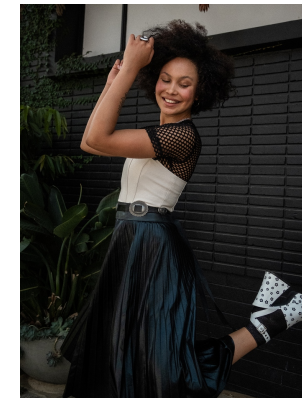

# BOSS MODELS

JOHANNESBURG

ANITA JANSEN

Height: 173cm Bust: 84cm Waist: 65cm Hips: 91cm Shoe: 6 UK Hair: Black Eyes: Brown