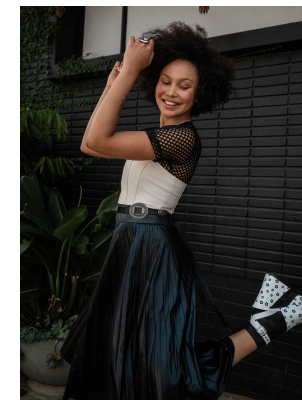

BOSS MODELS

JOHANNESBURG

ANITA JANSEN

Height: 173cm Bust: 84cm Waist: 65cm Hips: 91cm Shoe: 6 UK Hair: Black Eyes: Brown

BOSS MODELS

JOHANNESBURG

BEAUTY

ANITA JANSEN

Height: 173cm Bust: 84cm Waist: 65cm Hips: 91cm Shoe: 6 UK Hair: Black Eyes: Brown

BOSS MODELS

JOHANNESBURG

ANITA JANSEN

Height: 173cm Bust: 84cm Waist: 65cm Hips: 91cm Shoe: 6 UK Hair: Black Eyes: Brown