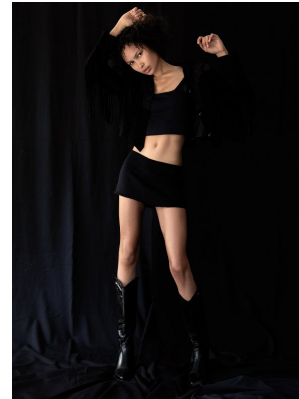

BOSS MODELS

JOHANNESBURG

ANITA JANSEN

Height: 173cm Bust: 84cm Waist: 65cm Hips: 91cm Shoe: 6 UK Hair: Black Eyes: Brown

BOSS MODELS

JOHANNESBURG

BEAUTY

ANITA JANSEN

Height: 173cm Bust: 84cm Waist: 65cm Hips: 91cm Shoe: 6 UK Hair: Black Eyes: Brown

BOSS MODELS

JOHANNESBURG

ANITA JANSEN

Height: 173cm Bust: 84cm Waist: 65cm Hips: 91cm Shoe: 6 UK Hair: Black Eyes: Brown