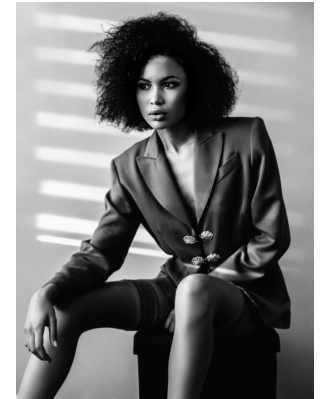

BOSS MODELS

JOHANNESBURG

ANITA JANSEN

Height: 173cm Bust: 84cm Waist: 65cm Hips: 91cm Shoe: 6 UK Hair: Black Eyes: Brown

BOSS MODELS

JOHANNESBURG

BEAUTY

ANITA JANSEN

Height: 173cm Bust: 84cm Waist: 65cm Hips: 91cm Shoe: 6 UK Hair: Black Eyes: Brown

BOSS MODELS

JOHANNESBURG

ANITA JANSEN

Height: 173cm Bust: 84cm Waist: 65cm Hips: 91cm Shoe: 6 UK Hair: Black Eyes: Brown