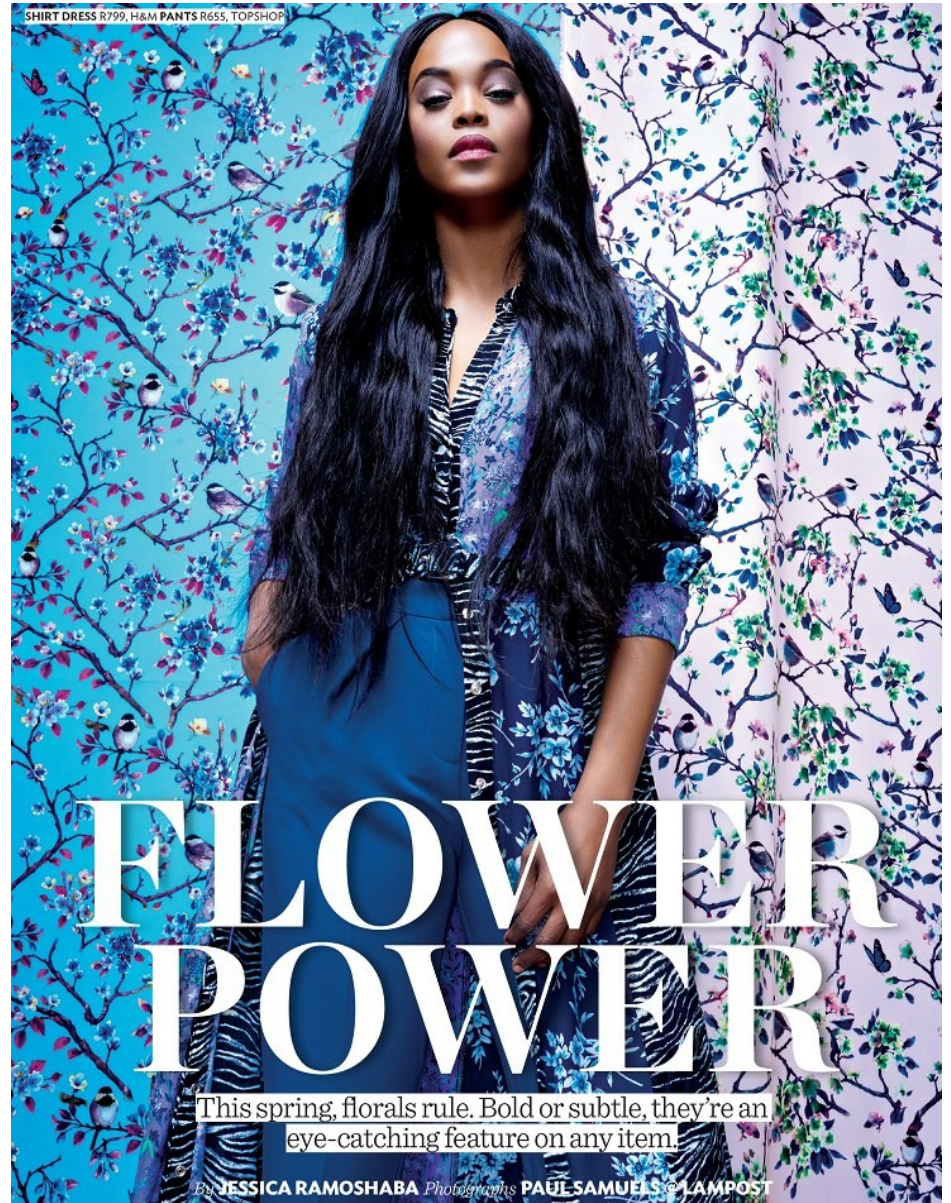

BOSS MODELS

JOHANNESBURG

PALESA SEFAKO

Height: 171cm Bust: 98cm Waist: 77cm Hips: 103cm Shoe: 5.5 UK Hair: Black Eyes: Brown

BOSS MODELS

JOHANNESBURG

PALESA SEFAKO

Height: 171cm Bust: 98cm Waist: 77cm Hips: 103cm Shoe: 5.5 UK Hair: Black Eyes: Brown