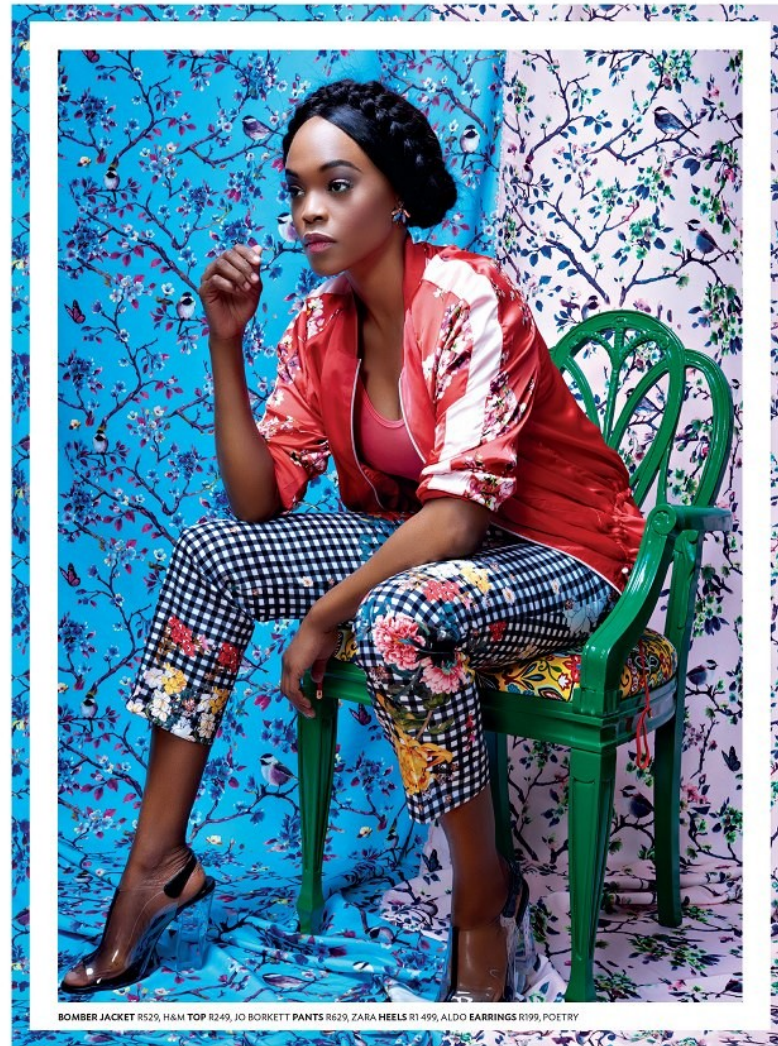

BOSS MODELS

JOHANNESBURG

*fashion*TL

WWW.TRUELOVE.CO.ZA | OCTOBER 2017 | 55

PALESA SEFAKO

Height: 171cm Bust: 98cm Waist: 77cm Hips: 103cm Shoe: 5.5 UK Hair: Black Eyes: Brown