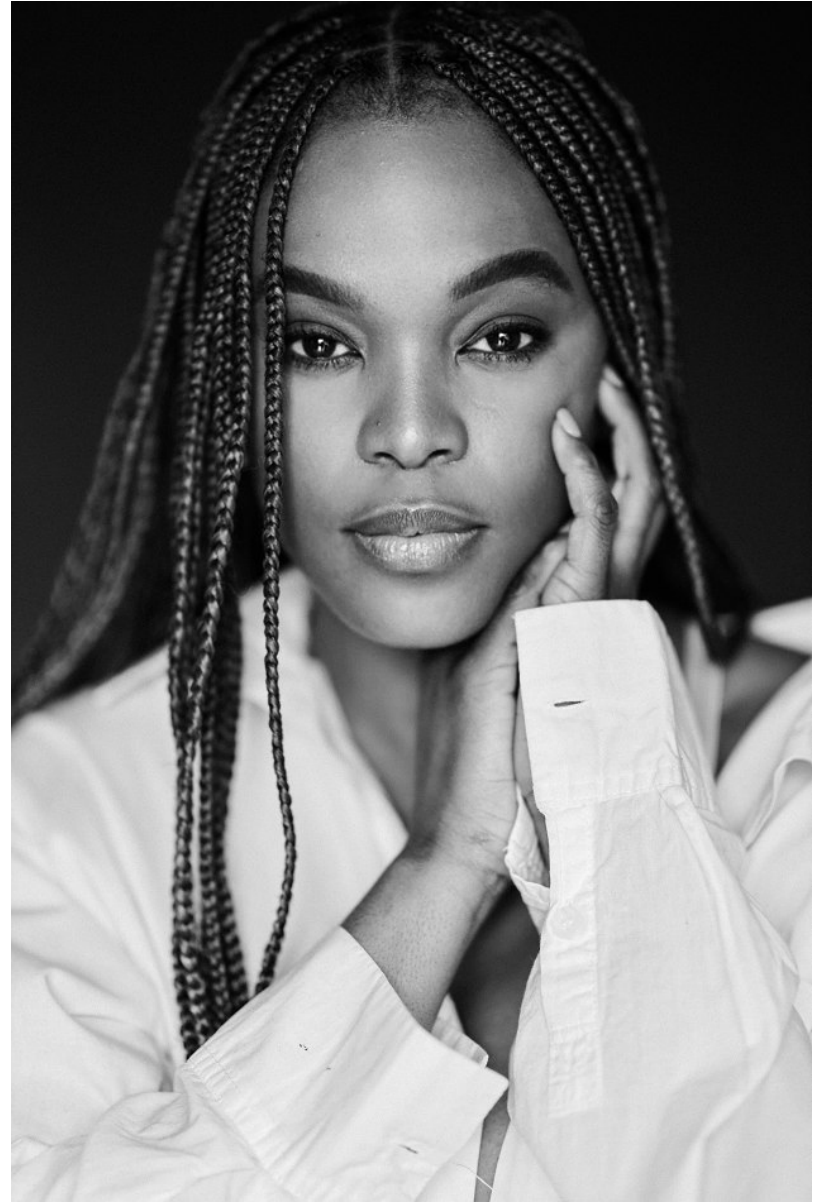

BOSS MODELS

JOHANNESBURG

PALESA SEFAKO

Height: 171cm Bust: 98cm Waist: 77cm Hips: 103cm Shoe: 5.5 UK Hair: Black Eyes: Brown

BOSS MODELS

JOHANNESBURG

PALESA SEFAKO

Height: 171cm Bust: 98cm Waist: 77cm Hips: 103cm Shoe: 5.5 UK Hair: Black Eyes: Brown