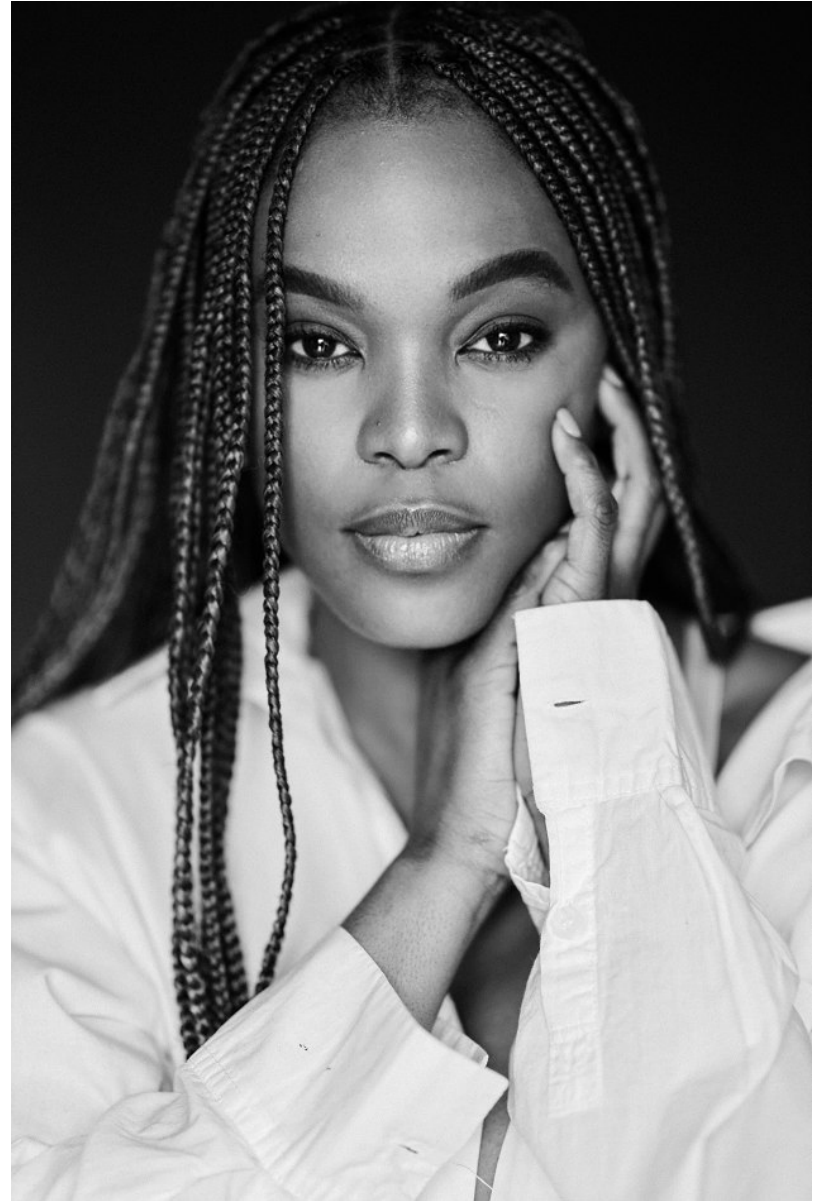

# BOSS MODELS

JOHANNESBURG

PALESA SEFAKO

Height: 171cm Bust: 98cm Waist: 77cm Hips: 103cm Shoe: 5.5 UK Hair: Black Eyes: Brown