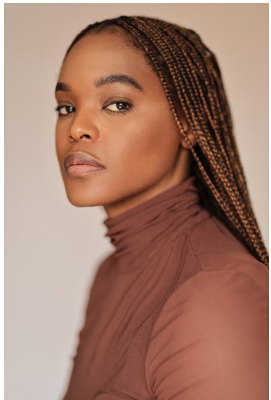

# BOSS MODELS

JOHANNESBURG

## PALESA SEFAKO

Height: 171cm Bust: 98cm Waist: 77cm Hips: 103cm Shoe: 5.5 UK Hair: Black Eyes: Brown