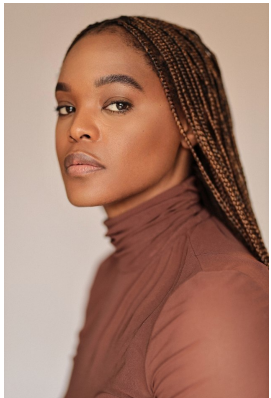

BOSS MODELS

JOHANNESBURG

PALESA SEFAKO

Height: 171cm Bust: 98cm Waist: 77cm Hips: 103cm Shoe: 5.5 UK Hair: Black Eyes: Brown

BOSS MODELS

JOHANNESBURG

PALESA SEFAKO

Height: 171cm Bust: 98cm Waist: 77cm Hips: 103cm Shoe: 5.5 UK Hair: Black Eyes: Brown