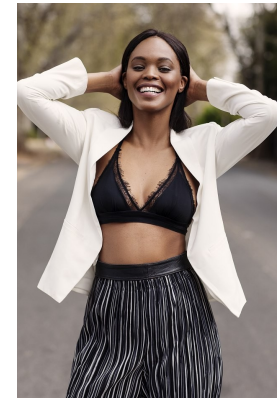

BOSS MODELS

JOHANNESBURG

PALESA SEFAKO

Height: 171cm Bust: 98cm Waist: 77cm Hips: 103cm Shoe: 5.5 UK Hair: Black Eyes: Brown

BOSS MODELS

JOHANNESBURG

PALESA SEFAKO

Height: 171cm Bust: 98cm Waist: 77cm Hips: 103cm Shoe: 5.5 UK Hair: Black Eyes: Brown