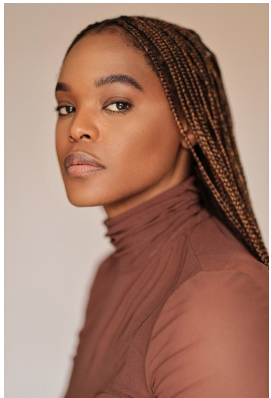

# BOSS MODELS

JOHANNESBURG

## PALESA SEFAKO

Height: 171cm Bust: 98cm Waist: 77cm Hips: 103cm Shoe: 5.5 UK Hair: Black Eyes: Brown