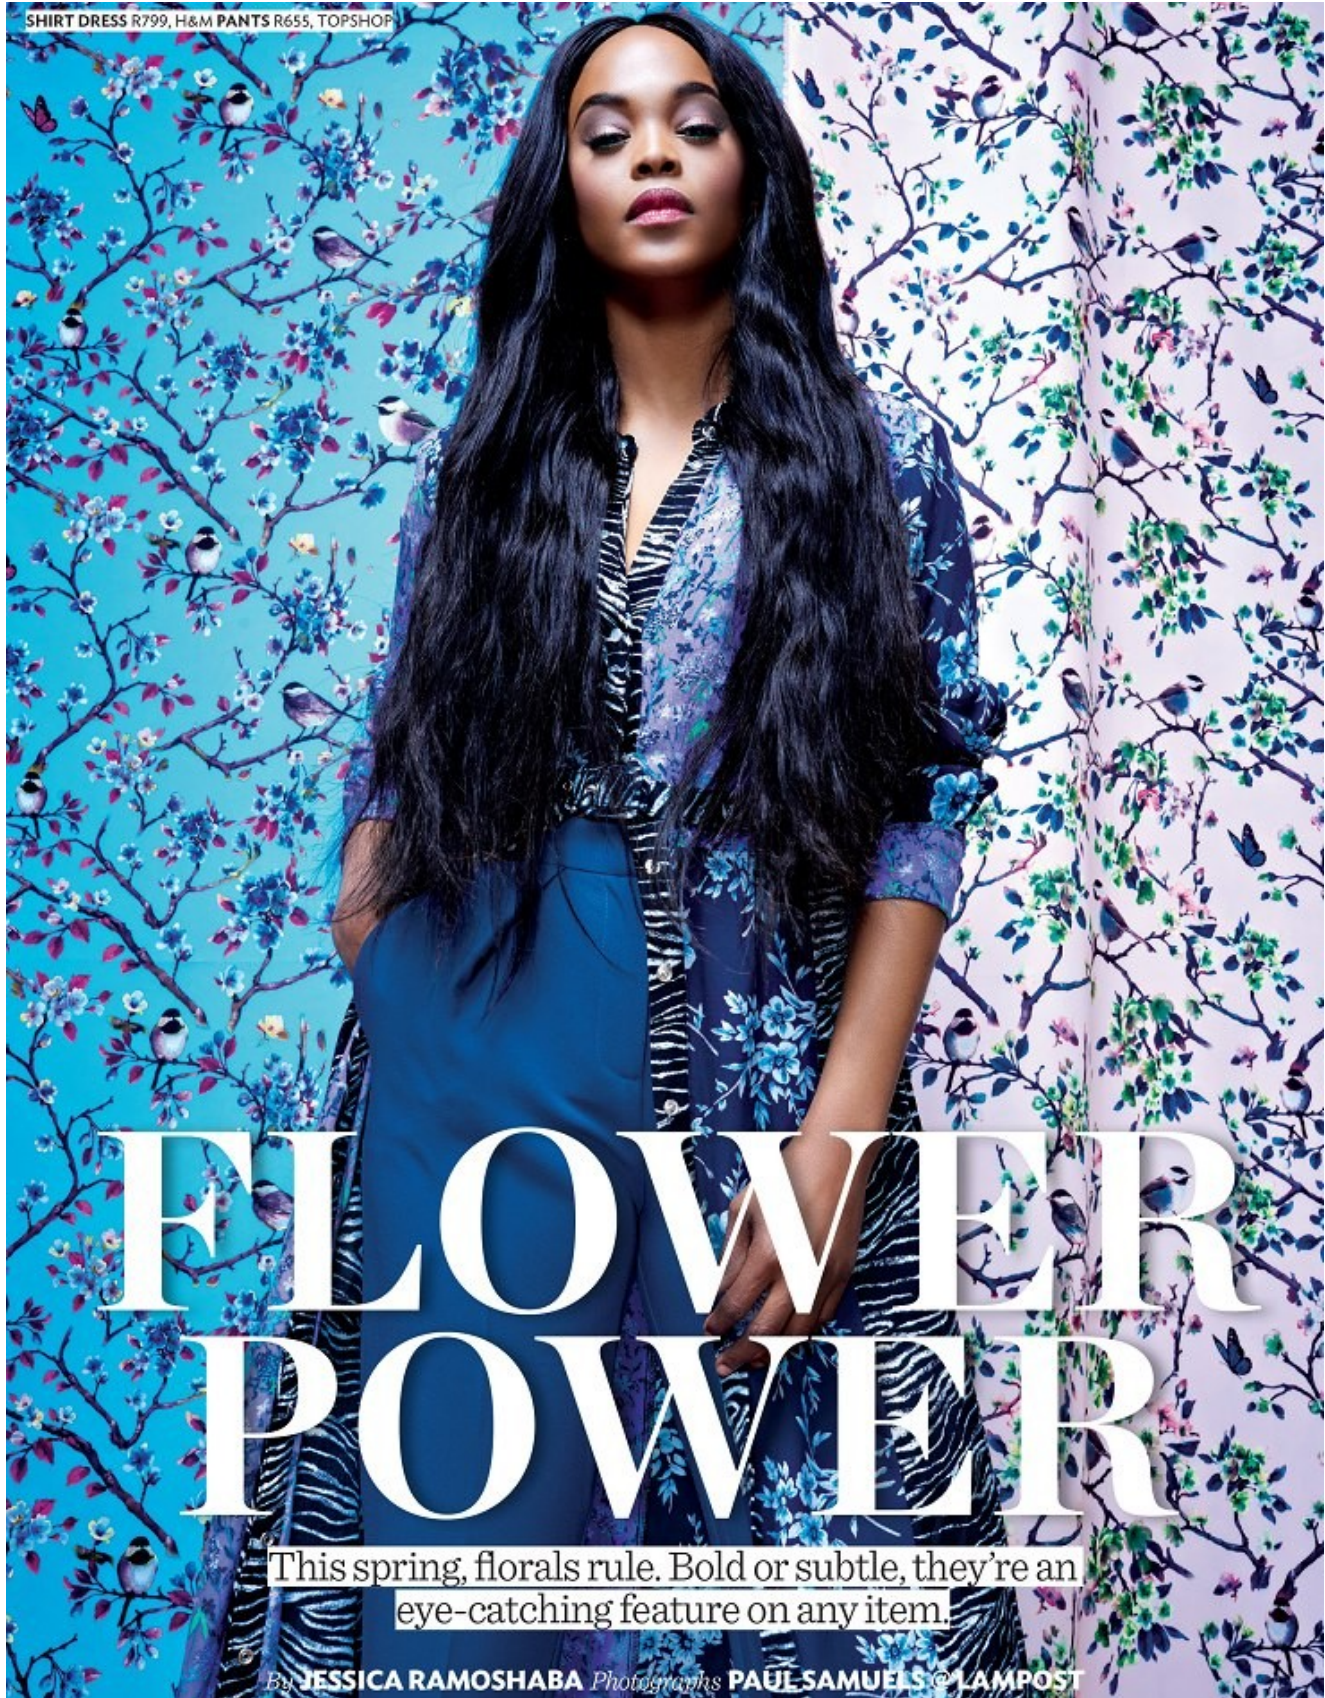

BOSS MODELS

JOHANNESBURG

SHIRT DRESS R799, H&M PANTS R655, TOPSHOP

FLOWER POWER

This spring, florals rule. Bold or subtle, they're an eye-catching feature on any item.

By JESSICA RAMOSHABA Photographs PAUL SAMUELS @LAMPOST

PALESA SEFAKO

Height: 171cm Bust: 98cm Waist: 77cm Hips: 103cm Shoe: 5.5 UK Hair: Black Eyes: Brown