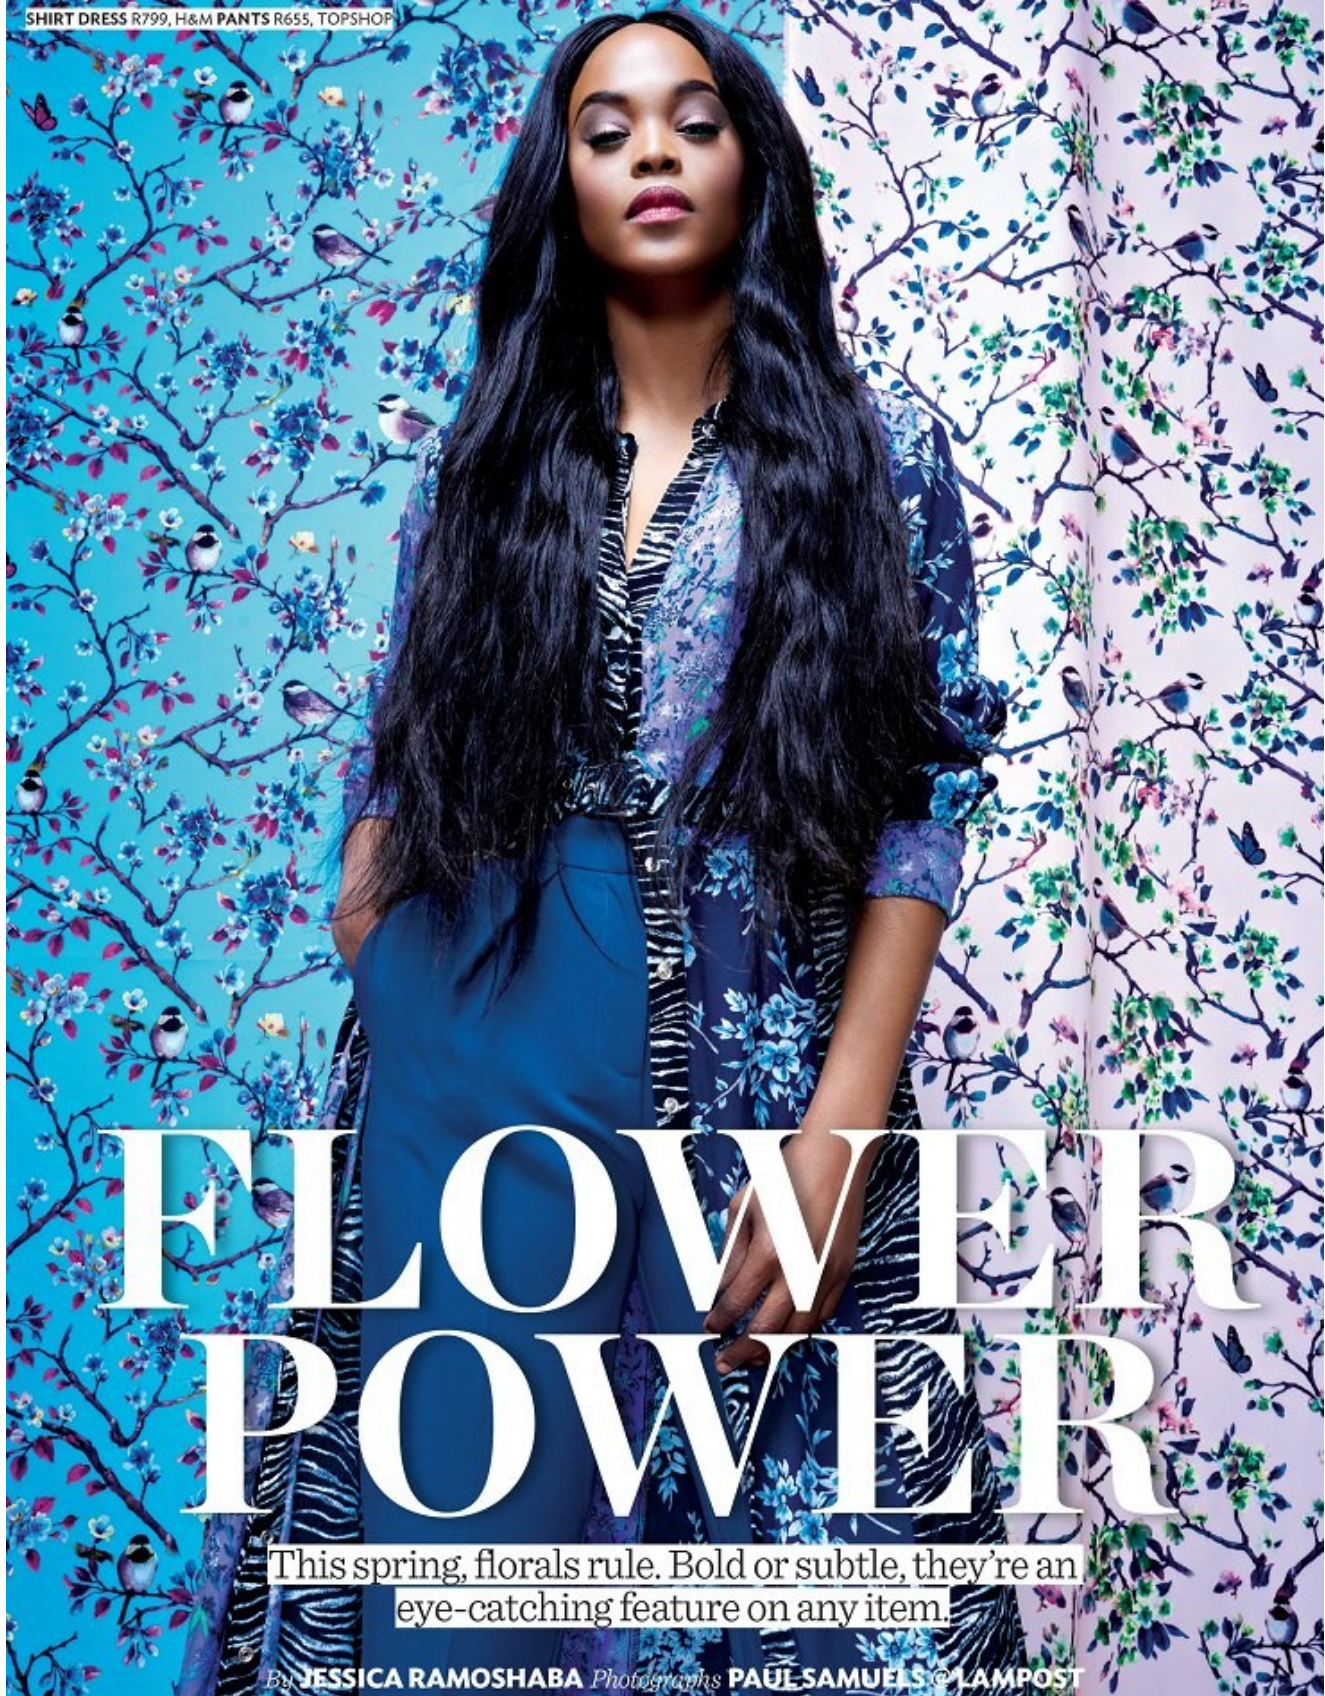

BOSS MODELS

JOHANNESBURG

SHIRT DRESS R799, H&M PANTS R655, TOPSHOP

FLOWER POWER

This spring, florals rule. Bold or subtle, they're an eye-catching feature on any item.

By JESSICA RAMOSHABA Photographs PAUL SAMUELS @LAMPOST

PALESA SEFAKO

Height: 171cm Bust: 98cm Waist: 77cm Hips: 103cm Shoe: 5.5 UK Hair: Black Eyes: Brown