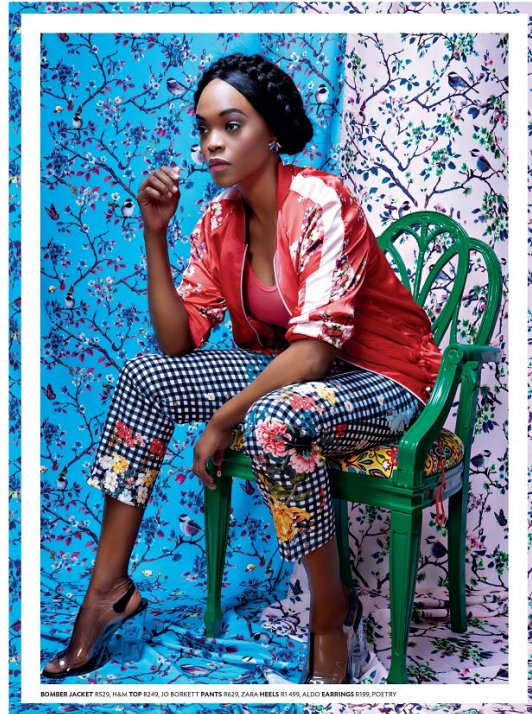

BOSS MODELS

JOHANNESBURG

PALESA SEFAKO

Height: 171cm Bust: 98cm Waist: 77cm Hips: 103cm Shoe: 5.5 UK Hair: Black Eyes: Brown

BOSS MODELS

JOHANNESBURG

PALESA SEFAKO

Height: 171cm Bust: 98cm Waist: 77cm Hips: 103cm Shoe: 5.5 UK Hair: Black Eyes: Brown

BOSS MODELS

JOHANNESBURG

*fashion*TL

WWW.TRILLOWE.CO.ZA | OCTOBER 2017 | 55

PALESA SEFAKO

Height: 171cm Bust: 98cm Waist: 77cm Hips: 103cm Shoe: 5.5 UK Hair: Black Eyes: Brown