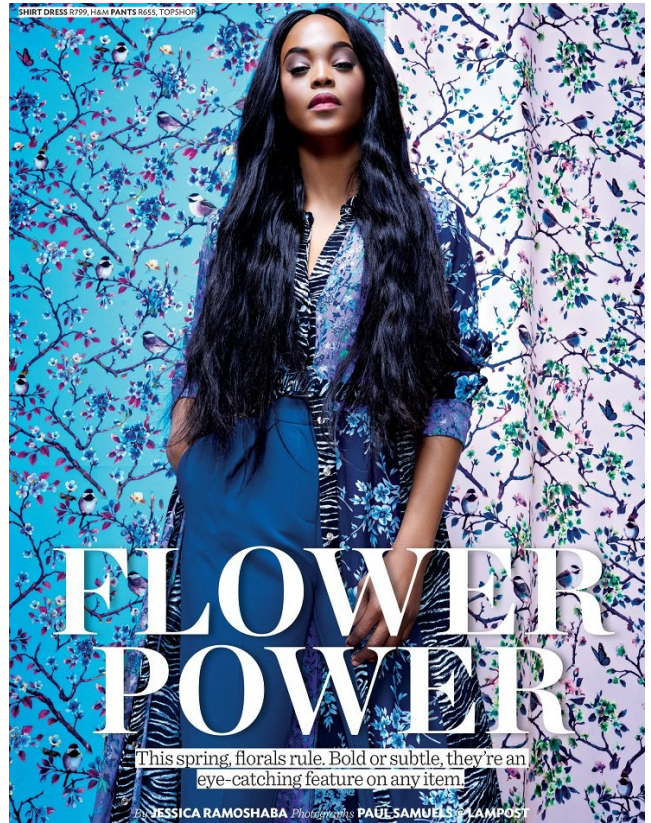

BOSS MODELS

JOHANNESBURG

PALESA SEFAKO

Height: 171cm Bust: 98cm Waist: 77cm Hips: 103cm Shoe: 5.5 UK Hair: Black Eyes: Brown

BOSS MODELS

JOHANNESBURG

PALESA SEFAKO

Height: 171cm Bust: 98cm Waist: 77cm Hips: 103cm Shoe: 5.5 UK Hair: Black Eyes: Brown