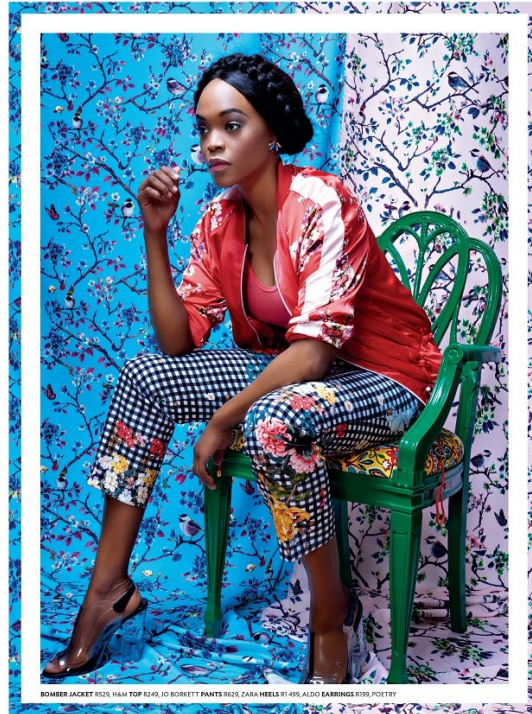

BOSS MODELS

JOHANNESBURG

PALESA SEFAKO

Height: 171cm Bust: 98cm Waist: 77cm Hips: 103cm Shoe: 5.5 UK Hair: Black Eyes: Brown

BOSS MODELS

JOHANNESBURG

PALESA SEFAKO

Height: 171cm Bust: 98cm Waist: 77cm Hips: 103cm Shoe: 5.5 UK Hair: Black Eyes: Brown

BOSS MODELS

JOHANNESBURG

*fashion*TL

WWW.TRIELOWE.CO.ZA | OCTOBER 2017 | 55

PALESA SEFAKO

Height: 171cm Bust: 98cm Waist: 77cm Hips: 103cm Shoe: 5.5 UK Hair: Black Eyes: Brown