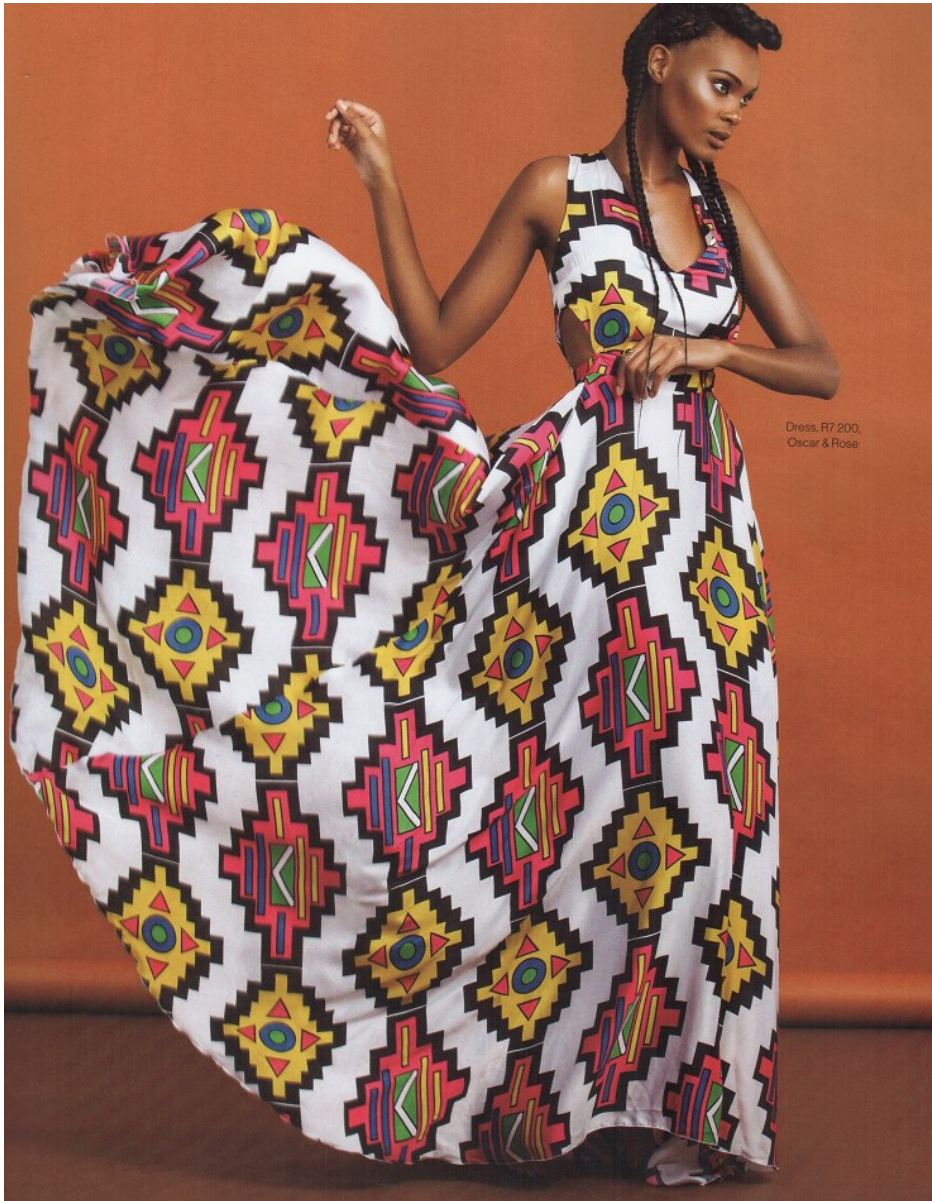

PHETOGO MOGALE

BOSS MODELS

JOHANNESBURG

Dress, R7 200,
Oscar & Rose