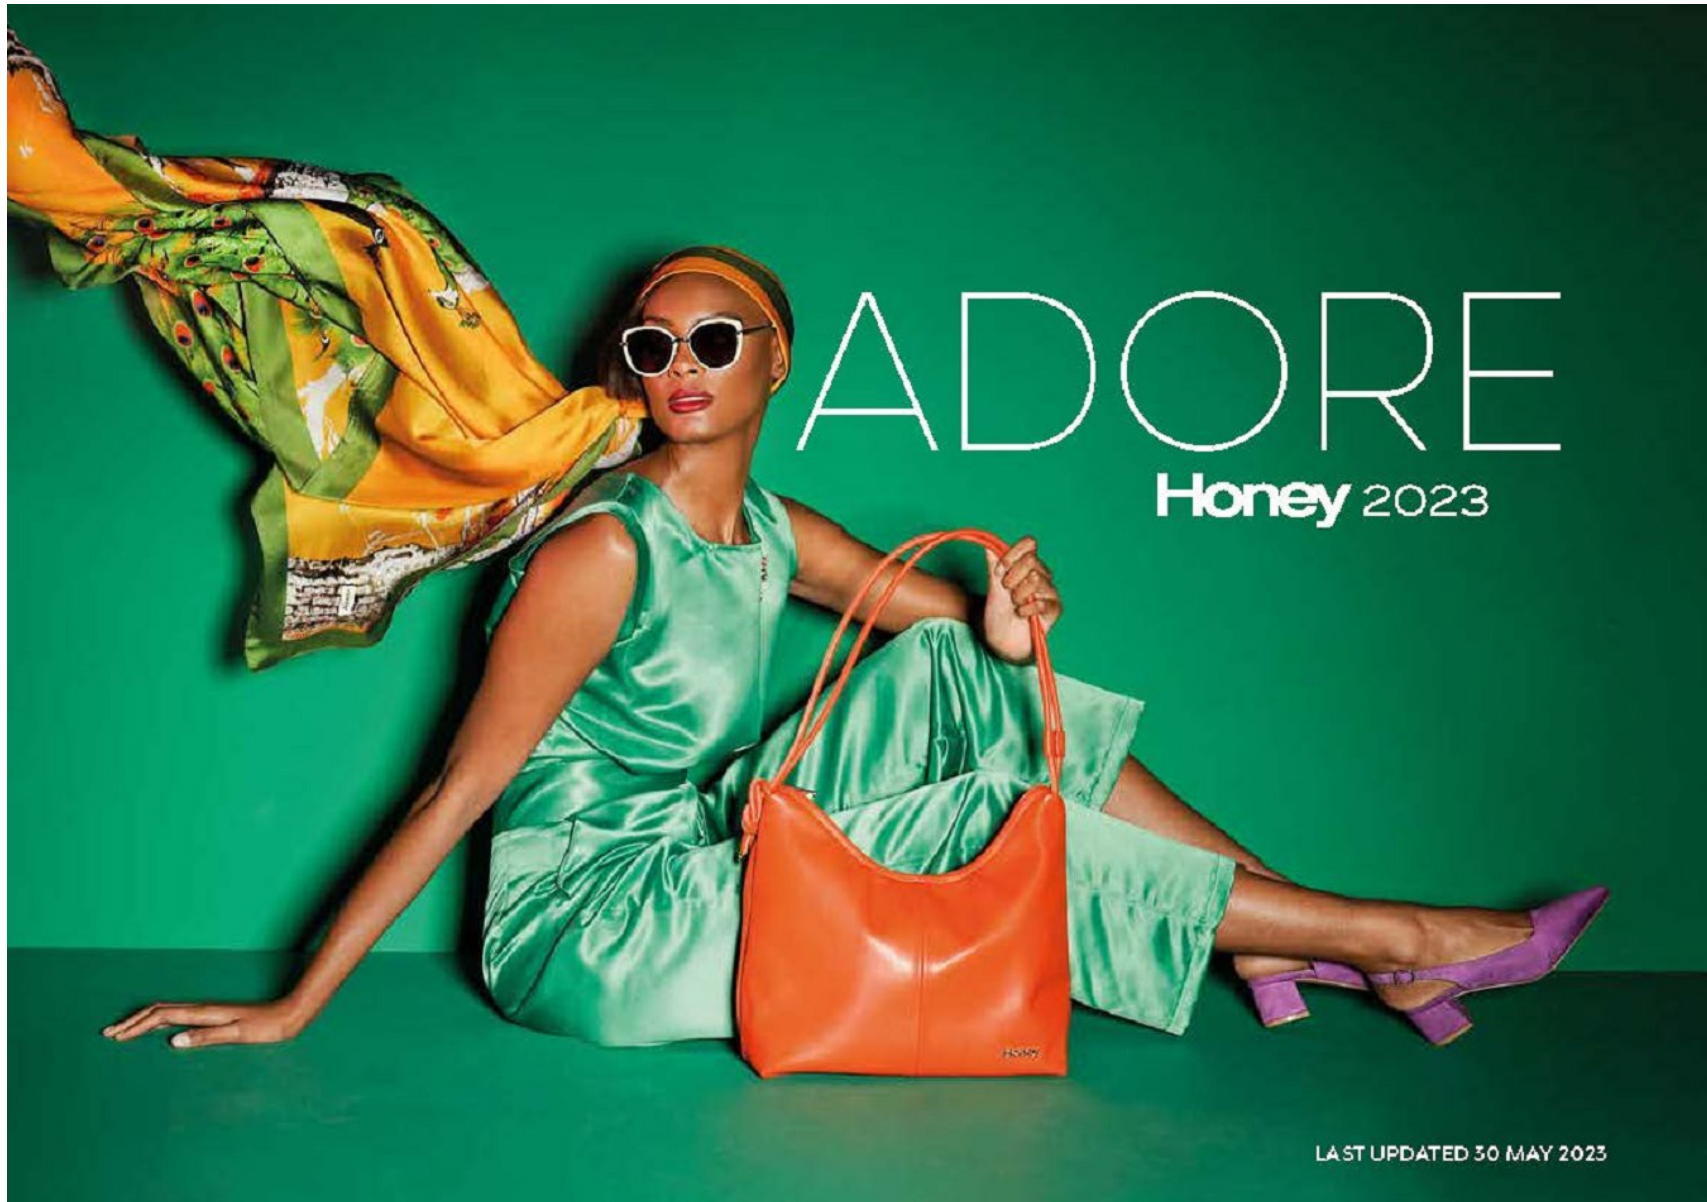

PHETOGO MOGALE

BOSS MODELS

JOHANNESBURG

PHETOGO MOGALE

Height: 179cm Bust: 79cm Waist: 63cm Hips: 93cm Shoe: 6 UK Hair: Black Eyes: Brown