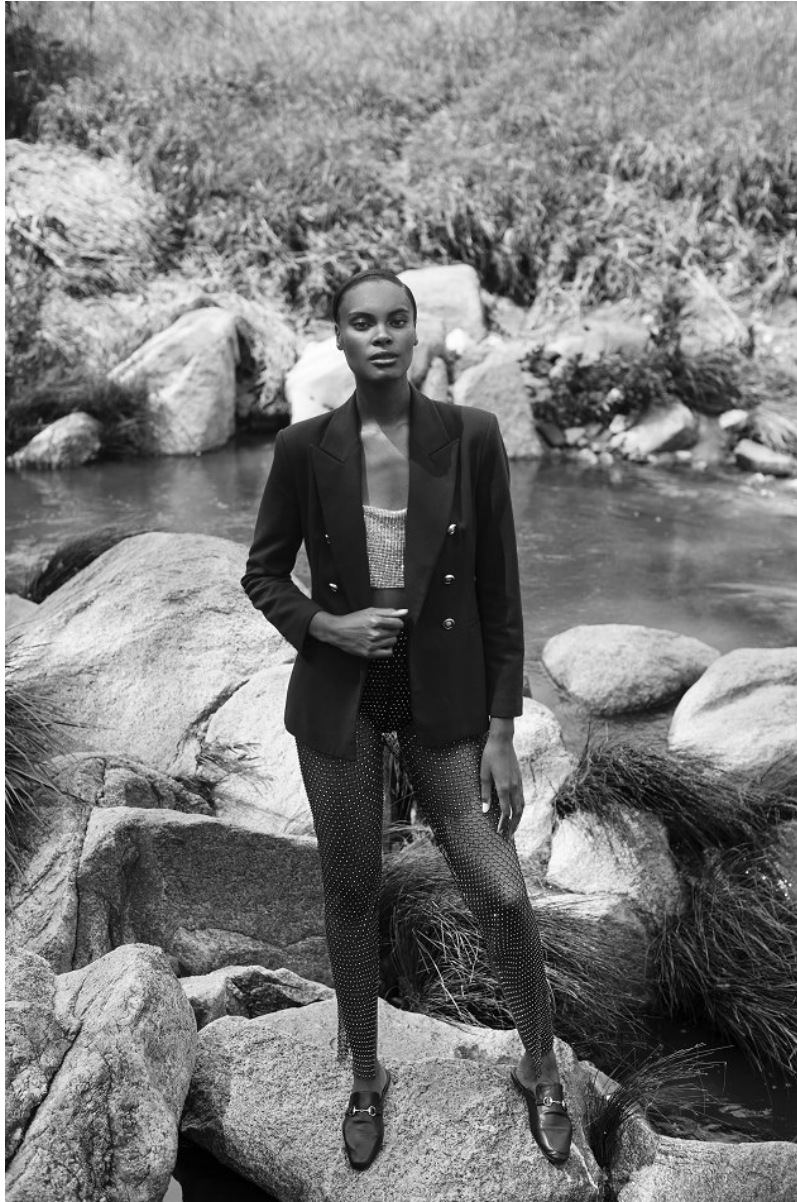

PHETOGO MOGALE

BOSS MODELS

JOHANNESBURG

Height: 179cm Bust: 79cm Waist: 63cm Hips: 93cm Shoe: 6 UK Hair: Black Eyes: Brown