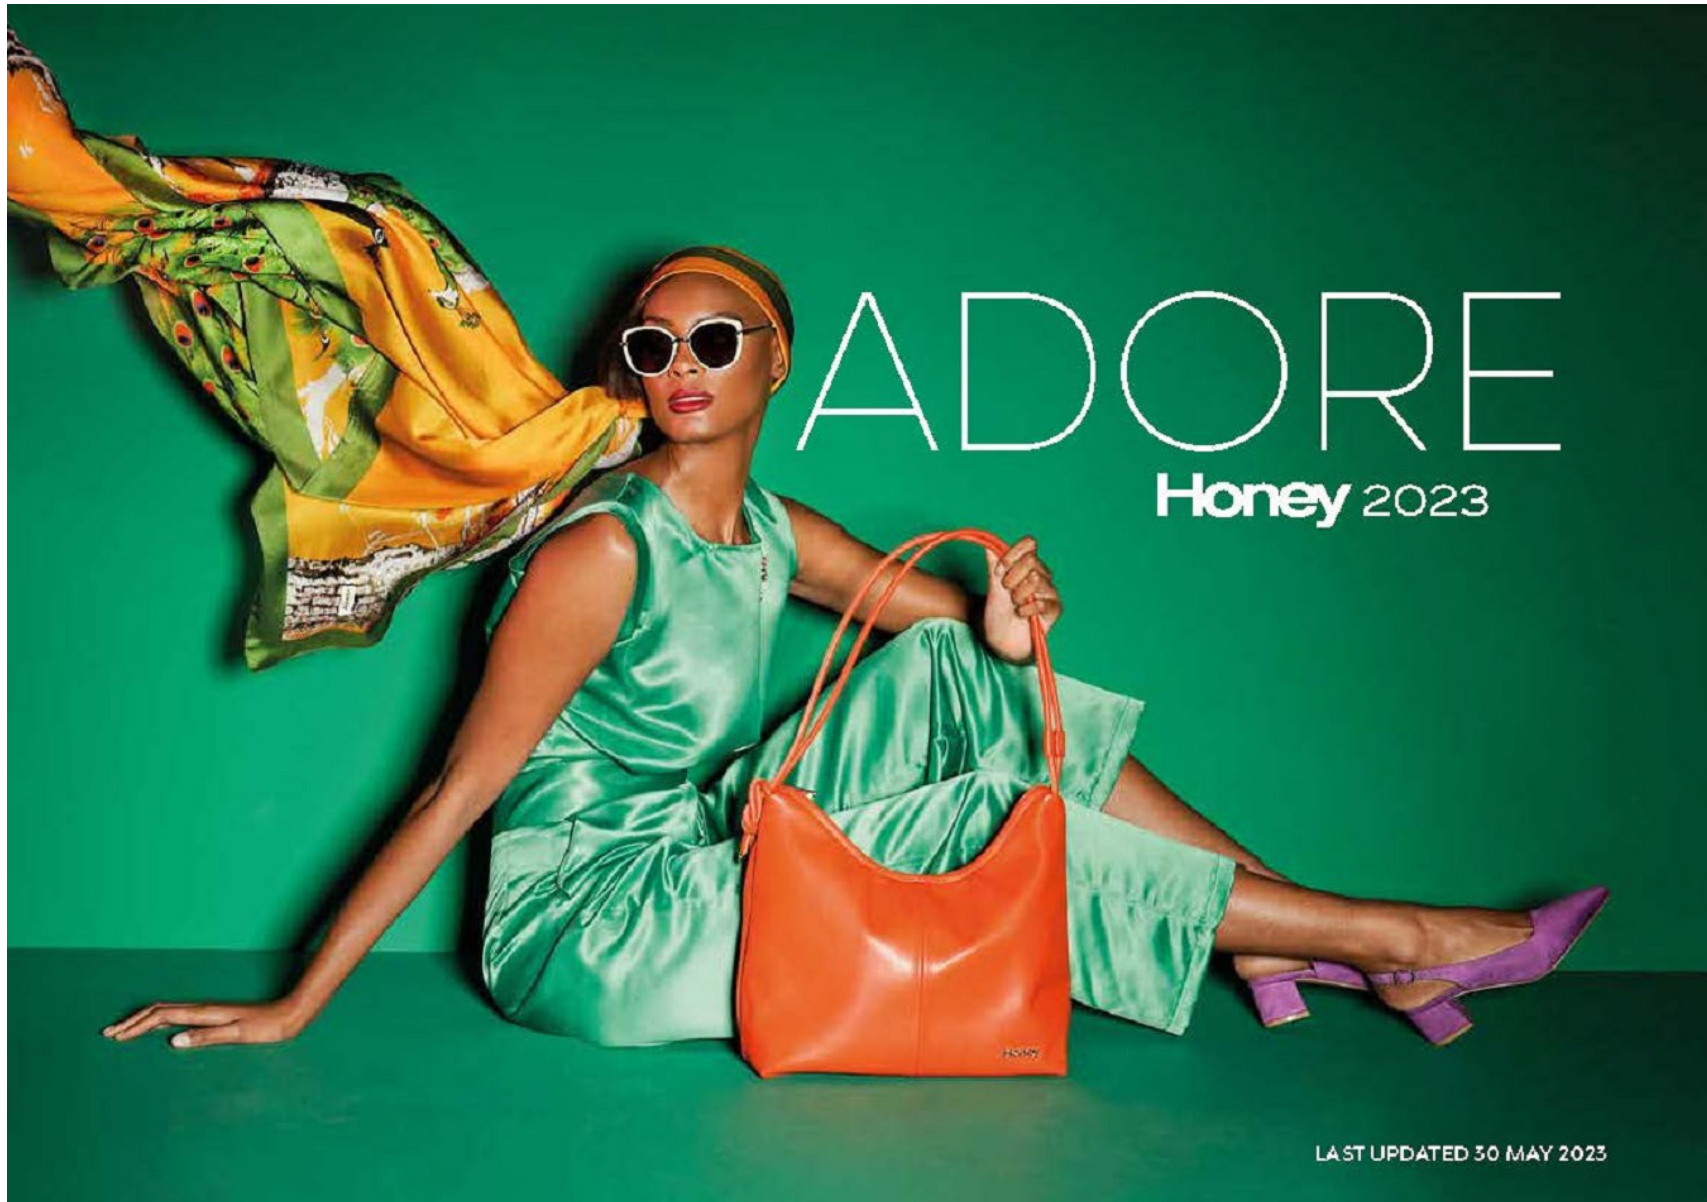

BOSS MODELS

JOHANNESBURG

PHETOGO MOGALE

Height: 179cm Bust: 79cm Waist: 63cm Hips: 93cm Shoe: 6 UK Hair: Black Eyes: Brown

BOSS MODELS

JOHANNESBURG

PHETOGO MOGALE

Height: 179cm Bust: 79cm Waist: 63cm Hips: 93cm Shoe: 6 UK Hair: Black Eyes: Brown