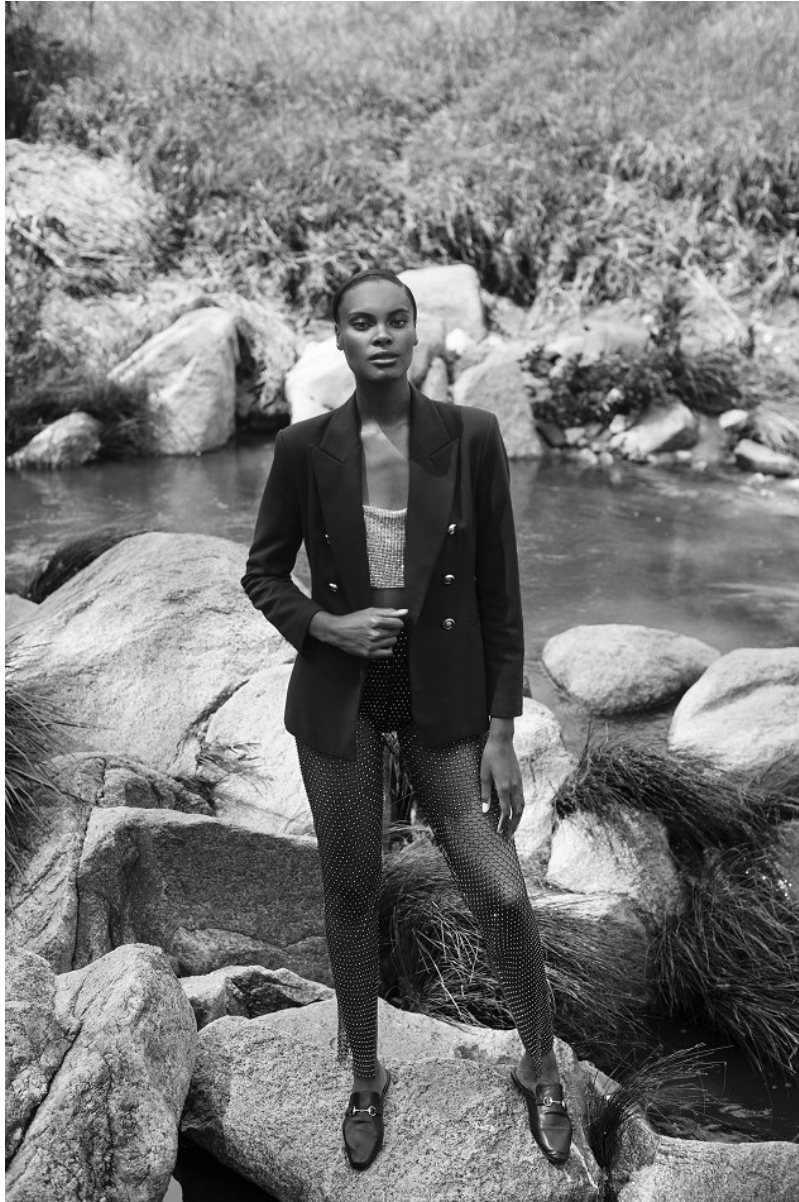

PHETOGO MOGALE

BOSS MODELS

JOHANNESBURG

Height: 179cm Bust: 79cm Waist: 63cm Hips: 93cm Shoe: 6 UK Hair: Black Eyes: Brown