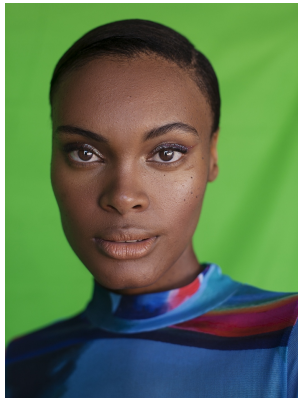

BOSS MODELS

JOHANNESBURG

PHETOGO MOGALE

Height: 179cm Bust: 79cm Waist: 63cm Hips: 93cm Shoe: 6 UK Hair: Black Eyes: Brown

BOSS MODELS

JOHANNESBURG

PHETOGO MOGALE

Height: 179cm Bust: 79cm Waist: 63cm Hips: 93cm Shoe: 6 UK Hair: Black Eyes: Brown

BOSS MODELS

JOHANNESBURG

PHETOGO MOGALE

Height: 179cm Bust: 79cm Waist: 63cm Hips: 93cm Shoe: 6 UK Hair: Black Eyes: Brown