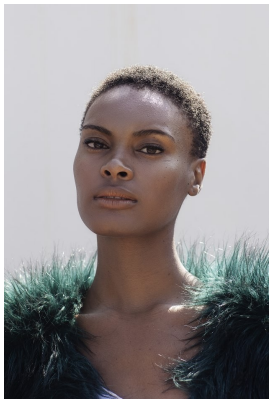

BOSS MODELS

JOHANNESBURG

PHETOGO MOGALE

Height: 179cm Bust: 79cm Waist: 63cm Hips: 93cm Shoe: 6 UK Hair: Black Eyes: Brown

BOSS MODELS

JOHANNESBURG

PHETOGO MOGALE

Height: 179cm Bust: 79cm Waist: 63cm Hips: 93cm Shoe: 6 UK Hair: Black Eyes: Brown

BOSS MODELS

JOHANNESBURG

PHETOGO MOGALE

Height: 179cm Bust: 79cm Waist: 63cm Hips: 93cm Shoe: 6 UK Hair: Black Eyes: Brown