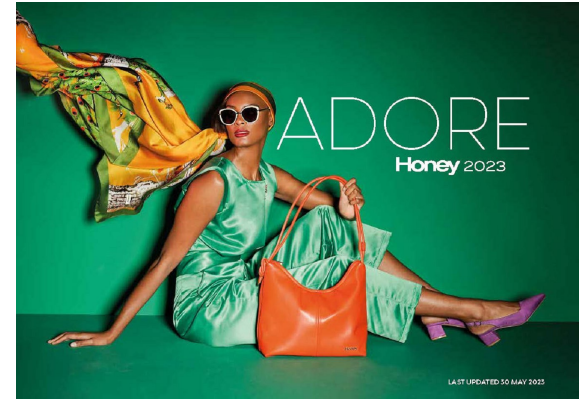

BOSS MODELS

JOHANNESBURG

PHETOGO MOGALE

Height: 179cm Bust: 79cm Waist: 63cm Hips: 93cm Shoe: 6 UK Hair: Black Eyes: Brown

BOSS MODELS

JOHANNESBURG

PHETOGO MOGALE

Height: 179cm Bust: 79cm Waist: 63cm Hips: 93cm Shoe: 6 UK Hair: Black Eyes: Brown

BOSS MODELS

JOHANNESBURG

PHETOGO MOGALE

Height: 179cm Bust: 79cm Waist: 63cm Hips: 93cm Shoe: 6 UK Hair: Black Eyes: Brown