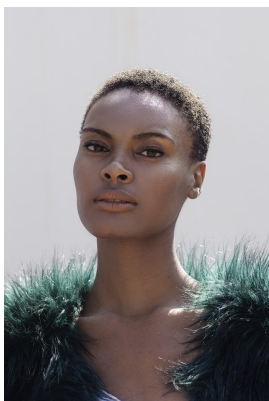

BOSS MODELS

JOHANNESBURG

PHETOGO MOGALE

Height: 179cm Bust: 79cm Waist: 63cm Hips: 93cm Shoe: 6 UK Hair: Black Eyes: Brown

BOSS MODELS

JOHANNESBURG

PHETOGO MOGALE

Height: 179cm Bust: 79cm Waist: 63cm Hips: 93cm Shoe: 6 UK Hair: Black Eyes: Brown

BOSS MODELS

JOHANNESBURG

PHETOGO MOGALE

Height: 179cm Bust: 79cm Waist: 63cm Hips: 93cm Shoe: 6 UK Hair: Black Eyes: Brown