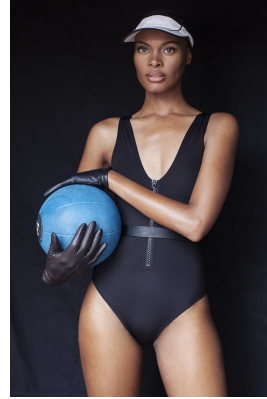

BOSS MODELS

JOHANNESBURG

PHETOGO MOGALE

Height: 179cm Bust: 79cm Waist: 63cm Hips: 93cm Shoe: 6 UK Hair: Black Eyes: Brown

BOSS MODELS

JOHANNESBURG

PHETOGO MOGALE

Height: 179cm Bust: 79cm Waist: 63cm Hips: 93cm Shoe: 6 UK Hair: Black Eyes: Brown

BOSS MODELS

JOHANNESBURG

PHETOGO MOGALE

Height: 179cm Bust: 79cm Waist: 63cm Hips: 93cm Shoe: 6 UK Hair: Black Eyes: Brown