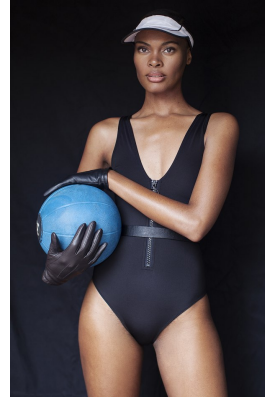

BOSS MODELS

JOHANNESBURG

PHETOGO MOGALE

Height: 179cm Bust: 79cm Waist: 63cm Hips: 93cm Shoe: 6 UK Hair: Black Eyes: Brown

BOSS MODELS

JOHANNESBURG

PHETOGO MOGALE

Height: 179cm Bust: 79cm Waist: 63cm Hips: 93cm Shoe: 6 UK Hair: Black Eyes: Brown

BOSS MODELS

JOHANNESBURG

PHETOGO MOGALE

Height: 179cm Bust: 79cm Waist: 63cm Hips: 93cm Shoe: 6 UK Hair: Black Eyes: Brown