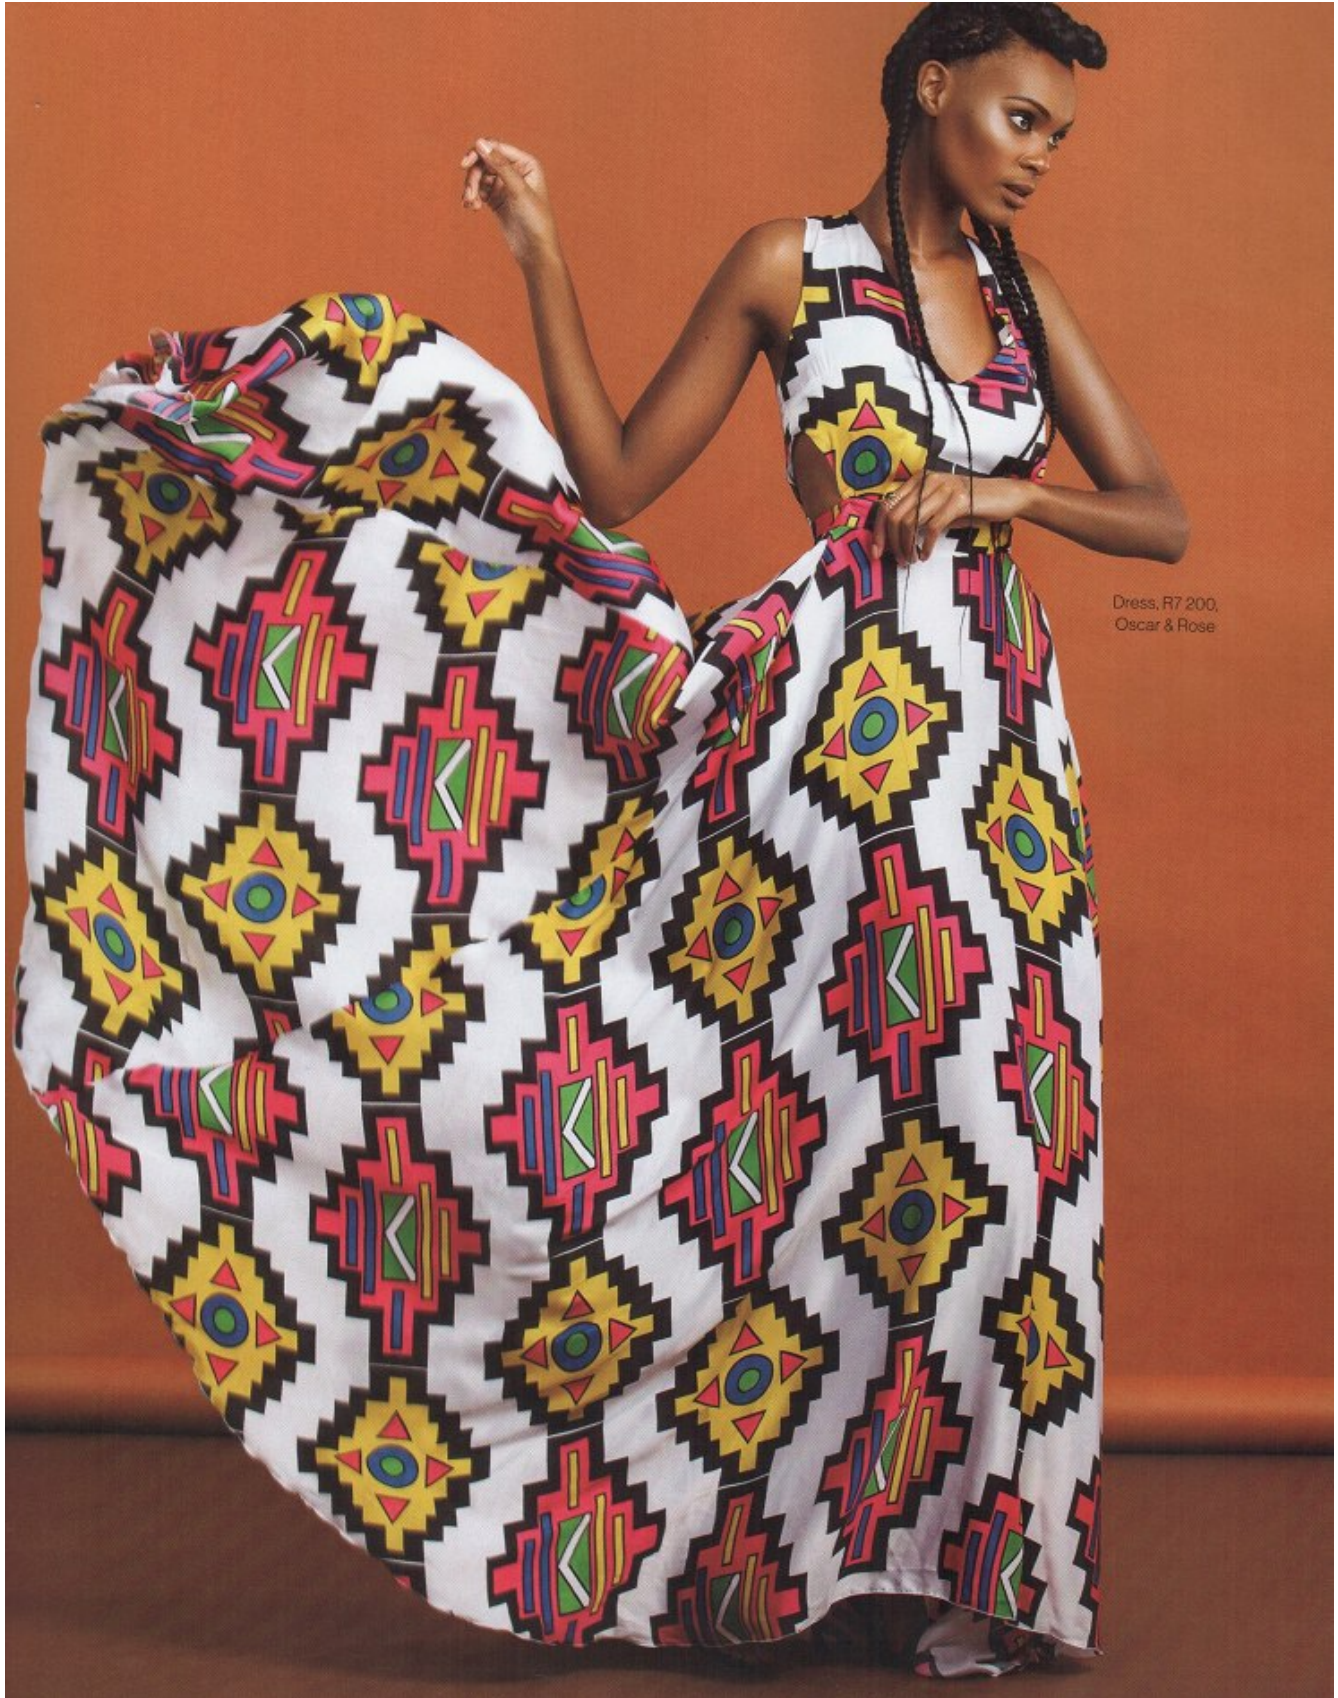

BOSS MODELS

JOHANNESBURG

Dress, R7 200,
Oscar & Rose

PHETOGO MOGALE

Height: 179cm Bust: 79cm Waist: 63cm Hips: 93cm Shoe: 6 UK Hair: Black Eyes: Brown

BOSS MODELS

JOHANNESBURG

Fashion