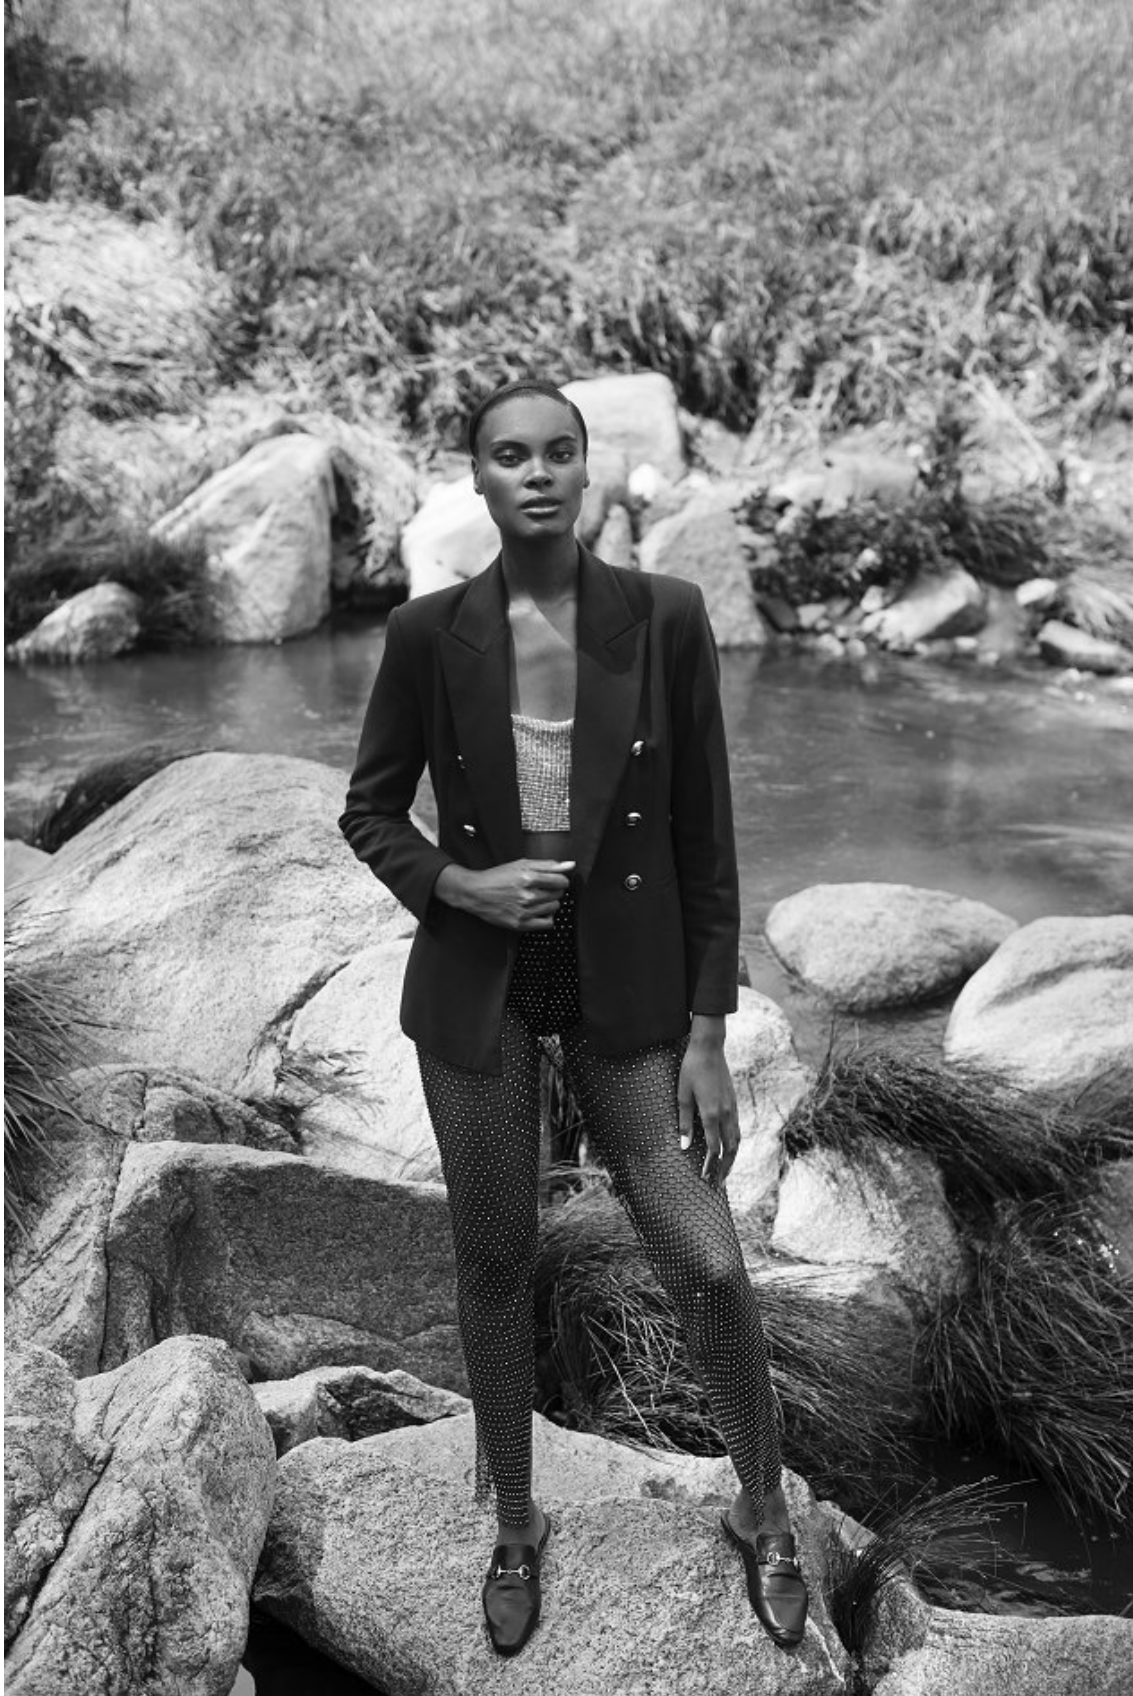

BOSS MODELS

JOHANNESBURG

PHETOGO MOGALE

Height: 179cm Bust: 79cm Waist: 63cm Hips: 93cm Shoe: 6 UK Hair: Black Eyes: Brown