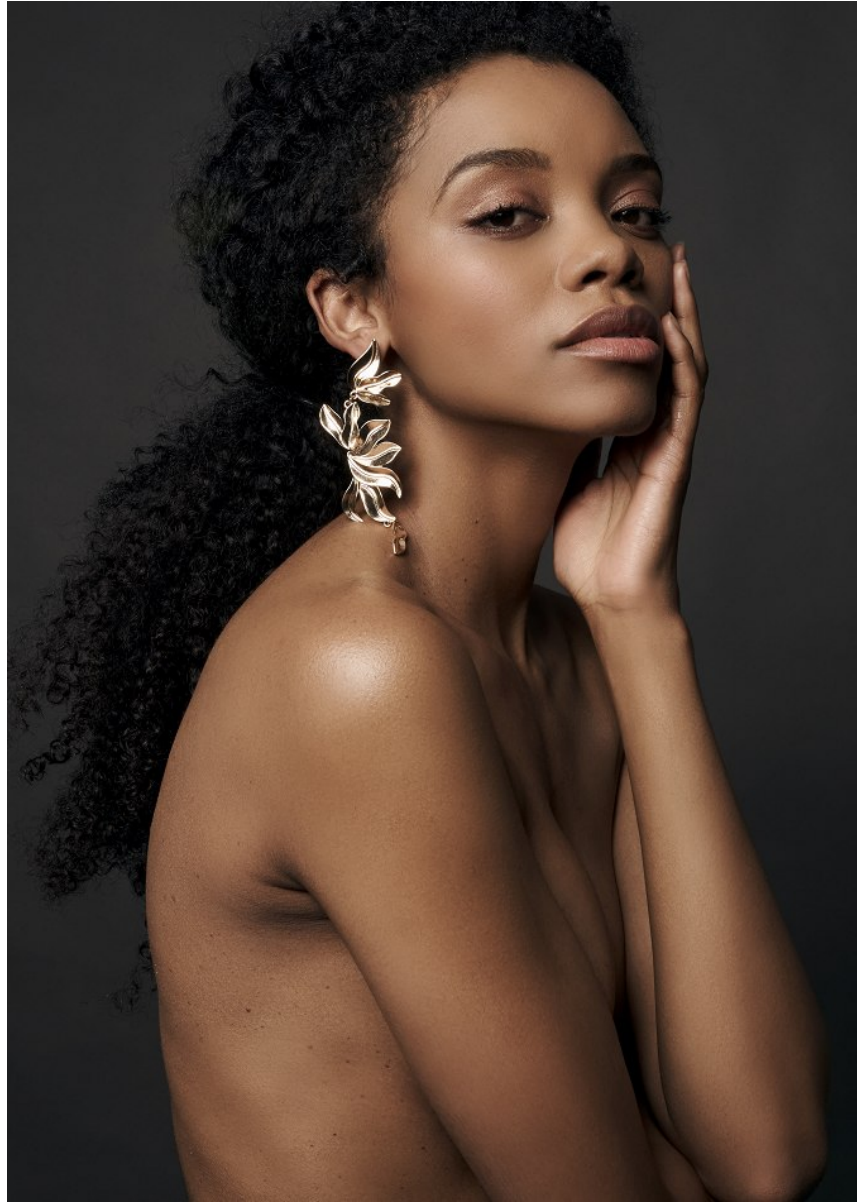

BOSS MODELS

JOHANNESBURG

JEREMEESE JAFTA

Height: 173cm Bust: 75cm Waist: 63cm Hips: 97cm Shoe: 6 UK Hair: Brown Eyes: Brown

BOSS MODELS

JOHANNESBURG

JEREMEESE JAFTA

Height: 173cm Bust: 75cm Waist: 63cm Hips: 97cm Shoe: 6 UK Hair: Brown Eyes: Brown