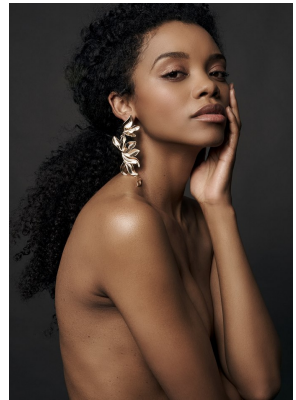

BOSS MODELS

JOHANNESBURG

JEREMEESA JAFTA

Height: 173cm Bust: 75cm Waist: 63cm Hips: 97cm Shoe: 6 UK Hair: Brown Eyes: Brown

BOSS MODELS

JOHANNESBURG

JEREMEESE JAFTA

Height: 173cm Bust: 75cm Waist: 63cm Hips: 97cm Shoe: 6 UK Hair: Brown Eyes: Brown

BOSS MODELS

JOHANNESBURG

JEREMEESE JAFTA

Height: 173cm Bust: 75cm Waist: 63cm Hips: 97cm Shoe: 6 UK Hair: Brown Eyes: Brown