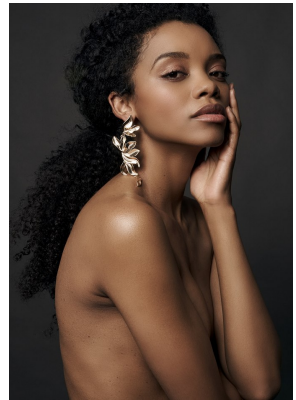

BOSS MODELS

JOHANNESBURG

JEREMEESE JAFTA

Height: 173cm Bust: 75cm Waist: 63cm Hips: 97cm Shoe: 6 UK Hair: Brown Eyes: Brown