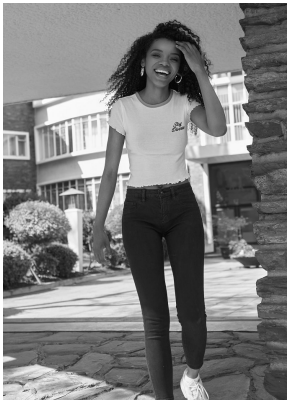

BOSS MODELS

JOHANNESBURG

JEREMEESE JAFTA

Height: 173cm Bust: 75cm Waist: 63cm Hips: 97cm Shoe: 6 UK Hair: Brown Eyes: Brown