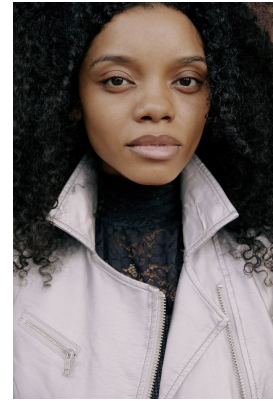

BOSS MODELS

JOHANNESBURG

JEREMEESA JAFTA

Height: 173cm Bust: 75cm Waist: 63cm Hips: 97cm Shoe: 6 UK Hair: Brown Eyes: Brown

BOSS MODELS

JOHANNESBURG

JEREMEESE JAFTA

Height: 173cm Bust: 75cm Waist: 63cm Hips: 97cm Shoe: 6 UK Hair: Brown Eyes: Brown

BOSS MODELS

JOHANNESBURG

JEREMEESE JAFTA

Height: 173cm Bust: 75cm Waist: 63cm Hips: 97cm Shoe: 6 UK Hair: Brown Eyes: Brown