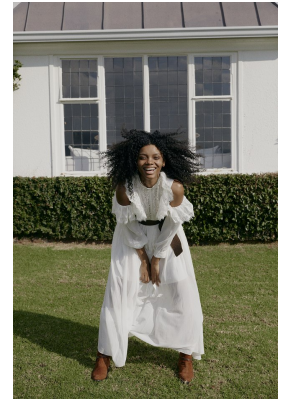

BOSS MODELS

JOHANNESBURG

JEREMEESA JAFTA

Height: 173cm Bust: 75cm Waist: 63cm Hips: 97cm Shoe: 6 UK Hair: Brown Eyes: Brown

BOSS MODELS

JOHANNESBURG

JEREMEESE JAFTA

Height: 173cm Bust: 75cm Waist: 63cm Hips: 97cm Shoe: 6 UK Hair: Brown Eyes: Brown

BOSS MODELS

JOHANNESBURG

JEREMEESE JAFTA

Height: 173cm Bust: 75cm Waist: 63cm Hips: 97cm Shoe: 6 UK Hair: Brown Eyes: Brown