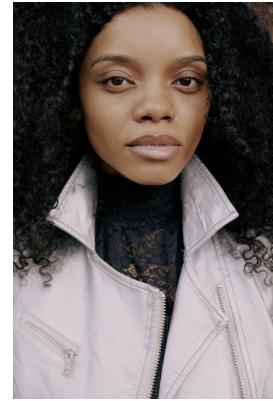

BOSS MODELS

JOHANNESBURG

JEREMEESE JAFTA

Height: 173cm Bust: 75cm Waist: 63cm Hips: 97cm Shoe: 6 UK Hair: Brown Eyes: Brown