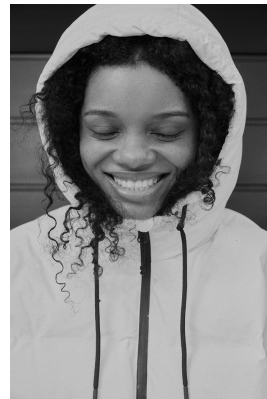

BOSS MODELS

JOHANNESBURG

JEREMEESA JAFTA

Height: 173cm Bust: 75cm Waist: 63cm Hips: 97cm Shoe: 6 UK Hair: Brown Eyes: Brown

BOSS MODELS

JOHANNESBURG

JEREMEESE JAFTA

Height: 173cm Bust: 75cm Waist: 63cm Hips: 97cm Shoe: 6 UK Hair: Brown Eyes: Brown

BOSS MODELS

JOHANNESBURG

JEREMEESE JAFTA

Height: 173cm Bust: 75cm Waist: 63cm Hips: 97cm Shoe: 6 UK Hair: Brown Eyes: Brown