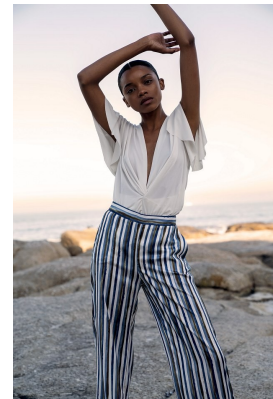

BOSS MODELS

JOHANNESBURG

JEREMEESA JAFTA

Height: 173cm Bust: 75cm Waist: 63cm Hips: 97cm Shoe: 6 UK Hair: Brown Eyes: Brown

BOSS MODELS

JOHANNESBURG

JEREMEESE JAFTA

Height: 173cm Bust: 75cm Waist: 63cm Hips: 97cm Shoe: 6 UK Hair: Brown Eyes: Brown

BOSS MODELS

JOHANNESBURG

JEREMEESE JAFTA

Height: 173cm Bust: 75cm Waist: 63cm Hips: 97cm Shoe: 6 UK Hair: Brown Eyes: Brown