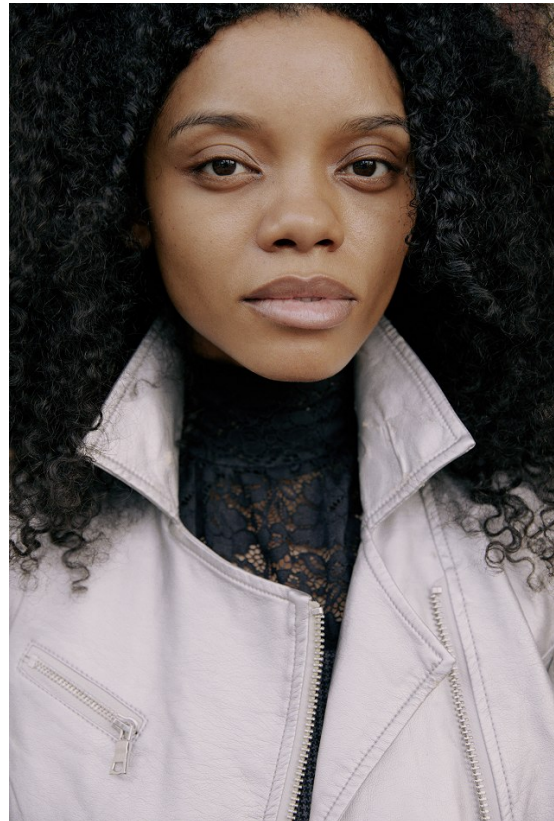

BOSS MODELS

JOHANNESBURG

JEREMEESE JAFTA

Height: 173cm Bust: 75cm Waist: 63cm Hips: 97cm Shoe: 6 UK Hair: Brown Eyes: Brown

BOSS MODELS

JOHANNESBURG

JEREMEESE JAFTA

Height: 173cm Bust: 75cm Waist: 63cm Hips: 97cm Shoe: 6 UK Hair: Brown Eyes: Brown