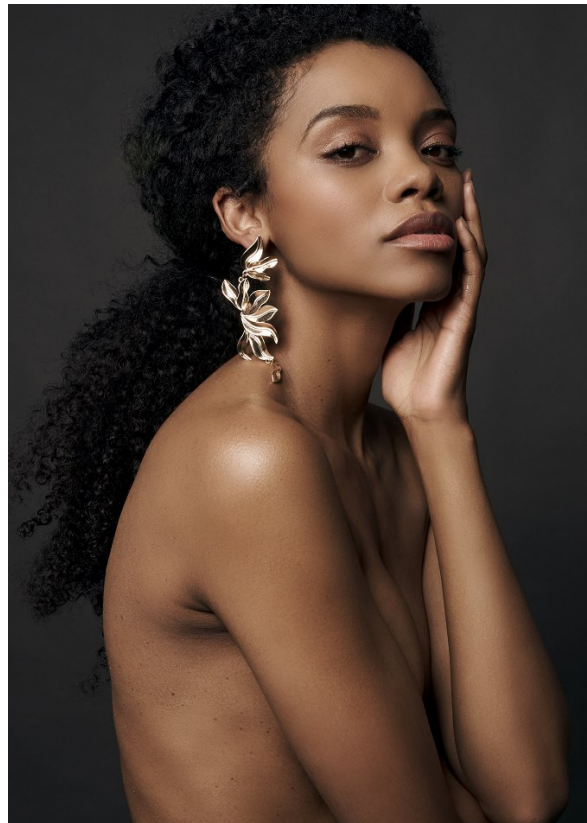

BOSS MODELS

JOHANNESBURG

JEREMEESE JAFTA

Height: 173cm Bust: 75cm Waist: 63cm Hips: 97cm Shoe: 6 UK Hair: Brown Eyes: Brown

BOSS MODELS

JOHANNESBURG

JEREMEESE JAFTA

Height: 173cm Bust: 75cm Waist: 63cm Hips: 97cm Shoe: 6 UK Hair: Brown Eyes: Brown