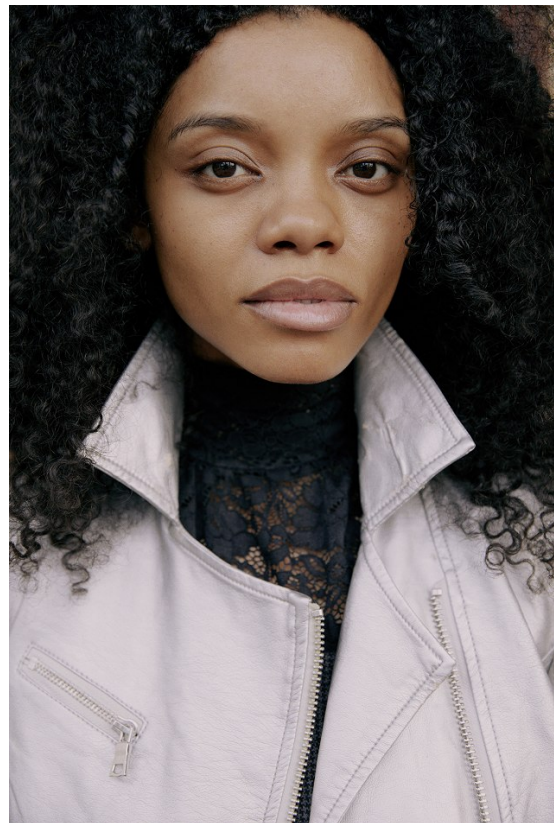

BOSS MODELS

JOHANNESBURG

JEREMEESE JAFTA

Height: 173cm Bust: 75cm Waist: 63cm Hips: 97cm Shoe: 6 UK Hair: Brown Eyes: Brown

BOSS MODELS

JOHANNESBURG

JEREMEESE JAFTA

Height: 173cm Bust: 75cm Waist: 63cm Hips: 97cm Shoe: 6 UK Hair: Brown Eyes: Brown