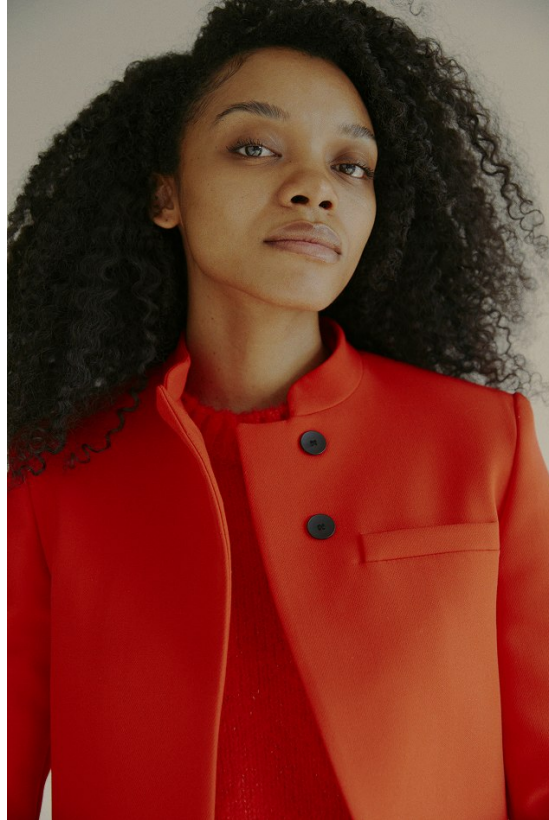

BOSS MODELS

JOHANNESBURG

JEREMEESE JAFTA

Height: 173cm Bust: 75cm Waist: 63cm Hips: 97cm Shoe: 6 UK Hair: Brown Eyes: Brown

BOSS MODELS

JOHANNESBURG

JEREMEESE JAFTA

Height: 173cm Bust: 75cm Waist: 63cm Hips: 97cm Shoe: 6 UK Hair: Brown Eyes: Brown