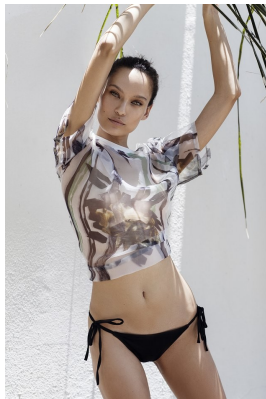

BOSS MODELS

JOHANNESBURG

LOREN JENNEKER

Height: 175cm Bust: 83cm Waist: 67cm Hips: 94cm Shoe: 7 UK Hair: Brown Eyes: Green

BOSS MODELS

JOHANNESBURG

THE LIGHT BLUE HUES EDIT

LOREN JENNEKER

Height: 175cm Bust: 83cm Waist: 67cm Hips: 94cm Shoe: 7 UK Hair: Brown Eyes: Green