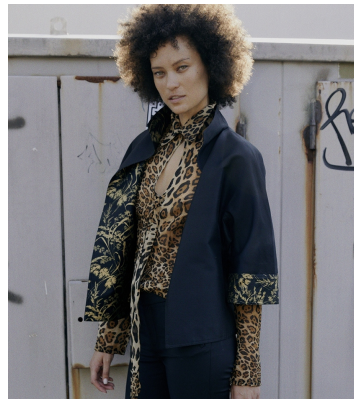

BOSS MODELS

JOHANNESBURG

LOREN JENNEKER

Height: 175cm Bust: 83cm Waist: 67cm Hips: 94cm Shoe: 7 UK Hair: Brown Eyes: Green

BOSS MODELS

JOHANNESBURG

THE LIGHT BLUE HUES EDIT

LOREN JENNEKER

Height: 175cm Bust: 83cm Waist: 67cm Hips: 94cm Shoe: 7 UK Hair: Brown Eyes: Green