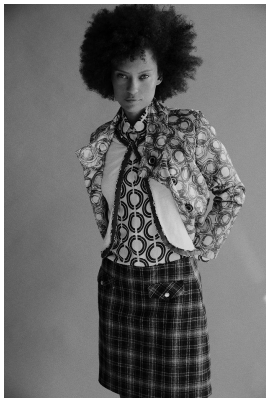

BOSS MODELS

JOHANNESBURG

LOREN JENNEKER

Height: 175cm Bust: 83cm Waist: 67cm Hips: 94cm Shoe: 7 UK Hair: Brown Eyes: Green

BOSS MODELS

JOHANNESBURG

THE LIGHT BLUE HUES EDIT

LOREN JENNEKER

Height: 175cm Bust: 83cm Waist: 67cm Hips: 94cm Shoe: 7 UK Hair: Brown Eyes: Green