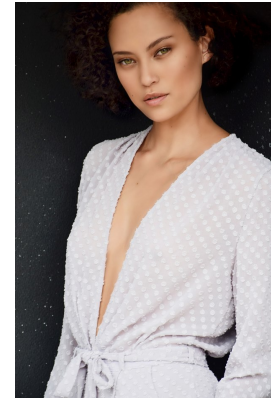

BOSS MODELS

JOHANNESBURG

LOREN JENNEKER

Height: 175cm Bust: 83cm Waist: 67cm Hips: 94cm Shoe: 7 UK Hair: Brown Eyes: Green

BOSS MODELS

JOHANNESBURG

THE LIGHT BLUE HUES EDIT

LOREN JENNEKER

Height: 175cm Bust: 83cm Waist: 67cm Hips: 94cm Shoe: 7 UK Hair: Brown Eyes: Green