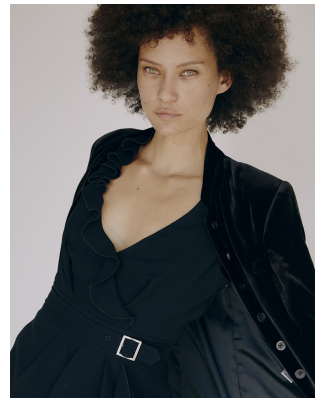

BOSS MODELS

JOHANNESBURG

LOREN JENNEKER

Height: 175cm Bust: 83cm Waist: 67cm Hips: 94cm Shoe: 7 UK Hair: Brown Eyes: Green

BOSS MODELS

JOHANNESBURG

THE LIGHT BLUE HUES EDIT

LOREN JENNEKER

Height: 175cm Bust: 83cm Waist: 67cm Hips: 94cm Shoe: 7 UK Hair: Brown Eyes: Green