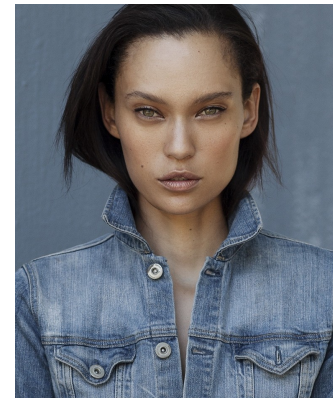

BOSS MODELS

JOHANNESBURG

LOREN JENNEKER

Height: 175cm Bust: 83cm Waist: 67cm Hips: 94cm Shoe: 7 UK Hair: Brown Eyes: Green

BOSS MODELS

JOHANNESBURG

THE LIGHT BLUE HUES EDIT

LOREN JENNEKER

Height: 175cm Bust: 83cm Waist: 67cm Hips: 94cm Shoe: 7 UK Hair: Brown Eyes: Green