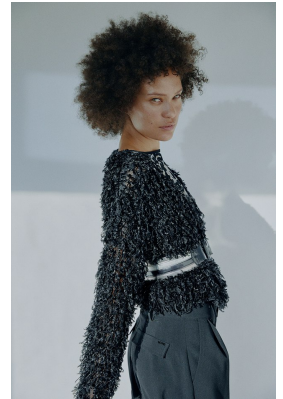

BOSS MODELS

JOHANNESBURG

LOREN JENNEKER

Height: 175cm Bust: 83cm Waist: 67cm Hips: 94cm Shoe: 7 UK Hair: Brown Eyes: Green

BOSS MODELS

JOHANNESBURG

THE LIGHT BLUE HUES EDIT

LOREN JENNEKER

Height: 175cm Bust: 83cm Waist: 67cm Hips: 94cm Shoe: 7 UK Hair: Brown Eyes: Green