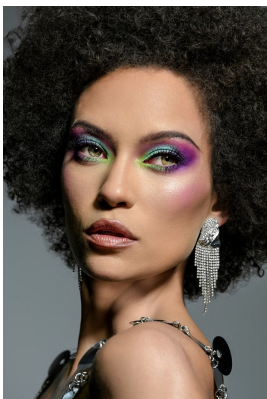

BOSS MODELS

JOHANNESBURG

LOREN JENNEKER

Height: 175cm Bust: 83cm Waist: 67cm Hips: 94cm Shoe: 7 UK Hair: Brown Eyes: Green

BOSS MODELS

JOHANNESBURG

THE LIGHT BLUE HUES EDIT

LOREN JENNEKER

Height: 175cm Bust: 83cm Waist: 67cm Hips: 94cm Shoe: 7 UK Hair: Brown Eyes: Green