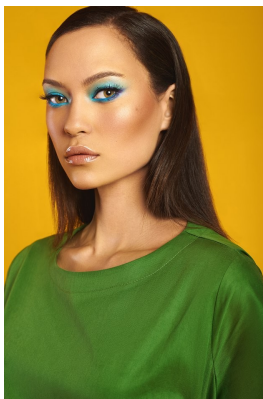

BOSS MODELS

JOHANNESBURG

LOREN JENNEKER

Height: 175cm Bust: 83cm Waist: 67cm Hips: 94cm Shoe: 7 UK Hair: Brown Eyes: Green

BOSS MODELS

JOHANNESBURG

THE LIGHT BLUE HUES EDIT

LOREN JENNEKER

Height: 175cm Bust: 83cm Waist: 67cm Hips: 94cm Shoe: 7 UK Hair: Brown Eyes: Green