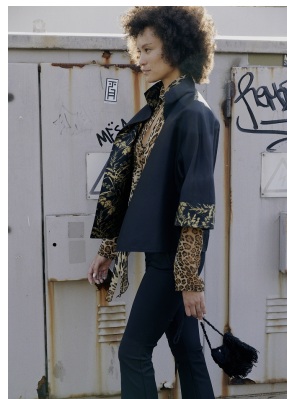

BOSS MODELS

JOHANNESBURG

LOREN JENNEKER

Height: 175cm Bust: 83cm Waist: 67cm Hips: 94cm Shoe: 7 UK Hair: Brown Eyes: Green

BOSS MODELS

JOHANNESBURG

THE LIGHT BLUE HUES EDIT

LOREN JENNEKER

Height: 175cm Bust: 83cm Waist: 67cm Hips: 94cm Shoe: 7 UK Hair: Brown Eyes: Green