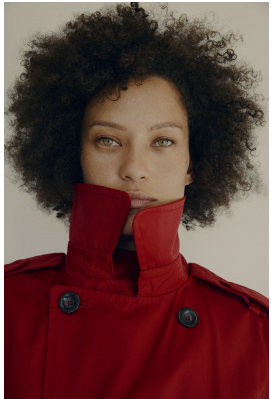

BOSS MODELS

JOHANNESBURG

LOREN JENNEKER

Height: 175cm Bust: 83cm Waist: 67cm Hips: 94cm Shoe: 7 UK Hair: Brown Eyes: Green

BOSS MODELS

JOHANNESBURG

THE LIGHT BLUE HUES EDIT

LOREN JENNEKER

Height: 175cm Bust: 83cm Waist: 67cm Hips: 94cm Shoe: 7 UK Hair: Brown Eyes: Green