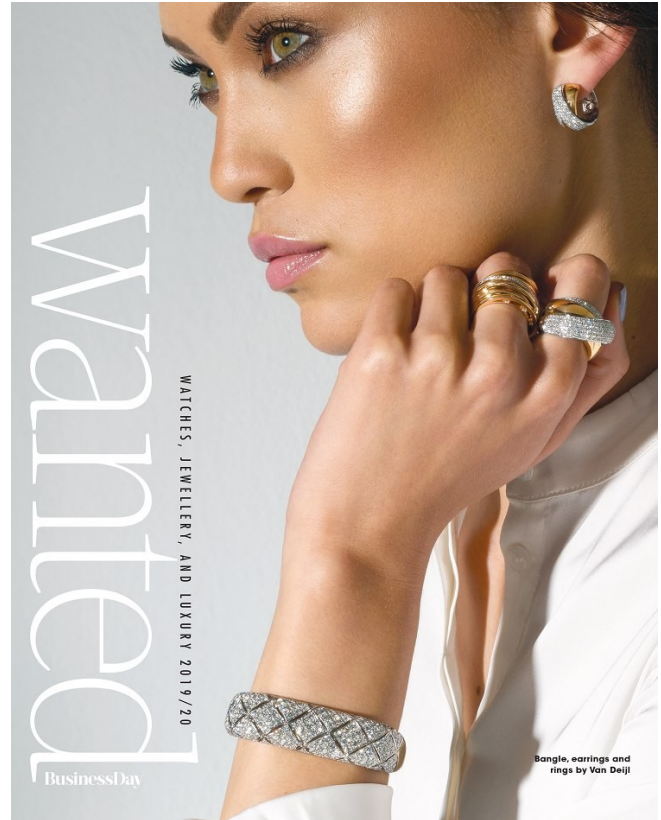

BOSS MODELS

JOHANNESBURG

LOREN JENNEKER

Height: 175cm Bust: 83cm Waist: 67cm Hips: 94cm Shoe: 7 UK Hair: Brown Eyes: Green

BOSS MODELS

JOHANNESBURG

LOREN JENNEKER

Height: 175cm Bust: 83cm Waist: 67cm Hips: 94cm Shoe: 7 UK Hair: Brown Eyes: Green