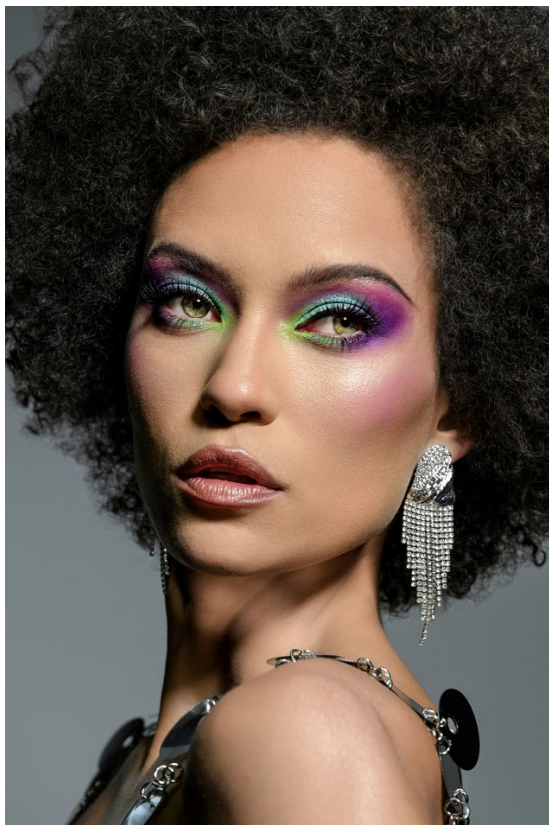

BOSS MODELS

JOHANNESBURG

THE LIGHT BLUE HUES EDIT

LOREN JENNEKER

Height: 175cm Bust: 83cm Waist: 67cm Hips: 94cm Shoe: 7 UK Hair: Brown Eyes: Green