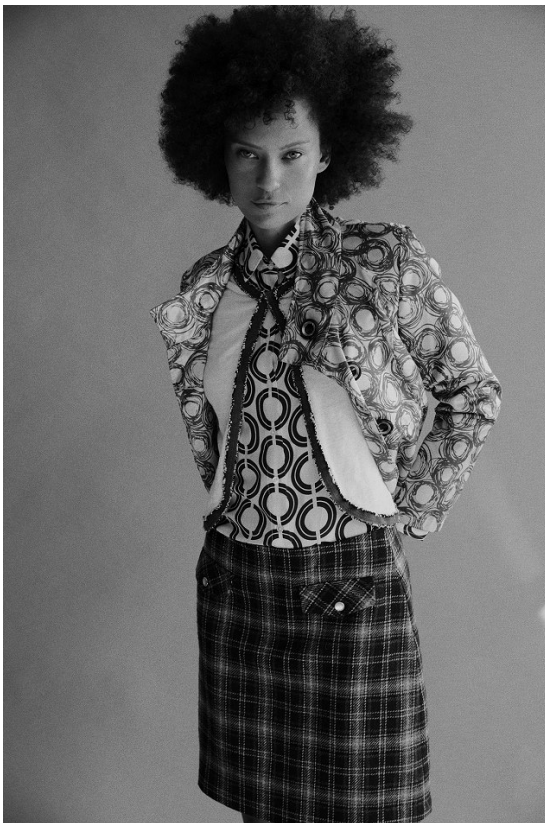

BOSS MODELS

JOHANNESBURG

LOREN JENNEKER

Height: 175cm Bust: 83cm Waist: 67cm Hips: 94cm Shoe: 7 UK Hair: Brown Eyes: Green

BOSS MODELS

JOHANNESBURG

LOREN JENNEKER

Height: 175cm Bust: 83cm Waist: 67cm Hips: 94cm Shoe: 7 UK Hair: Brown Eyes: Green

BOSS MODELS

JOHANNESBURG

LOREN JENNEKER

Height: 175cm Bust: 83cm Waist: 67cm Hips: 94cm Shoe: 7 UK Hair: Brown Eyes: Green

BOSS MODELS

JOHANNESBURG

THE LIGHT BLUE HUES EDIT

We're feeling fresh and getting ready for the summer holidays.