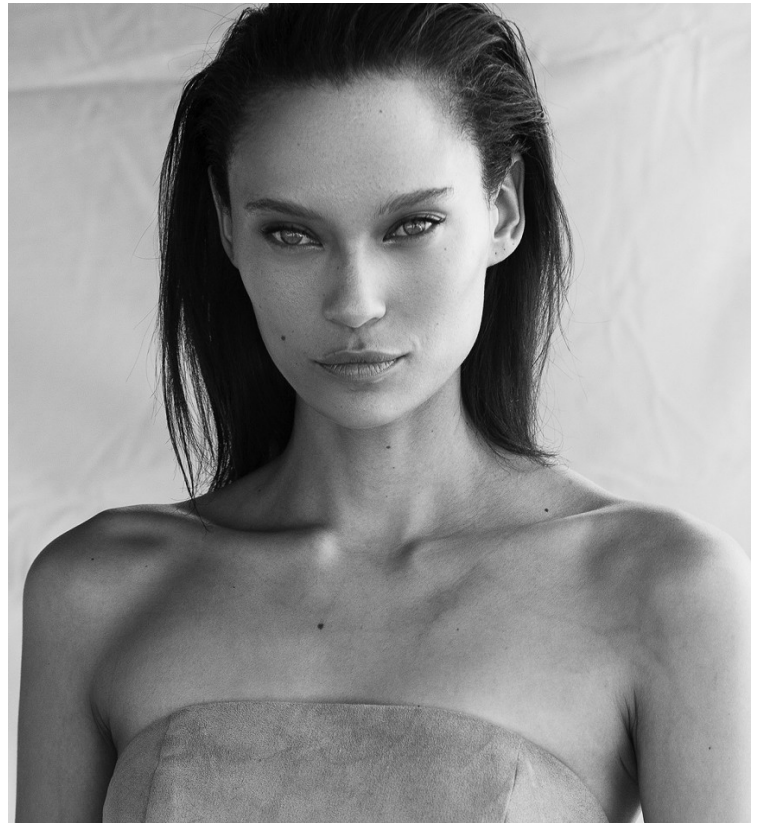

BOSS MODELS

JOHANNESBURG

LOREN JENNEKER

Height: 175cm Bust: 83cm Waist: 67cm Hips: 94cm Shoe: 7 UK Hair: Brown Eyes: Green