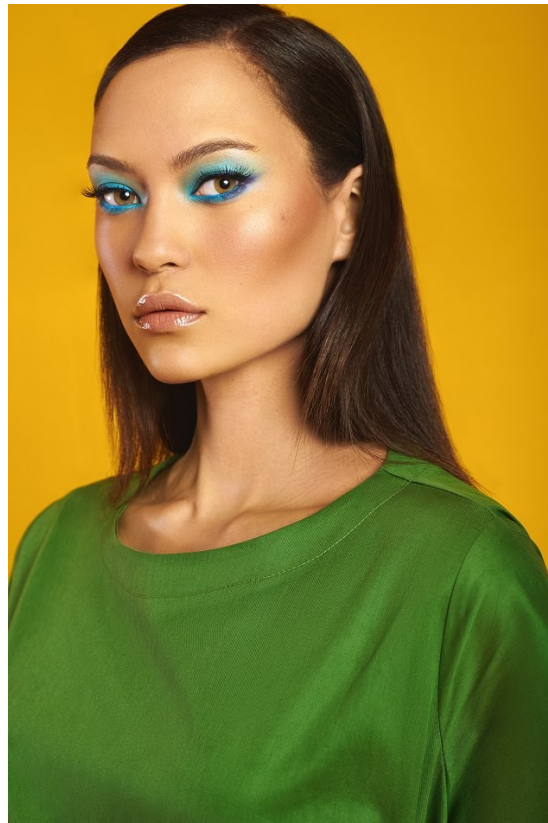

BOSS MODELS

JOHANNESBURG

THE LIGHT BLUE HUES EDIT

LOREN JENNEKER

Height: 175cm Bust: 83cm Waist: 67cm Hips: 94cm Shoe: 7 UK Hair: Brown Eyes: Green