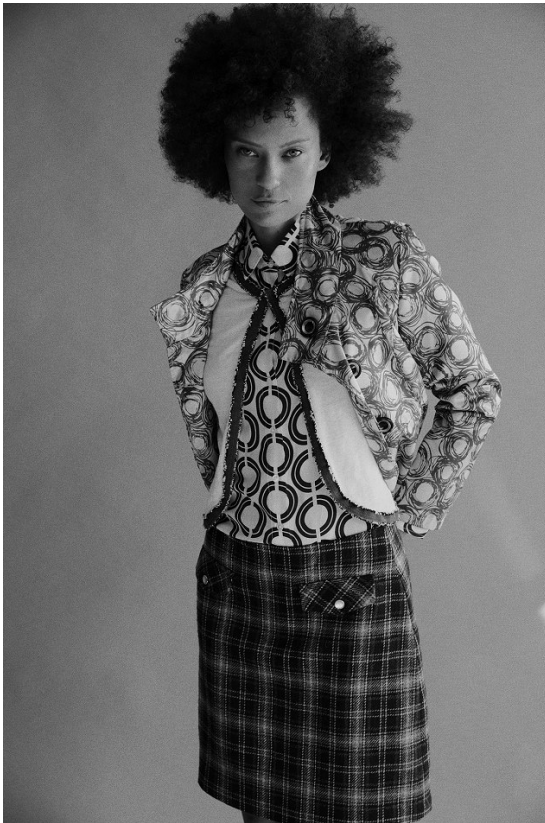

BOSS MODELS

JOHANNESBURG

LOREN JENNEKER

Height: 175cm Bust: 83cm Waist: 67cm Hips: 94cm Shoe: 7 UK Hair: Brown Eyes: Green

BOSS MODELS

JOHANNESBURG

LOREN JENNEKER

Height: 175cm Bust: 83cm Waist: 67cm Hips: 94cm Shoe: 7 UK Hair: Brown Eyes: Green