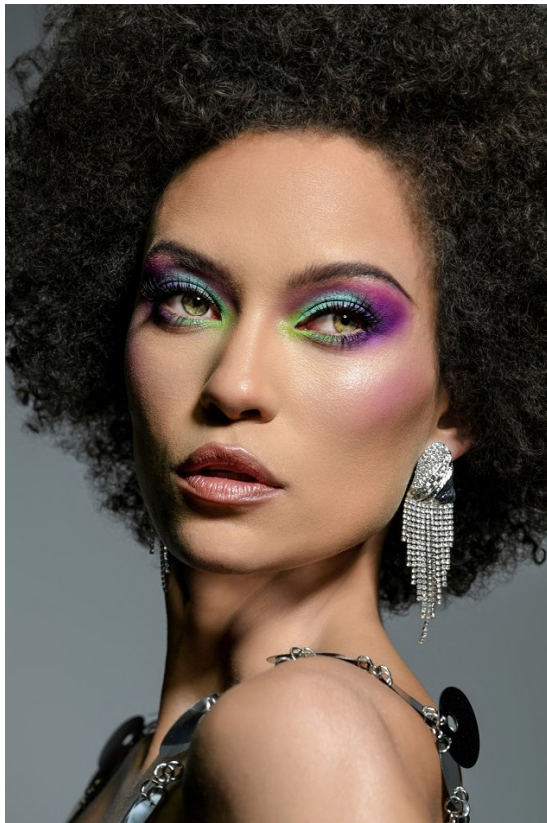

BOSS MODELS

JOHANNESBURG

THE LIGHT BLUE HUES EDIT

LOREN JENNEKER

Height: 175cm Bust: 83cm Waist: 67cm Hips: 94cm Shoe: 7 UK Hair: Brown Eyes: Green