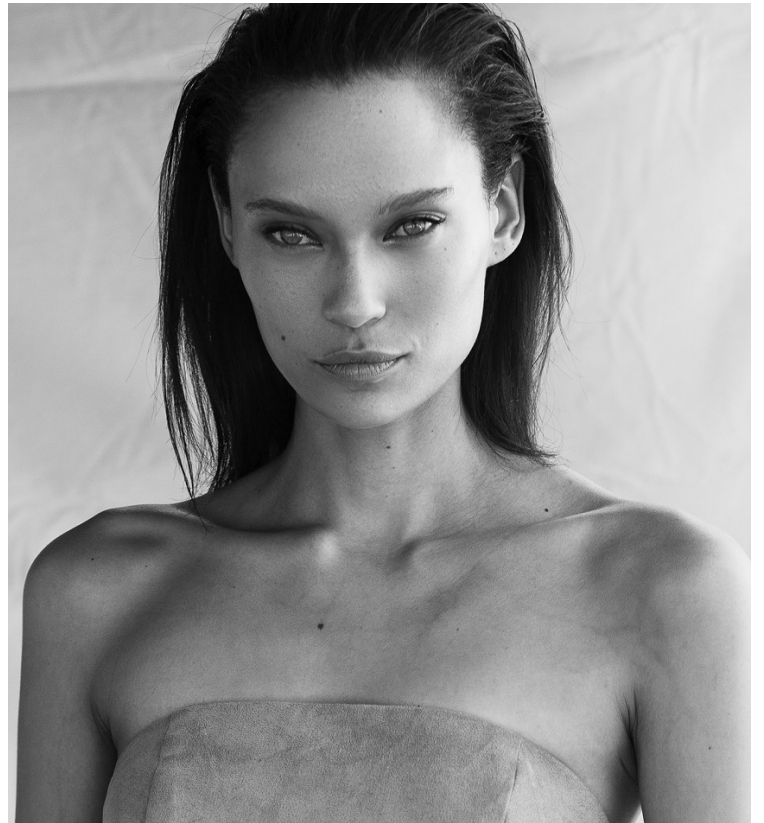

BOSS MODELS

JOHANNESBURG

LOREN JENNEKER

Height: 175cm Bust: 83cm Waist: 67cm Hips: 94cm Shoe: 7 UK Hair: Brown Eyes: Green