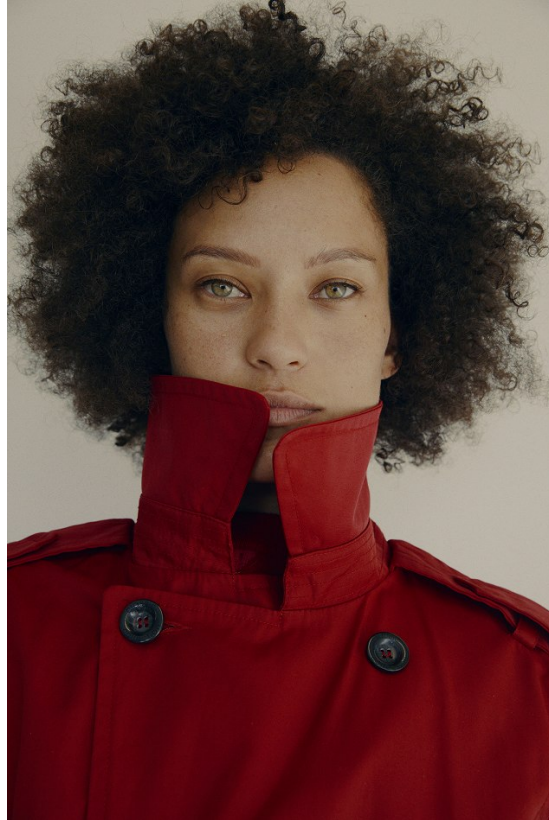

BOSS MODELS

JOHANNESBURG

LOREN JENNEKER

Height: 175cm Bust: 83cm Waist: 67cm Hips: 94cm Shoe: 7 UK Hair: Brown Eyes: Green

BOSS MODELS

JOHANNESBURG

LOREN JENNEKER

Height: 175cm Bust: 83cm Waist: 67cm Hips: 94cm Shoe: 7 UK Hair: Brown Eyes: Green