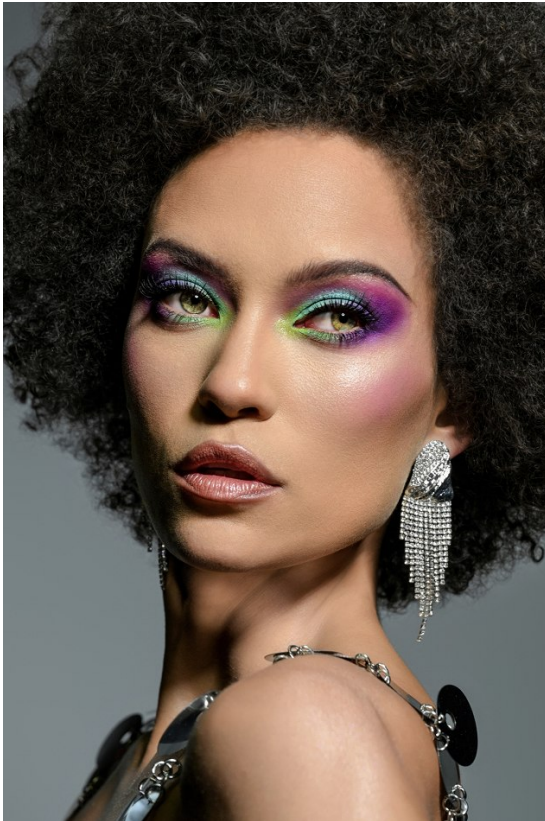

BOSS MODELS

JOHANNESBURG

THE LIGHT BLUE HUES EDIT

LOREN JENNEKER

Height: 175cm Bust: 83cm Waist: 67cm Hips: 94cm Shoe: 7 UK Hair: Brown Eyes: Green