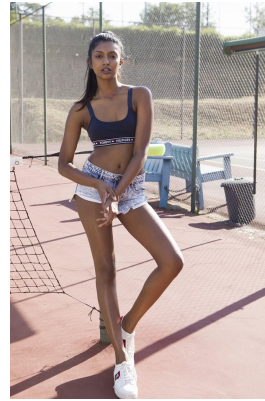

## BRYONI GOVENDER

Height: 175cm Bust: 81cm Waist: 58cm Hips: 88cm Shoe: 6 UK Hair: Brown Eyes: Brown