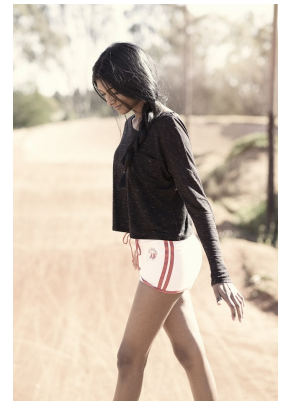

## BRYONI GOVENDER

Height: 175cm Bust: 81cm Waist: 58cm Hips: 88cm Shoe: 6 UK Hair: Brown Eyes: Brown