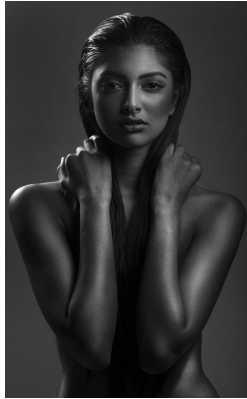

BOSS MODELS

JOHANNESBURG

BRYONI GOVENDER

Height: 175cm Bust: 81cm Waist: 58cm Hips: 88cm Shoe: 6 UK Hair: Brown Eyes: Brown