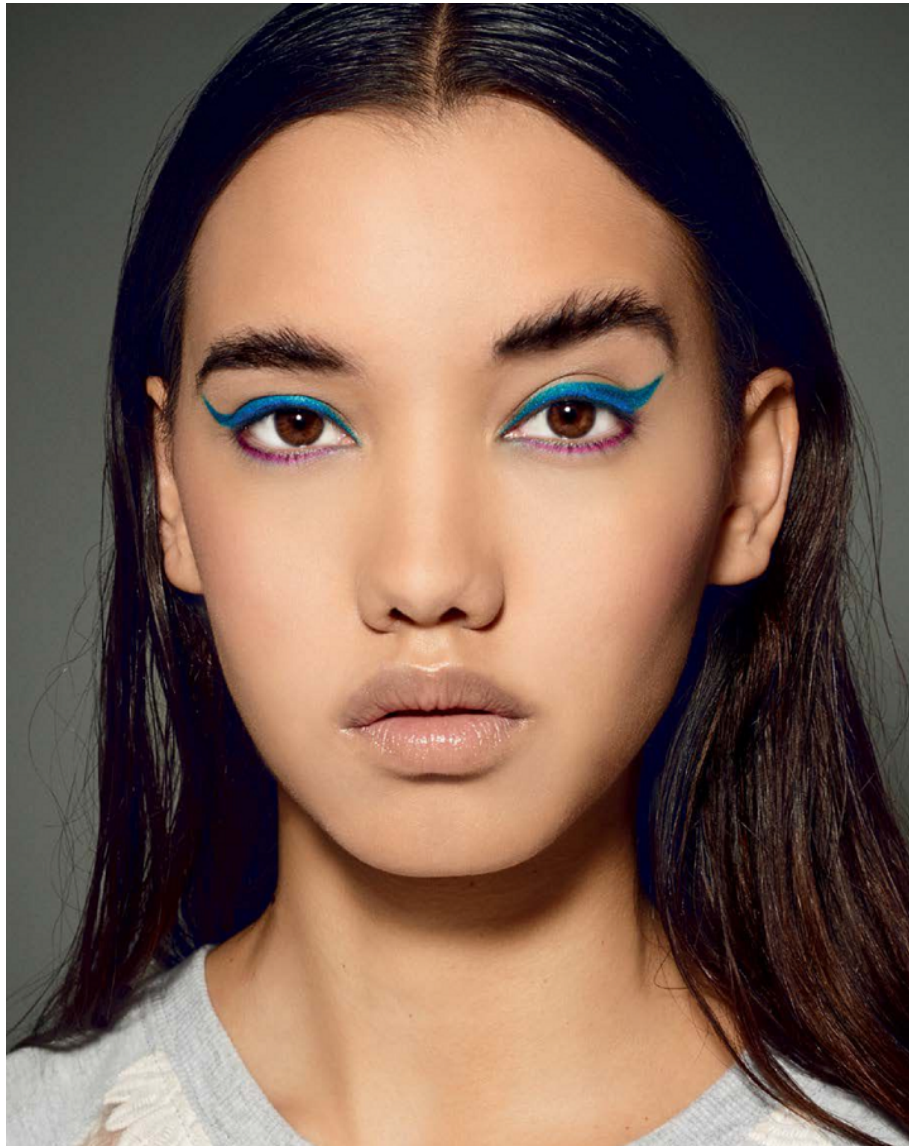

BOSS MODELS

JOHANNESBURG

KELLY BEN

Height: 176cm Bust: 83cm Waist: 70cm Hips: 90cm Shoe: 5 UK Hair: Brown Eyes: Brown

BOSS MODELS

JOHANNESBURG

KELLY BEN

Height: 176cm Bust: 83cm Waist: 70cm Hips: 90cm Shoe: 5 UK Hair: Brown Eyes: Brown