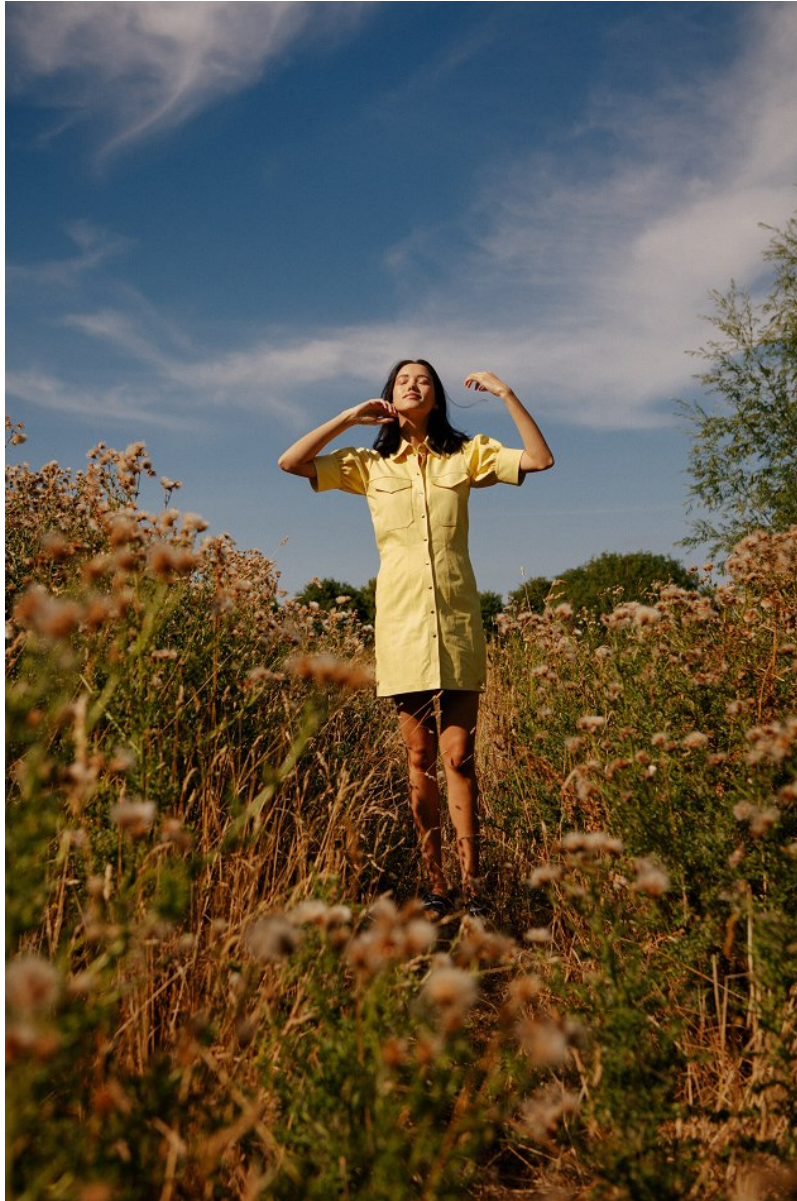

KELLY BEN

BOSS MODELS

JOHANNESBURG

Height: 176cm Bust: 83cm Waist: 70cm Hips: 90cm Shoe: 5 UK Hair: Brown Eyes: Brown