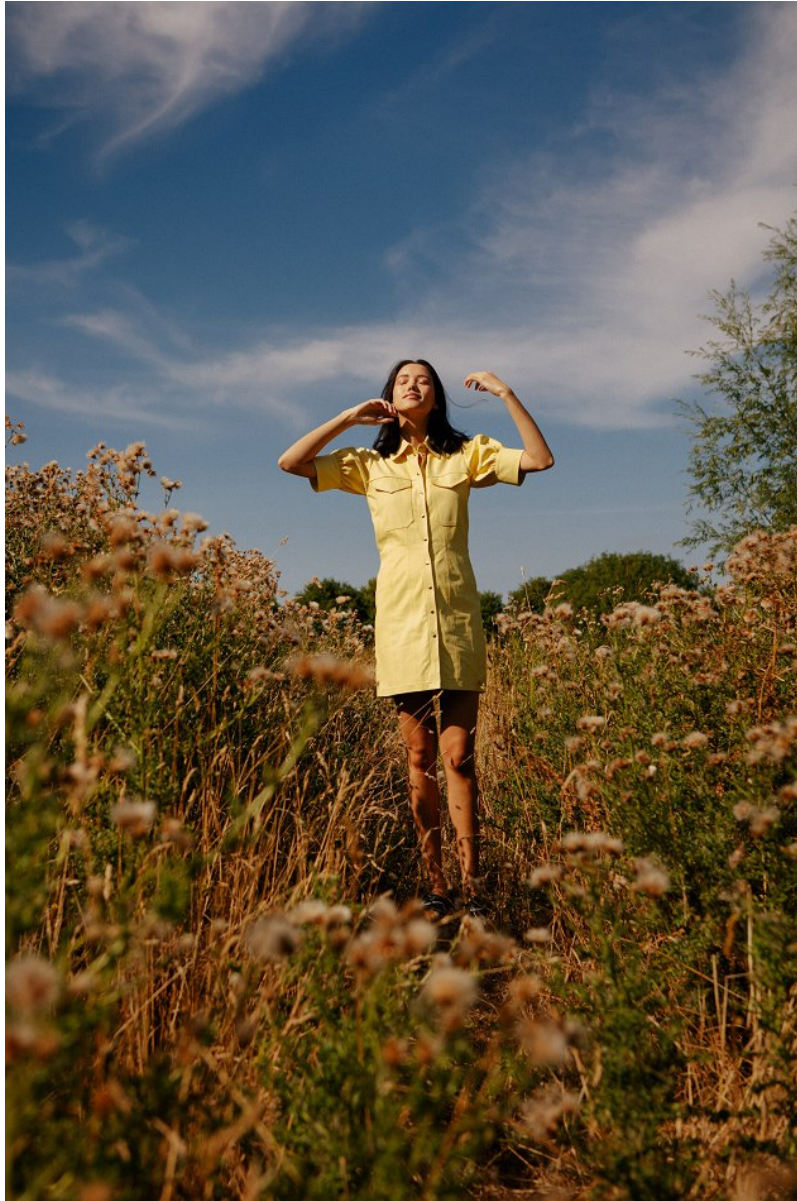

KELLY BEN

BOSS MODELS

JOHANNESBURG

Height: 176cm Bust: 83cm Waist: 63cm Hips: 90cm Shoe: 5 UK Hair: Brown Eyes: Brown