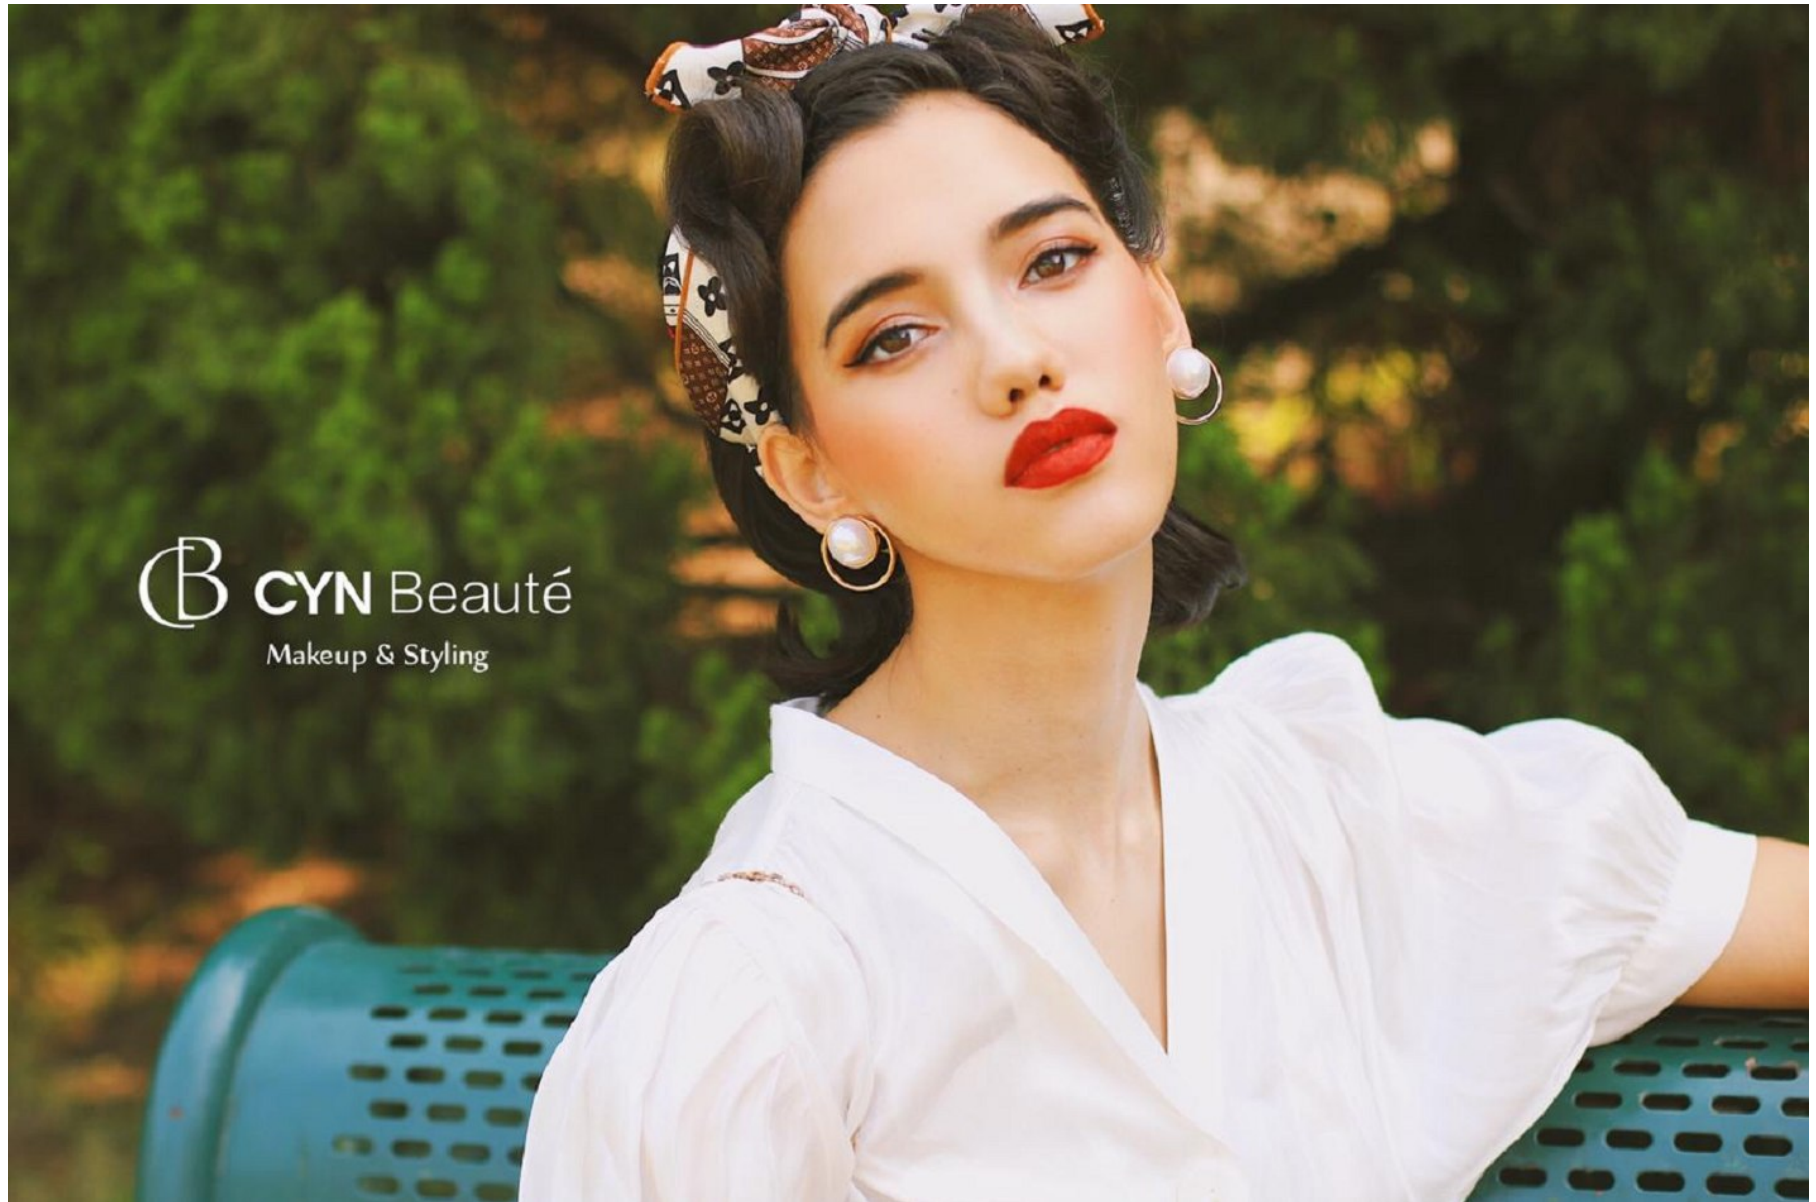

BOSS MODELS

JOHANNESBURG

KELLY BEN

Height: 176cm Bust: 83cm Waist: 70cm Hips: 90cm Shoe: 5 UK Hair: Brown Eyes: Brown

BOSS MODELS

JOHANNESBURG

CYN Beauté
Makeup & Styling

KELLY BEN