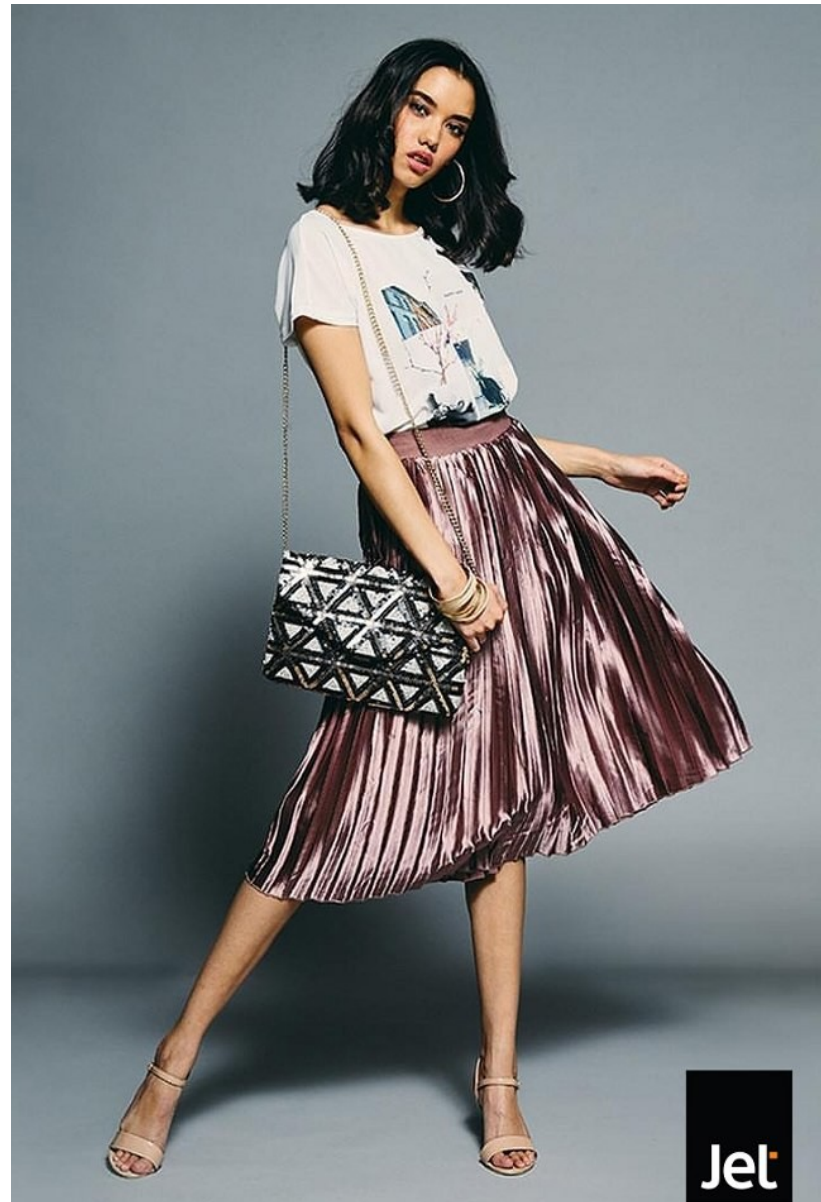

BOSS MODELS

JOHANNESBURG

Height: 176cm Bust: 83cm Waist: 70cm Hips: 90cm Shoe: 5 UK Hair: Brown Eyes: Brown