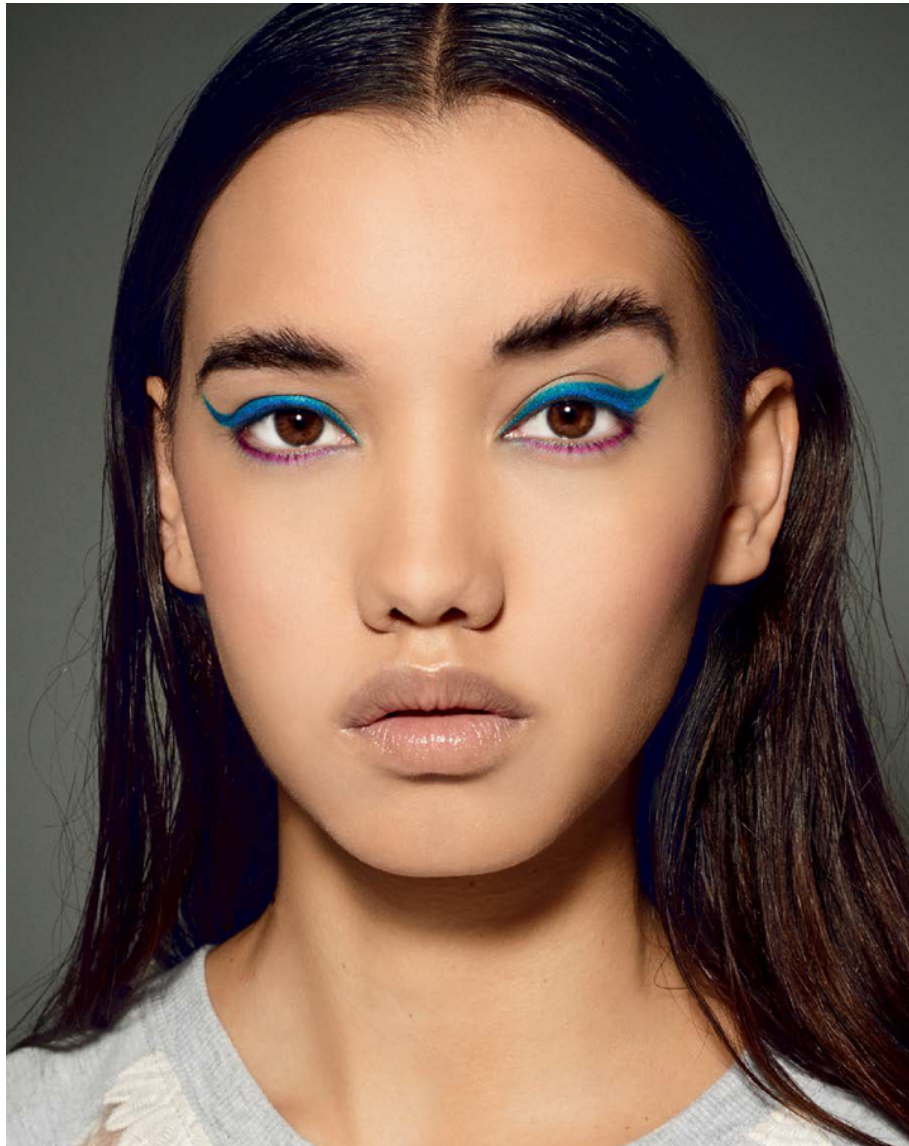

BOSS MODELS

JOHANNESBURG

KELLY BEN

Height: 176cm Bust: 83cm Waist: 63cm Hips: 90cm Shoe: 5 UK Hair: Brown Eyes: Brown

BOSS MODELS

JOHANNESBURG

KELLY BEN

Height: 176cm Bust: 83cm Waist: 63cm Hips: 90cm Shoe: 5 UK Hair: Brown Eyes: Brown