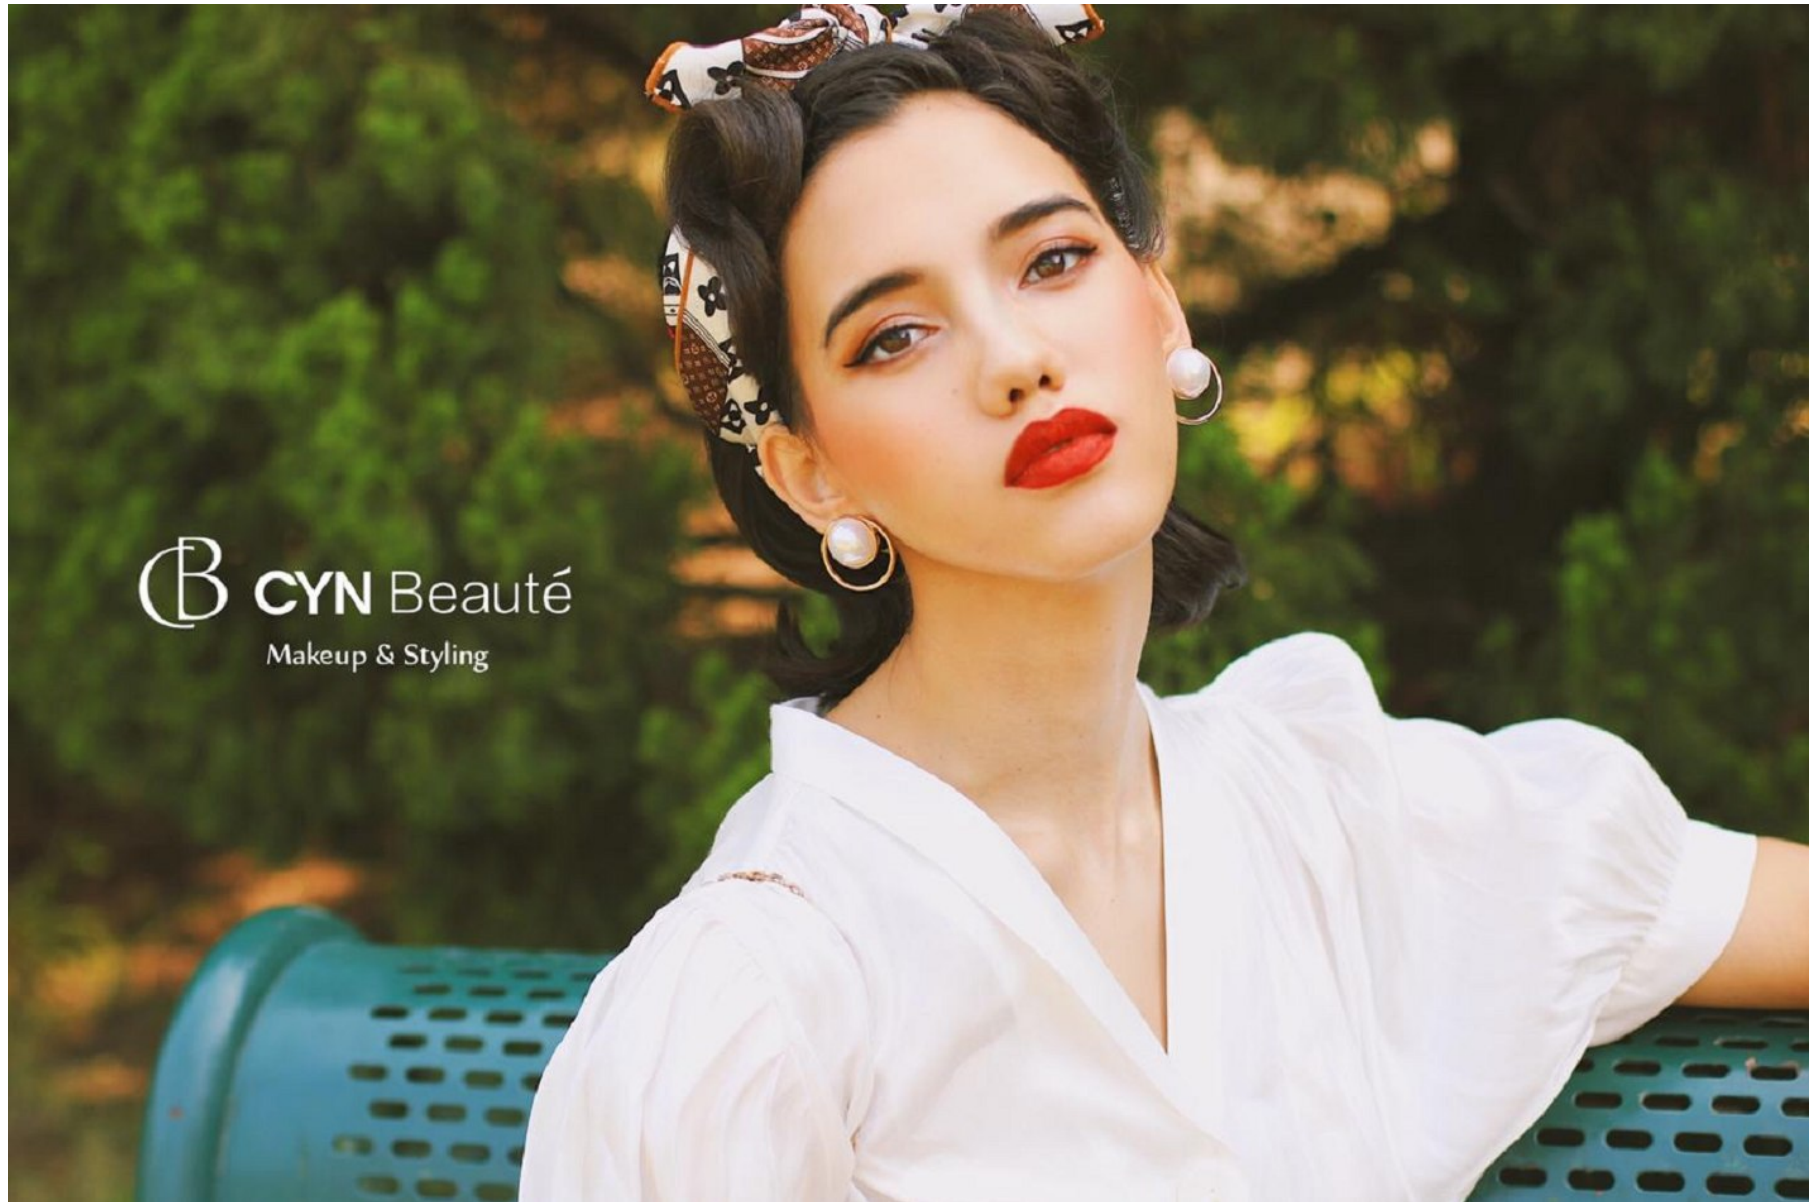

BOSS MODELS

JOHANNESBURG

KELLY BEN

Height: 176cm Bust: 83cm Waist: 63cm Hips: 90cm Shoe: 5 UK Hair: Brown Eyes: Brown

BOSS MODELS

JOHANNESBURG

CYN Beauté
Makeup & Styling

KELLY BEN