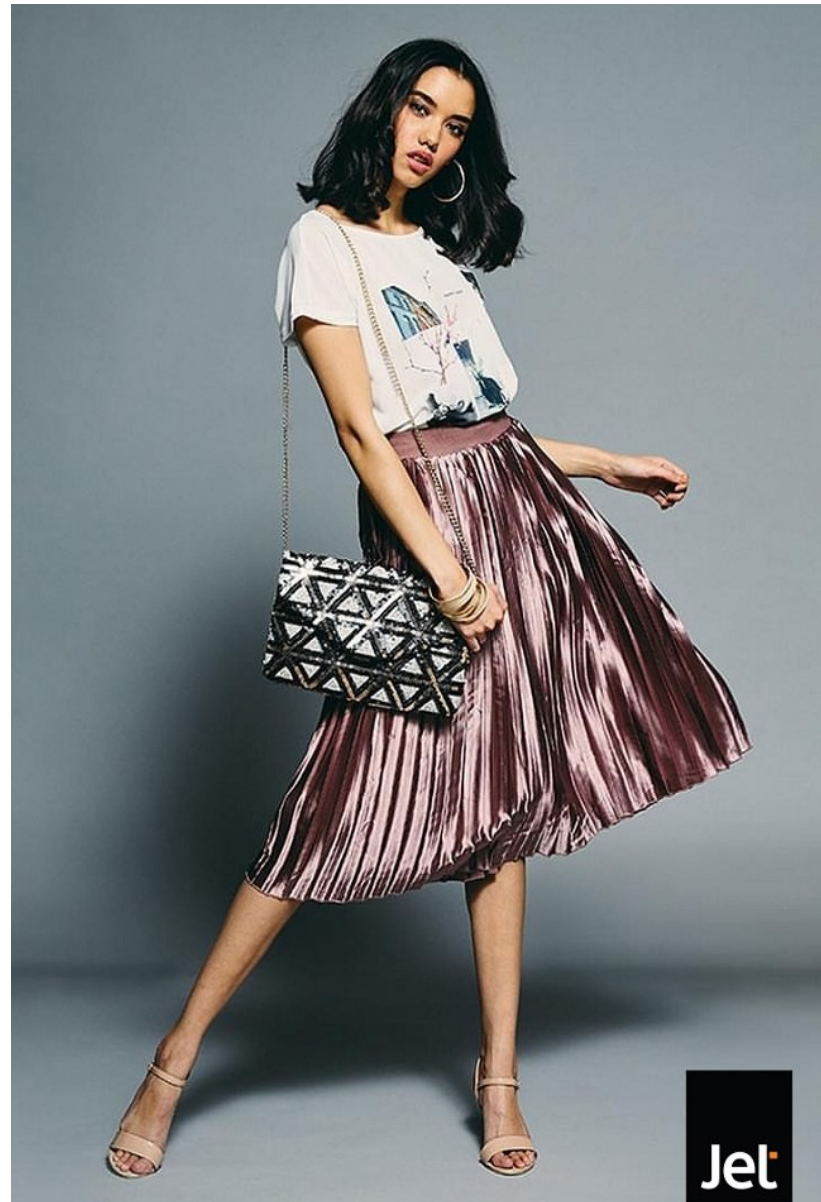

BOSS MODELS

JOHANNESBURG

Height: 176cm Bust: 83cm Waist: 63cm Hips: 90cm Shoe: 5 UK Hair: Brown Eyes: Brown