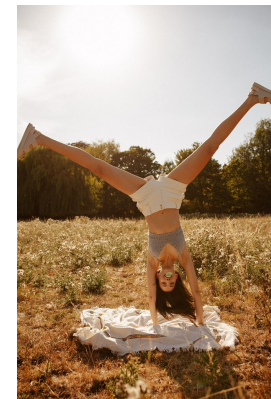

BOSS MODELS

JOHANNESBURG

KELLY BEN

Height: 176cm Bust: 83cm Waist: 63cm Hips: 90cm Shoe: 5 UK Hair: Brown Eyes: Brown