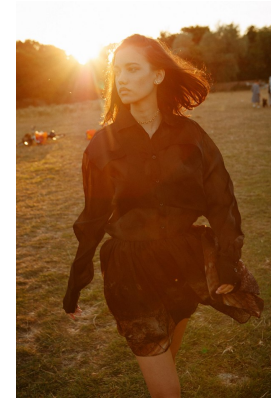

BOSS MODELS

JOHANNESBURG

KELLY BEN

Height: 176cm Bust: 83cm Waist: 70cm Hips: 90cm Shoe: 5 UK Hair: Brown Eyes: Brown

BOSS MODELS

JOHANNESBURG

KELLY BEN

Height: 176cm Bust: 83cm Waist: 70cm Hips: 90cm Shoe: 5 UK Hair: Brown Eyes: Brown