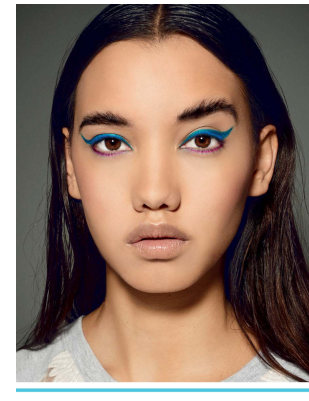

BOSS MODELS

JOHANNESBURG

KELLY BEN

Height: 176cm Bust: 83cm Waist: 70cm Hips: 90cm Shoe: 5 UK Hair: Brown Eyes: Brown

BOSS MODELS

JOHANNESBURG

KELLY BEN

Height: 176cm Bust: 83cm Waist: 70cm Hips: 90cm Shoe: 5 UK Hair: Brown Eyes: Brown