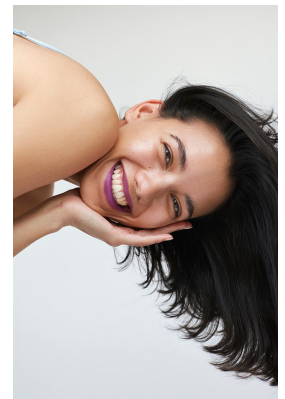

BOSS MODELS

JOHANNESBURG

KELLY BEN

Height: 176cm Bust: 83cm Waist: 63cm Hips: 90cm Shoe: 5 UK Hair: Brown Eyes: Brown