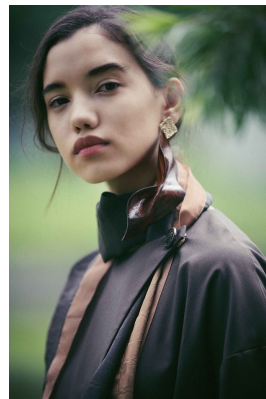

BOSS MODELS

JOHANNESBURG

KELLY BEN

Height: 176cm Bust: 83cm Waist: 70cm Hips: 90cm Shoe: 5 UK Hair: Brown Eyes: Brown

BOSS MODELS

JOHANNESBURG

KELLY BEN

Height: 176cm Bust: 83cm Waist: 70cm Hips: 90cm Shoe: 5 UK Hair: Brown Eyes: Brown