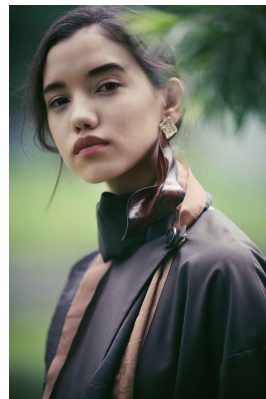

BOSS MODELS

JOHANNESBURG

KELLY BEN

Height: 176cm Bust: 83cm Waist: 63cm Hips: 90cm Shoe: 5 UK Hair: Brown Eyes: Brown