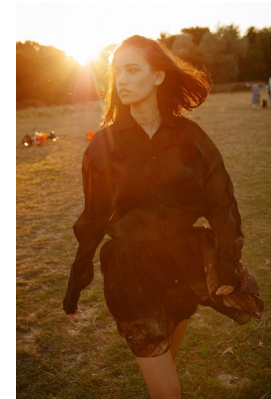

# BOSS MODELS

JOHANNESBURG

KELLY BEN

Height: 176cm Bust: 83cm Waist: 63cm Hips: 90cm Shoe: 5 UK Hair: Brown Eyes: Brown