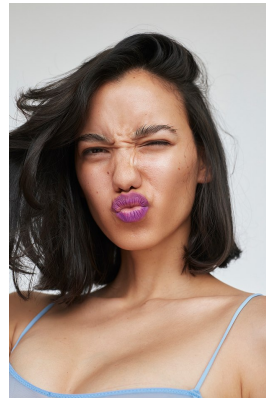

BOSS MODELS

JOHANNESBURG

KELLY BEN

Height: 176cm Bust: 83cm Waist: 63cm Hips: 90cm Shoe: 5 UK Hair: Brown Eyes: Brown