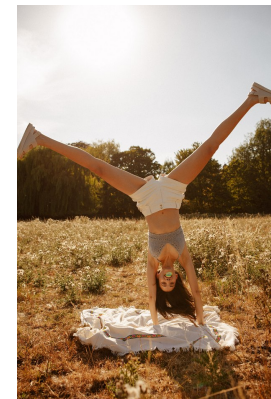

BOSS MODELS

JOHANNESBURG

KELLY BEN

Height: 176cm Bust: 83cm Waist: 70cm Hips: 90cm Shoe: 5 UK Hair: Brown Eyes: Brown

BOSS MODELS

JOHANNESBURG

KELLY BEN

Height: 176cm Bust: 83cm Waist: 70cm Hips: 90cm Shoe: 5 UK Hair: Brown Eyes: Brown