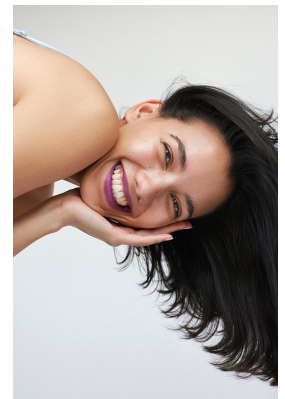

BOSS MODELS

JOHANNESBURG

KELLY BEN

Height: 176cm Bust: 83cm Waist: 70cm Hips: 90cm Shoe: 5 UK Hair: Brown Eyes: Brown

BOSS MODELS

JOHANNESBURG

KELLY BEN

Height: 176cm Bust: 83cm Waist: 70cm Hips: 90cm Shoe: 5 UK Hair: Brown Eyes: Brown