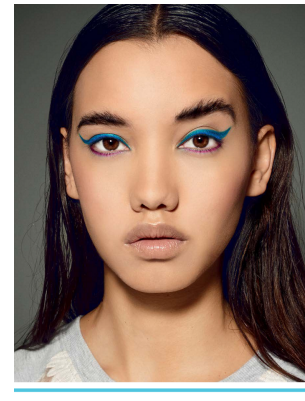

# BOSS MODELS

JOHANNESBURG

KELLY BEN

Height: 176cm Bust: 83cm Waist: 63cm Hips: 90cm Shoe: 5 UK Hair: Brown Eyes: Brown