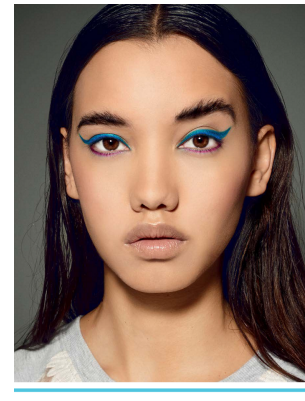

BOSS MODELS

JOHANNESBURG

KELLY BEN

Height: 176cm Bust: 83cm Waist: 70cm Hips: 90cm Shoe: 5 UK Hair: Brown Eyes: Brown

BOSS MODELS

JOHANNESBURG

KELLY BEN

Height: 176cm Bust: 83cm Waist: 70cm Hips: 90cm Shoe: 5 UK Hair: Brown Eyes: Brown