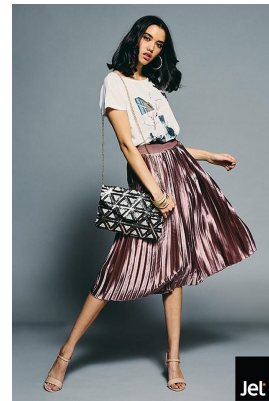

BOSS MODELS

JOHANNESBURG

KELLY BEN

Height: 176cm Bust: 83cm Waist: 70cm Hips: 90cm Shoe: 5 UK Hair: Brown Eyes: Brown

BOSS MODELS

JOHANNESBURG

KELLY BEN

Height: 176cm Bust: 83cm Waist: 70cm Hips: 90cm Shoe: 5 UK Hair: Brown Eyes: Brown