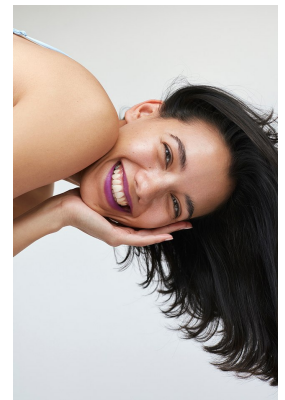

BOSS MODELS

JOHANNESBURG

KELLY BEN

Height: 176cm Bust: 83cm Waist: 70cm Hips: 90cm Shoe: 5 UK Hair: Brown Eyes: Brown

BOSS MODELS

JOHANNESBURG

KELLY BEN

Height: 176cm Bust: 83cm Waist: 70cm Hips: 90cm Shoe: 5 UK Hair: Brown Eyes: Brown