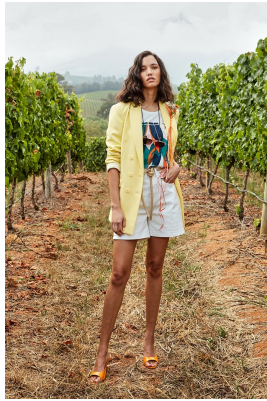

BOSS MODELS

JOHANNESBURG

KELLY BEN

Height: 176cm Bust: 83cm Waist: 70cm Hips: 90cm Shoe: 5 UK Hair: Brown Eyes: Brown

BOSS MODELS

JOHANNESBURG

KELLY BEN

Height: 176cm Bust: 83cm Waist: 70cm Hips: 90cm Shoe: 5 UK Hair: Brown Eyes: Brown