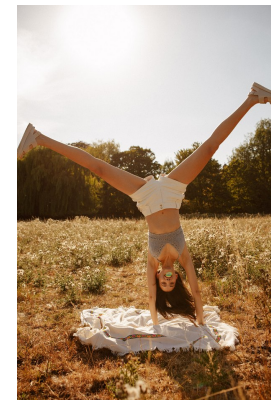

BOSS MODELS

JOHANNESBURG

KELLY BEN

Height: 176cm Bust: 83cm Waist: 70cm Hips: 90cm Shoe: 5 UK Hair: Brown Eyes: Brown

BOSS MODELS

JOHANNESBURG

KELLY BEN

Height: 176cm Bust: 83cm Waist: 70cm Hips: 90cm Shoe: 5 UK Hair: Brown Eyes: Brown