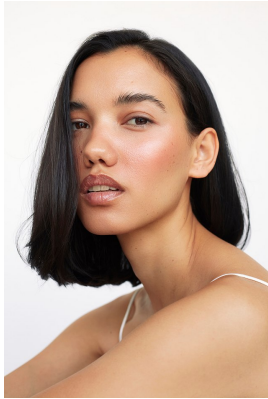

BOSS MODELS

JOHANNESBURG

KELLY BEN

Height: 176cm Bust: 83cm Waist: 70cm Hips: 90cm Shoe: 5 UK Hair: Brown Eyes: Brown

BOSS MODELS

JOHANNESBURG

KELLY BEN

Height: 176cm Bust: 83cm Waist: 70cm Hips: 90cm Shoe: 5 UK Hair: Brown Eyes: Brown