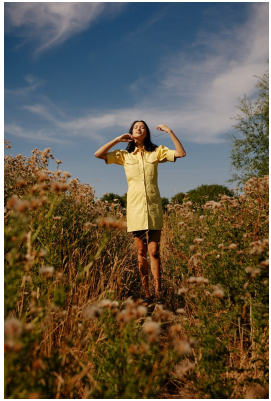

# BOSS MODELS

JOHANNESBURG

KELLY BEN

Height: 176cm Bust: 83cm Waist: 63cm Hips: 90cm Shoe: 5 UK Hair: Brown Eyes: Brown