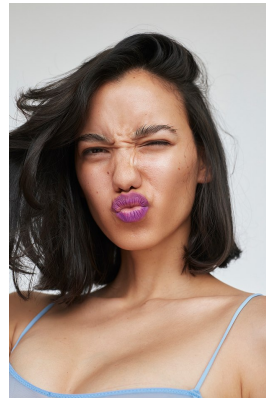

BOSS MODELS

JOHANNESBURG

KELLY BEN

Height: 176cm Bust: 83cm Waist: 70cm Hips: 90cm Shoe: 5 UK Hair: Brown Eyes: Brown

BOSS MODELS

JOHANNESBURG

KELLY BEN

Height: 176cm Bust: 83cm Waist: 70cm Hips: 90cm Shoe: 5 UK Hair: Brown Eyes: Brown