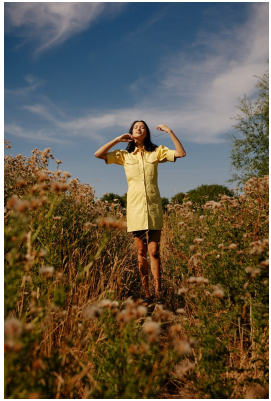

BOSS MODELS

JOHANNESBURG

KELLY BEN

Height: 176cm Bust: 83cm Waist: 70cm Hips: 90cm Shoe: 5 UK Hair: Brown Eyes: Brown

BOSS MODELS

JOHANNESBURG

KELLY BEN

Height: 176cm Bust: 83cm Waist: 70cm Hips: 90cm Shoe: 5 UK Hair: Brown Eyes: Brown