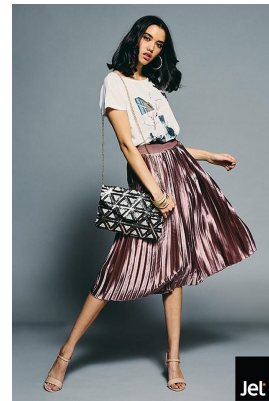

BOSS MODELS

JOHANNESBURG

KELLY BEN

Height: 176cm Bust: 83cm Waist: 63cm Hips: 90cm Shoe: 5 UK Hair: Brown Eyes: Brown