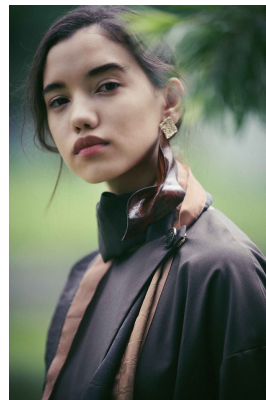

BOSS MODELS

JOHANNESBURG

KELLY BEN

Height: 176cm Bust: 83cm Waist: 70cm Hips: 90cm Shoe: 5 UK Hair: Brown Eyes: Brown

BOSS MODELS

JOHANNESBURG

KELLY BEN

Height: 176cm Bust: 83cm Waist: 70cm Hips: 90cm Shoe: 5 UK Hair: Brown Eyes: Brown