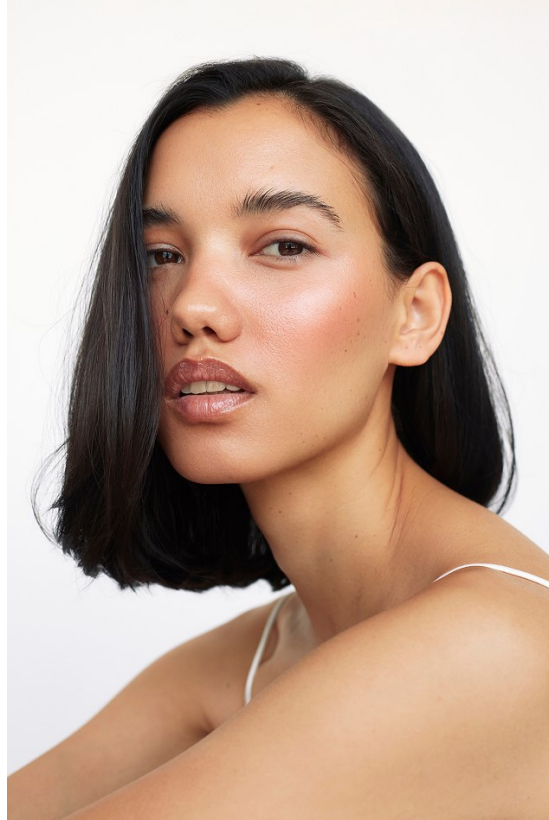

# BOSS MODELS

JOHANNESBURG

## KELLY BEN

Height: 176cm Bust: 83cm Waist: 70cm Hips: 90cm Shoe: 5 UK Hair: Brown Eyes: Brown