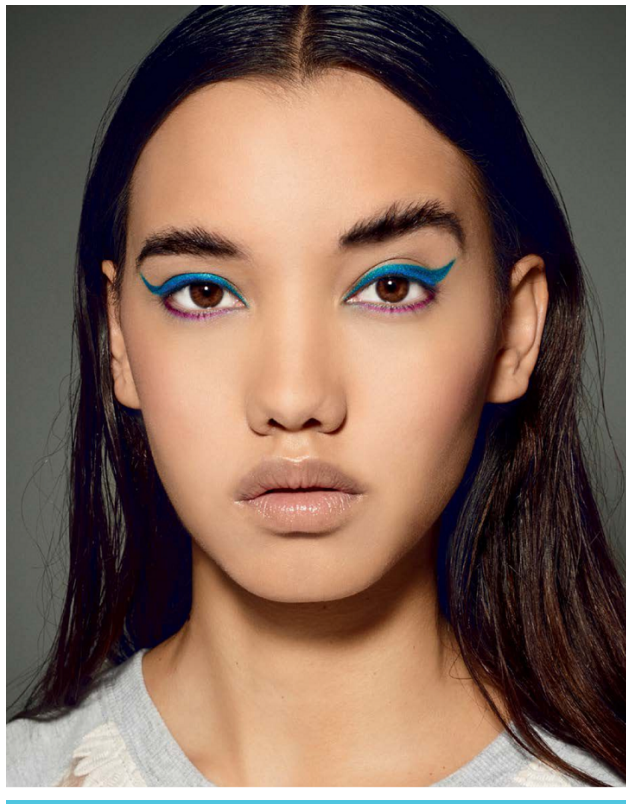

BOSS MODELS

JOHANNESBURG

KELLY BEN

Height: 176cm Bust: 83cm Waist: 63cm Hips: 90cm Shoe: 5 UK Hair: Brown Eyes: Brown

BOSS MODELS

JOHANNESBURG

KELLY BEN

Height: 176cm Bust: 83cm Waist: 63cm Hips: 90cm Shoe: 5 UK Hair: Brown Eyes: Brown