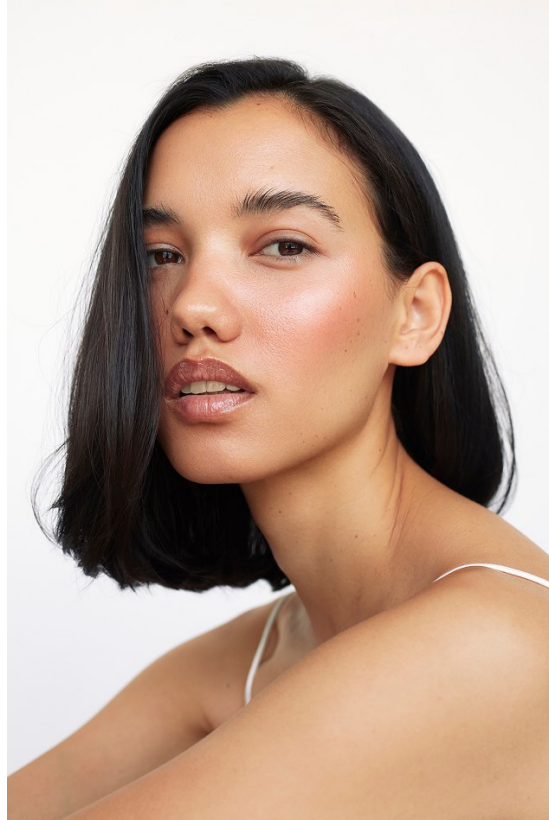

BOSS MODELS

JOHANNESBURG

KELLY BEN

Height: 176cm Bust: 83cm Waist: 63cm Hips: 90cm Shoe: 5 UK Hair: Brown Eyes: Brown

BOSS MODELS

JOHANNESBURG

KELLY BEN

Height: 176cm Bust: 83cm Waist: 63cm Hips: 90cm Shoe: 5 UK Hair: Brown Eyes: Brown