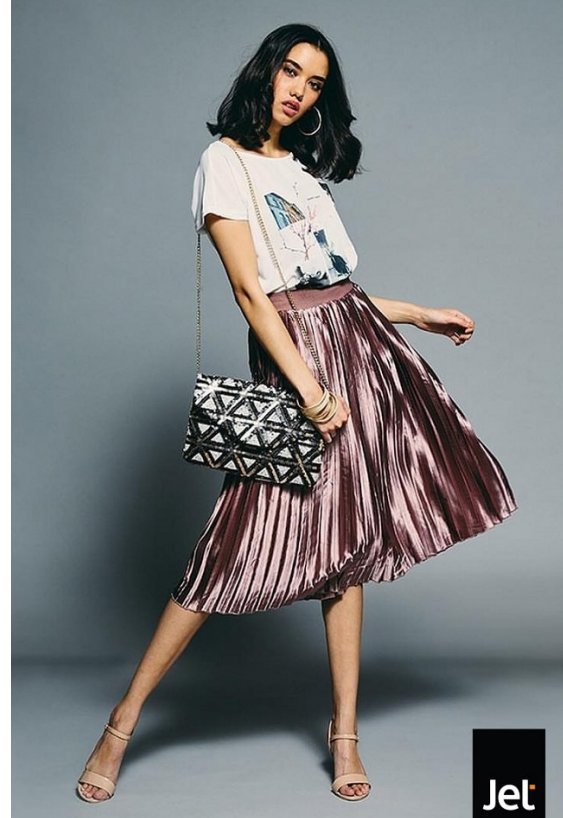

BOSS MODELS

JOHANNESBURG

KELLY BEN

Height: 176cm Bust: 83cm Waist: 63cm Hips: 90cm Shoe: 5 UK Hair: Brown Eyes: Brown