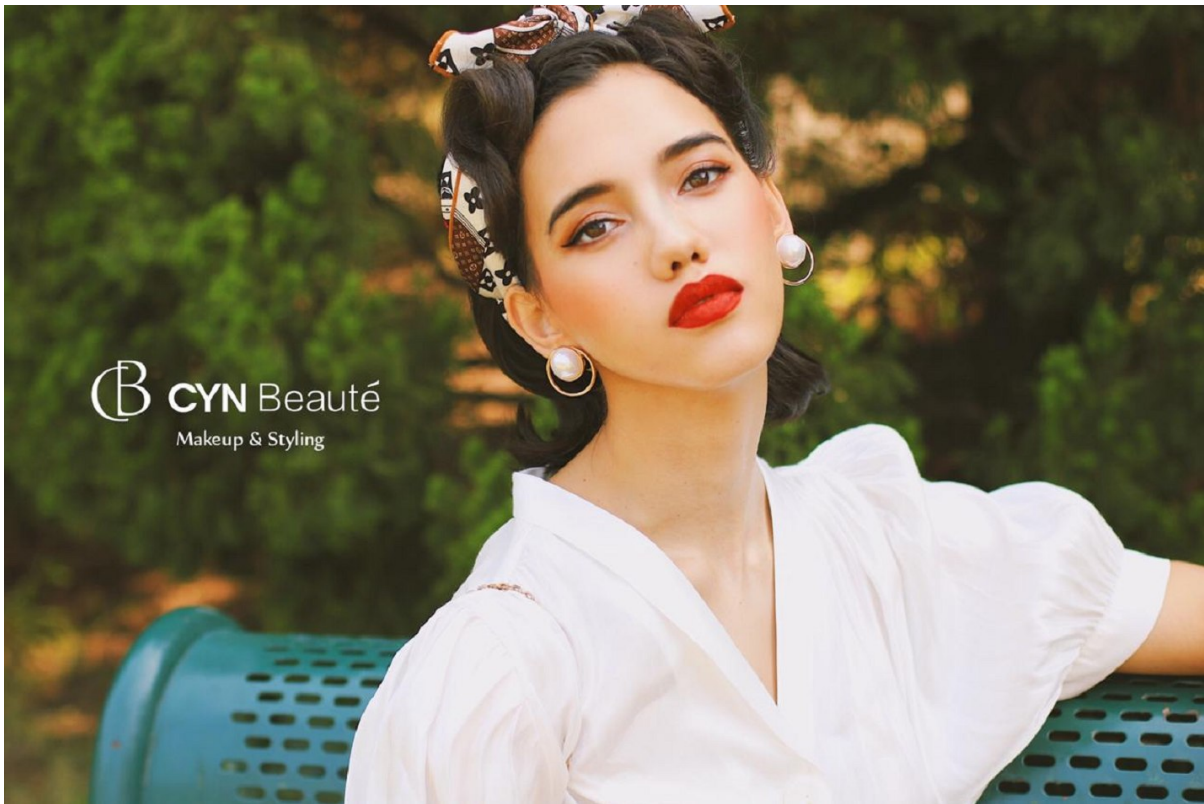

BOSS MODELS

JOHANNESBURG

KELLY BEN

Height: 176cm Bust: 83cm Waist: 63cm Hips: 90cm Shoe: 5 UK Hair: Brown Eyes: Brown

BOSS MODELS

JOHANNESBURG

KELLY BEN

Height: 176cm Bust: 83cm Waist: 63cm Hips: 90cm Shoe: 5 UK Hair: Brown Eyes: Brown