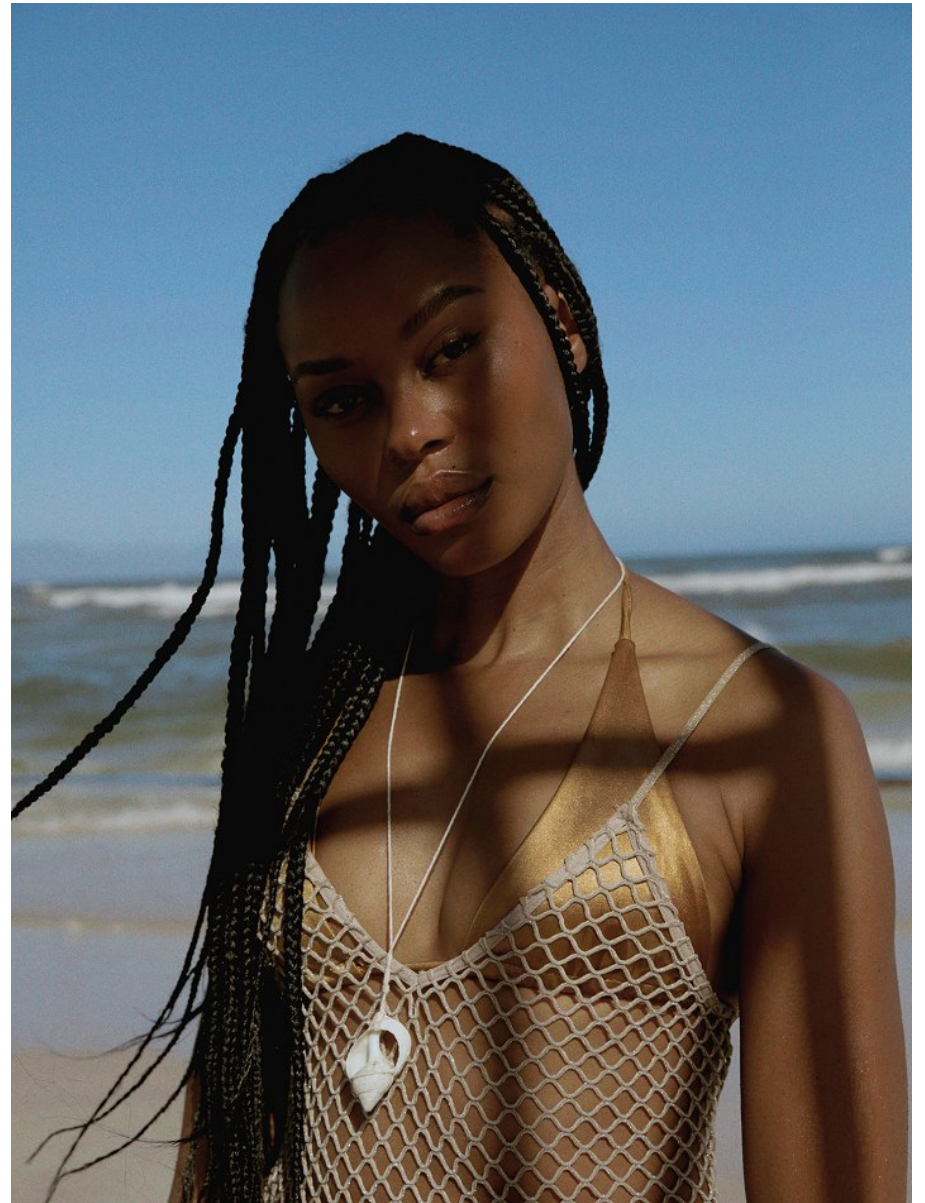

BOSS MODELS

JOHANNESBURG

LINDIWE DIM

Height: 175cm Bust: 88cm Waist: 66cm Hips: 100cm Shoe: 8 UK Hair: Black Eyes: Brown

BOSS MODELS

JOHANNESBURG

LINDIWE DIM

Height: 175cm Bust: 88cm Waist: 66cm Hips: 100cm Shoe: 8 UK Hair: Black Eyes: Brown