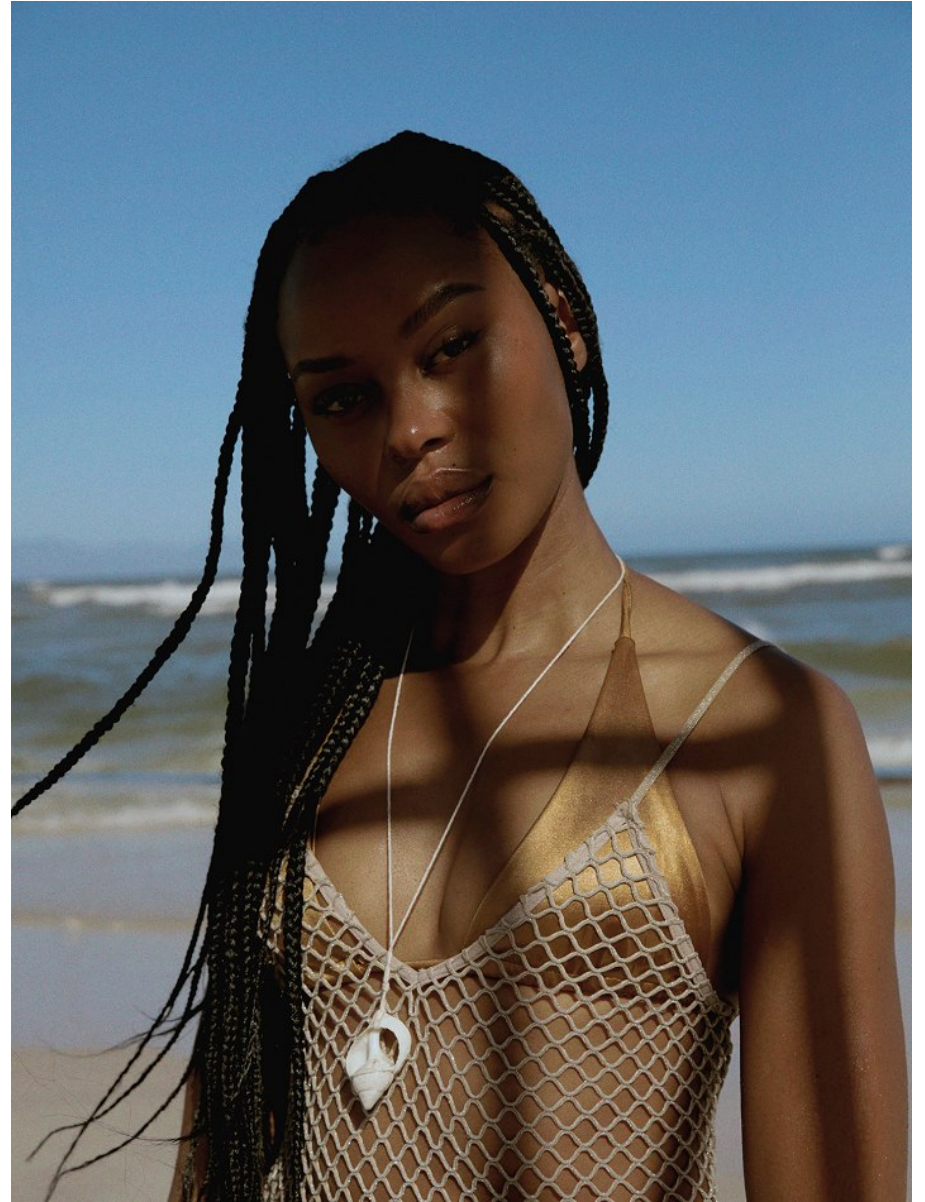

BOSS MODELS

JOHANNESBURG

LINDIWE DIM

Height: 175cm Bust: 88cm Waist: 66cm Hips: 100cm Shoe: 8 UK Hair: Black Eyes: Brown

BOSS MODELS

JOHANNESBURG

LINDIWE DIM

Height: 175cm Bust: 88cm Waist: 66cm Hips: 100cm Shoe: 8 UK Hair: Black Eyes: Brown