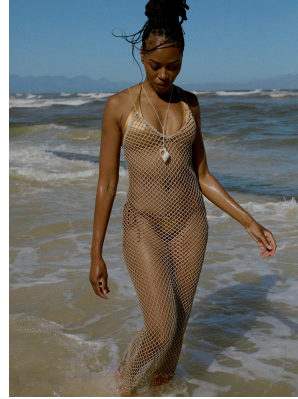

BOSS MODELS

JOHANNESBURG

LINDIWE DIM

Height: 175cm Bust: 88cm Waist: 66cm Hips: 100cm Shoe: 8 UK Hair: Black Eyes: Brown

BOSS MODELS

JOHANNESBURG

LINDIWE DIM

Height: 175cm Bust: 88cm Waist: 66cm Hips: 100cm Shoe: 8 UK Hair: Black Eyes: Brown

BOSS MODELS

JOHANNESBURG

LINDIWE DIM

Height: 175cm Bust: 88cm Waist: 66cm Hips: 100cm Shoe: 8 UK Hair: Black Eyes: Brown