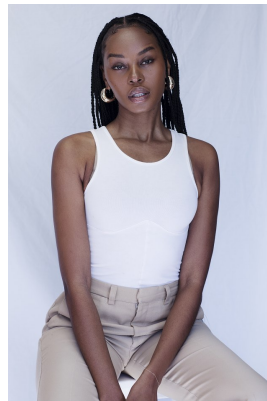

BOSS MODELS

JOHANNESBURG

LINDIWE DIM

Height: 175cm Bust: 88cm Waist: 66cm Hips: 100cm Shoe: 8 UK Hair: Black Eyes: Brown

BOSS MODELS

JOHANNESBURG

LINDIWE DIM

Height: 175cm Bust: 88cm Waist: 66cm Hips: 100cm Shoe: 8 UK Hair: Black Eyes: Brown

BOSS MODELS

JOHANNESBURG

LINDIWE DIM

Height: 175cm Bust: 88cm Waist: 66cm Hips: 100cm Shoe: 8 UK Hair: Black Eyes: Brown