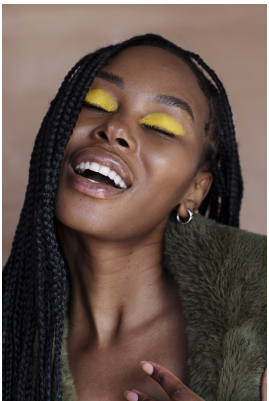

BOSS MODELS

JOHANNESBURG

LINDIWE DIM

Height: 175cm Bust: 88cm Waist: 66cm Hips: 100cm Shoe: 8 UK Hair: Black Eyes: Brown