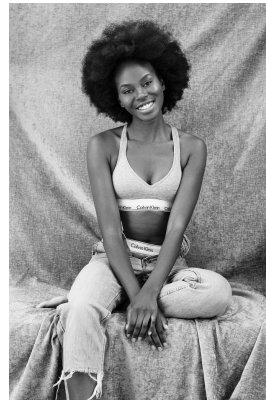

BOSS MODELS

JOHANNESBURG

LINDIWE DIM

Height: 175cm Bust: 88cm Waist: 66cm Hips: 100cm Shoe: 8 UK Hair: Black Eyes: Brown

BOSS MODELS

JOHANNESBURG

LINDIWE DIM

Height: 175cm Bust: 88cm Waist: 66cm Hips: 100cm Shoe: 8 UK Hair: Black Eyes: Brown

BOSS MODELS

JOHANNESBURG

LINDIWE DIM

Height: 175cm Bust: 88cm Waist: 66cm Hips: 100cm Shoe: 8 UK Hair: Black Eyes: Brown