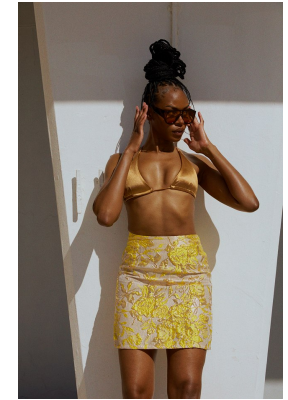

# BOSS MODELS

JOHANNESBURG

LINDIWE DIM

Height: 175cm Bust: 88cm Waist: 66cm Hips: 100cm Shoe: 8 UK Hair: Black Eyes: Brown