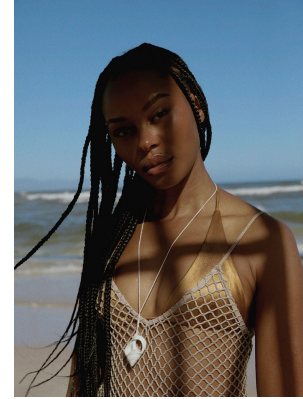

# BOSS MODELS

JOHANNESBURG

LINDIWE DIM

Height: 175cm Bust: 88cm Waist: 66cm Hips: 100cm Shoe: 8 UK Hair: Black Eyes: Brown