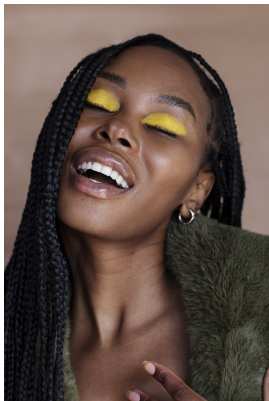

BOSS MODELS

JOHANNESBURG

LINDIWE DIM

Height: 175cm Bust: 88cm Waist: 66cm Hips: 100cm Shoe: 8 UK Hair: Black Eyes: Brown

BOSS MODELS

JOHANNESBURG

LINDIWE DIM

Height: 175cm Bust: 88cm Waist: 66cm Hips: 100cm Shoe: 8 UK Hair: Black Eyes: Brown

BOSS MODELS

JOHANNESBURG

LINDIWE DIM

Height: 175cm Bust: 88cm Waist: 66cm Hips: 100cm Shoe: 8 UK Hair: Black Eyes: Brown