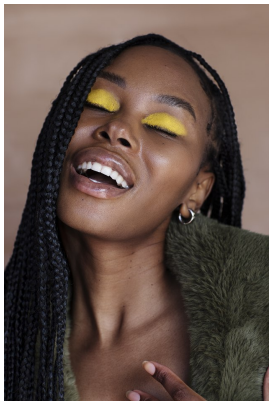

BOSS MODELS

JOHANNESBURG

LINDIWE DIM

Height: 175cm Bust: 88cm Waist: 66cm Hips: 100cm Shoe: 8 UK Hair: Black Eyes: Brown