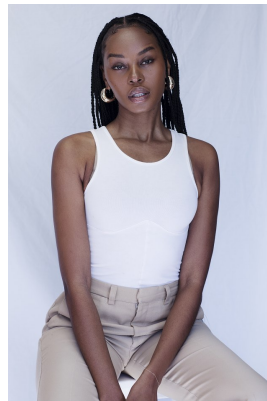

BOSS MODELS

JOHANNESBURG

LINDIWE DIM

Height: 175cm Bust: 88cm Waist: 66cm Hips: 100cm Shoe: 8 UK Hair: Black Eyes: Brown