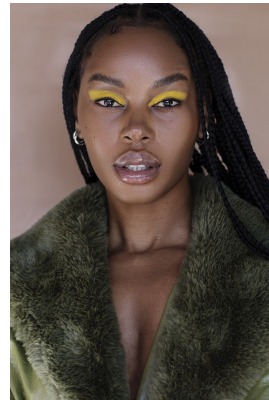

# BOSS MODELS

JOHANNESBURG

LINDIWE DIM

Height: 175cm Bust: 88cm Waist: 66cm Hips: 100cm Shoe: 8 UK Hair: Black Eyes: Brown