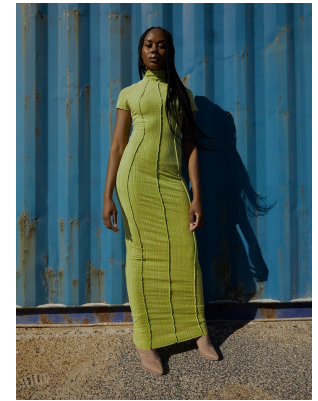

BOSS MODELS

JOHANNESBURG

LINDIWE DIM

Height: 175cm Bust: 88cm Waist: 66cm Hips: 100cm Shoe: 8 UK Hair: Black Eyes: Brown

BOSS MODELS

JOHANNESBURG

LINDIWE DIM

Height: 175cm Bust: 88cm Waist: 66cm Hips: 100cm Shoe: 8 UK Hair: Black Eyes: Brown

BOSS MODELS

JOHANNESBURG

LINDIWE DIM

Height: 175cm Bust: 88cm Waist: 66cm Hips: 100cm Shoe: 8 UK Hair: Black Eyes: Brown