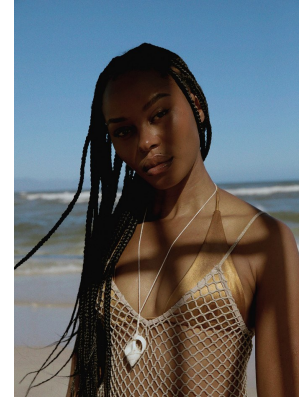

# BOSS MODELS

JOHANNESBURG

LINDIWE DIM

Height: 175cm Bust: 88cm Waist: 66cm Hips: 100cm Shoe: 8 UK Hair: Black Eyes: Brown