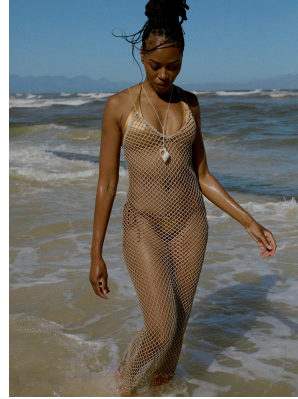

# BOSS MODELS

JOHANNESBURG

LINDIWE DIM

Height: 175cm Bust: 88cm Waist: 66cm Hips: 100cm Shoe: 8 UK Hair: Black Eyes: Brown