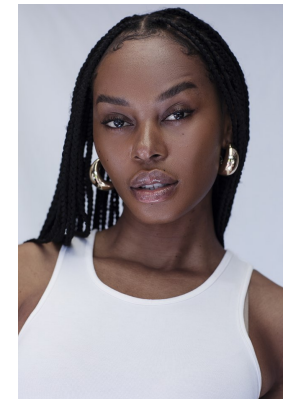

BOSS MODELS

JOHANNESBURG

LINDIWE DIM

Height: 175cm Bust: 88cm Waist: 66cm Hips: 100cm Shoe: 8 UK Hair: Black Eyes: Brown

BOSS MODELS

JOHANNESBURG

LINDIWE DIM

Height: 175cm Bust: 88cm Waist: 66cm Hips: 100cm Shoe: 8 UK Hair: Black Eyes: Brown

BOSS MODELS

JOHANNESBURG

LINDIWE DIM

Height: 175cm Bust: 88cm Waist: 66cm Hips: 100cm Shoe: 8 UK Hair: Black Eyes: Brown