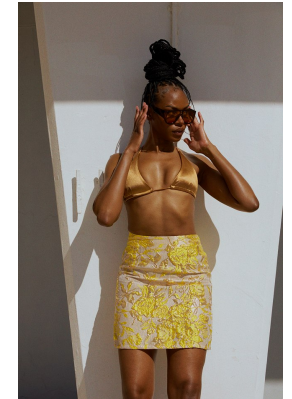

# BOSS MODELS

JOHANNESBURG

LINDIWE DIM

Height: 175cm Bust: 88cm Waist: 66cm Hips: 100cm Shoe: 8 UK Hair: Black Eyes: Brown