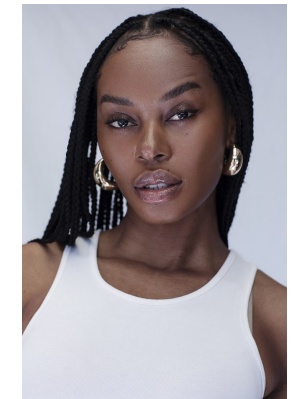

# BOSS MODELS

JOHANNESBURG

LINDIWE DIM

Height: 175cm Bust: 88cm Waist: 66cm Hips: 100cm Shoe: 8 UK Hair: Black Eyes: Brown