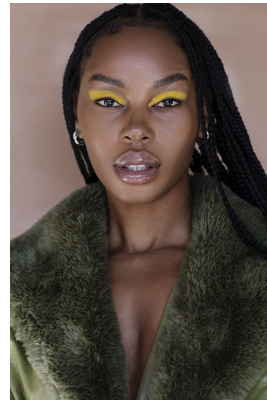

# BOSS MODELS

JOHANNESBURG

LINDIWE DIM

Height: 175cm Bust: 88cm Waist: 66cm Hips: 100cm Shoe: 8 UK Hair: Black Eyes: Brown