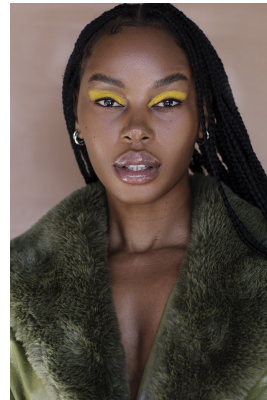

BOSS MODELS

JOHANNESBURG

LINDIWE DIM

Height: 175cm Bust: 88cm Waist: 66cm Hips: 100cm Shoe: 8 UK Hair: Black Eyes: Brown

BOSS MODELS

JOHANNESBURG

LINDIWE DIM

Height: 175cm Bust: 88cm Waist: 66cm Hips: 100cm Shoe: 8 UK Hair: Black Eyes: Brown

BOSS MODELS

JOHANNESBURG

LINDIWE DIM

Height: 175cm Bust: 88cm Waist: 66cm Hips: 100cm Shoe: 8 UK Hair: Black Eyes: Brown