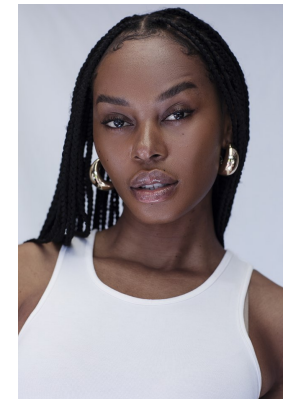

# BOSS MODELS

JOHANNESBURG

LINDIWE DIM

Height: 175cm Bust: 88cm Waist: 66cm Hips: 100cm Shoe: 8 UK Hair: Black Eyes: Brown