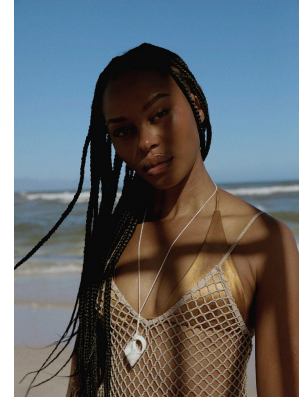

BOSS MODELS

JOHANNESBURG

LINDIWE DIM

Height: 175cm Bust: 88cm Waist: 66cm Hips: 100cm Shoe: 8 UK Hair: Black Eyes: Brown

BOSS MODELS

JOHANNESBURG

LINDIWE DIM

Height: 175cm Bust: 88cm Waist: 66cm Hips: 100cm Shoe: 8 UK Hair: Black Eyes: Brown

BOSS MODELS

JOHANNESBURG

LINDIWE DIM

Height: 175cm Bust: 88cm Waist: 66cm Hips: 100cm Shoe: 8 UK Hair: Black Eyes: Brown