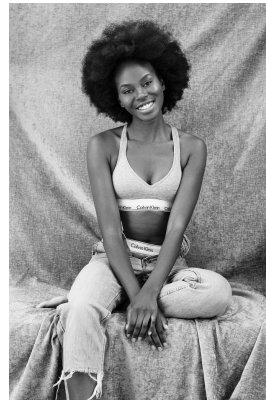

# BOSS MODELS

JOHANNESBURG

LINDIWE DIM

Height: 175cm Bust: 88cm Waist: 66cm Hips: 100cm Shoe: 8 UK Hair: Black Eyes: Brown

## LINDIWE DIM

Height: 175cm Bust: 88cm Waist: 66cm Hips: 100cm Shoe: 8 UK Hair: Black Eyes: Brown