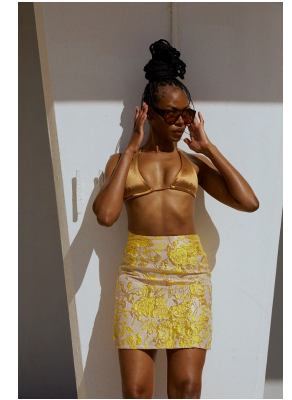

BOSS MODELS

JOHANNESBURG

LINDIWE DIM

Height: 175cm Bust: 88cm Waist: 66cm Hips: 100cm Shoe: 8 UK Hair: Black Eyes: Brown

BOSS MODELS

JOHANNESBURG

LINDIWE DIM

Height: 175cm Bust: 88cm Waist: 66cm Hips: 100cm Shoe: 8 UK Hair: Black Eyes: Brown

BOSS MODELS

JOHANNESBURG

LINDIWE DIM

Height: 175cm Bust: 88cm Waist: 66cm Hips: 100cm Shoe: 8 UK Hair: Black Eyes: Brown