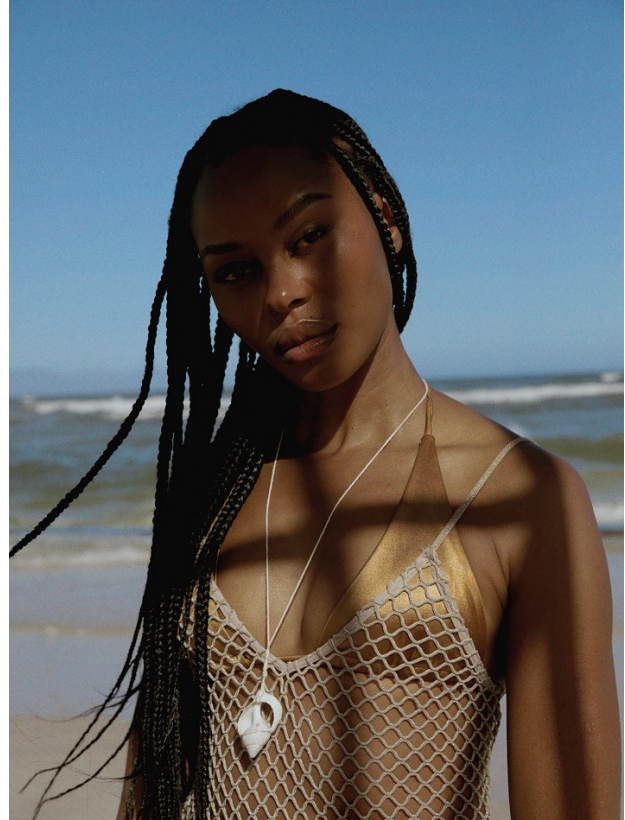

# BOSS MODELS

JOHANNESBURG

LINDIWE DIM

Height: 175cm Bust: 88cm Waist: 66cm Hips: 100cm Shoe: 8 UK Hair: Black Eyes: Brown