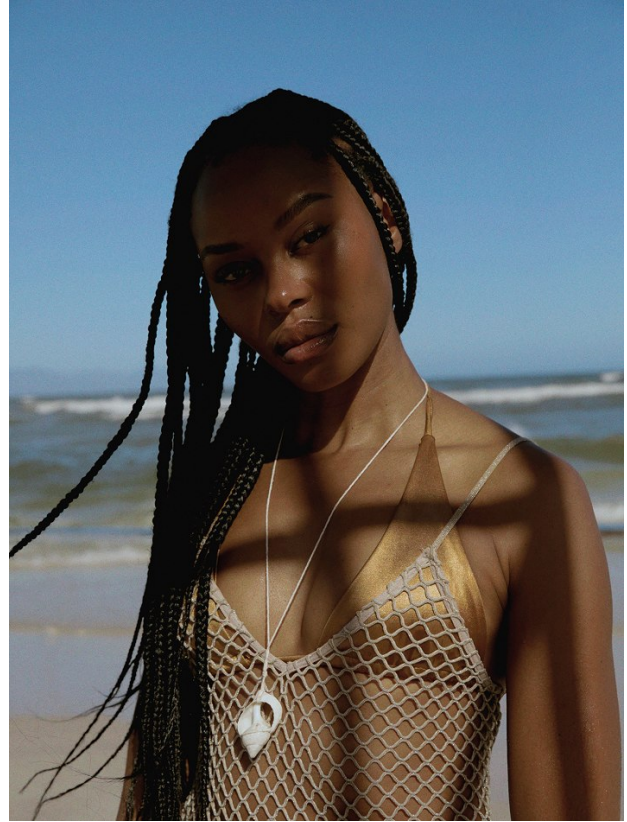

# BOSS MODELS

JOHANNESBURG

LINDIWE DIM

Height: 175cm Bust: 88cm Waist: 66cm Hips: 100cm Shoe: 8 UK Hair: Black Eyes: Brown