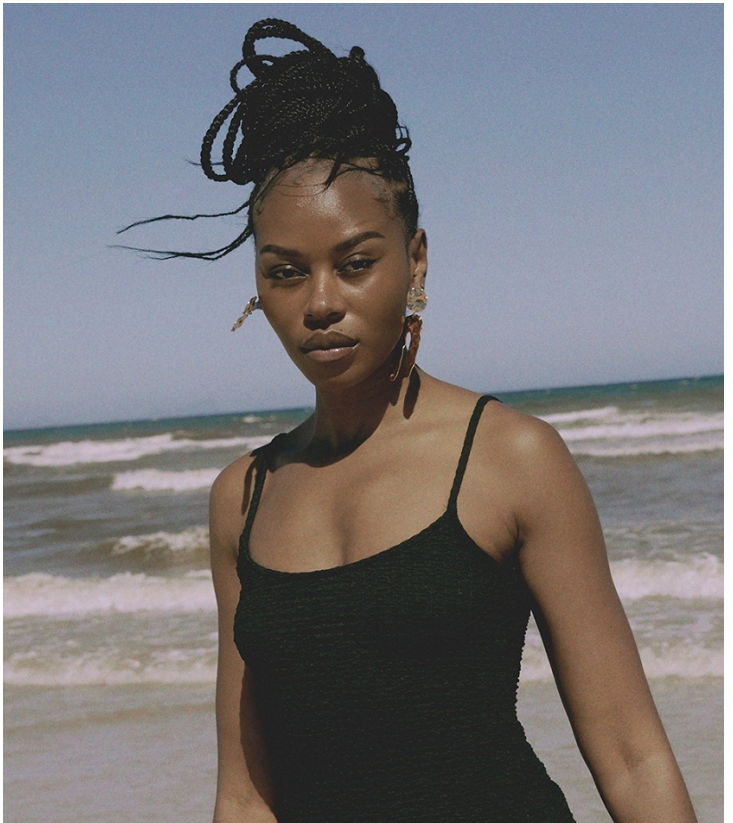

BOSS MODELS

JOHANNESBURG

LINDIWE DIM

Height: 175cm Bust: 88cm Waist: 66cm Hips: 100cm Shoe: 8 UK Hair: Black Eyes: Brown