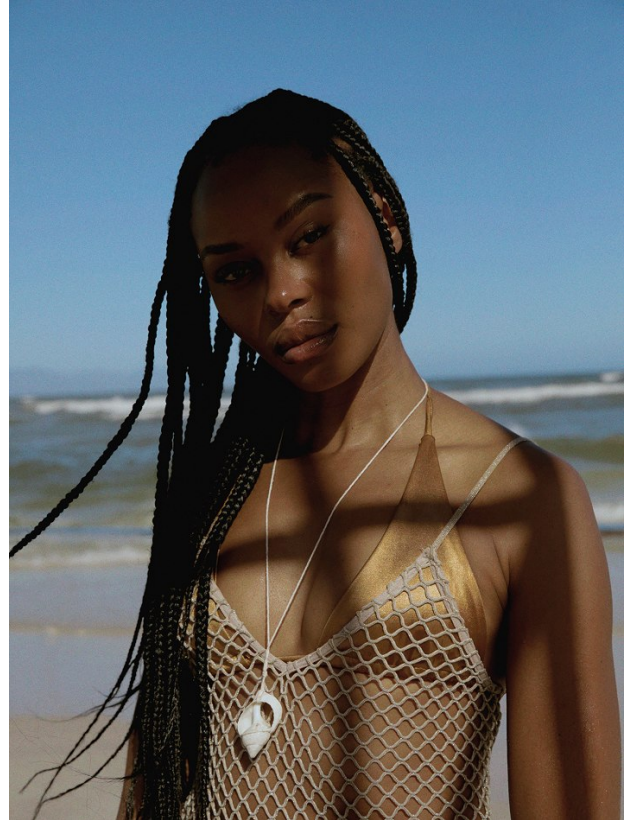

BOSS MODELS

JOHANNESBURG

LINDIWE DIM

Height: 175cm Bust: 88cm Waist: 66cm Hips: 100cm Shoe: 8 UK Hair: Black Eyes: Brown

BOSS MODELS

JOHANNESBURG

LINDIWE DIM

Height: 175cm Bust: 88cm Waist: 66cm Hips: 100cm Shoe: 8 UK Hair: Black Eyes: Brown