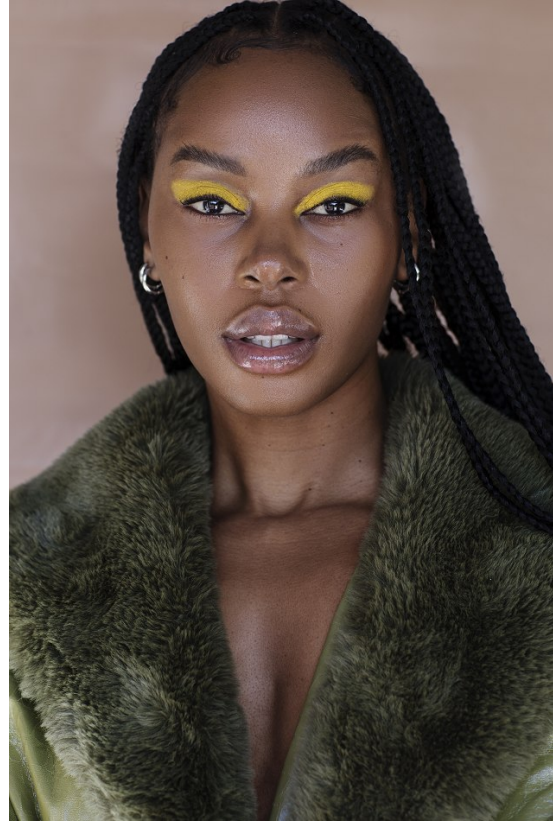

# BOSS MODELS

JOHANNESBURG

LINDIWE DIM

Height: 175cm Bust: 88cm Waist: 66cm Hips: 100cm Shoe: 8 UK Hair: Black Eyes: Brown