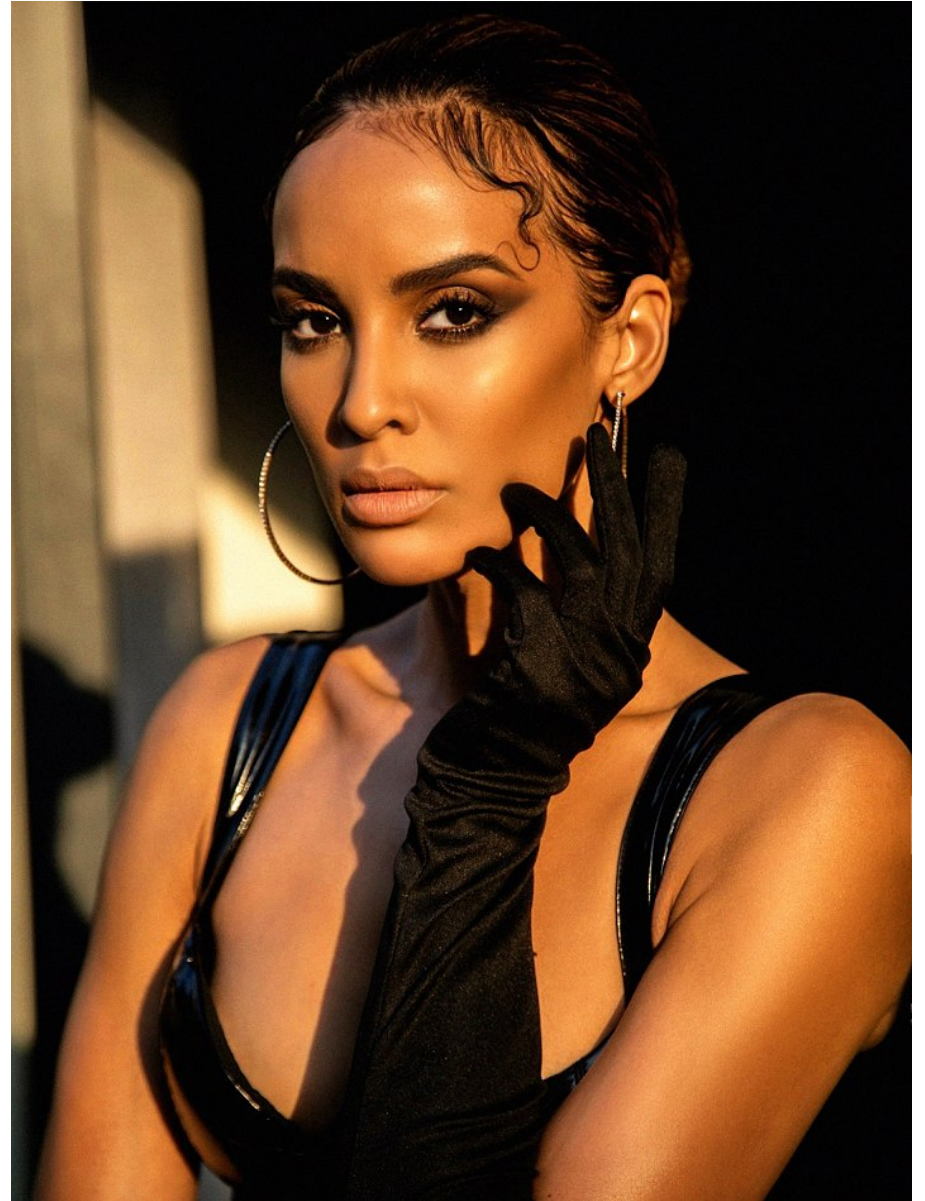

BOSS MODELS

JOHANNESBURG

TANSEY COETZEE

Height: 174cm Bust: 81cm Waist: 70cm Hips: 103cm Shoe: 7 UK Hair: Dark Brown Eyes: Brown