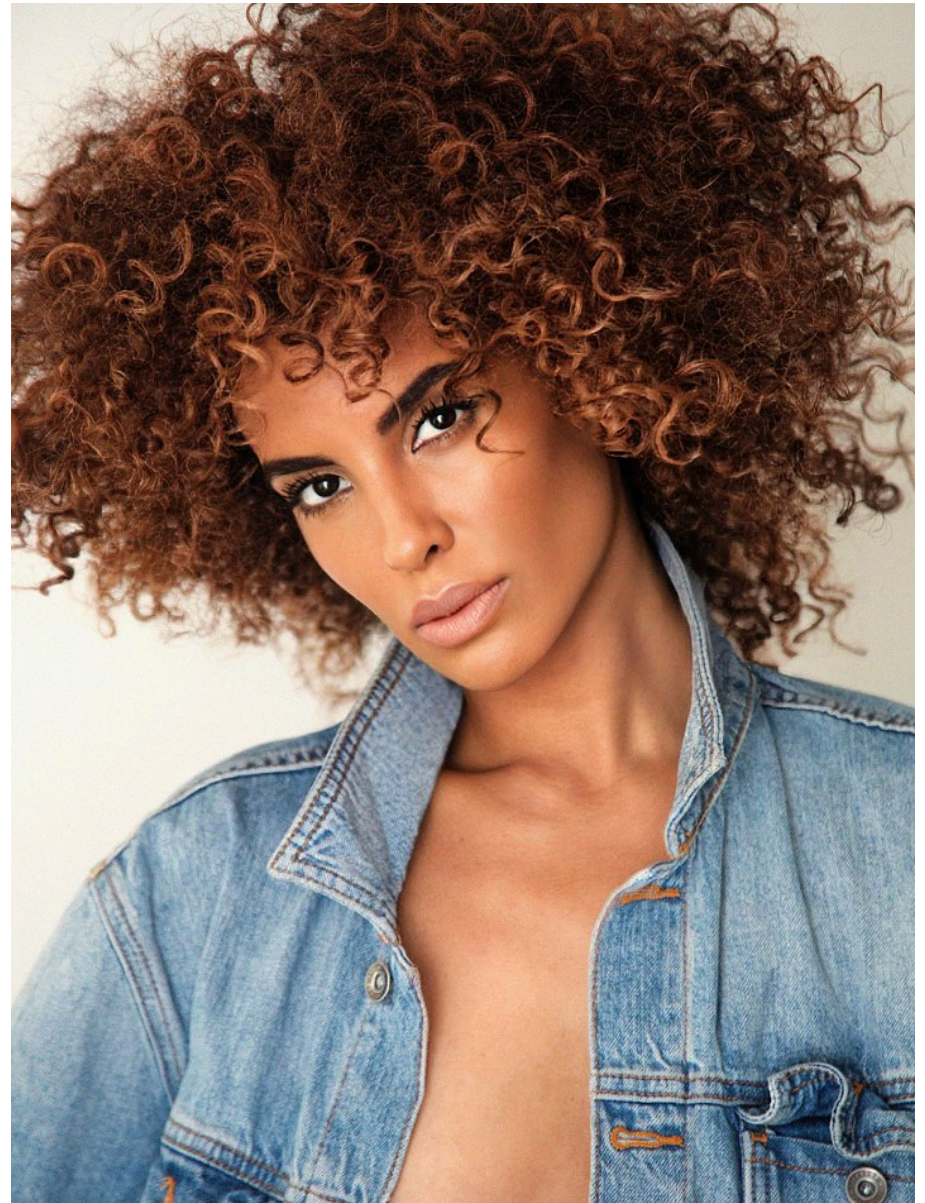

BOSS MODELS

JOHANNESBURG

TANSEY COETZEE

Height: 174cm Bust: 85cm Waist: 66cm Hips: 96cm Shoe: 7 UK Hair: Dark Brown Eyes: Brown

BOSS MODELS

JOHANNESBURG

TANSEY COETZEE

Height: 174cm Bust: 85cm Waist: 66cm Hips: 96cm Shoe: 7 UK Hair: Dark Brown Eyes: Brown