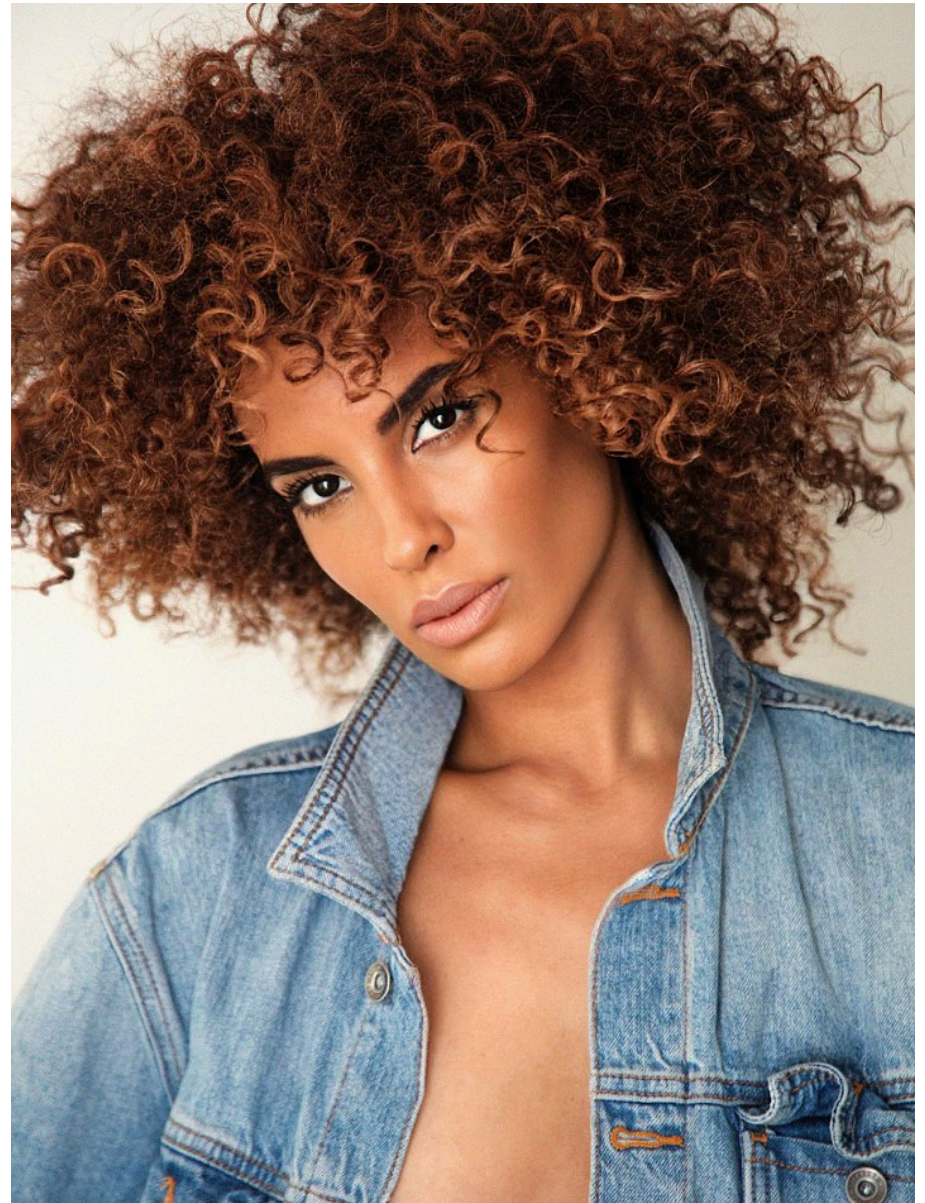

BOSS MODELS

JOHANNESBURG

TANSEY COETZEE

Height: 174cm Bust: 81cm Waist: 70cm Hips: 103cm Shoe: 7 UK Hair: Dark Brown Eyes: Brown

BOSS MODELS

JOHANNESBURG

TANSEY COETZEE

Height: 174cm Bust: 81cm Waist: 70cm Hips: 103cm Shoe: 7 UK Hair: Dark Brown Eyes: Brown