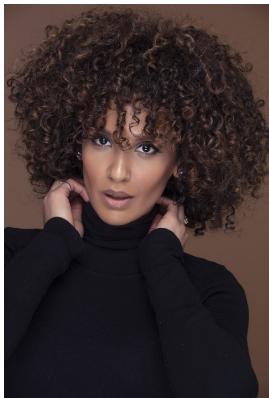

BOSS MODELS

JOHANNESBURG

TANSEY COETZEE

Height: 174cm Bust: 81cm Waist: 70cm Hips: 103cm Shoe: 7 UK Hair: Dark Brown Eyes: Brown

BOSS MODELS

JOHANNESBURG

TANSEY COETZEE

Height: 174cm Bust: 81cm Waist: 70cm Hips: 103cm Shoe: 7 UK Hair: Dark Brown Eyes: Brown