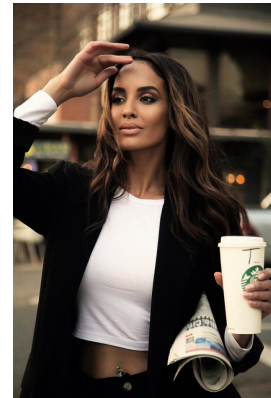

BOSS MODELS

JOHANNESBURG

TANSEY COETZEE

Height: 174cm Bust: 81cm Waist: 70cm Hips: 103cm Shoe: 7 UK Hair: Dark Brown Eyes: Brown

BOSS MODELS

JOHANNESBURG

TANSEY COETZEE

Height: 174cm Bust: 81cm Waist: 70cm Hips: 103cm Shoe: 7 UK Hair: Dark Brown Eyes: Brown