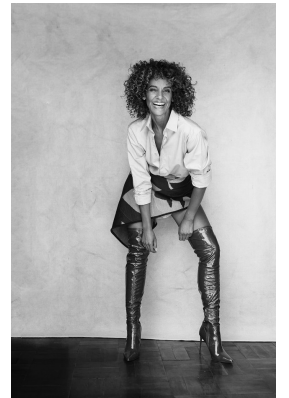

BOSS MODELS

JOHANNESBURG

TANSEY COETZEE

Height: 174cm Bust: 81cm Waist: 70cm Hips: 103cm Shoe: 7 UK Hair: Dark Brown Eyes: Brown

BOSS MODELS

JOHANNESBURG

TANSEY COETZEE

Height: 174cm Bust: 81cm Waist: 70cm Hips: 103cm Shoe: 7 UK Hair: Dark Brown Eyes: Brown