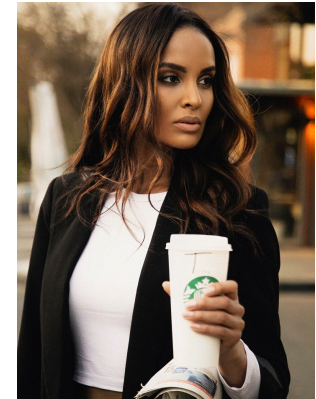

BOSS MODELS

JOHANNESBURG

TANSEY COETZEE

Height: 174cm Bust: 81cm Waist: 70cm Hips: 103cm Shoe: 7 UK Hair: Dark Brown Eyes: Brown

BOSS MODELS

JOHANNESBURG

TANSEY COETZEE

Height: 174cm Bust: 81cm Waist: 70cm Hips: 103cm Shoe: 7 UK Hair: Dark Brown Eyes: Brown