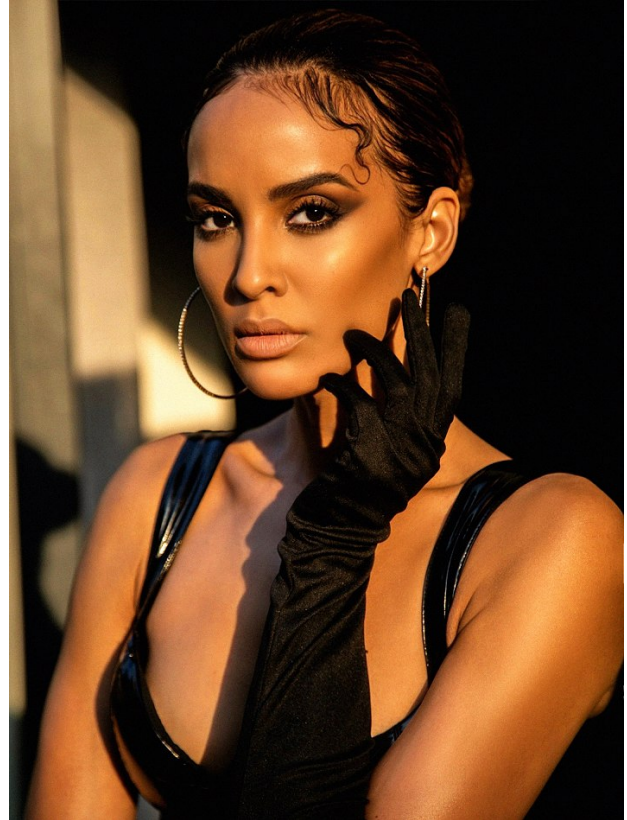

BOSS MODELS

JOHANNESBURG

TANSEY COETZEE

Height: 174cm Bust: 85cm Waist: 66cm Hips: 96cm Shoe: 7 UK Hair: Dark Brown Eyes: Brown