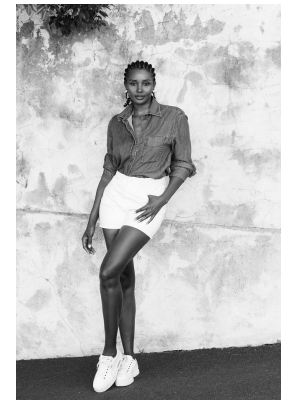

BOSS MODELS

JOHANNESBURG

POPPY XABA

Height: 181cm Bust: 92cm Waist: 75cm Hips: 109cm Shoe: 7 UK Hair: Brown Eyes: Brown

BOSS MODELS

JOHANNESBURG

POPPY XABA

Height: 181cm Bust: 92cm Waist: 75cm Hips: 109cm Shoe: 7 UK Hair: Brown Eyes: Brown

BOSS MODELS

JOHANNESBURG

POPPY XABA

Height: 181cm Bust: 92cm Waist: 75cm Hips: 109cm Shoe: 7 UK Hair: Brown Eyes: Brown