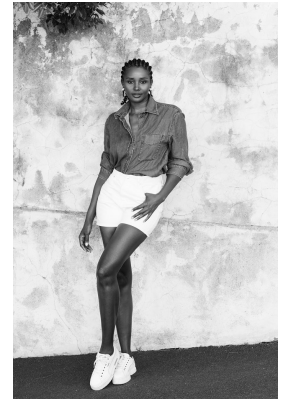

BOSS MODELS

JOHANNESBURG

POPPY XABA

Height: 181cm Bust: 92cm Waist: 75cm Hips: 109cm Shoe: 7 UK Hair: Brown Eyes: Brown

BOSS MODELS

JOHANNESBURG

POPPY XABA

Height: 181cm Bust: 92cm Waist: 75cm Hips: 109cm Shoe: 7 UK Hair: Brown Eyes: Brown

BOSS MODELS

JOHANNESBURG

POPPY XABA

Height: 181cm Bust: 92cm Waist: 75cm Hips: 109cm Shoe: 7 UK Hair: Brown Eyes: Brown