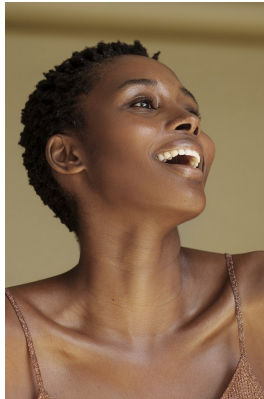

BOSS MODELS

JOHANNESBURG

POPPY XABA

Height: 181cm Bust: 92cm Waist: 75cm Hips: 109cm Shoe: 7 UK Hair: Brown Eyes: Brown

BOSS MODELS

JOHANNESBURG

POPPY XABA

Height: 181cm Bust: 92cm Waist: 75cm Hips: 109cm Shoe: 7 UK Hair: Brown Eyes: Brown

BOSS MODELS

JOHANNESBURG

POPPY XABA

Height: 181cm Bust: 92cm Waist: 75cm Hips: 109cm Shoe: 7 UK Hair: Brown Eyes: Brown