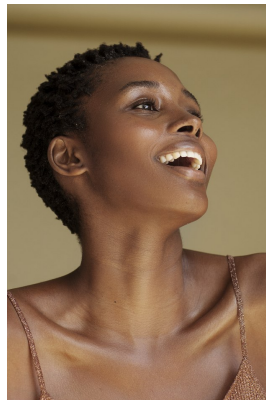

BOSS MODELS

JOHANNESBURG

POPPY XABA

Height: 181cm Bust: 92cm Waist: 75cm Hips: 109cm Shoe: 7 UK Hair: Brown Eyes: Brown

BOSS MODELS

JOHANNESBURG

POPPY XABA

Height: 181cm Bust: 92cm Waist: 75cm Hips: 109cm Shoe: 7 UK Hair: Brown Eyes: Brown

BOSS MODELS

JOHANNESBURG

POPPY XABA

Height: 181cm Bust: 92cm Waist: 75cm Hips: 109cm Shoe: 7 UK Hair: Brown Eyes: Brown