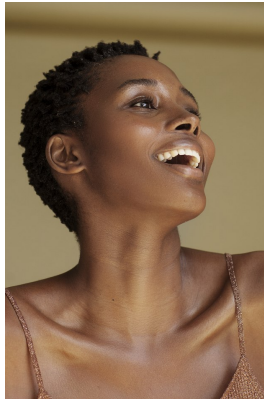

BOSS MODELS

JOHANNESBURG

POPPY XABA

Height: 181cm Bust: 92cm Waist: 75cm Hips: 109cm Shoe: 7 UK Hair: Brown Eyes: Brown