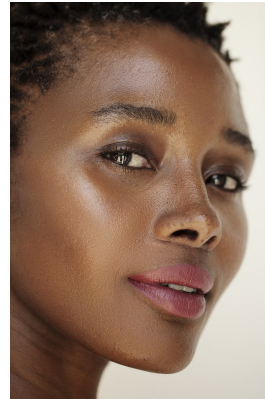

BOSS MODELS

JOHANNESBURG

POPPY XABA

Height: 181cm Bust: 92cm Waist: 75cm Hips: 109cm Shoe: 7 UK Hair: Brown Eyes: Brown

BOSS MODELS

JOHANNESBURG

POPPY XABA

Height: 181cm Bust: 92cm Waist: 75cm Hips: 109cm Shoe: 7 UK Hair: Brown Eyes: Brown

BOSS MODELS

JOHANNESBURG

POPPY XABA

Height: 181cm Bust: 92cm Waist: 75cm Hips: 109cm Shoe: 7 UK Hair: Brown Eyes: Brown