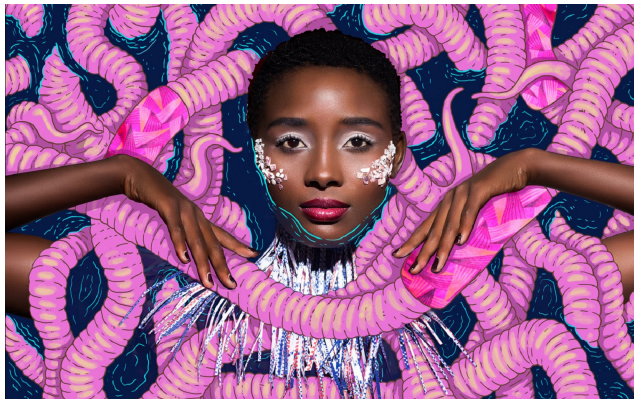

BOSS MODELS

JOHANNESBURG

POPPY XABA

Height: 181cm Bust: 92cm Waist: 75cm Hips: 109cm Shoe: 7 UK Hair: Brown Eyes: Brown

BOSS MODELS

JOHANNESBURG

POPPY XABA

Height: 181cm Bust: 92cm Waist: 75cm Hips: 109cm Shoe: 7 UK Hair: Brown Eyes: Brown

BOSS MODELS

JOHANNESBURG

POPPY XABA

Height: 181cm Bust: 92cm Waist: 75cm Hips: 109cm Shoe: 7 UK Hair: Brown Eyes: Brown