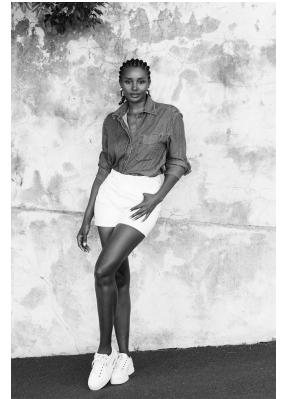

BOSS MODELS

JOHANNESBURG

POPPY XABA

Height: 181cm Bust: 92cm Waist: 75cm Hips: 109cm Shoe: 7 UK Hair: Brown Eyes: Brown