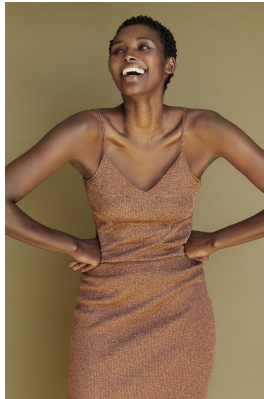

BOSS MODELS

JOHANNESBURG

POPPY XABA

Height: 181cm Bust: 92cm Waist: 75cm Hips: 109cm Shoe: 7 UK Hair: Brown Eyes: Brown

BOSS MODELS

JOHANNESBURG

POPPY XABA

Height: 181cm Bust: 92cm Waist: 75cm Hips: 109cm Shoe: 7 UK Hair: Brown Eyes: Brown

BOSS MODELS

JOHANNESBURG

POPPY XABA

Height: 181cm Bust: 92cm Waist: 75cm Hips: 109cm Shoe: 7 UK Hair: Brown Eyes: Brown