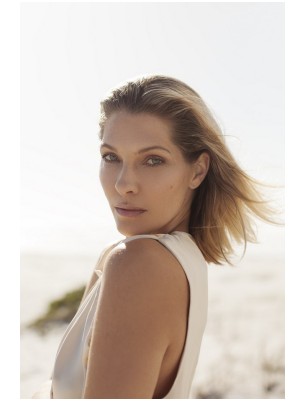

# BOSS MODELS

JOHANNESBURG

## MELODY KAYE

Height: 173cm Bust: 87cm Waist: 68cm Hips: 97cm Shoe: 4 UK Hair: Blonde Eyes: Green

# BOSS MODELS

JOHANNESBURG

MELODY KAYE

Height: 173cm Bust: 87cm Waist: 68cm Hips: 97cm Shoe: 4 UK Hair: Blonde Eyes: Green