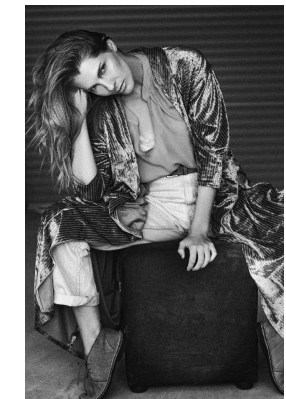

# BOSS MODELS

JOHANNESBURG

## MELODY KAYE

Height: 173cm Bust: 87cm Waist: 68cm Hips: 97cm Shoe: 4 UK Hair: Blonde Eyes: Green

# BOSS MODELS

JOHANNESBURG

MELODY KAYE

Height: 173cm Bust: 87cm Waist: 68cm Hips: 97cm Shoe: 4 UK Hair: Blonde Eyes: Green