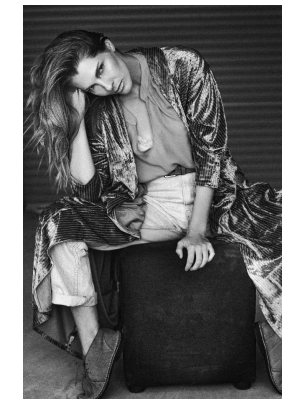

# BOSS MODELS

JOHANNESBURG

## MELODY KAYE

Height: 173cm Bust: 87cm Waist: 68cm Hips: 97cm Shoe: 4 UK Hair: Blonde Eyes: Green

# BOSS MODELS

JOHANNESBURG

MELODY KAYE

Height: 173cm Bust: 87cm Waist: 68cm Hips: 97cm Shoe: 4 UK Hair: Blonde Eyes: Green