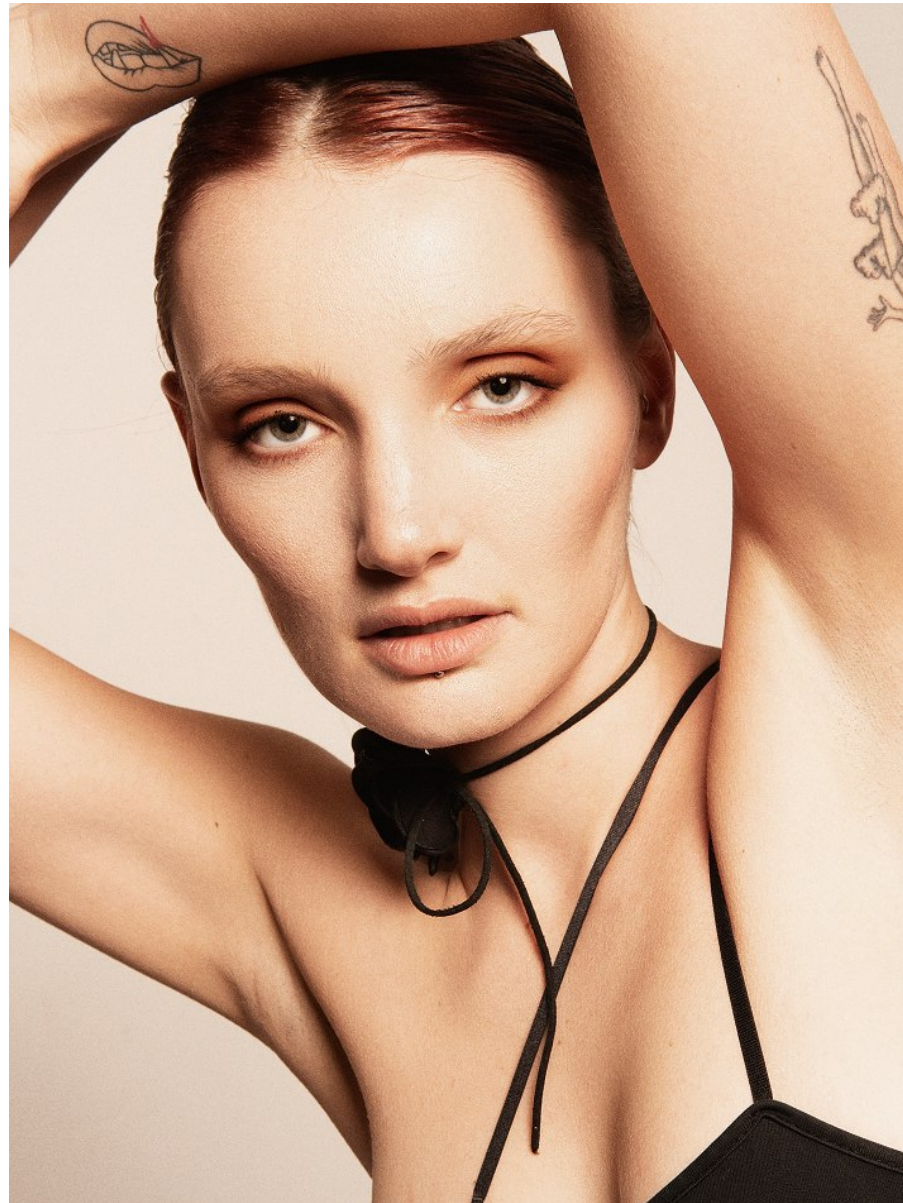

BOSS MODELS

JOHANNESBURG

JOA NEL

Height: 172cm Bust: 79cm Waist: 67cm Hips: 96cm Shoe: 7 UK Hair: Blonde Eyes: Green