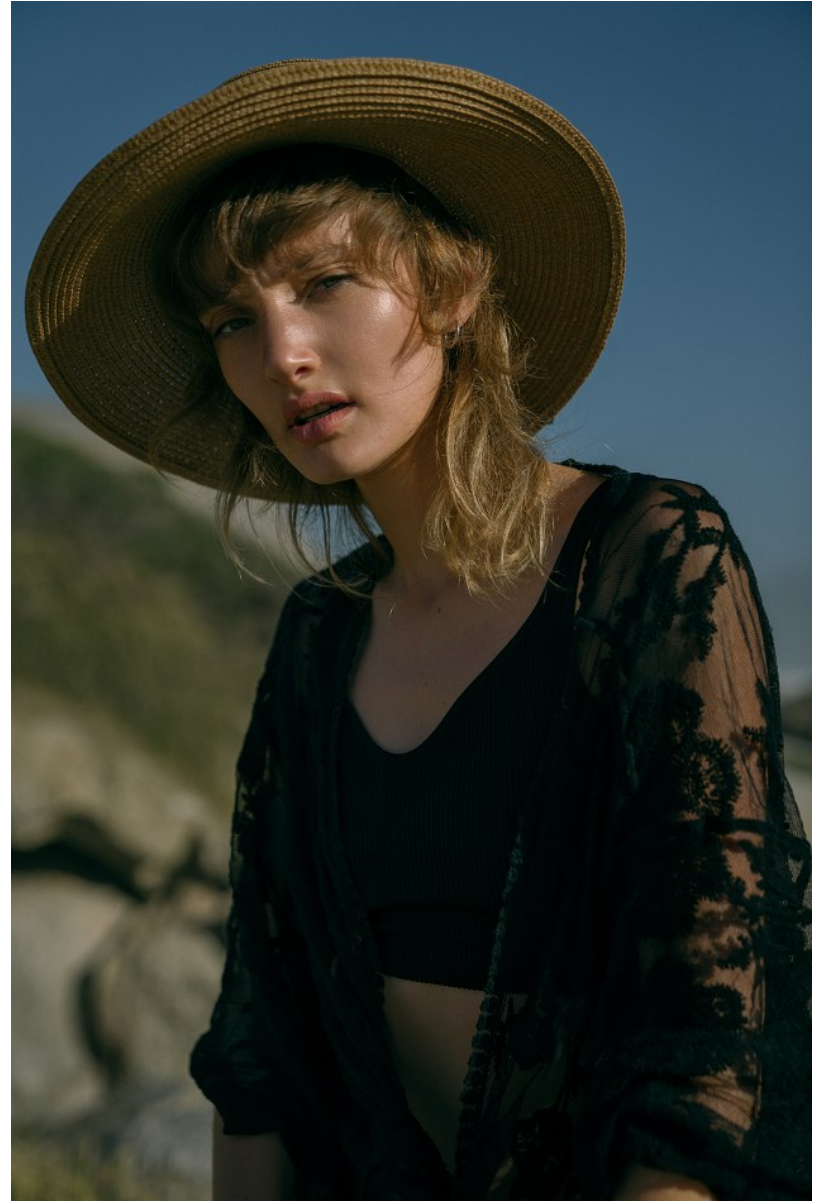

BOSS MODELS

JOHANNESBURG

JOA NEL

Height: 172cm Bust: 79cm Waist: 67cm Hips: 96cm Shoe: 7 UK Hair: Blonde Eyes: Green