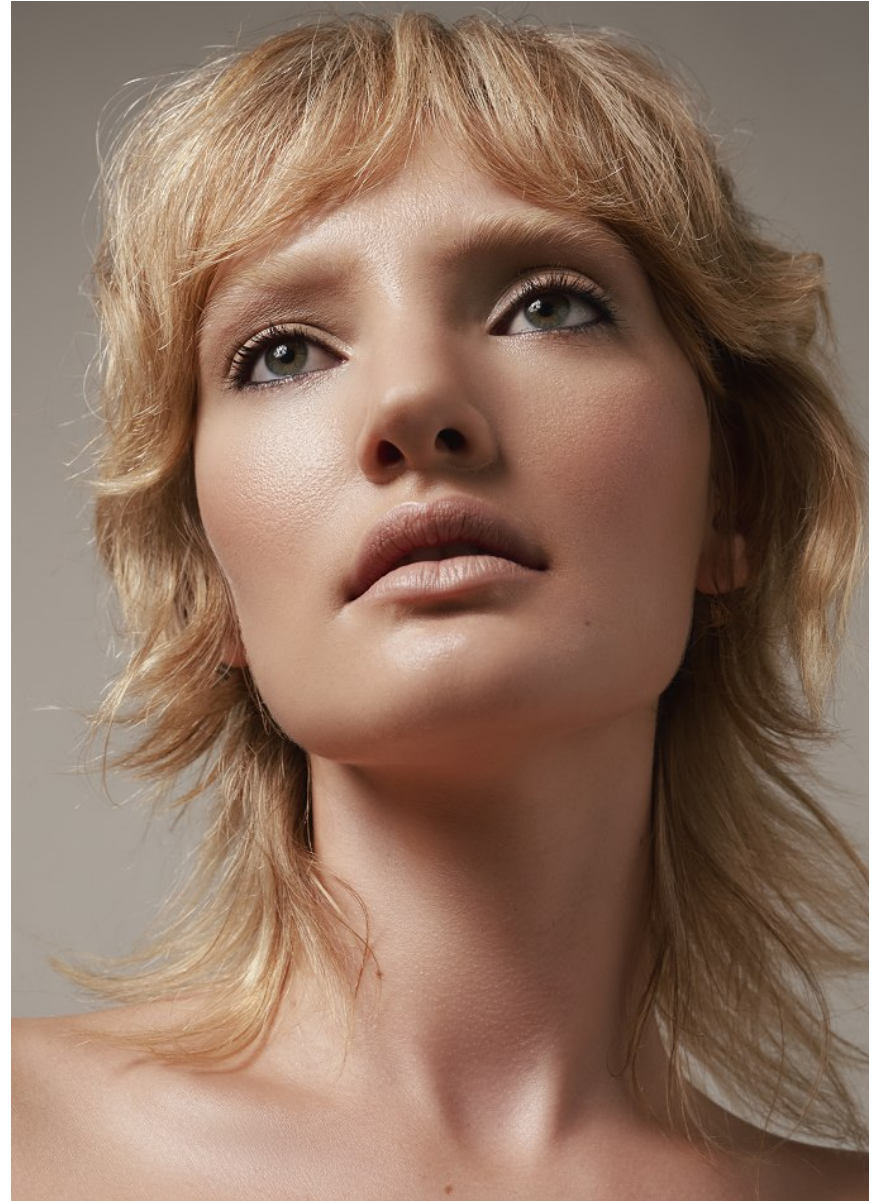

BOSS MODELS

JOHANNESBURG

JOA NEL

Height: 172cm Bust: 79cm Waist: 67cm Hips: 96cm Shoe: 7 UK Hair: Blonde Eyes: Green

BOSS MODELS

JOHANNESBURG

JOA NEL

Height: 172cm Bust: 79cm Waist: 67cm Hips: 96cm Shoe: 7 UK Hair: Blonde Eyes: Green