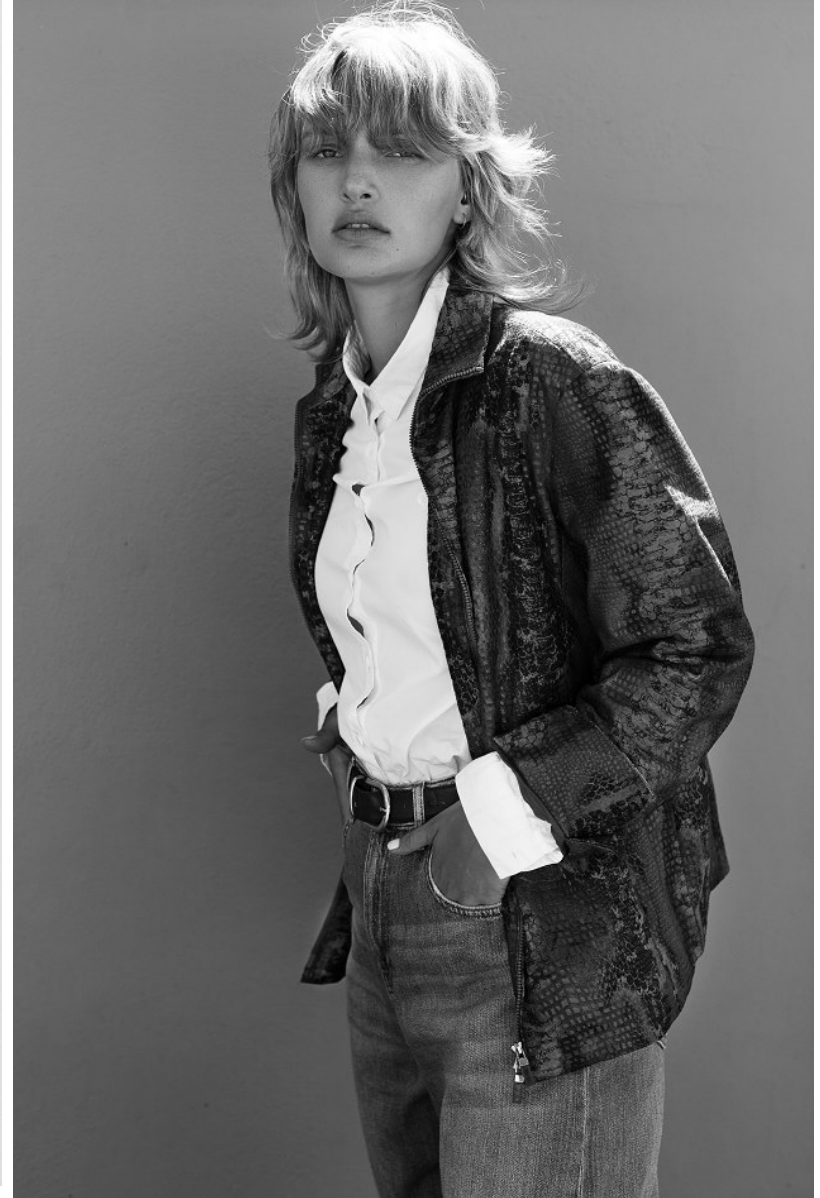

BOSS MODELS

JOHANNESBURG

Height: 172cm Bust: 79cm Waist: 67cm Hips: 96cm Shoe: 7 UK Hair: Blonde Eyes: Green