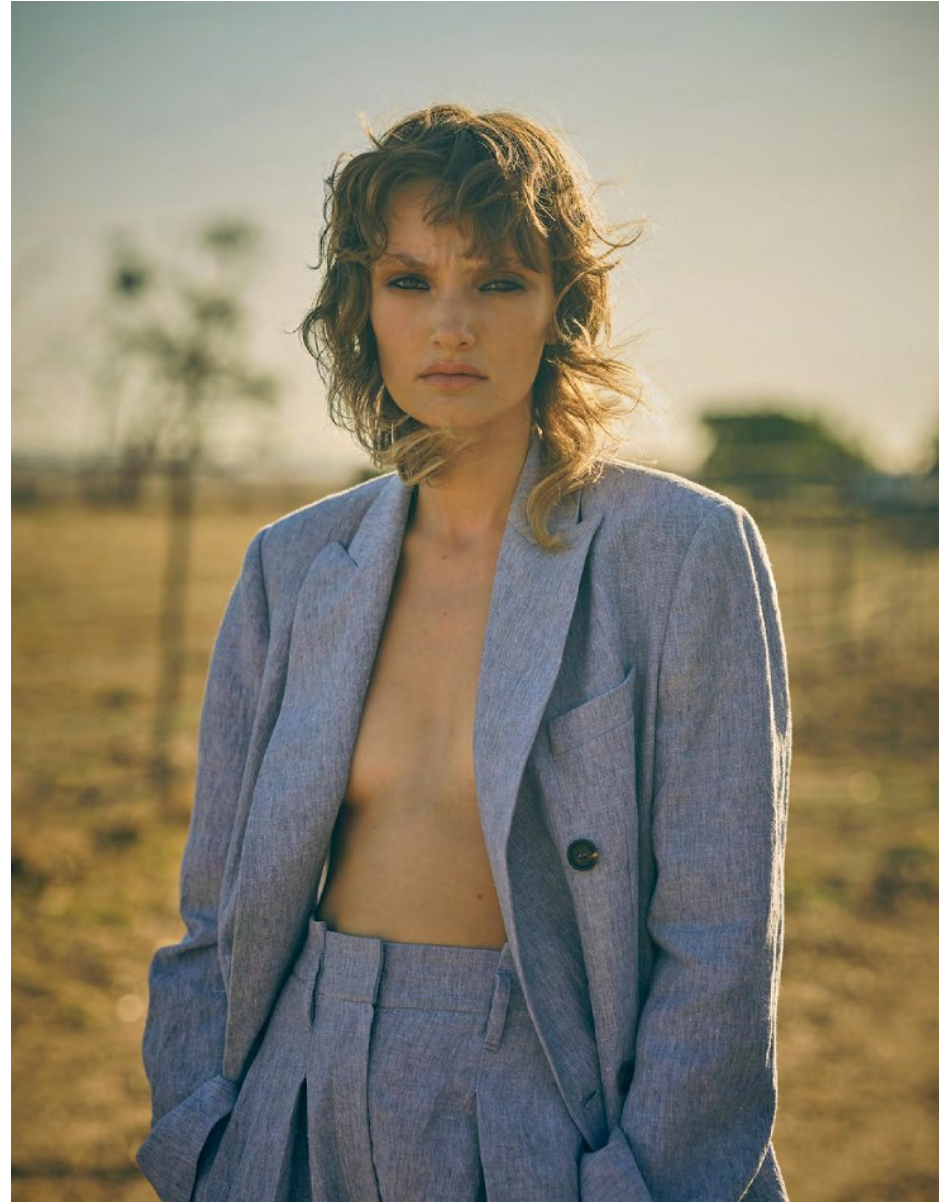

BOSS MODELS

JOHANNESBURG

JOA NEL

Height: 172cm Bust: 79cm Waist: 67cm Hips: 96cm Shoe: 7 UK Hair: Blonde Eyes: Green

BOSS MODELS

JOHANNESBURG

JOA NEL

Height: 172cm Bust: 79cm Waist: 67cm Hips: 96cm Shoe: 7 UK Hair: Blonde Eyes: Green