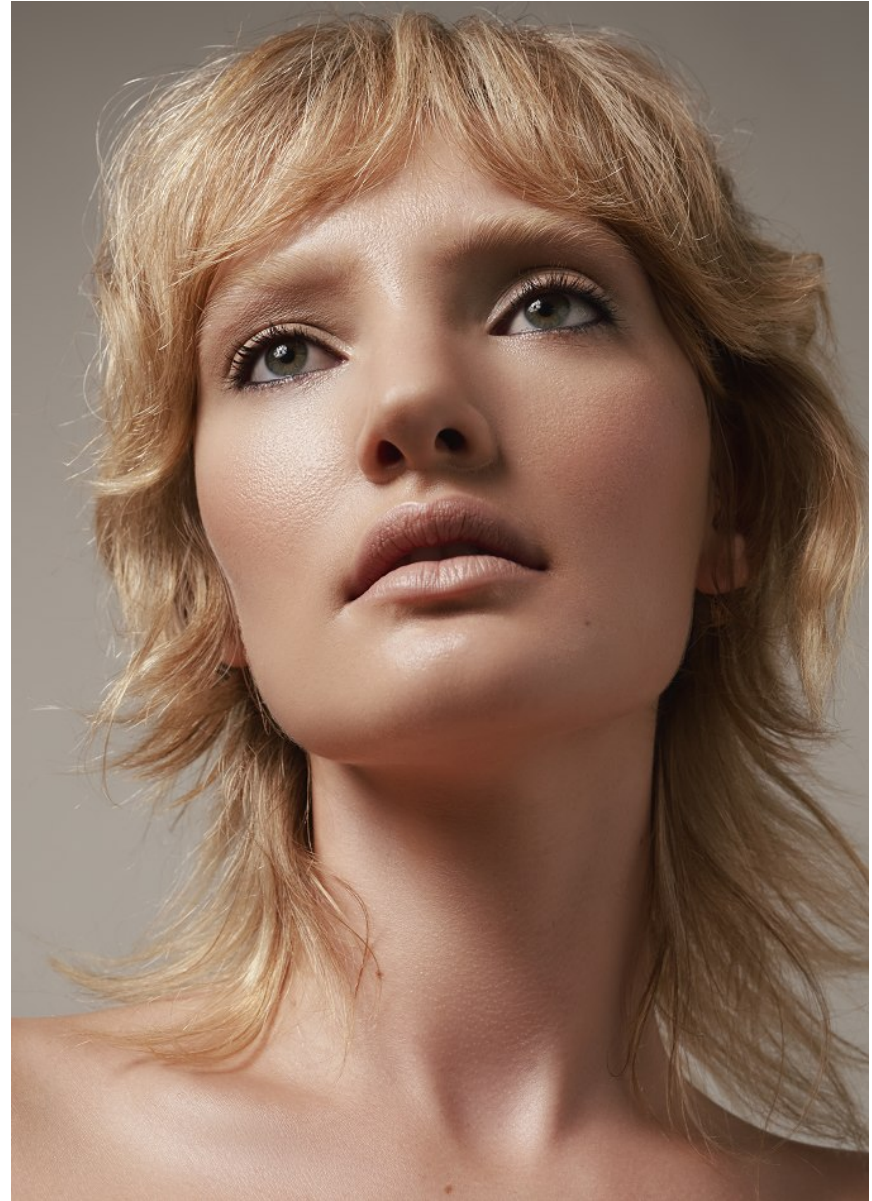

BOSS MODELS

JOHANNESBURG

JOA NEL

Height: 172cm Bust: 79cm Waist: 67cm Hips: 96cm Shoe: 7 UK Hair: Blonde Eyes: Green

BOSS MODELS

JOHANNESBURG

JOA NEL

Height: 172cm Bust: 79cm Waist: 67cm Hips: 96cm Shoe: 7 UK Hair: Blonde Eyes: Green