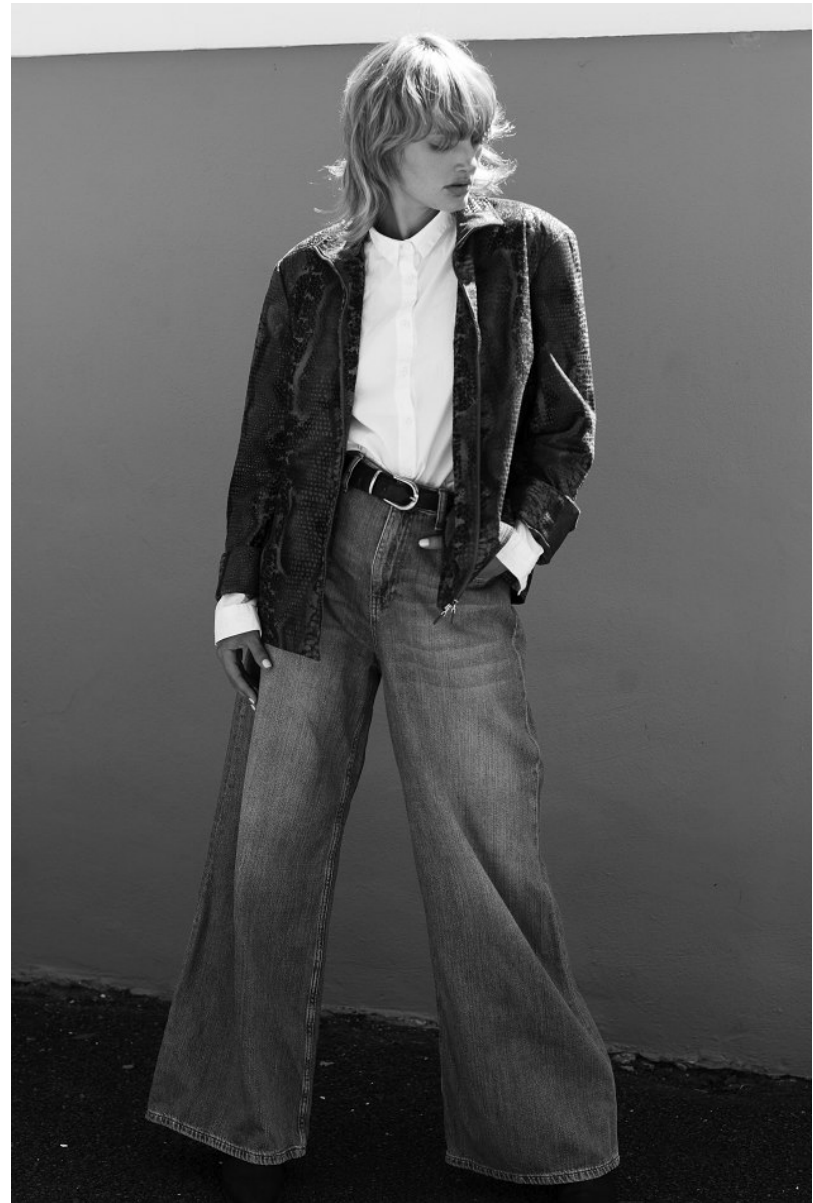

BOSS MODELS

JOHANNESBURG

JOA NEL

Height: 172cm Bust: 79cm Waist: 67cm Hips: 96cm Shoe: 7 UK Hair: Blonde Eyes: Green

BOSS MODELS

JOHANNESBURG

Alexander McQueen denim dress and boots alexandermcqueen.com

JOA NEL