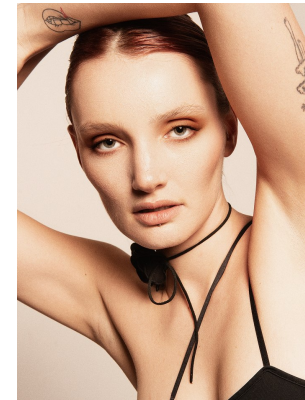

JOA NEL

Height: 172cm Bust: 79cm Waist: 67cm Hips: 96cm Shoe: 7 UK Hair: Blonde Eyes: Green