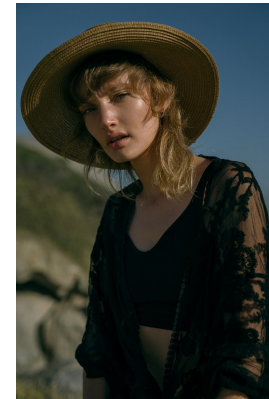

BOSS MODELS

JOHANNESBURG

0455 High-Rise Wls. Back-vent jeans

JOA NEL

Height: 172cm Bust: 79cm Waist: 67cm Hips: 96cm Shoe: 7 UK Hair: Blonde Eyes: Green

BOSS MODELS

JOHANNESBURG

JOA NEL

Height: 172cm Bust: 79cm Waist: 67cm Hips: 96cm Shoe: 7 UK Hair: Blonde Eyes: Green

BOSS MODELS

JOHANNESBURG

JOA NEL

Height: 172cm Bust: 79cm Waist: 67cm Hips: 96cm Shoe: 7 UK Hair: Blonde Eyes: Green

BOSS MODELS