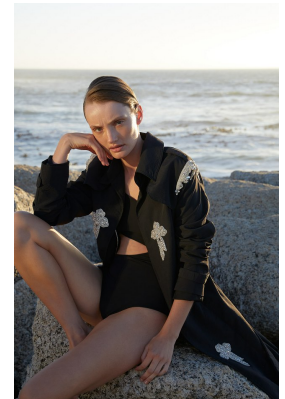

BOSS MODELS

JOHANNESBURG

JOA NEL

Height: 172cm Bust: 82cm Waist: 68cm Hips: 94cm Shoe: 7 UK Hair: Blonde Eyes: Green

BOSS MODELS

JOHANNESBURG

Our models are not and never are.com

JOA NEL

Height: 172cm Bust: 82cm Waist: 68cm Hips: 94cm Shoe: 7 UK Hair: Blonde Eyes: Green

BOSS MODELS

JOHANNESBURG

JOA NEL

Height: 172cm Bust: 82cm Waist: 68cm Hips: 94cm Shoe: 7 UK Hair: Blonde Eyes: Green