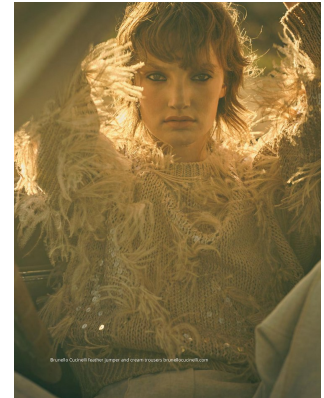

BOSS MODELS

JOHANNESBURG

04153 High-Rise Wls. Back-vent jeans

JOA NEL

Height: 172cm Bust: 79cm Waist: 67cm Hips: 96cm Shoe: 7 UK Hair: Blonde Eyes: Green

BOSS MODELS

JOHANNESBURG

JOA NEL

Height: 172cm Bust: 79cm Waist: 67cm Hips: 96cm Shoe: 7 UK Hair: Blonde Eyes: Green

BOSS MODELS

JOHANNESBURG

JOA NEL

Height: 172cm Bust: 79cm Waist: 67cm Hips: 96cm Shoe: 7 UK Hair: Blonde Eyes: Green

BOSS MODELS