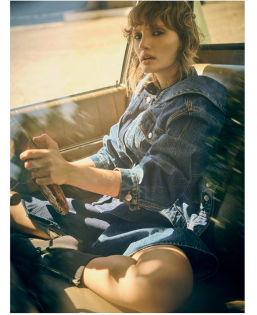

BOSS MODELS

JOHANNESBURG

04153 High-Rise Wls. Back-vent jeans

JOA NEL

Height: 172cm Bust: 79cm Waist: 67cm Hips: 96cm Shoe: 7 UK Hair: Blonde Eyes: Green

BOSS MODELS

JOHANNESBURG

JOA NEL

Height: 172cm Bust: 79cm Waist: 67cm Hips: 96cm Shoe: 7 UK Hair: Blonde Eyes: Green

BOSS MODELS

JOHANNESBURG

JOA NEL

Height: 172cm Bust: 79cm Waist: 67cm Hips: 96cm Shoe: 7 UK Hair: Blonde Eyes: Green

BOSS MODELS