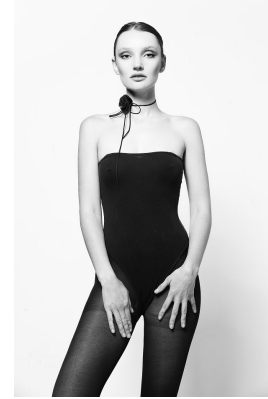

BOSS MODELS

JOHANNESBURG

JOA NEL

Height: 172cm Bust: 82cm Waist: 68cm Hips: 94cm Shoe: 7 UK Hair: Blonde Eyes: Green

BOSS MODELS

JOHANNESBURG

Our models are not and never are.com

JOA NEL

Height: 172cm Bust: 82cm Waist: 68cm Hips: 94cm Shoe: 7 UK Hair: Blonde Eyes: Green

BOSS MODELS

JOHANNESBURG

JOA NEL

Height: 172cm Bust: 82cm Waist: 68cm Hips: 94cm Shoe: 7 UK Hair: Blonde Eyes: Green