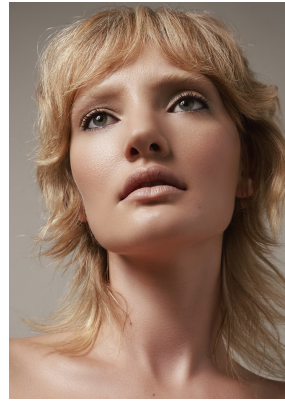

BOSS MODELS

JOHANNESBURG

0455 High-Rise Wls. Back-vent jeans

JOA NEL

Height: 172cm Bust: 79cm Waist: 67cm Hips: 96cm Shoe: 7 UK Hair: Blonde Eyes: Green

BOSS MODELS

JOHANNESBURG

JOA NEL

Height: 172cm Bust: 79cm Waist: 67cm Hips: 96cm Shoe: 7 UK Hair: Blonde Eyes: Green

BOSS MODELS

JOHANNESBURG

JOA NEL

Height: 172cm Bust: 79cm Waist: 67cm Hips: 96cm Shoe: 7 UK Hair: Blonde Eyes: Green

BOSS MODELS

JOHANNESBURG

Don't forget to check out [our.com](#)

Alexander McQueen who they alexandermcqueen.com

JOA NEL

Height: 172cm Bust: 79cm Waist: 67cm Hips: 96cm Shoe: 7 UK Hair: Blonde Eyes: Green