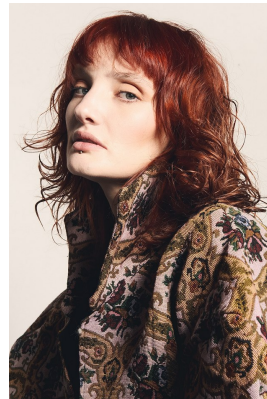

BOSS MODELS

JOHANNESBURG

JOA NEL

Height: 172cm Bust: 82cm Waist: 68cm Hips: 94cm Shoe: 7 UK Hair: Blonde Eyes: Green

BOSS MODELS

JOHANNESBURG

Our models are not and never are.com

JOA NEL

Height: 172cm Bust: 82cm Waist: 68cm Hips: 94cm Shoe: 7 UK Hair: Blonde Eyes: Green

BOSS MODELS

JOHANNESBURG

JOA NEL

Height: 172cm Bust: 82cm Waist: 68cm Hips: 94cm Shoe: 7 UK Hair: Blonde Eyes: Green