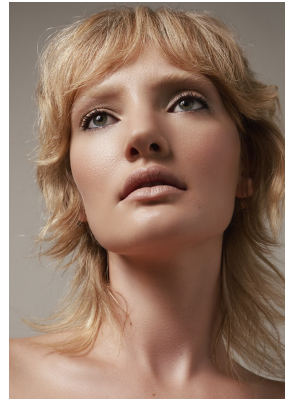

BOSS MODELS

JOHANNESBURG

04153 High-Rise Wls. Back-vent jeans

JOA NEL

Height: 172cm Bust: 79cm Waist: 67cm Hips: 96cm Shoe: 7 UK Hair: Blonde Eyes: Green

BOSS MODELS

JOHANNESBURG

JOA NEL

Height: 172cm Bust: 79cm Waist: 67cm Hips: 96cm Shoe: 7 UK Hair: Blonde Eyes: Green

BOSS MODELS

JOHANNESBURG

JOA NEL

Height: 172cm Bust: 79cm Waist: 67cm Hips: 96cm Shoe: 7 UK Hair: Blonde Eyes: Green

BOSS MODELS

JOHANNESBURG

Don't forget to check out [our.com](#)

Alexander McQueen [who they alexandermcqueen.com](#)

JOA NEL

Height: 172cm Bust: 79cm Waist: 67cm Hips: 96cm Shoe: 7 UK Hair: Blonde Eyes: Green