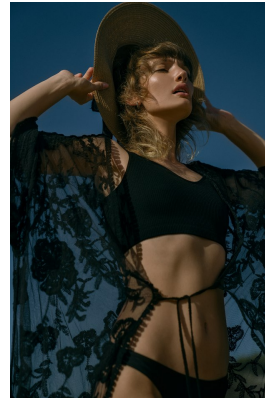

BOSS MODELS

JOHANNESBURG

04153 High-Rise Wls. Back-vent jeans

JOA NEL

Height: 172cm Bust: 79cm Waist: 67cm Hips: 96cm Shoe: 7 UK Hair: Blonde Eyes: Green

BOSS MODELS

JOHANNESBURG

JOA NEL

Height: 172cm Bust: 79cm Waist: 67cm Hips: 96cm Shoe: 7 UK Hair: Blonde Eyes: Green

BOSS MODELS

JOHANNESBURG

JOA NEL

Height: 172cm Bust: 79cm Waist: 67cm Hips: 96cm Shoe: 7 UK Hair: Blonde Eyes: Green

BOSS MODELS