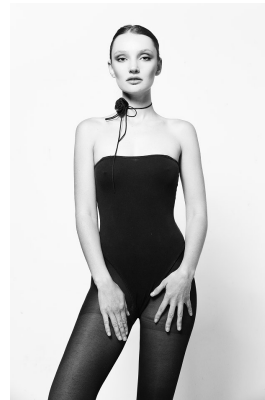

JOA NEL

Height: 172cm Bust: 79cm Waist: 67cm Hips: 96cm Shoe: 7 UK Hair: Blonde Eyes: Green