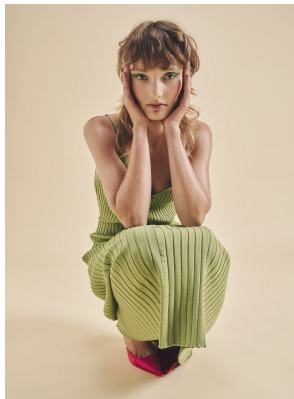

BOSS MODELS

JOHANNESBURG

0455 High-Rise Wls. Back-vent jeans

JOA NEL

Height: 172cm Bust: 79cm Waist: 67cm Hips: 96cm Shoe: 7 UK Hair: Blonde Eyes: Green

BOSS MODELS

JOHANNESBURG

JOA NEL

Height: 172cm Bust: 79cm Waist: 67cm Hips: 96cm Shoe: 7 UK Hair: Blonde Eyes: Green

BOSS MODELS

JOHANNESBURG

JOA NEL

Height: 172cm Bust: 79cm Waist: 67cm Hips: 96cm Shoe: 7 UK Hair: Blonde Eyes: Green

BOSS MODELS

JOHANNESBURG

Don't forget to check out [our.com](#)

Alexander McQueen who they alexandermcqueen.com

JOA NEL

Height: 172cm Bust: 79cm Waist: 67cm Hips: 96cm Shoe: 7 UK Hair: Blonde Eyes: Green