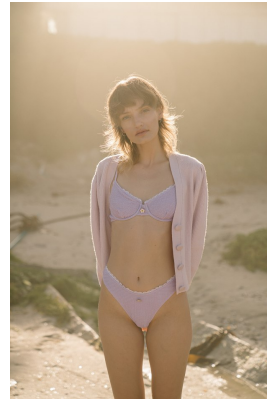

BOSS MODELS

JOHANNESBURG

0455 High-Rise Wls. Back-vent jeans

JOA NEL

Height: 172cm Bust: 79cm Waist: 67cm Hips: 96cm Shoe: 7 UK Hair: Blonde Eyes: Green

BOSS MODELS

JOHANNESBURG

JOA NEL

Height: 172cm Bust: 79cm Waist: 67cm Hips: 96cm Shoe: 7 UK Hair: Blonde Eyes: Green

BOSS MODELS

JOHANNESBURG

JOA NEL

Height: 172cm Bust: 79cm Waist: 67cm Hips: 96cm Shoe: 7 UK Hair: Blonde Eyes: Green

BOSS MODELS

JOHANNESBURG

Don't forget to check out [our.com](#)

Alexander McQueen who they alexandermcqueen.com

JOA NEL

Height: 172cm Bust: 79cm Waist: 67cm Hips: 96cm Shoe: 7 UK Hair: Blonde Eyes: Green