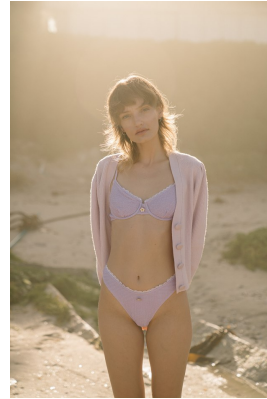

BOSS MODELS

JOHANNESBURG

04153 High-Rise Wls. Back-vent jeans

JOA NEL

Height: 172cm Bust: 79cm Waist: 67cm Hips: 96cm Shoe: 7 UK Hair: Blonde Eyes: Green

BOSS MODELS

JOHANNESBURG

JOA NEL

Height: 172cm Bust: 79cm Waist: 67cm Hips: 96cm Shoe: 7 UK Hair: Blonde Eyes: Green

BOSS MODELS

JOHANNESBURG

JOA NEL

Height: 172cm Bust: 79cm Waist: 67cm Hips: 96cm Shoe: 7 UK Hair: Blonde Eyes: Green

BOSS MODELS

JOHANNESBURG

Don't forget to check out [our.com](#)

Alexander McQueen [who they alexandermcqueen.com](#)

JOA NEL

Height: 172cm Bust: 79cm Waist: 67cm Hips: 96cm Shoe: 7 UK Hair: Blonde Eyes: Green