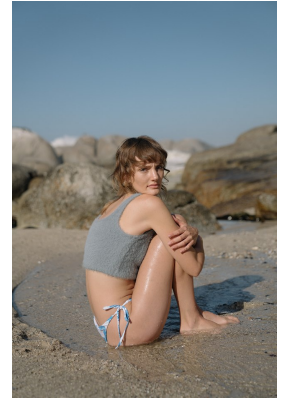

BOSS MODELS

JOHANNESBURG

JOA NEL

Height: 172cm Bust: 82cm Waist: 68cm Hips: 94cm Shoe: 7 UK Hair: Blonde Eyes: Green

BOSS MODELS

JOHANNESBURG

Our models are not and never are.com

JOA NEL

Height: 172cm Bust: 82cm Waist: 68cm Hips: 94cm Shoe: 7 UK Hair: Blonde Eyes: Green

BOSS MODELS

JOHANNESBURG

JOA NEL

Height: 172cm Bust: 82cm Waist: 68cm Hips: 94cm Shoe: 7 UK Hair: Blonde Eyes: Green