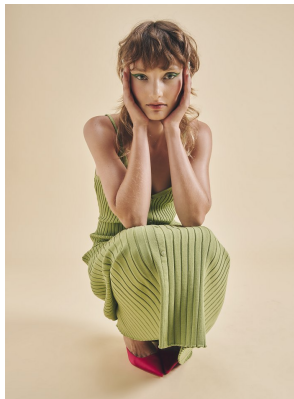

BOSS MODELS

JOHANNESBURG

04153 High-Rise Wls. Back-vent jeans

JOA NEL

Height: 172cm Bust: 79cm Waist: 67cm Hips: 96cm Shoe: 7 UK Hair: Blonde Eyes: Green

BOSS MODELS

JOHANNESBURG

JOA NEL

Height: 172cm Bust: 79cm Waist: 67cm Hips: 96cm Shoe: 7 UK Hair: Blonde Eyes: Green

BOSS MODELS

JOHANNESBURG

JOA NEL

Height: 172cm Bust: 79cm Waist: 67cm Hips: 96cm Shoe: 7 UK Hair: Blonde Eyes: Green

BOSS MODELS

JOHANNESBURG

Don't forget to check out [our.com](#)

Alexander McQueen [who they alexandermcqueen.com](#)

JOA NEL

Height: 172cm Bust: 79cm Waist: 67cm Hips: 96cm Shoe: 7 UK Hair: Blonde Eyes: Green