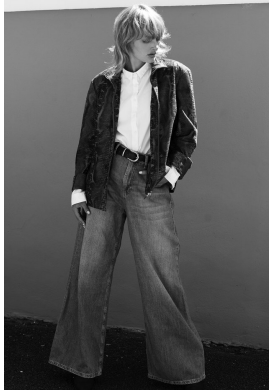

BOSS MODELS

JOHANNESBURG

0455 High-Rise Wls. Back-vent jeans

JOA NEL

Height: 172cm Bust: 79cm Waist: 67cm Hips: 96cm Shoe: 7 UK Hair: Blonde Eyes: Green

BOSS MODELS

JOHANNESBURG

JOA NEL

Height: 172cm Bust: 79cm Waist: 67cm Hips: 96cm Shoe: 7 UK Hair: Blonde Eyes: Green

BOSS MODELS

JOHANNESBURG

JOA NEL

Height: 172cm Bust: 79cm Waist: 67cm Hips: 96cm Shoe: 7 UK Hair: Blonde Eyes: Green

BOSS MODELS