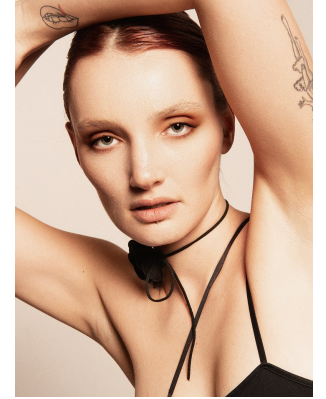

BOSS MODELS

JOHANNESBURG

JOA NEL

Height: 172cm Bust: 82cm Waist: 68cm Hips: 94cm Shoe: 7 UK Hair: Blonde Eyes: Green

BOSS MODELS

JOHANNESBURG

Our models are not and never are.com

JOA NEL

Height: 172cm Bust: 82cm Waist: 68cm Hips: 94cm Shoe: 7 UK Hair: Blonde Eyes: Green

BOSS MODELS

JOHANNESBURG

JOA NEL

Height: 172cm Bust: 82cm Waist: 68cm Hips: 94cm Shoe: 7 UK Hair: Blonde Eyes: Green