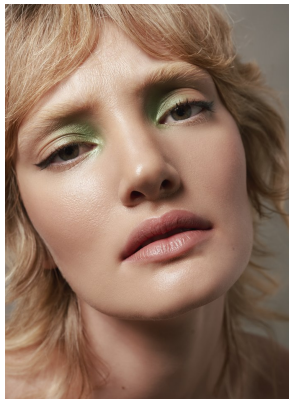

BOSS MODELS

JOHANNESBURG

04153 High-Rise Wls. Back-vent jeans

JOA NEL

Height: 172cm Bust: 79cm Waist: 67cm Hips: 96cm Shoe: 7 UK Hair: Blonde Eyes: Green

BOSS MODELS

JOHANNESBURG

JOA NEL

Height: 172cm Bust: 79cm Waist: 67cm Hips: 96cm Shoe: 7 UK Hair: Blonde Eyes: Green

BOSS MODELS

JOHANNESBURG

JOA NEL

Height: 172cm Bust: 79cm Waist: 67cm Hips: 96cm Shoe: 7 UK Hair: Blonde Eyes: Green

BOSS MODELS