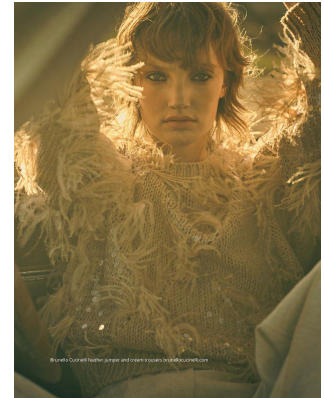

BOSS MODELS

JOHANNESBURG

0455 High-Rise Wls. Back-vent jeans

JOA NEL

Height: 172cm Bust: 79cm Waist: 67cm Hips: 96cm Shoe: 7 UK Hair: Blonde Eyes: Green

BOSS MODELS

JOHANNESBURG

JOA NEL

Height: 172cm Bust: 79cm Waist: 67cm Hips: 96cm Shoe: 7 UK Hair: Blonde Eyes: Green

BOSS MODELS

JOHANNESBURG

JOA NEL

Height: 172cm Bust: 79cm Waist: 67cm Hips: 96cm Shoe: 7 UK Hair: Blonde Eyes: Green

BOSS MODELS