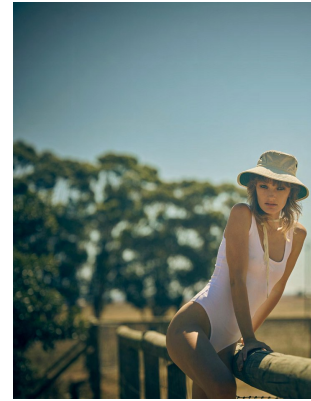

BOSS MODELS

JOHANNESBURG

04153 High-Rise Wls. Back-vent jeans

JOA NEL

Height: 172cm Bust: 79cm Waist: 67cm Hips: 96cm Shoe: 7 UK Hair: Blonde Eyes: Green

BOSS MODELS

JOHANNESBURG

JOA NEL

Height: 172cm Bust: 79cm Waist: 67cm Hips: 96cm Shoe: 7 UK Hair: Blonde Eyes: Green

BOSS MODELS

JOHANNESBURG

JOA NEL

Height: 172cm Bust: 79cm Waist: 67cm Hips: 96cm Shoe: 7 UK Hair: Blonde Eyes: Green

BOSS MODELS