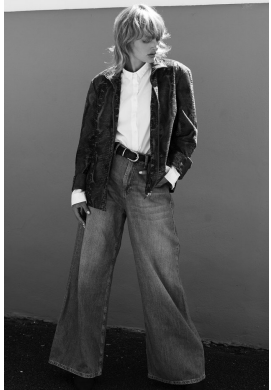

BOSS MODELS

JOHANNESBURG

04153 High-Rise Wls. Back-vent jeans

JOA NEL

Height: 172cm Bust: 79cm Waist: 67cm Hips: 96cm Shoe: 7 UK Hair: Blonde Eyes: Green

BOSS MODELS

JOHANNESBURG

JOA NEL

Height: 172cm Bust: 79cm Waist: 67cm Hips: 96cm Shoe: 7 UK Hair: Blonde Eyes: Green

BOSS MODELS

JOHANNESBURG

JOA NEL

Height: 172cm Bust: 79cm Waist: 67cm Hips: 96cm Shoe: 7 UK Hair: Blonde Eyes: Green

BOSS MODELS