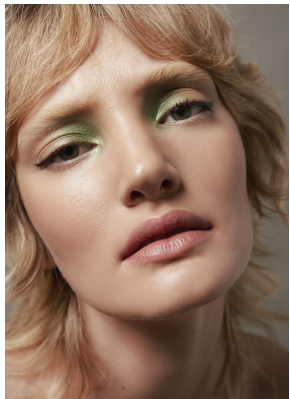

BOSS MODELS

JOHANNESBURG

0455 High-Rise Wls. Back-vent jeans

JOA NEL

Height: 172cm Bust: 79cm Waist: 67cm Hips: 96cm Shoe: 7 UK Hair: Blonde Eyes: Green

BOSS MODELS

JOHANNESBURG

JOA NEL

Height: 172cm Bust: 79cm Waist: 67cm Hips: 96cm Shoe: 7 UK Hair: Blonde Eyes: Green

BOSS MODELS

JOHANNESBURG

JOA NEL

Height: 172cm Bust: 79cm Waist: 67cm Hips: 96cm Shoe: 7 UK Hair: Blonde Eyes: Green

BOSS MODELS