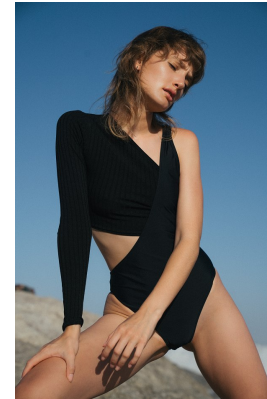

BOSS MODELS

JOHANNESBURG

0455 High-Rise Wls. Back-vent jeans

JOA NEL

Height: 172cm Bust: 79cm Waist: 67cm Hips: 96cm Shoe: 7 UK Hair: Blonde Eyes: Green

BOSS MODELS

JOHANNESBURG

JOA NEL

Height: 172cm Bust: 79cm Waist: 67cm Hips: 96cm Shoe: 7 UK Hair: Blonde Eyes: Green

BOSS MODELS

JOHANNESBURG

JOA NEL

Height: 172cm Bust: 79cm Waist: 67cm Hips: 96cm Shoe: 7 UK Hair: Blonde Eyes: Green

BOSS MODELS