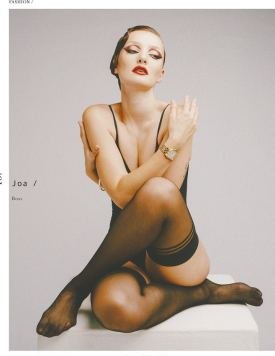

BOSS MODELS

JOHANNESBURG

JOA NEL

Height: 172cm Bust: 82cm Waist: 68cm Hips: 94cm Shoe: 7 UK Hair: Blonde Eyes: Green

BOSS MODELS

JOHANNESBURG

Our models are not and never are.com

JOA NEL

Height: 172cm Bust: 82cm Waist: 68cm Hips: 94cm Shoe: 7 UK Hair: Blonde Eyes: Green

BOSS MODELS

JOHANNESBURG

JOA NEL

Height: 172cm Bust: 82cm Waist: 68cm Hips: 94cm Shoe: 7 UK Hair: Blonde Eyes: Green