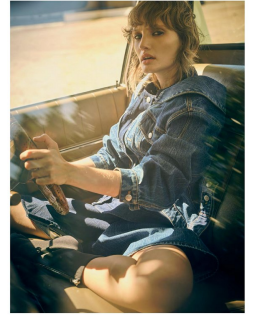

BOSS MODELS

JOHANNESBURG

0455 High-Rise Wls. Back-vent jeans

JOA NEL

Height: 172cm Bust: 79cm Waist: 67cm Hips: 96cm Shoe: 7 UK Hair: Blonde Eyes: Green

BOSS MODELS

JOHANNESBURG

JOA NEL

Height: 172cm Bust: 79cm Waist: 67cm Hips: 96cm Shoe: 7 UK Hair: Blonde Eyes: Green

BOSS MODELS

JOHANNESBURG

JOA NEL

Height: 172cm Bust: 79cm Waist: 67cm Hips: 96cm Shoe: 7 UK Hair: Blonde Eyes: Green

BOSS MODELS