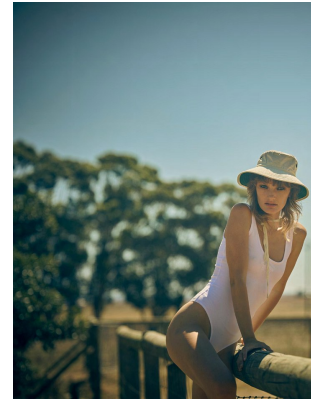

BOSS MODELS

JOHANNESBURG

0455 High-Rise Wls. Back-vent jeans

JOA NEL

Height: 172cm Bust: 79cm Waist: 67cm Hips: 96cm Shoe: 7 UK Hair: Blonde Eyes: Green

BOSS MODELS

JOHANNESBURG

JOA NEL

Height: 172cm Bust: 79cm Waist: 67cm Hips: 96cm Shoe: 7 UK Hair: Blonde Eyes: Green

BOSS MODELS

JOHANNESBURG

JOA NEL

Height: 172cm Bust: 79cm Waist: 67cm Hips: 96cm Shoe: 7 UK Hair: Blonde Eyes: Green

BOSS MODELS