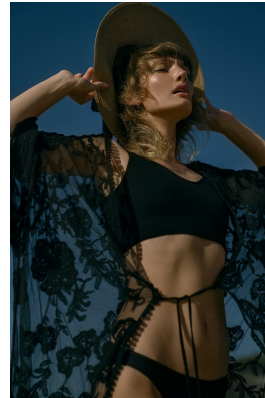

BOSS MODELS

JOHANNESBURG

0455 High-Rise Wls. Back-vent jeans

JOA NEL

Height: 172cm Bust: 79cm Waist: 67cm Hips: 96cm Shoe: 7 UK Hair: Blonde Eyes: Green

BOSS MODELS

JOHANNESBURG

JOA NEL

Height: 172cm Bust: 79cm Waist: 67cm Hips: 96cm Shoe: 7 UK Hair: Blonde Eyes: Green

BOSS MODELS

JOHANNESBURG

JOA NEL

Height: 172cm Bust: 79cm Waist: 67cm Hips: 96cm Shoe: 7 UK Hair: Blonde Eyes: Green

BOSS MODELS