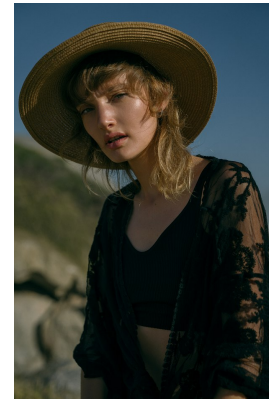

BOSS MODELS

JOHANNESBURG

04153 High-Rise Wls. Back-vent jeans

JOA NEL

Height: 172cm Bust: 79cm Waist: 67cm Hips: 96cm Shoe: 7 UK Hair: Blonde Eyes: Green

BOSS MODELS

JOHANNESBURG

JOA NEL

Height: 172cm Bust: 79cm Waist: 67cm Hips: 96cm Shoe: 7 UK Hair: Blonde Eyes: Green

BOSS MODELS

JOHANNESBURG

JOA NEL

Height: 172cm Bust: 79cm Waist: 67cm Hips: 96cm Shoe: 7 UK Hair: Blonde Eyes: Green

BOSS MODELS