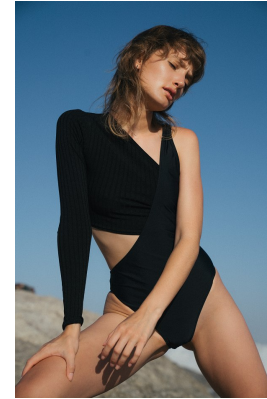

BOSS MODELS

JOHANNESBURG

04153 High-Rise Wls. Back-vent jeans

JOA NEL

Height: 172cm Bust: 79cm Waist: 67cm Hips: 96cm Shoe: 7 UK Hair: Blonde Eyes: Green

BOSS MODELS

JOHANNESBURG

JOA NEL

Height: 172cm Bust: 79cm Waist: 67cm Hips: 96cm Shoe: 7 UK Hair: Blonde Eyes: Green

BOSS MODELS

JOHANNESBURG

JOA NEL

Height: 172cm Bust: 79cm Waist: 67cm Hips: 96cm Shoe: 7 UK Hair: Blonde Eyes: Green

BOSS MODELS