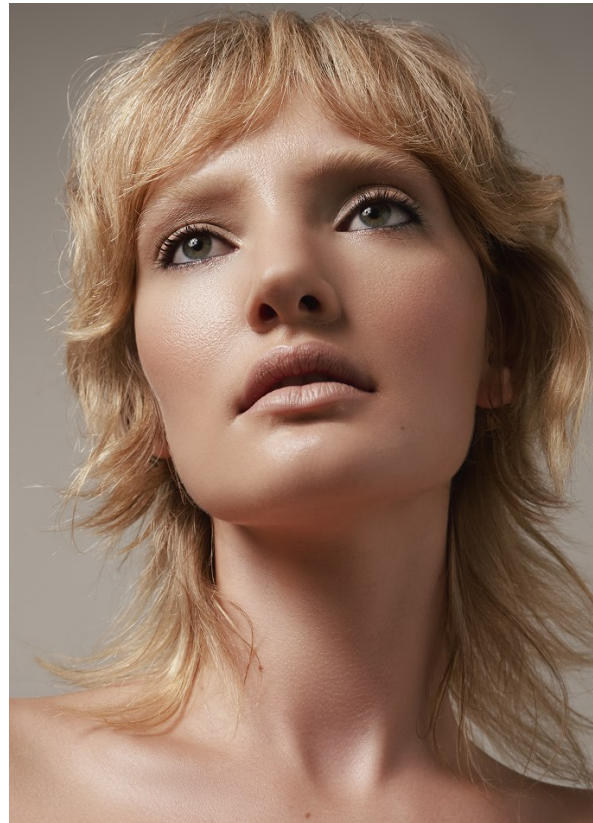

BOSS MODELS

JOHANNESBURG

JOA NEL

Height: 172cm Bust: 79cm Waist: 67cm Hips: 96cm Shoe: 7 UK Hair: Blonde Eyes: Green

BOSS MODELS

JOHANNESBURG

JOA NEL

Height: 172cm Bust: 79cm Waist: 67cm Hips: 96cm Shoe: 7 UK Hair: Blonde Eyes: Green