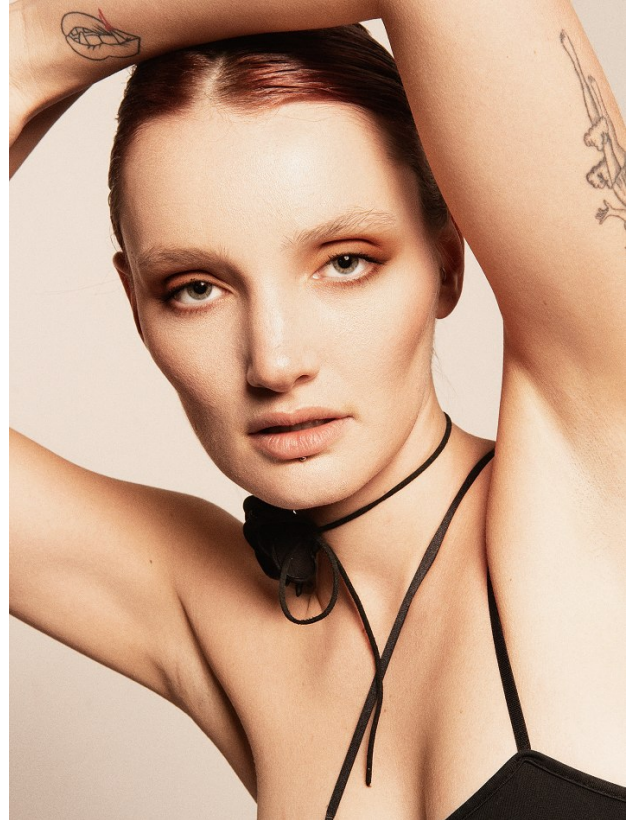

BOSS MODELS

JOHANNESBURG

JOA NEL

Height: 172cm Bust: 82cm Waist: 68cm Hips: 94cm Shoe: 7 UK Hair: Blonde Eyes: Green