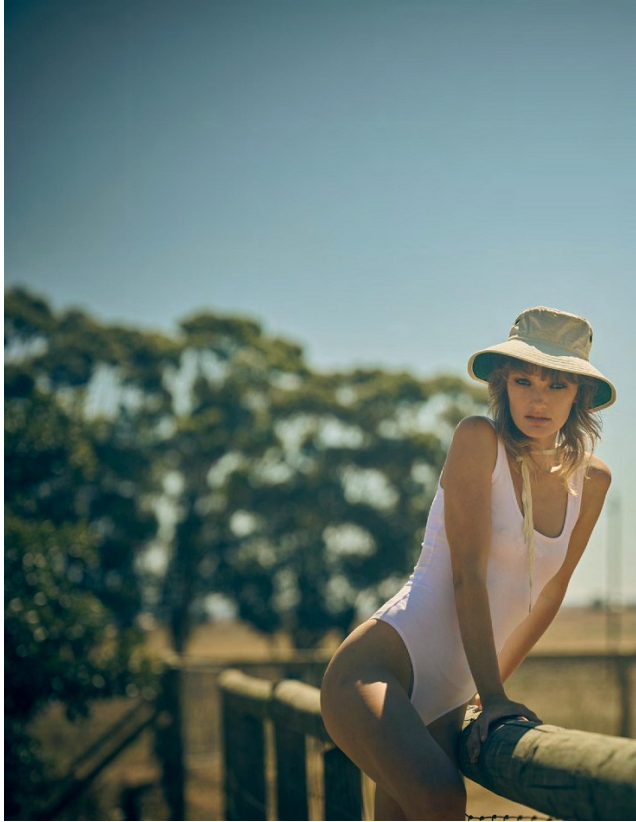

BOSS MODELS

JOHANNESBURG

JOA NEL

Height: 172cm Bust: 79cm Waist: 67cm Hips: 96cm Shoe: 7 UK Hair: Blonde Eyes: Green