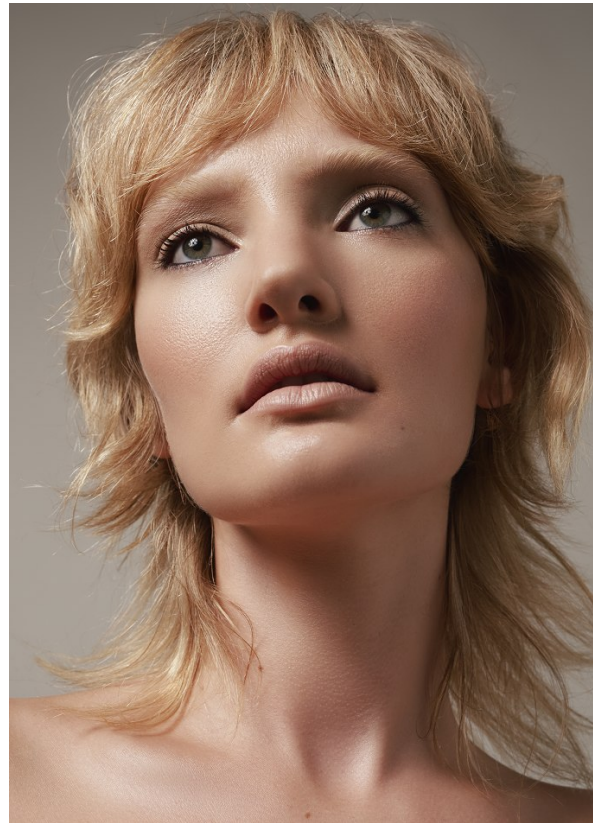

BOSS MODELS

JOHANNESBURG

JOA NEL

Height: 172cm Bust: 79cm Waist: 67cm Hips: 96cm Shoe: 7 UK Hair: Blonde Eyes: Green