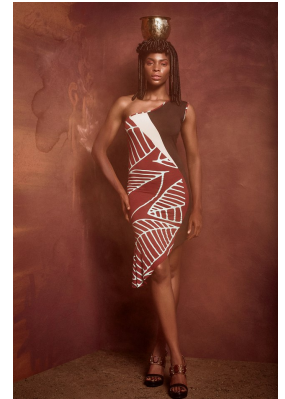

BOSS MODELS

JOHANNESBURG

AMAKA CHIRAH

Height: 178cm Bust: 89cm Waist: 72cm Hips: 93cm Shoe: 7 UK Hair: Black Eyes: Brown

BOSS MODELS

JOHANNESBURG

AMAKA CHIRAH

Height: 178cm Bust: 89cm Waist: 72cm Hips: 93cm Shoe: 7 UK Hair: Black Eyes: Brown