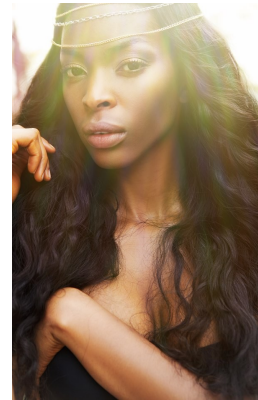

BOSS MODELS

JOHANNESBURG

AMAKA CHIRAH

Height: 178cm Bust: 89cm Waist: 72cm Hips: 93cm Shoe: 7 UK Hair: Black Eyes: Brown

BOSS MODELS

JOHANNESBURG

AMAKA CHIRAH

Height: 178cm Bust: 89cm Waist: 72cm Hips: 93cm Shoe: 7 UK Hair: Black Eyes: Brown