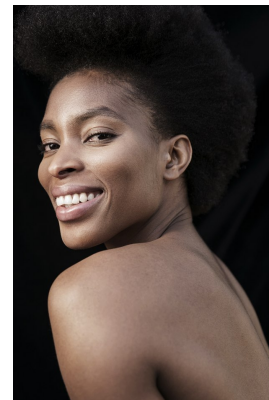

BOSS MODELS

JOHANNESBURG

AMAKA CHIRAH

Height: 178cm Bust: 89cm Waist: 72cm Hips: 93cm Shoe: 7 UK Hair: Black Eyes: Brown

BOSS MODELS

JOHANNESBURG

AMAKA CHIRAH

Height: 178cm Bust: 89cm Waist: 72cm Hips: 93cm Shoe: 7 UK Hair: Black Eyes: Brown