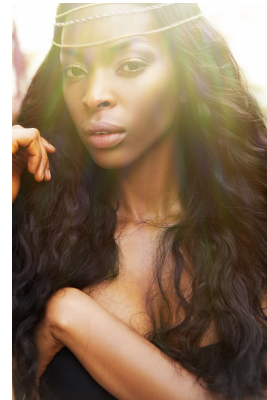

BOSS MODELS

JOHANNESBURG

AMAKA CHIRAH

Height: 178cm Bust: 89cm Waist: 72cm Hips: 93cm Shoe: 7 UK Hair: Black Eyes: Brown

BOSS MODELS

JOHANNESBURG

AMAKA CHIRAH

Height: 178cm Bust: 89cm Waist: 72cm Hips: 93cm Shoe: 7 UK Hair: Black Eyes: Brown