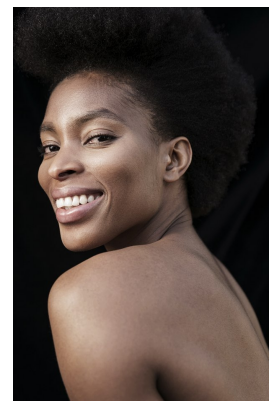

BOSS MODELS

JOHANNESBURG

AMAKA CHIRAH

Height: 178cm Bust: 89cm Waist: 72cm Hips: 93cm Shoe: 7 UK Hair: Black Eyes: Brown

BOSS MODELS

JOHANNESBURG

AMAKA CHIRAH

Height: 178cm Bust: 89cm Waist: 72cm Hips: 93cm Shoe: 7 UK Hair: Black Eyes: Brown