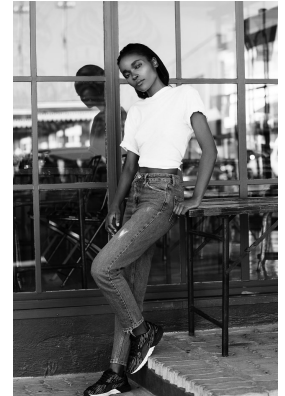

# BOSS MODELS

JOHANNESBURG

NEO LEOKA

Height: 170cm Bust: 85cm Waist: 78cm Hips: 113cm Shoe: 6 UK Hair: Black Eyes: Brown

## NEO LEOKA

Height: 170cm Bust: 85cm Waist: 78cm Hips: 113cm Shoe: 6 UK Hair: Black Eyes: Brown