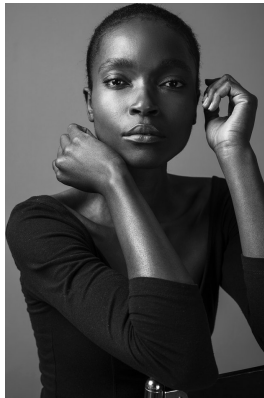

# BOSS MODELS

JOHANNESBURG

NEO LEOKA

Height: 170cm Bust: 85cm Waist: 78cm Hips: 113cm Shoe: 6 UK Hair: Black Eyes: Brown

# BOSS MODELS

JOHANNESBURG

## NEO LEOKA

Height: 170cm Bust: 85cm Waist: 78cm Hips: 113cm Shoe: 6 UK Hair: Black Eyes: Brown