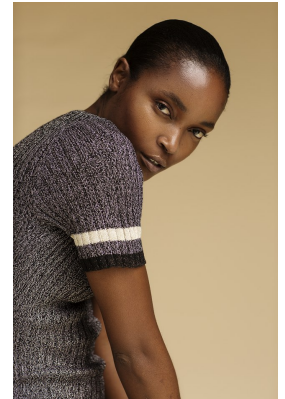

# BOSS MODELS

JOHANNESBURG

## NEO LEOKA

Height: 170cm Bust: 85cm Waist: 78cm Hips: 113cm Shoe: 6 UK Hair: Black Eyes: Brown