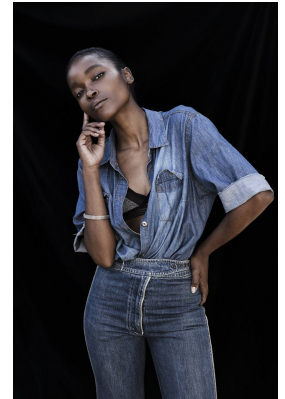

# BOSS MODELS

JOHANNESBURG

NEO LEOKA

Height: 170cm Bust: 85cm Waist: 78cm Hips: 113cm Shoe: 6 UK Hair: Black Eyes: Brown

## NEO LEOKA

Height: 170cm Bust: 85cm Waist: 78cm Hips: 113cm Shoe: 6 UK Hair: Black Eyes: Brown