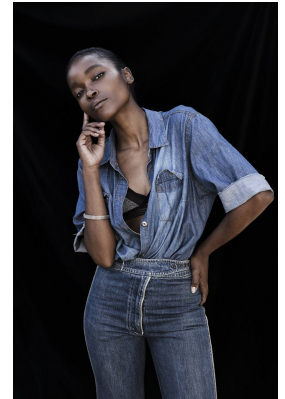

BOSS MODELS

JOHANNESBURG

NEO LEOKA

Height: 170cm Bust: 85cm Waist: 78cm Hips: 113cm Shoe: 6 UK Hair: Black Eyes: Brown