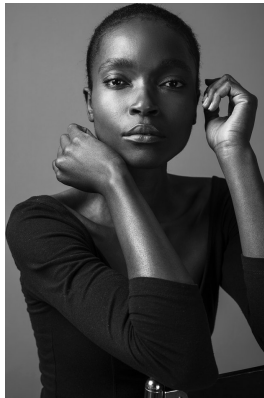

# BOSS MODELS

JOHANNESBURG

## NEO LEOKA

Height: 170cm Bust: 85cm Waist: 78cm Hips: 113cm Shoe: 6 UK Hair: Black Eyes: Brown