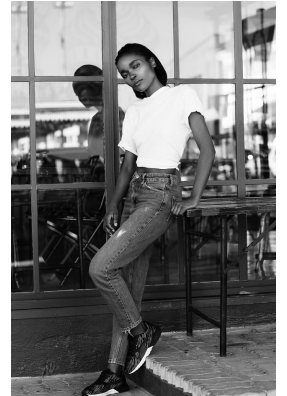

# BOSS MODELS

JOHANNESBURG

NEO LEOKA

Height: 170cm Bust: 85cm Waist: 78cm Hips: 113cm Shoe: 6 UK Hair: Black Eyes: Brown

## NEO LEOKA

Height: 170cm Bust: 85cm Waist: 78cm Hips: 113cm Shoe: 6 UK Hair: Black Eyes: Brown