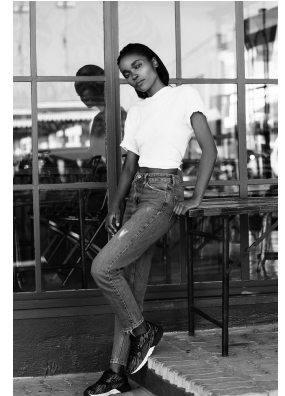

## NEO LEOKA

Height: 170cm Bust: 85cm Waist: 78cm Hips: 113cm Shoe: 6 UK Hair: Black Eyes: Brown