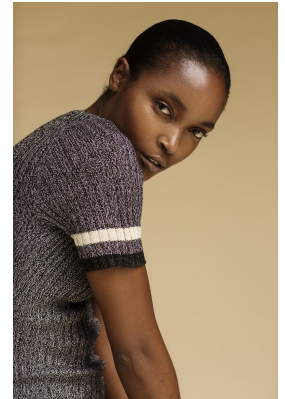

# BOSS MODELS

JOHANNESBURG

NEO LEOKA

Height: 170cm Bust: 85cm Waist: 78cm Hips: 113cm Shoe: 6 UK Hair: Black Eyes: Brown

# BOSS MODELS

JOHANNESBURG

## NEO LEOKA

Height: 170cm Bust: 85cm Waist: 78cm Hips: 113cm Shoe: 6 UK Hair: Black Eyes: Brown