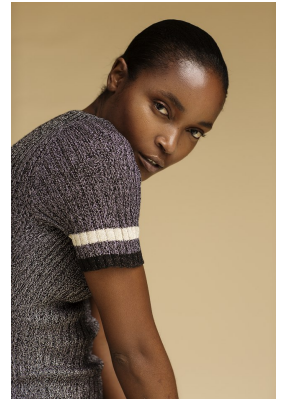

# BOSS MODELS

JOHANNESBURG

NEO LEOKA

Height: 170cm Bust: 85cm Waist: 78cm Hips: 113cm Shoe: 6 UK Hair: Black Eyes: Brown

# BOSS MODELS

JOHANNESBURG

## NEO LEOKA

Height: 170cm Bust: 85cm Waist: 78cm Hips: 113cm Shoe: 6 UK Hair: Black Eyes: Brown