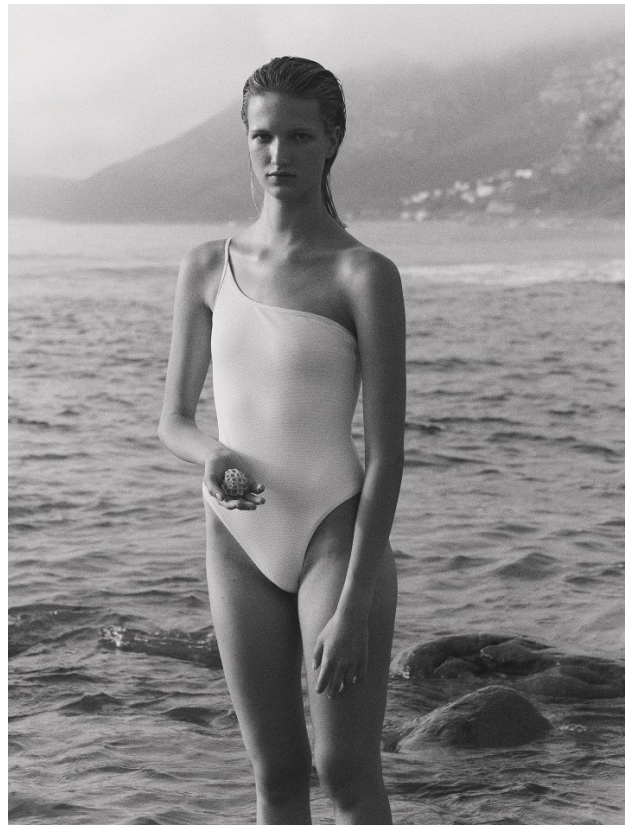

# BOSS MODELS

JOHANNESBURG

CLAURETTE OOSTHUIZEN

Height: 176cm Bust: 78cm Waist: 65cm Hips: 91cm Shoe: 5 UK Hair: Blonde Eyes: Blue