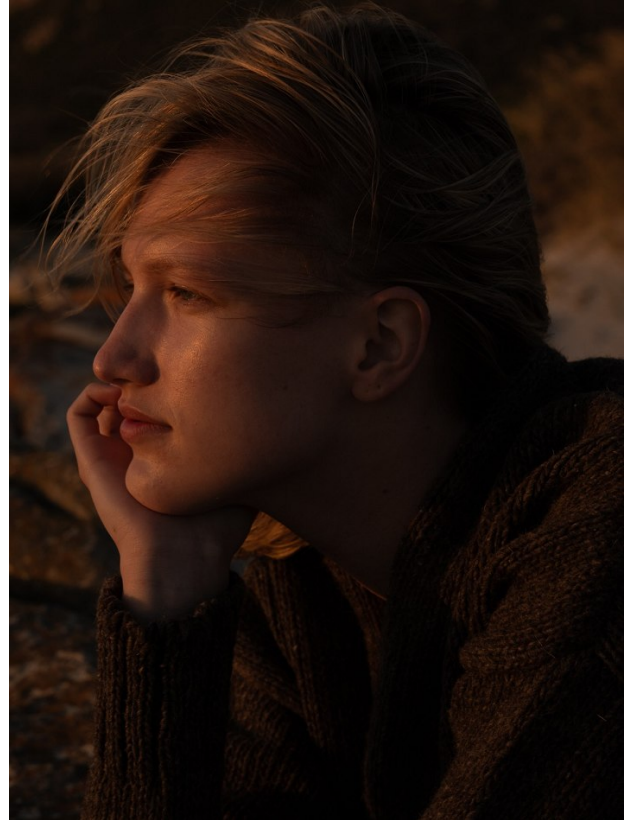

BOSS MODELS

JOHANNESBURG

CLAURETTE OOSTHUIZEN

Height: 176cm Bust: 78cm Waist: 65cm Hips: 91cm Shoe: 5 UK Hair: Blonde Eyes: Blue