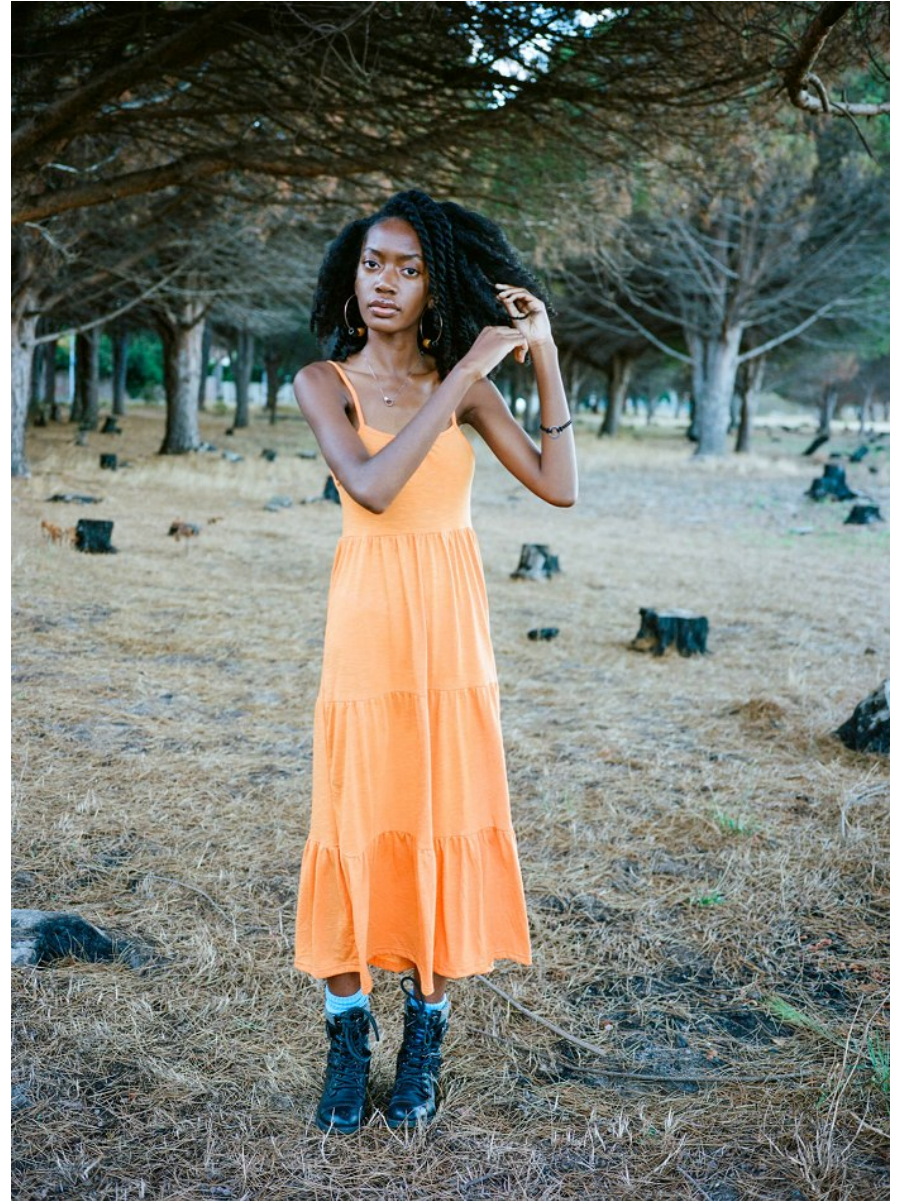

BOSS MODELS

JOHANNESBURG

KETIA KALALA

Height: 177cm Bust: 80cm Waist: 66cm Hips: 85cm Shoe: 7 UK Hair: Black Eyes: Dark Brown