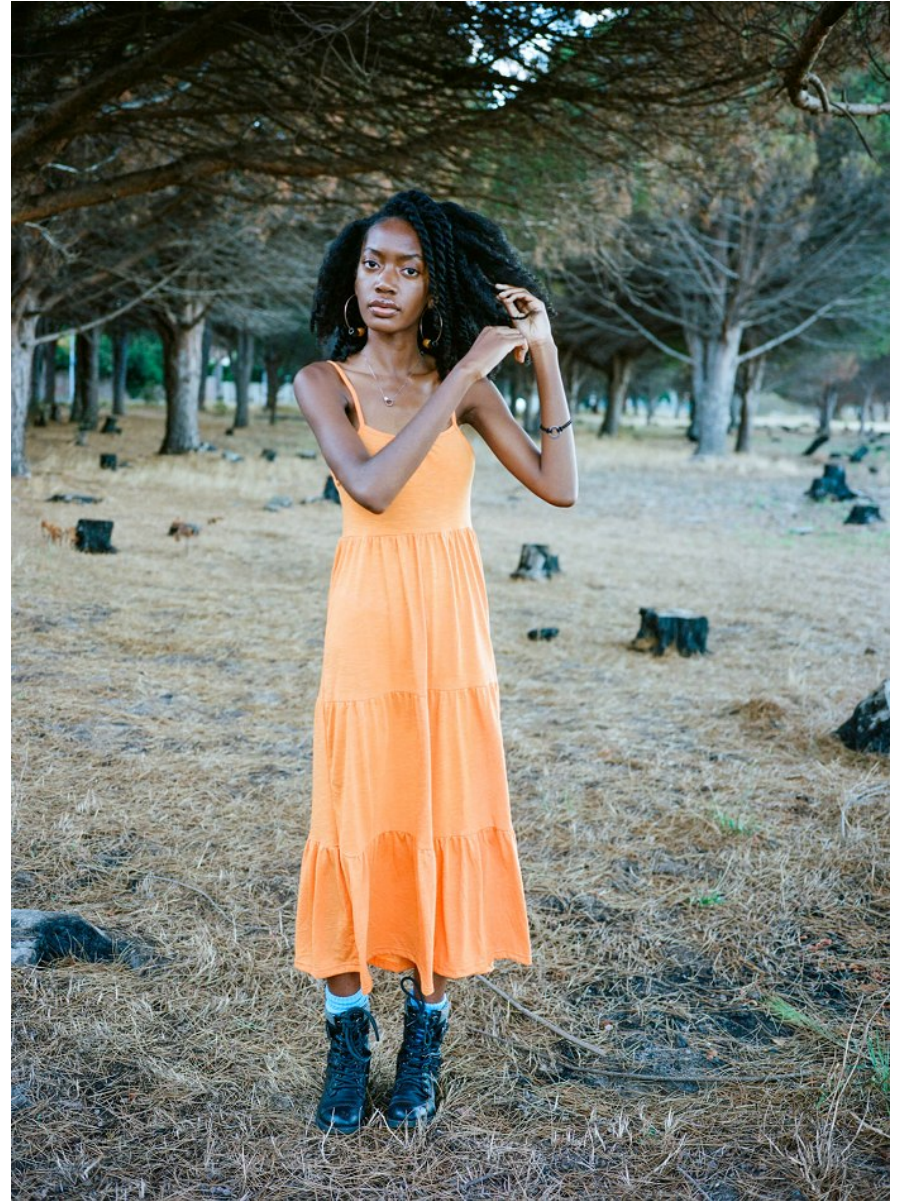

BOSS MODELS

JOHANNESBURG

KETIA KALALA

Height: 177cm Bust: 80cm Waist: 66cm Hips: 85cm Shoe: 7 UK Hair: Black Eyes: Dark Brown

BOSS MODELS

JOHANNESBURG

KETIA KALALA

Height: 177cm Bust: 80cm Waist: 66cm Hips: 85cm Shoe: 7 UK Hair: Black Eyes: Dark Brown