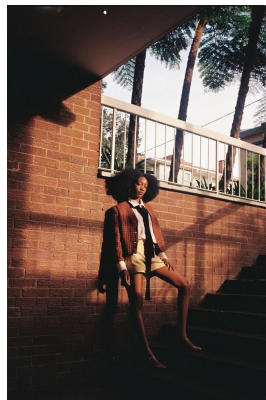

BOSS MODELS

JOHANNESBURG

KETIA KALALA

Height: 177cm Bust: 80cm Waist: 66cm Hips: 85cm Shoe: 7 UK Hair: Black Eyes: Dark Brown

BOSS MODELS

JOHANNESBURG

KETIA KALALA

Height: 177cm Bust: 80cm Waist: 66cm Hips: 85cm Shoe: 7 UK Hair: Black Eyes: Dark Brown