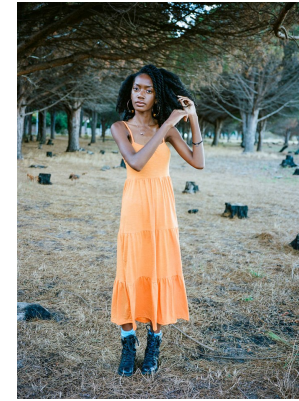

BOSS MODELS

JOHANNESBURG

KETIA KALALA

Height: 177cm Bust: 80cm Waist: 66cm Hips: 85cm Shoe: 7 UK Hair: Black Eyes: Dark Brown

BOSS MODELS

JOHANNESBURG

KETIA KALALA

Height: 177cm Bust: 80cm Waist: 66cm Hips: 85cm Shoe: 7 UK Hair: Black Eyes: Dark Brown