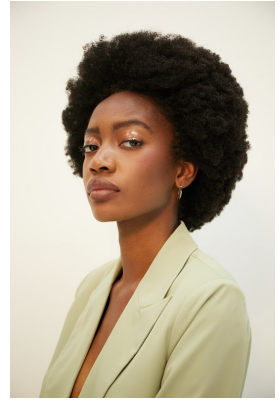

BOSS MODELS

JOHANNESBURG

KETIA KALALA

Height: 177cm Bust: 80cm Waist: 66cm Hips: 85cm Shoe: 7 UK Hair: Black Eyes: Dark Brown

BOSS MODELS

JOHANNESBURG

KETIA KALALA

Height: 177cm Bust: 80cm Waist: 66cm Hips: 85cm Shoe: 7 UK Hair: Black Eyes: Dark Brown