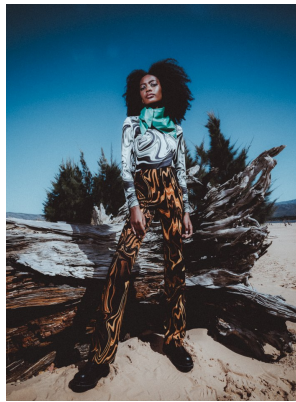

BOSS MODELS

JOHANNESBURG

KETIA KALALA

Height: 177cm Bust: 80cm Waist: 66cm Hips: 85cm Shoe: 7 UK Hair: Black Eyes: Dark Brown

BOSS MODELS

JOHANNESBURG

KETIA KALALA

Height: 177cm Bust: 80cm Waist: 66cm Hips: 85cm Shoe: 7 UK Hair: Black Eyes: Dark Brown