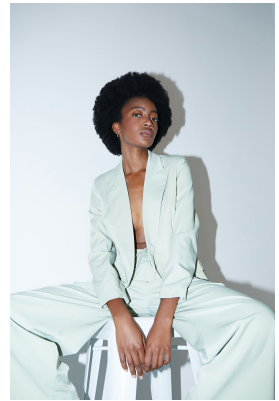

BOSS MODELS

JOHANNESBURG

KETIA KALALA

Height: 177cm Bust: 80cm Waist: 66cm Hips: 85cm Shoe: 7 UK Hair: Black Eyes: Dark Brown

BOSS MODELS

JOHANNESBURG

KETIA KALALA

Height: 177cm Bust: 80cm Waist: 66cm Hips: 85cm Shoe: 7 UK Hair: Black Eyes: Dark Brown