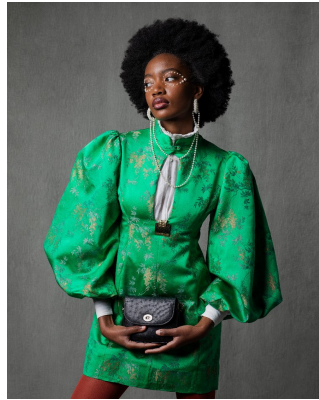

BOSS MODELS

JOHANNESBURG

KETIA KALALA

Height: 177cm Bust: 80cm Waist: 66cm Hips: 85cm Shoe: 7 UK Hair: Black Eyes: Dark Brown

BOSS MODELS

JOHANNESBURG

KETIA KALALA

Height: 177cm Bust: 80cm Waist: 66cm Hips: 85cm Shoe: 7 UK Hair: Black Eyes: Dark Brown