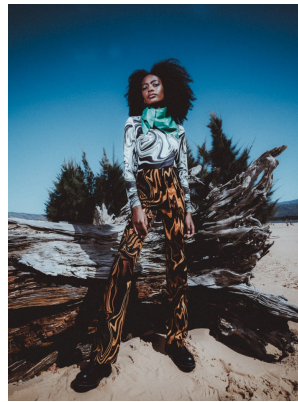

BOSS MODELS

JOHANNESBURG

KETIA KALALA

Height: 177cm Bust: 80cm Waist: 66cm Hips: 85cm Shoe: 7 UK Hair: Black Eyes: Dark Brown

BOSS MODELS

JOHANNESBURG

KETIA KALALA

Height: 177cm Bust: 80cm Waist: 66cm Hips: 85cm Shoe: 7 UK Hair: Black Eyes: Dark Brown