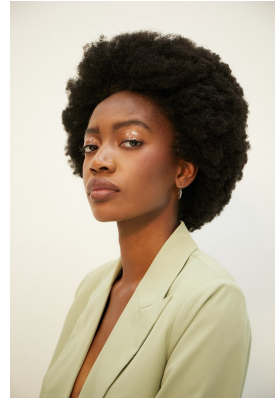

# BOSS MODELS

JOHANNESBURG

KETIA KALALA

Height: 177cm Bust: 80cm Waist: 66cm Hips: 85cm Shoe: 7 UK Hair: Black Eyes: Dark Brown