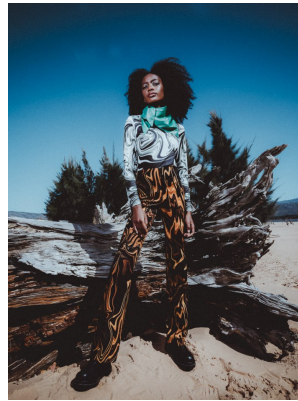

# BOSS MODELS

JOHANNESBURG

KETIA KALALA

Height: 177cm Bust: 80cm Waist: 66cm Hips: 85cm Shoe: 7 UK Hair: Black Eyes: Dark Brown