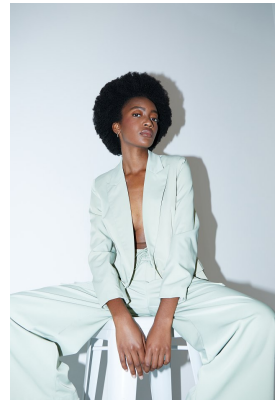

# BOSS MODELS

JOHANNESBURG

KETIA KALALA

Height: 177cm Bust: 80cm Waist: 66cm Hips: 85cm Shoe: 7 UK Hair: Black Eyes: Dark Brown