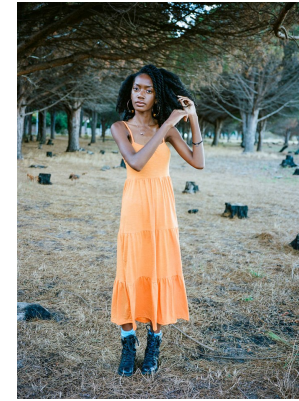

# BOSS MODELS

JOHANNESBURG

KETIA KALALA

Height: 177cm Bust: 80cm Waist: 66cm Hips: 85cm Shoe: 7 UK Hair: Black Eyes: Dark Brown