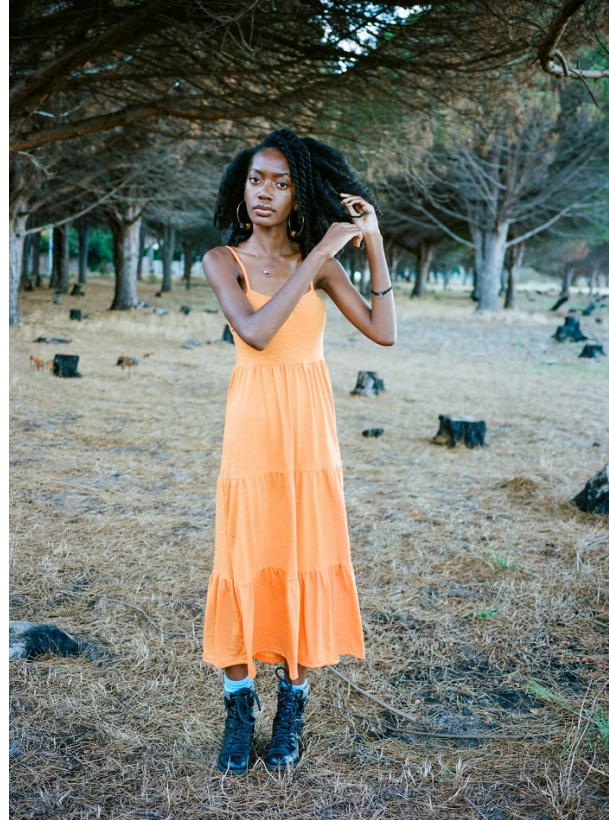

BOSS MODELS

JOHANNESBURG

KETIA KALALA

Height: 177cm Bust: 80cm Waist: 66cm Hips: 85cm Shoe: 7 UK Hair: Black Eyes: Dark Brown

BOSS MODELS

JOHANNESBURG

KETIA KALALA

Height: 177cm Bust: 80cm Waist: 66cm Hips: 85cm Shoe: 7 UK Hair: Black Eyes: Dark Brown

BOSS MODELS

JOHANNESBURG

XXXXXX

©2023 Mattel.

KETIA KALALA

Height: 177cm Bust: 80cm Waist: 66cm Hips: 85cm Shoe: 7 UK Hair: Black Eyes: Dark Brown

BOSS MODELS

JOHANNESBURG