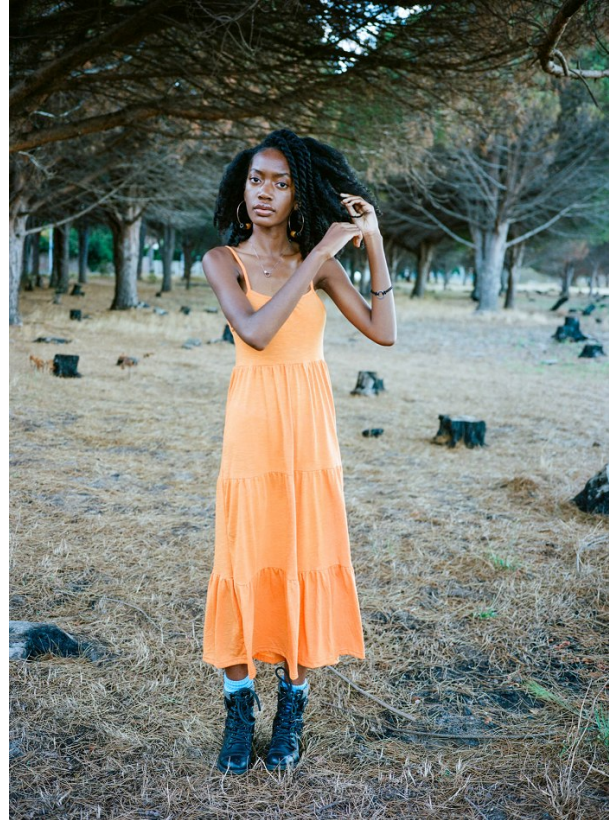

BOSS MODELS

JOHANNESBURG

KETIA KALALA

Height: 177cm Bust: 80cm Waist: 66cm Hips: 85cm Shoe: 7 UK Hair: Black Eyes: Dark Brown

BOSS MODELS

JOHANNESBURG

KETIA KALALA

Height: 177cm Bust: 80cm Waist: 66cm Hips: 85cm Shoe: 7 UK Hair: Black Eyes: Dark Brown

BOSS MODELS

JOHANNESBURG

KETIA KALALA

Height: 177cm Bust: 80cm Waist: 66cm Hips: 85cm Shoe: 7 UK Hair: Black Eyes: Dark Brown

BOSS MODELS

JOHANNESBURG

XXXXXX

©2023 Mattel.