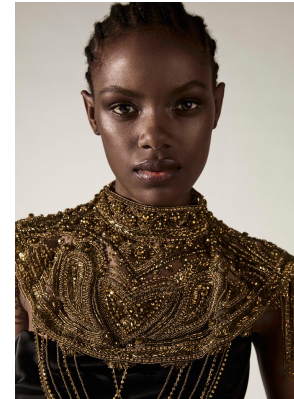

BOSS MODELS

JOHANNESBURG

ZENITH BVUKUTWA

Height: 171cm Bust: 77cm Waist: 61cm Hips: 90cm Shoe: 7 UK Hair: Black Eyes: Brown

BOSS MODELS

JOHANNESBURG

ZENITH BVUKUTWA

Height: 171cm Bust: 77cm Waist: 61cm Hips: 90cm Shoe: 7 UK Hair: Black Eyes: Brown