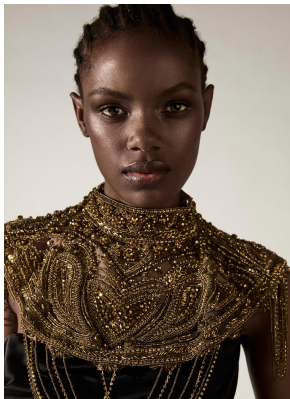

# BOSS MODELS

JOHANNESBURG

## ZENITH BVUKUTWA

Height: 171cm Bust: 77cm Waist: 61cm Hips: 90cm Shoe: 7 UK Hair: Black Eyes: Brown