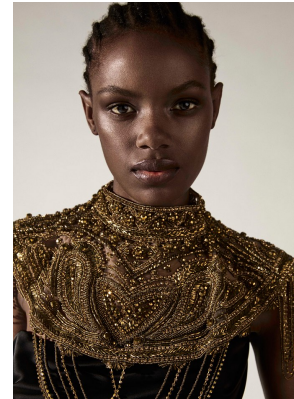

# BOSS MODELS

JOHANNESBURG

## ZENITH BVUKUTWA

Height: 171cm Bust: 77cm Waist: 61cm Hips: 90cm Shoe: 7 UK Hair: Black Eyes: Brown