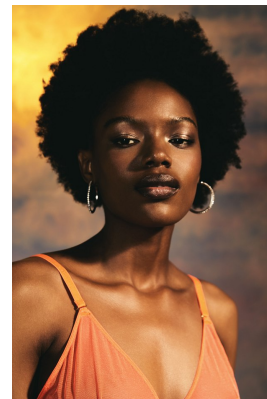

# BOSS MODELS

JOHANNESBURG

## ZENITH BVUKUTWA

Height: 171cm Bust: 77cm Waist: 61cm Hips: 90cm Shoe: 7 UK Hair: Black Eyes: Brown