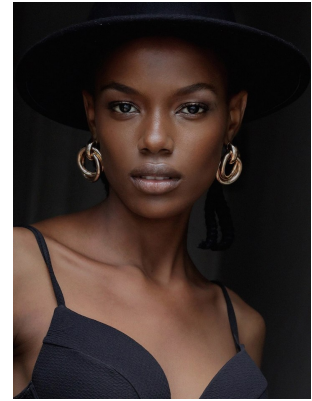

# BOSS MODELS

JOHANNESBURG

## ZENITH BVUKUTWA

Height: 171cm Bust: 77cm Waist: 61cm Hips: 90cm Shoe: 7 UK Hair: Black Eyes: Brown