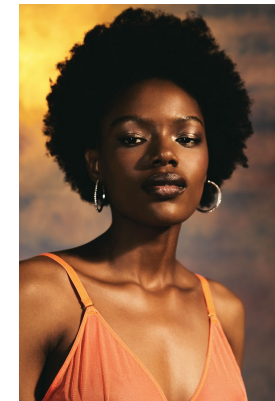

# BOSS MODELS

JOHANNESBURG

## ZENITH BVUKUTWA

Height: 171cm Bust: 77cm Waist: 61cm Hips: 90cm Shoe: 7 UK Hair: Black Eyes: Brown