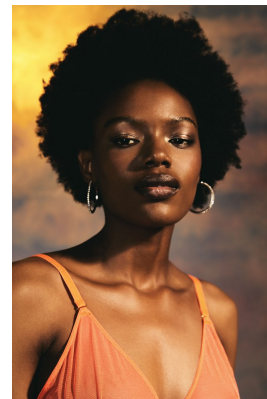

BOSS MODELS

JOHANNESBURG

ZENITH BVUKUTWA

Height: 171cm Bust: 77cm Waist: 61cm Hips: 90cm Shoe: 7 UK Hair: Black Eyes: Brown

BOSS MODELS

JOHANNESBURG

ZENITH BVUKUTWA

Height: 171cm Bust: 77cm Waist: 61cm Hips: 90cm Shoe: 7 UK Hair: Black Eyes: Brown