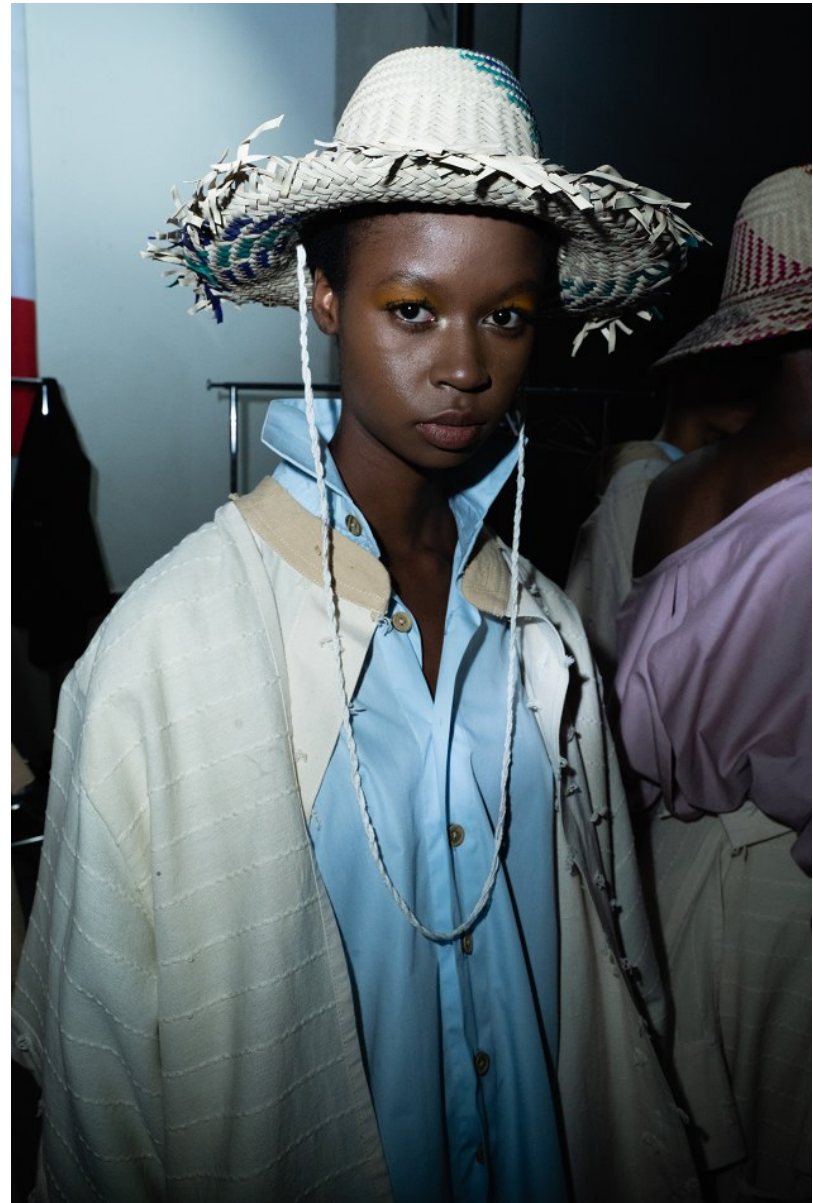

THULANI KONSTABULA

Height: 177cm Bust: 78cm Waist: 64cm Hips: 89cm Shoe: 6 UK Hair: Black Eyes: Brown