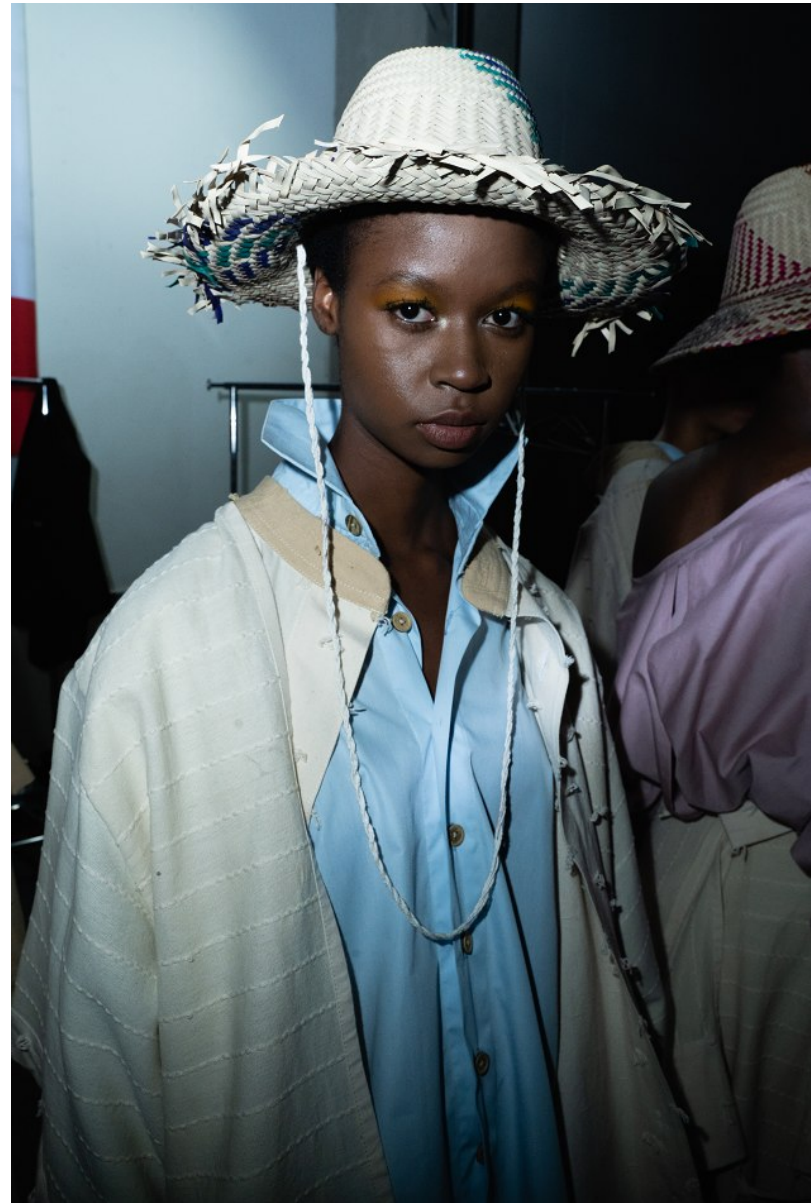

THULANI KONSTABULA

Height: 177cm Bust: 78cm Waist: 64cm Hips: 89cm Shoe: 6 UK Hair: Black Eyes: Brown