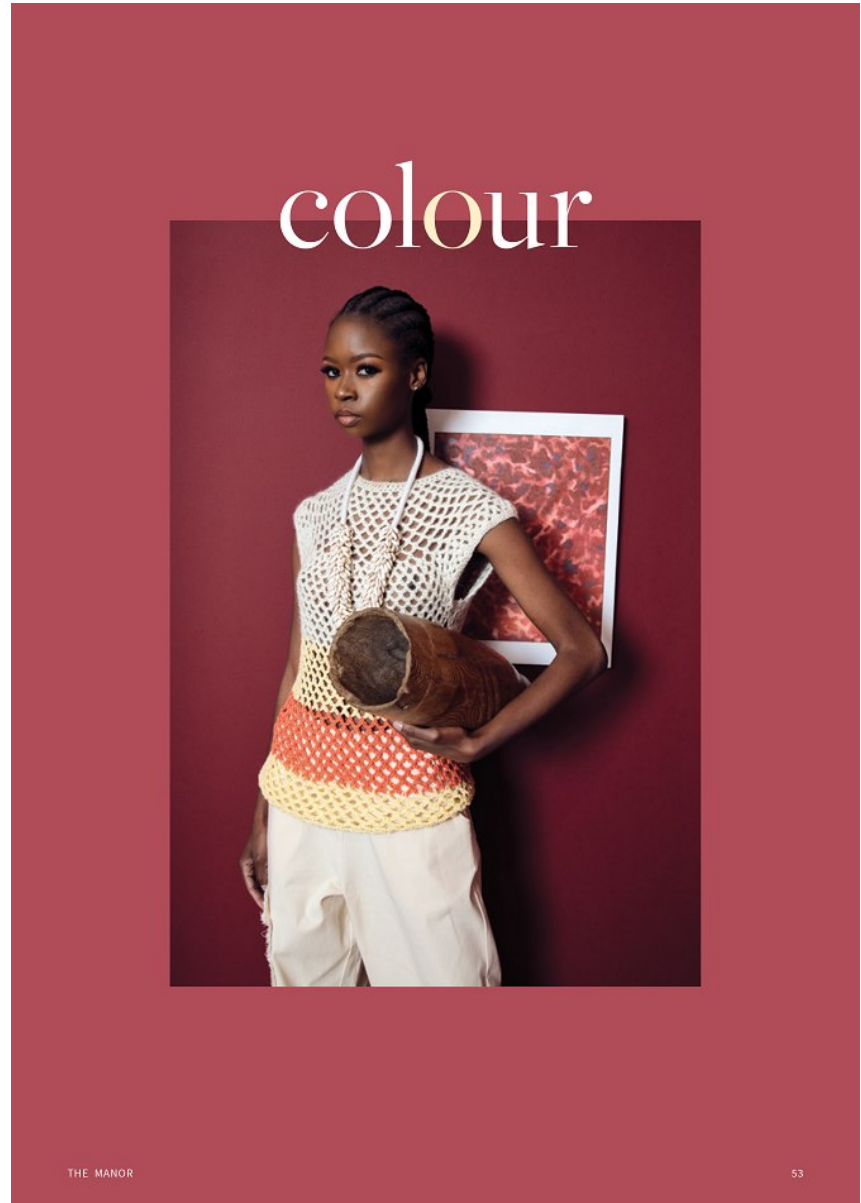

BOSS MODELS

JOHANNESBURG

Height: 177cm Bust: 78cm Waist: 64cm Hips: 89cm Shoe: 6 UK Hair: Black Eyes: Brown