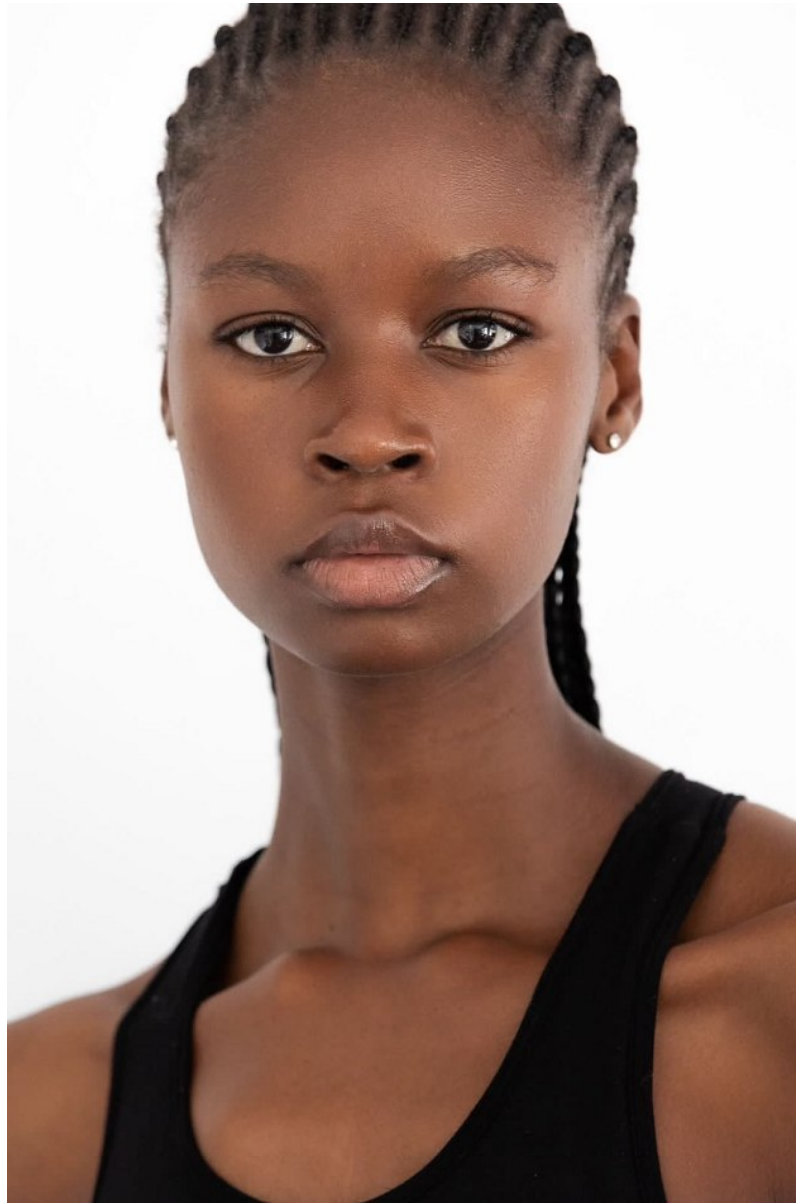

BOSS MODELS

JOHANNESBURG

THULANI KONSTABULA

Height: 177cm Bust: 78cm Waist: 64cm Hips: 89cm Shoe: 6 UK Hair: Black Eyes: Brown

BOSS MODELS

JOHANNESBURG

THULANI KONSTABULA

Height: 177cm Bust: 78cm Waist: 64cm Hips: 89cm Shoe: 6 UK Hair: Black Eyes: Brown