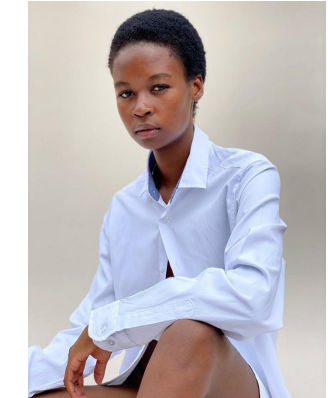

BOSS MODELS

JOHANNESBURG

THULANI KONSTABULA

Height: 177cm Bust: 78cm Waist: 64cm Hips: 89cm Shoe: 6 UK Hair: Black Eyes: Brown

BOSS MODELS

JOHANNESBURG

THULANI KONSTABULA

Height: 177cm Bust: 78cm Waist: 64cm Hips: 89cm Shoe: 6 UK Hair: Black Eyes: Brown