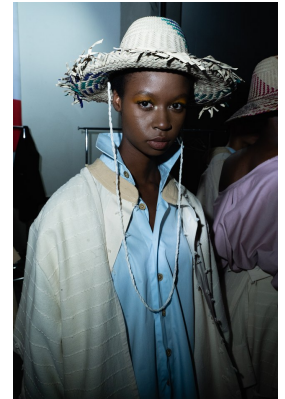

BOSS MODELS

JOHANNESBURG

THULANI KONSTABULA

Height: 177cm Bust: 78cm Waist: 64cm Hips: 89cm Shoe: 6 UK Hair: Black Eyes: Brown

BOSS MODELS

JOHANNESBURG

THULANI KONSTABULA

Height: 177cm Bust: 78cm Waist: 64cm Hips: 89cm Shoe: 6 UK Hair: Black Eyes: Brown