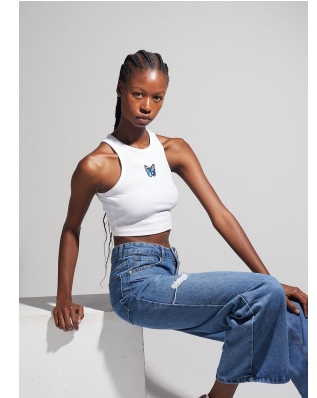

BOSS MODELS

JOHANNESBURG

THULANI KONSTABULA

Height: 177cm Bust: 78cm Waist: 64cm Hips: 89cm Shoe: 6 UK Hair: Black Eyes: Brown

BOSS MODELS

JOHANNESBURG

THULANI KONSTABULA

Height: 177cm Bust: 78cm Waist: 64cm Hips: 89cm Shoe: 6 UK Hair: Black Eyes: Brown