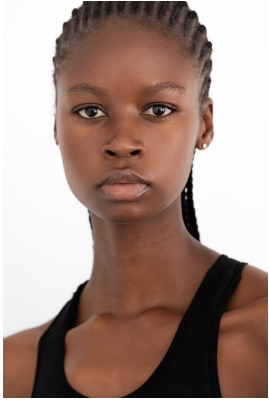

BOSS MODELS

JOHANNESBURG

THULANI KONSTABULA

Height: 177cm Bust: 78cm Waist: 64cm Hips: 89cm Shoe: 6 UK Hair: Black Eyes: Brown

BOSS MODELS

JOHANNESBURG

THULANI KONSTABULA

Height: 177cm Bust: 78cm Waist: 64cm Hips: 89cm Shoe: 6 UK Hair: Black Eyes: Brown