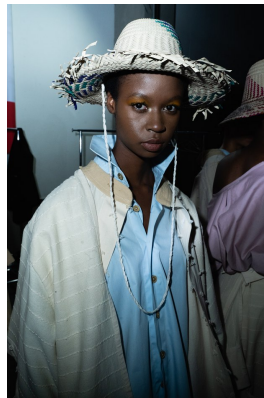

BOSS MODELS

JOHANNESBURG

THULANI KONSTABULA

Height: 177cm Bust: 78cm Waist: 64cm Hips: 89cm Shoe: 6 UK Hair: Black Eyes: Brown