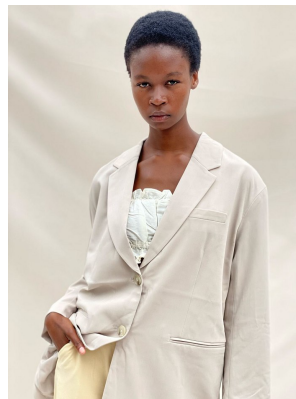

BOSS MODELS

JOHANNESBURG

THULANI KONSTABULA

Height: 177cm Bust: 78cm Waist: 64cm Hips: 89cm Shoe: 6 UK Hair: Black Eyes: Brown