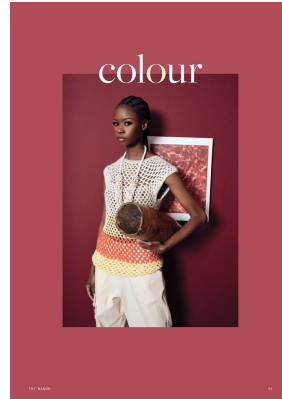

BOSS MODELS

JOHANNESBURG

THULANI KONSTABULA

Height: 177cm Bust: 78cm Waist: 64cm Hips: 89cm Shoe: 6 UK Hair: Black Eyes: Brown

BOSS MODELS

JOHANNESBURG

THULANI KONSTABULA

Height: 177cm Bust: 78cm Waist: 64cm Hips: 89cm Shoe: 6 UK Hair: Black Eyes: Brown