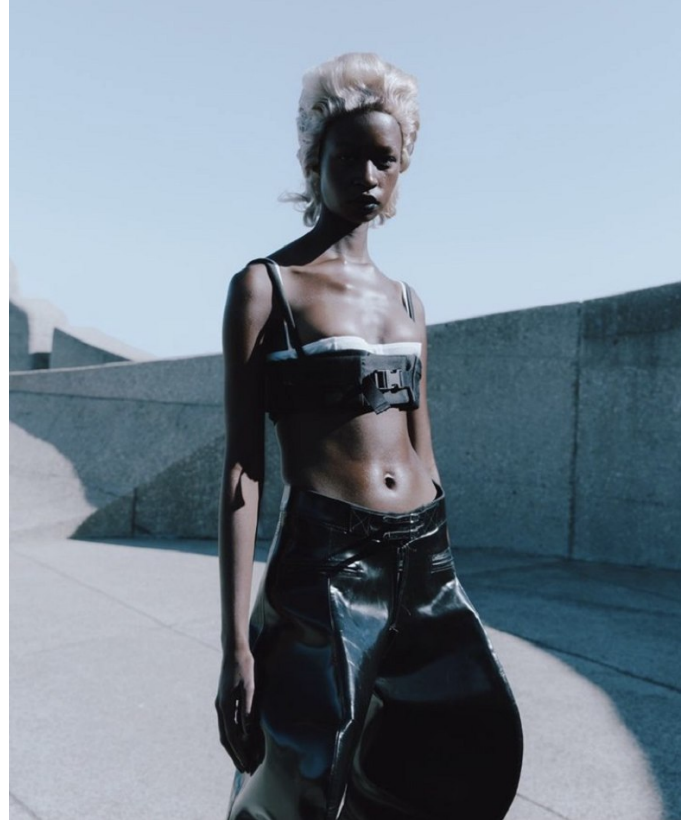

BOSS MODELS

JOHANNESBURG

THULANI KONSTABULA

Height: 177cm Bust: 78cm Waist: 64cm Hips: 89cm Shoe: 6 UK Hair: Black Eyes: Brown

BOSS MODELS

JOHANNESBURG

AFRICA
FANTASTICA
UN VIAGGIO
NEL CONTINENTE
MONDO

d

THULANI KONSTABULA

Height: 177cm Bust: 78cm Waist: 64cm Hips: 89cm Shoe: 6 UK Hair: Black Eyes: Brown

BOSS MODELS

JOHANNESBURG

THULANI KONSTABULA

Height: 177cm Bust: 78cm Waist: 64cm Hips: 89cm Shoe: 6 UK Hair: Black Eyes: Brown

BOSS MODELS

JOHANNESBURG

THULANI KONSTABULA

Height: 177cm Bust: 78cm Waist: 64cm Hips: 89cm Shoe: 6 UK Hair: Black Eyes: Brown

BOSS MODELS

JOHANNESBURG

90

THE BRAND