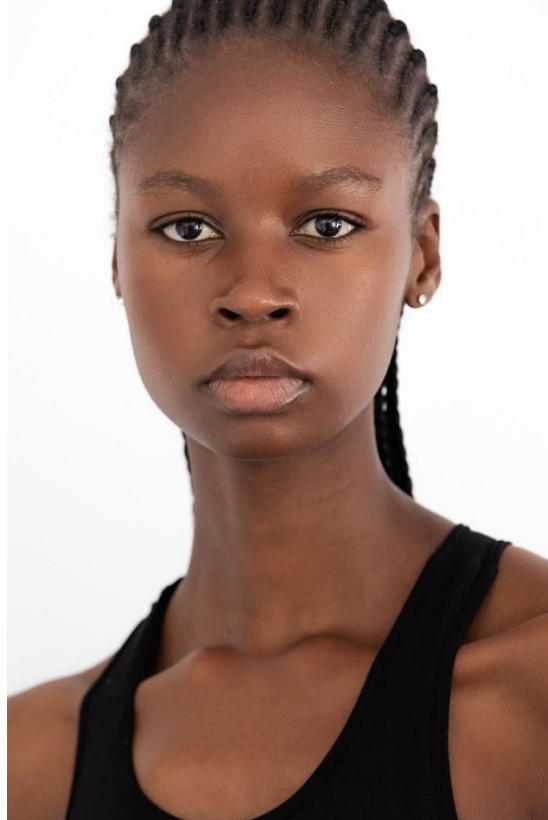

BOSS MODELS

JOHANNESBURG

THULANI KONSTABULA

Height: 177cm Bust: 78cm Waist: 64cm Hips: 89cm Shoe: 6 UK Hair: Black Eyes: Brown

BOSS MODELS

JOHANNESBURG

AFRICA
FANTASTICA
UN VIAGGIO
NEL CONTINENTE
MONDO

d

THULANI KONSTABULA

Height: 177cm Bust: 78cm Waist: 64cm Hips: 89cm Shoe: 6 UK Hair: Black Eyes: Brown

BOSS MODELS

JOHANNESBURG

THULANI KONSTABULA

Height: 177cm Bust: 78cm Waist: 64cm Hips: 89cm Shoe: 6 UK Hair: Black Eyes: Brown

BOSS MODELS

JOHANNESBURG

THULANI KONSTABULA

Height: 177cm Bust: 78cm Waist: 64cm Hips: 89cm Shoe: 6 UK Hair: Black Eyes: Brown

BOSS MODELS

JOHANNESBURG

90

THE BRAND