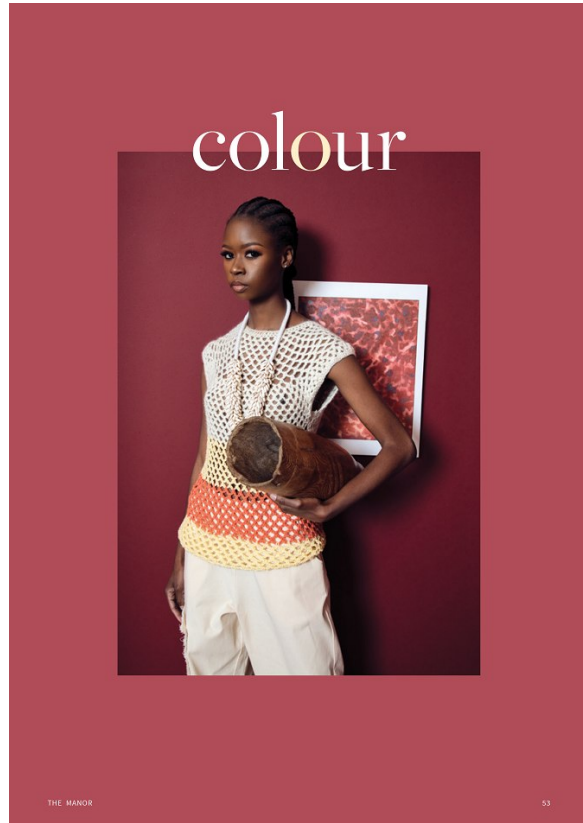

BOSS MODELS

JOHANNESBURG

THULANI KONSTABULA

Height: 177cm Bust: 78cm Waist: 64cm Hips: 89cm Shoe: 6 UK Hair: Black Eyes: Brown

BOSS MODELS

JOHANNESBURG

THULANI KONSTABULA

Height: 177cm Bust: 78cm Waist: 64cm Hips: 89cm Shoe: 6 UK Hair: Black Eyes: Brown

BOSS MODELS

JOHANNESBURG

THULANI KONSTABULA

Height: 177cm Bust: 78cm Waist: 64cm Hips: 89cm Shoe: 6 UK Hair: Black Eyes: Brown

BOSS MODELS

JOHANNESBURG

00

THE MANOR

yourluxury.africa

THULANI KONSTABULA

Height: 177cm Bust: 78cm Waist: 64cm Hips: 89cm Shoe: 6 UK Hair: Black Eyes: Brown