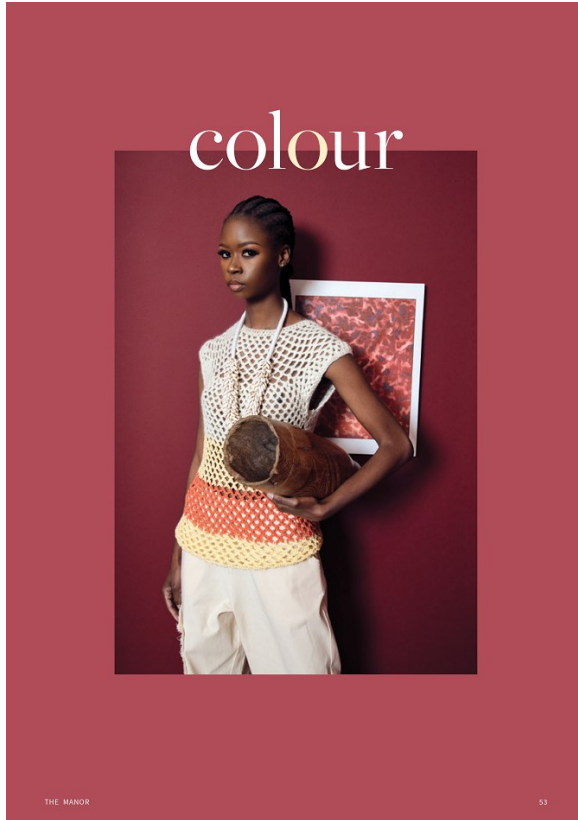

BOSS MODELS

JOHANNESBURG

THULANI KONSTABULA

Height: 177cm Bust: 78cm Waist: 64cm Hips: 89cm Shoe: 6 UK Hair: Black Eyes: Brown