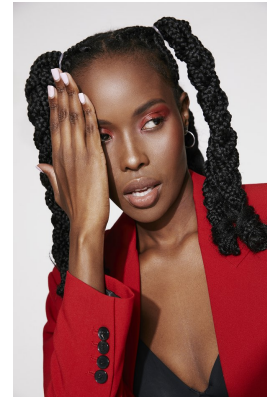

BOSS MODELS

JOHANNESBURG

NOKULUNGA ZUNGU

Height: 175cm Bust: 88cm Waist: 68cm Hips: 95cm Shoe: 7 UK Hair: Black Eyes: Brown

BOSS MODELS

JOHANNESBURG

NOKULUNGA ZUNGU

Height: 175cm Bust: 88cm Waist: 68cm Hips: 95cm Shoe: 7 UK Hair: Black Eyes: Brown