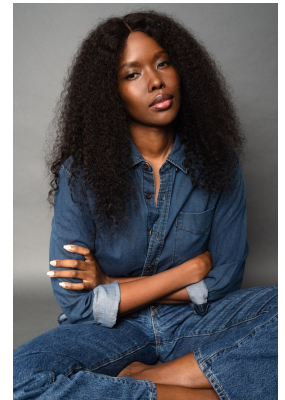

# BOSS MODELS

JOHANNESBURG

## NOKULUNGA ZUNGU

Height: 175cm Bust: 88cm Waist: 68cm Hips: 95cm Shoe: 7 UK Hair: Black Eyes: Brown