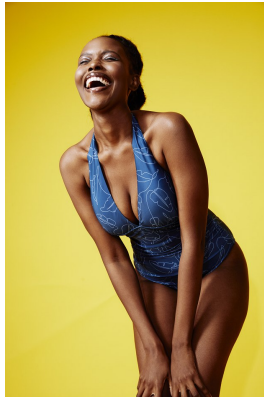

BOSS MODELS

JOHANNESBURG

NOKULUNGA ZUNGU

Height: 175cm Bust: 88cm Waist: 68cm Hips: 95cm Shoe: 7 UK Hair: Black Eyes: Brown

BOSS MODELS

JOHANNESBURG

NOKULUNGA ZUNGU

Height: 175cm Bust: 88cm Waist: 68cm Hips: 95cm Shoe: 7 UK Hair: Black Eyes: Brown