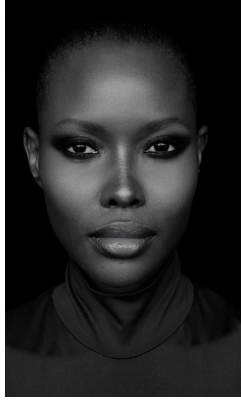

# BOSS MODELS

JOHANNESBURG

## NOKULUNGA ZUNGU

Height: 175cm Bust: 88cm Waist: 68cm Hips: 95cm Shoe: 7 UK Hair: Black Eyes: Brown