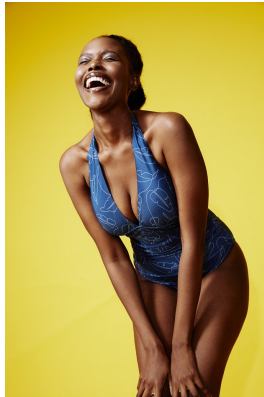

## NOKULUNGA ZUNGU

Height: 175cm Bust: 88cm Waist: 68cm Hips: 95cm Shoe: 7 UK Hair: Black Eyes: Brown