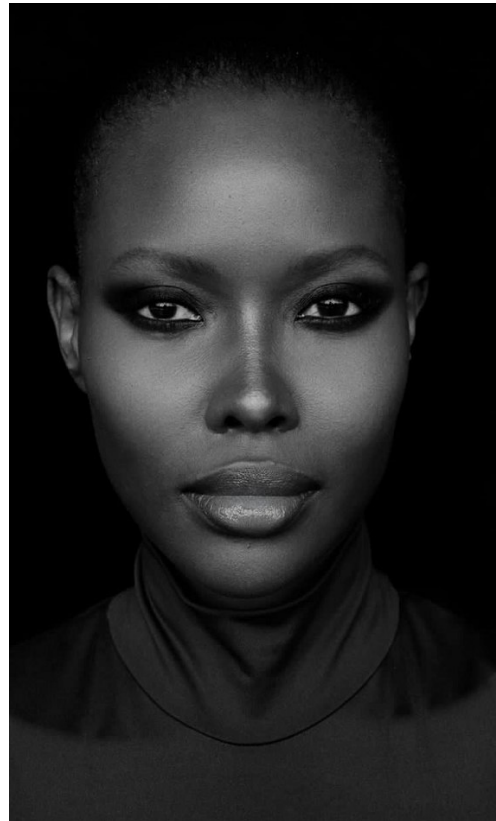

BOSS MODELS

JOHANNESBURG

NOKULUNGA ZUNGU

Height: 175cm Bust: 88cm Waist: 68cm Hips: 95cm Shoe: 7 UK Hair: Black Eyes: Brown

BOSS MODELS

JOHANNESBURG

NOKULUNGA ZUNGU

Height: 175cm Bust: 88cm Waist: 68cm Hips: 95cm Shoe: 7 UK Hair: Black Eyes: Brown

BOSS MODELS

JOHANNESBURG

NOKULUNGA ZUNGU

Height: 175cm Bust: 88cm Waist: 68cm Hips: 95cm Shoe: 7 UK Hair: Black Eyes: Brown