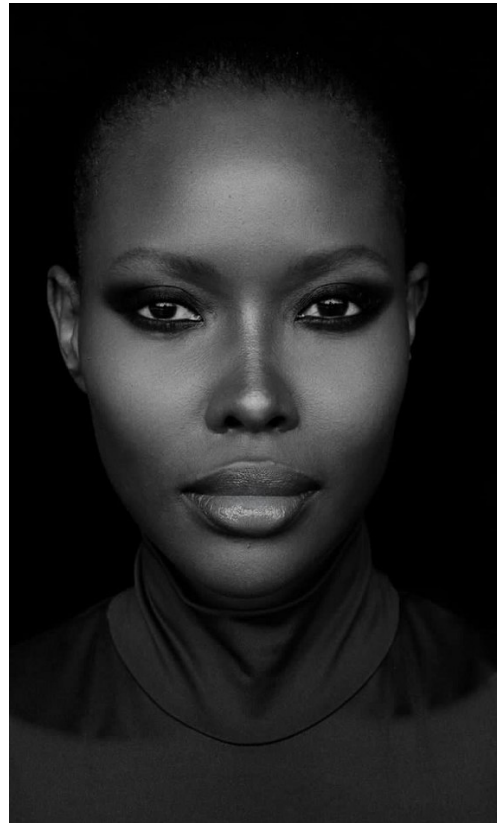

BOSS MODELS

JOHANNESBURG

NOKULUNGA ZUNGU

Height: 175cm Bust: 88cm Waist: 68cm Hips: 95cm Shoe: 7 UK Hair: Black Eyes: Brown