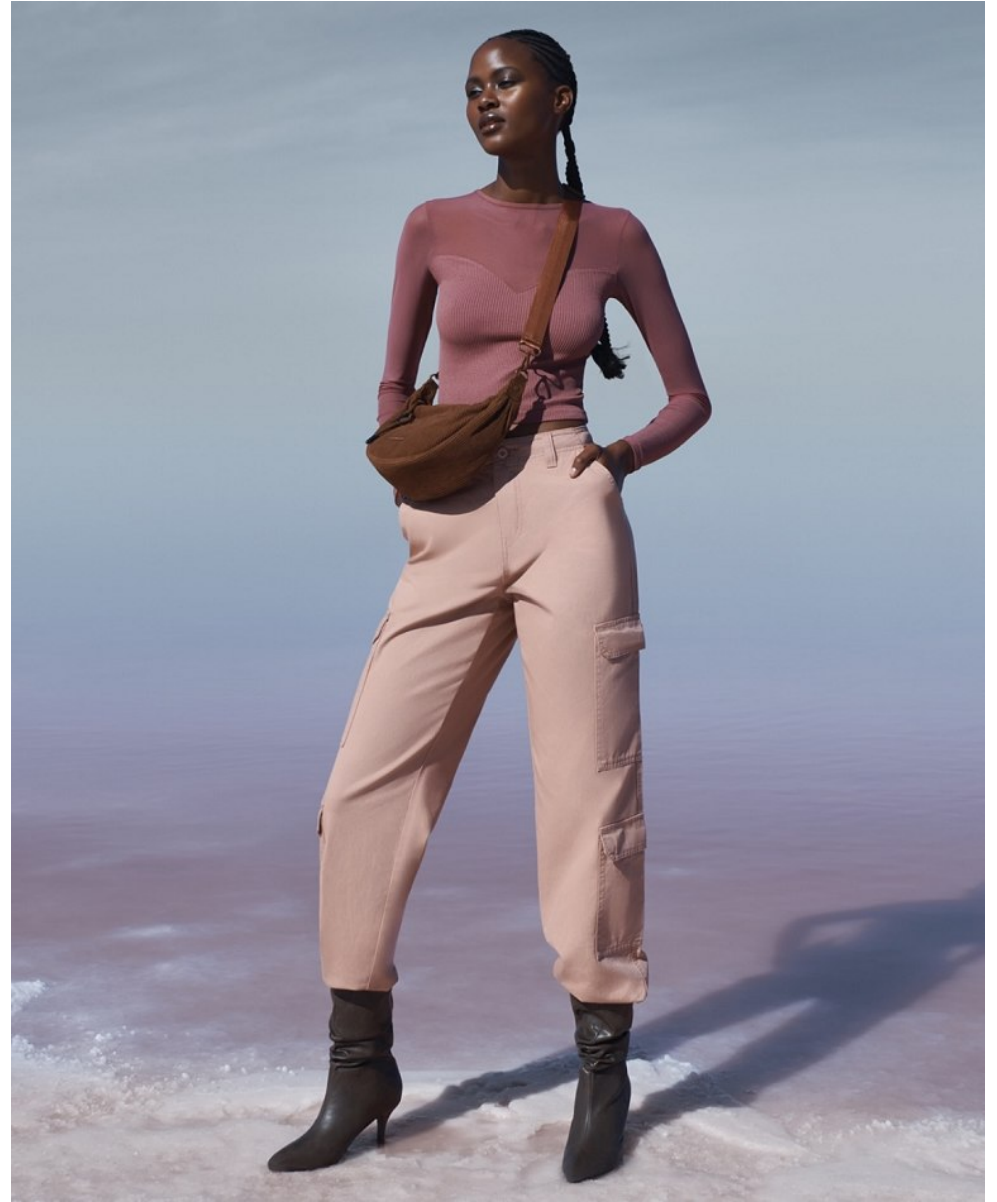

BOSS MODELS

JOHANNESBURG

KELEBOGILE TSIMA

Height: 180cm Bust: 81cm Waist: 72cm Hips: 96cm Shoe: 6 UK Hair: Brown Eyes: Brown