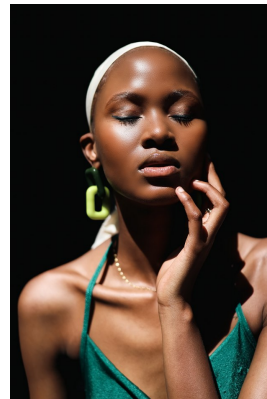

BOSS MODELS

JOHANNESBURG

KELEBOGILE TSIMA

Height: 180cm Bust: 81cm Waist: 72cm Hips: 96cm Shoe: 6 UK Hair: Brown Eyes: Brown

BOSS MODELS

JOHANNESBURG

KELEBOGILE TSIMA

Height: 180cm Bust: 81cm Waist: 72cm Hips: 96cm Shoe: 6 UK Hair: Brown Eyes: Brown