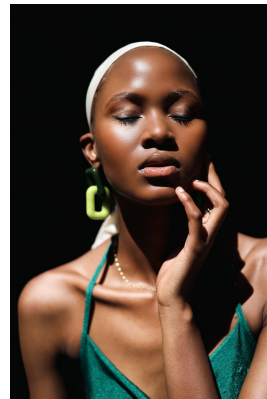

# BOSS MODELS

JOHANNESBURG

## KELEBOGILE TSIMA

Height: 180cm Bust: 81cm Waist: 72cm Hips: 96cm Shoe: 6 UK Hair: Brown Eyes: Brown