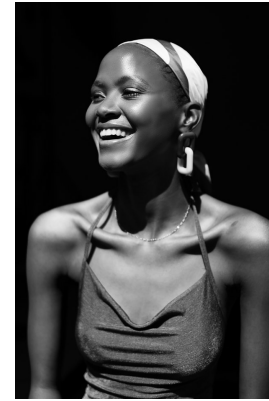

BOSS MODELS

JOHANNESBURG

KELEBOGILE TSIMA

Height: 180cm Bust: 78cm Waist: 63cm Hips: 98cm Shoe: 6 UK Hair: Brown Eyes: Brown

BOSS MODELS

JOHANNESBURG

KELEBOGILE TSIMA

Height: 180cm Bust: 78cm Waist: 63cm Hips: 98cm Shoe: 6 UK Hair: Brown Eyes: Brown