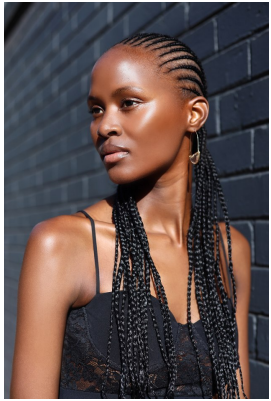

BOSS MODELS

JOHANNESBURG

KELEBOGILE TSIMA

Height: 180cm Bust: 81cm Waist: 72cm Hips: 96cm Shoe: 6 UK Hair: Brown Eyes: Brown

BOSS MODELS

JOHANNESBURG

KELEBOGILE TSIMA

Height: 180cm Bust: 81cm Waist: 72cm Hips: 96cm Shoe: 6 UK Hair: Brown Eyes: Brown