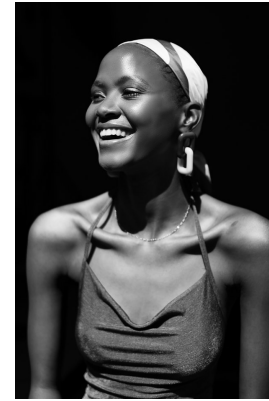

# BOSS MODELS

JOHANNESBURG

## KELEBOGILE TSIMA

Height: 180cm Bust: 81cm Waist: 72cm Hips: 96cm Shoe: 6 UK Hair: Brown Eyes: Brown