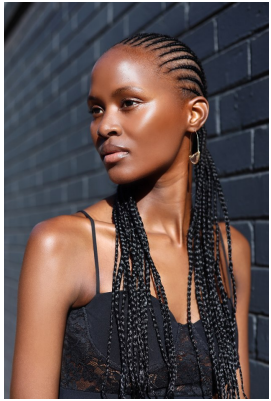

BOSS MODELS

JOHANNESBURG

KELEBOGILE TSIMA

Height: 180cm Bust: 78cm Waist: 63cm Hips: 98cm Shoe: 6 UK Hair: Brown Eyes: Brown

BOSS MODELS

JOHANNESBURG

KELEBOGILE TSIMA

Height: 180cm Bust: 78cm Waist: 63cm Hips: 98cm Shoe: 6 UK Hair: Brown Eyes: Brown