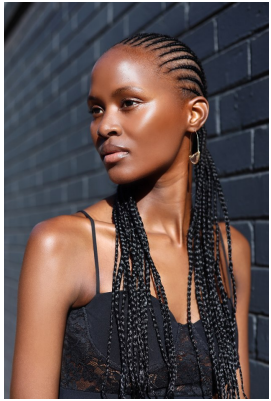

## KELEBOGILE TSIMA

Height: 180cm Bust: 81cm Waist: 72cm Hips: 96cm Shoe: 6 UK Hair: Brown Eyes: Brown