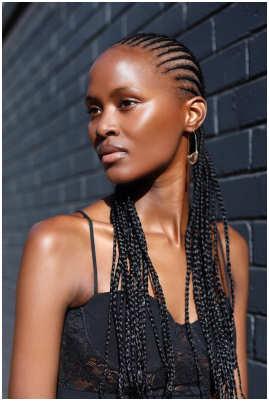

BOSS MODELS

JOHANNESBURG

KELEBOGILE TSIMA

Height: 180cm Bust: 81cm Waist: 72cm Hips: 96cm Shoe: 6 UK Hair: Brown Eyes: Brown

BOSS MODELS

JOHANNESBURG

KELEBOGILE TSIMA

Height: 180cm Bust: 81cm Waist: 72cm Hips: 96cm Shoe: 6 UK Hair: Brown Eyes: Brown