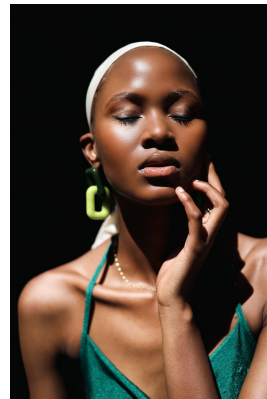

BOSS MODELS

JOHANNESBURG

KELEBOGILE TSIMA

Height: 180cm Bust: 78cm Waist: 63cm Hips: 98cm Shoe: 6 UK Hair: Brown Eyes: Brown

BOSS MODELS

JOHANNESBURG

KELEBOGILE TSIMA

Height: 180cm Bust: 78cm Waist: 63cm Hips: 98cm Shoe: 6 UK Hair: Brown Eyes: Brown