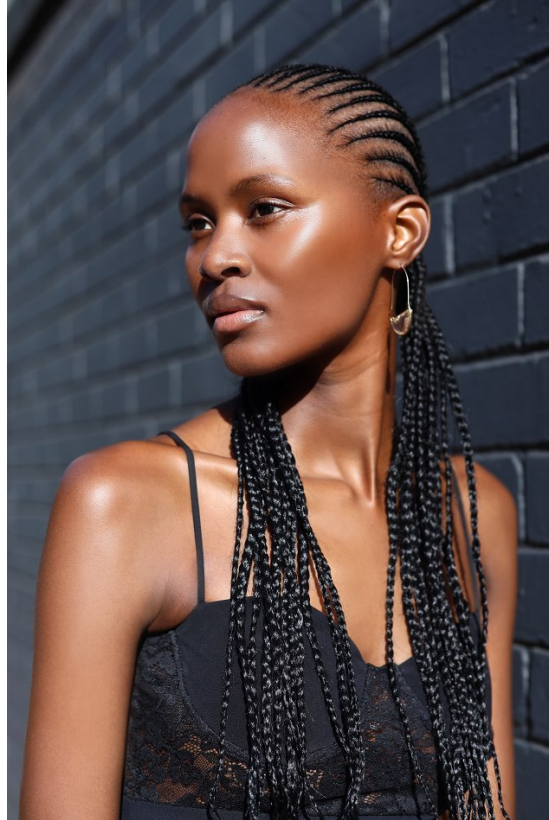

BOSS MODELS

JOHANNESBURG

KELEBOGILE TSIMA

Height: 180cm Bust: 81cm Waist: 72cm Hips: 96cm Shoe: 6 UK Hair: Brown Eyes: Brown

BOSS MODELS

JOHANNESBURG

KELEBOGILE TSIMA

Height: 180cm Bust: 81cm Waist: 72cm Hips: 96cm Shoe: 6 UK Hair: Brown Eyes: Brown