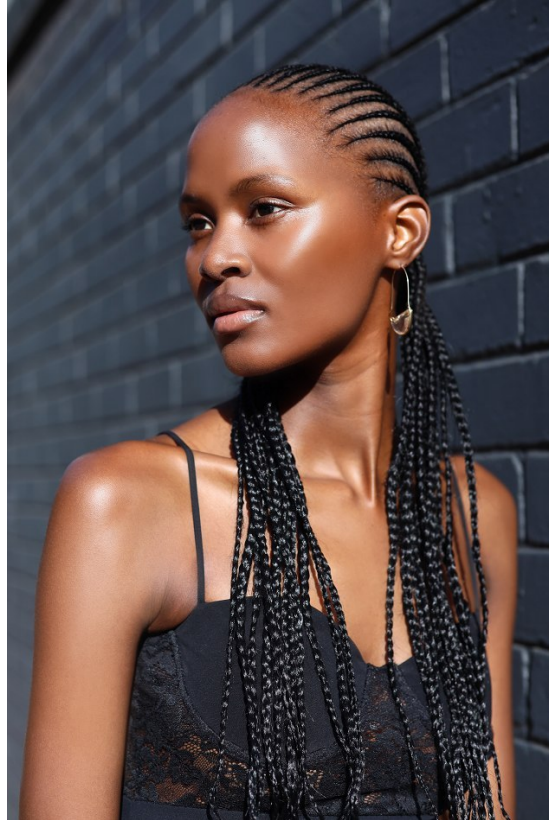

# BOSS MODELS

JOHANNESBURG

**KELEBOGILE TSIMA**

Height: 180cm Bust: 81cm Waist: 72cm Hips: 96cm Shoe: 6 UK Hair: Brown Eyes: Brown