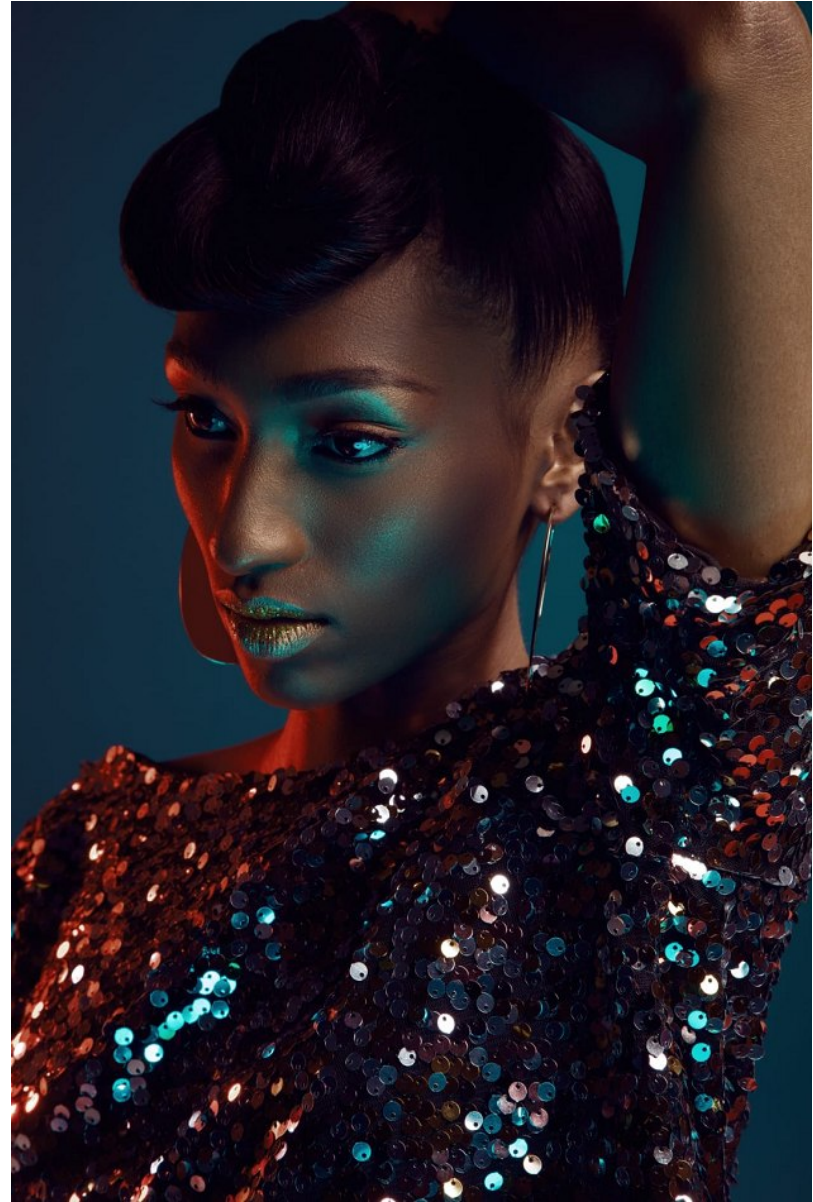

BOSS MODELS

JOHANNESBURG

PHUMY NKOSI

Height: 165cm Bust: 70cm Waist: 60cm Hips: 83cm Shoe: 4 UK Hair: Black Eyes: Dark Brown