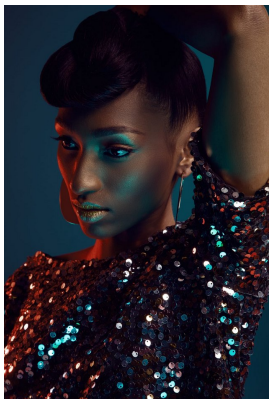

BOSS MODELS

JOHANNESBURG

PHUMY NKOSI

Height: 165cm Bust: 70cm Waist: 60cm Hips: 83cm Shoe: 4 UK Hair: Black Eyes: Dark Brown