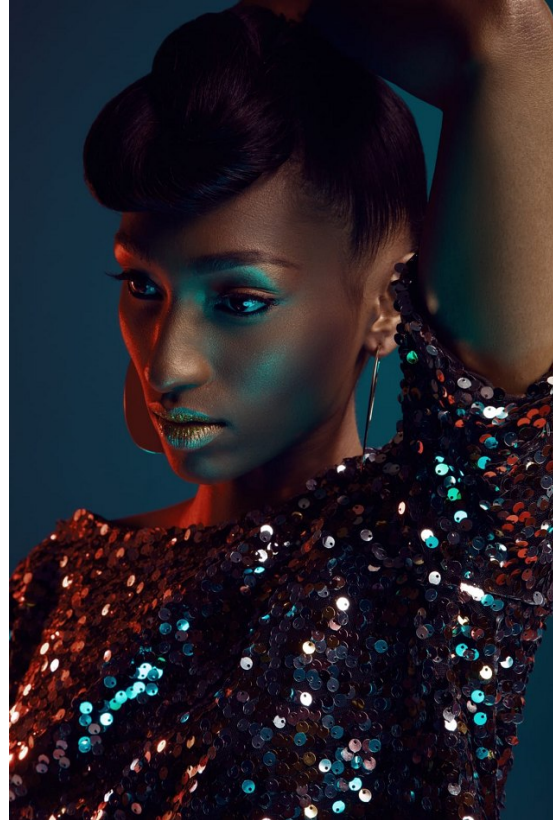

BOSS MODELS

JOHANNESBURG

PHUMY NKOSI

Height: 165cm Bust: 70cm Waist: 60cm Hips: 83cm Shoe: 4 UK Hair: Black Eyes: Dark Brown

BOSS MODELS

JOHANNESBURG

PHUMY NKOSI

Height: 165cm Bust: 70cm Waist: 60cm Hips: 83cm Shoe: 4 UK Hair: Black Eyes: Dark Brown